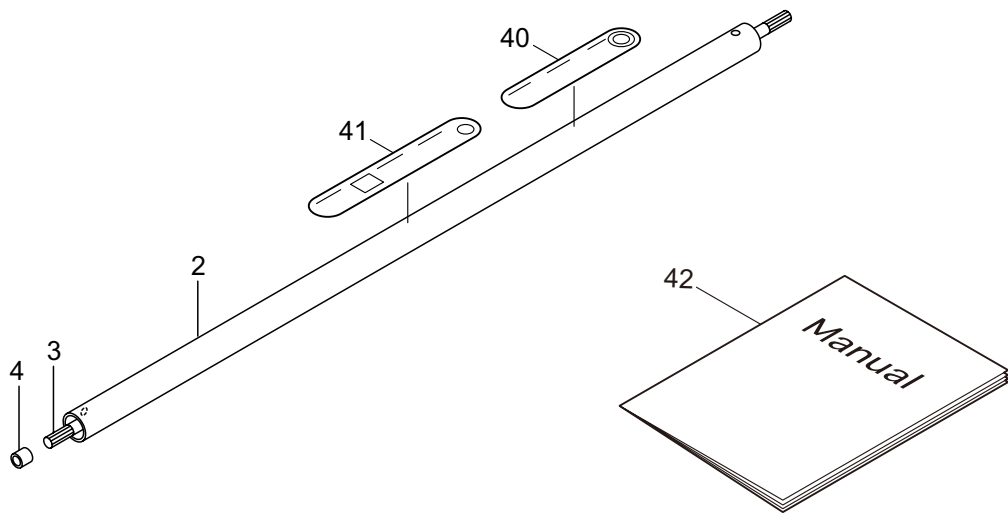

# 1. QC-T

Ref. No.	Part No.	Part Name	Q'ty	Remarks
1-1	364526	QC-T	1	
1-2	237170	Driveshaft Tube Ass'y	1	
1-3	236843	Driveshaft	1	758L
1-4	216079	Stopper	1	
1-5	237740	Cultivator	1	Incl.6-39
1-6	587272	Wheel Gear	1	
1-7	587273	Driveshaft	1	
1-8	587274	Woodruff Key	1	
1-9	587275	Bearing	1	#6901ZZ
1-10	587276	Washer	1	
1-11	587277	Thrust Bearing	1	#1226 Incl.12
1-12	587278	Thrust Washer	1	
1-13	587279	Bearing	1	#6001ZZ
1-14	587280	Snap Ring	3	H28
1-15	587281	Plug	1	
1-16	587282	Bearing	2	#6902
1-17	587283	Oil Seal	2	TC15286
1-18	587284	Cover	2	
1-19	587285	Gasket	1	
1-20	587286	Oil Pan	1	
1-21	587287	Grease Nipple	1	M6
1-22	587288	Collar	1	
1-23	587289	Spacer	1	
1-24	587290	Screw	4	M5x10
1-25	587291	Cap Screw	1	M5x10
1-26	587292	Cap Screw	1	M6x30
1-27	587293	Cutter Holder	2	
1-28	587294	Pin	2	
1-29	587295	Clip	2	
1-30	587296	Rotary Cutter	2	
1-31	587297	Bolt	6	M5x14
1-32	587298	Cutter Guard	1	
1-33	587299	Bracket	1	
1-34	587300	Treaded Bracket	1	
1-35	587301	Collar	1	
1-36	587302	Cap Screw	2	M6x20
1-37	587303	Cap Screw	2	M5x15
1-38	587270	Gearcase	1	
1-39	587271	Worm Shaft	1	
1-40	221501	Label	1	Warning
1-41	221502	Label	1	Caution
1-42	237748	Instruction Manual	1	