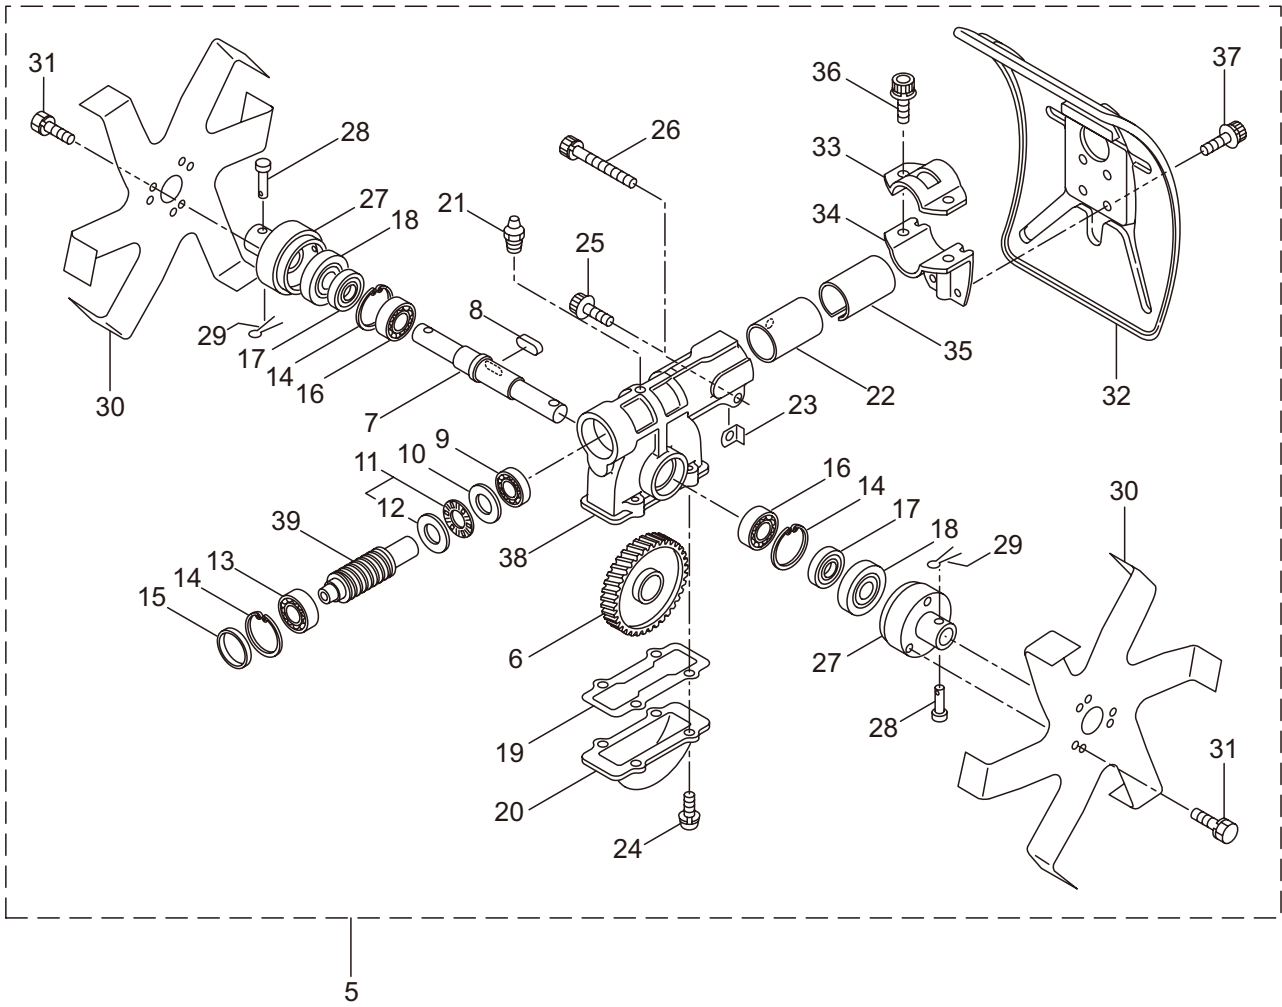

# PARTS LIST

### CONTENTS

1. QC-T .....	1 ~ 2
---------------	-------

2015. 11.

P/N 524205

# 1. QC-T

Ref. No.	Part No.	Part Name	Q'ty	Remarks
1-1	364526	QC-T	1	
1-2	237170	Driveshaft Tube Ass'y	1	
1-3	236843	Driveshaft	1	758L
1-4	216079	Stopper	1	
1-5	237740	Cultivator	1	Incl.6-39
1-6	587272	Wheel Gear	1	
1-7	587273	Driveshaft	1	
1-8	587274	Woodruff Key	1	
1-9	587275	Bearing	1	#6901ZZ
1-10	587276	Washer	1	
1-11	587277	Thrust Bearing	1	#1226 Incl.12
1-12	587278	Thrust Washer	1	
1-13	587279	Bearing	1	#6001ZZ
1-14	587280	Snap Ring	3	H28
1-15	587281	Plug	1	
1-16	587282	Bearing	2	#6902
1-17	587283	Oil Seal	2	TC15286
1-18	587284	Cover	2	
1-19	587285	Gasket	1	
1-20	587286	Oil Pan	1	
1-21	587287	Grease Nipple	1	M6
1-22	587288	Collar	1	
1-23	587289	Spacer	1	
1-24	587290	Screw	4	M5x10
1-25	587291	Cap Screw	1	M5x10
1-26	587292	Cap Screw	1	M6x30
1-27	587293	Cutter Holder	2	
1-28	587294	Pin	2	
1-29	587295	Clip	2	
1-30	587296	Rotary Cutter	2	
1-31	587297	Bolt	6	M5x14
1-32	587298	Cutter Guard	1	
1-33	587299	Bracket	1	
1-34	587300	Treaded Bracket	1	
1-35	587301	Collar	1	
1-36	587302	Cap Screw	2	M6x20
1-37	587303	Cap Screw	2	M5x15
1-38	587270	Gearcase	1	
1-39	587271	Worm Shaft	1	
1-40	221501	Label	1	Warning
1-41	221502	Label	1	Caution
1-42	237748	Instruction Manual	1	