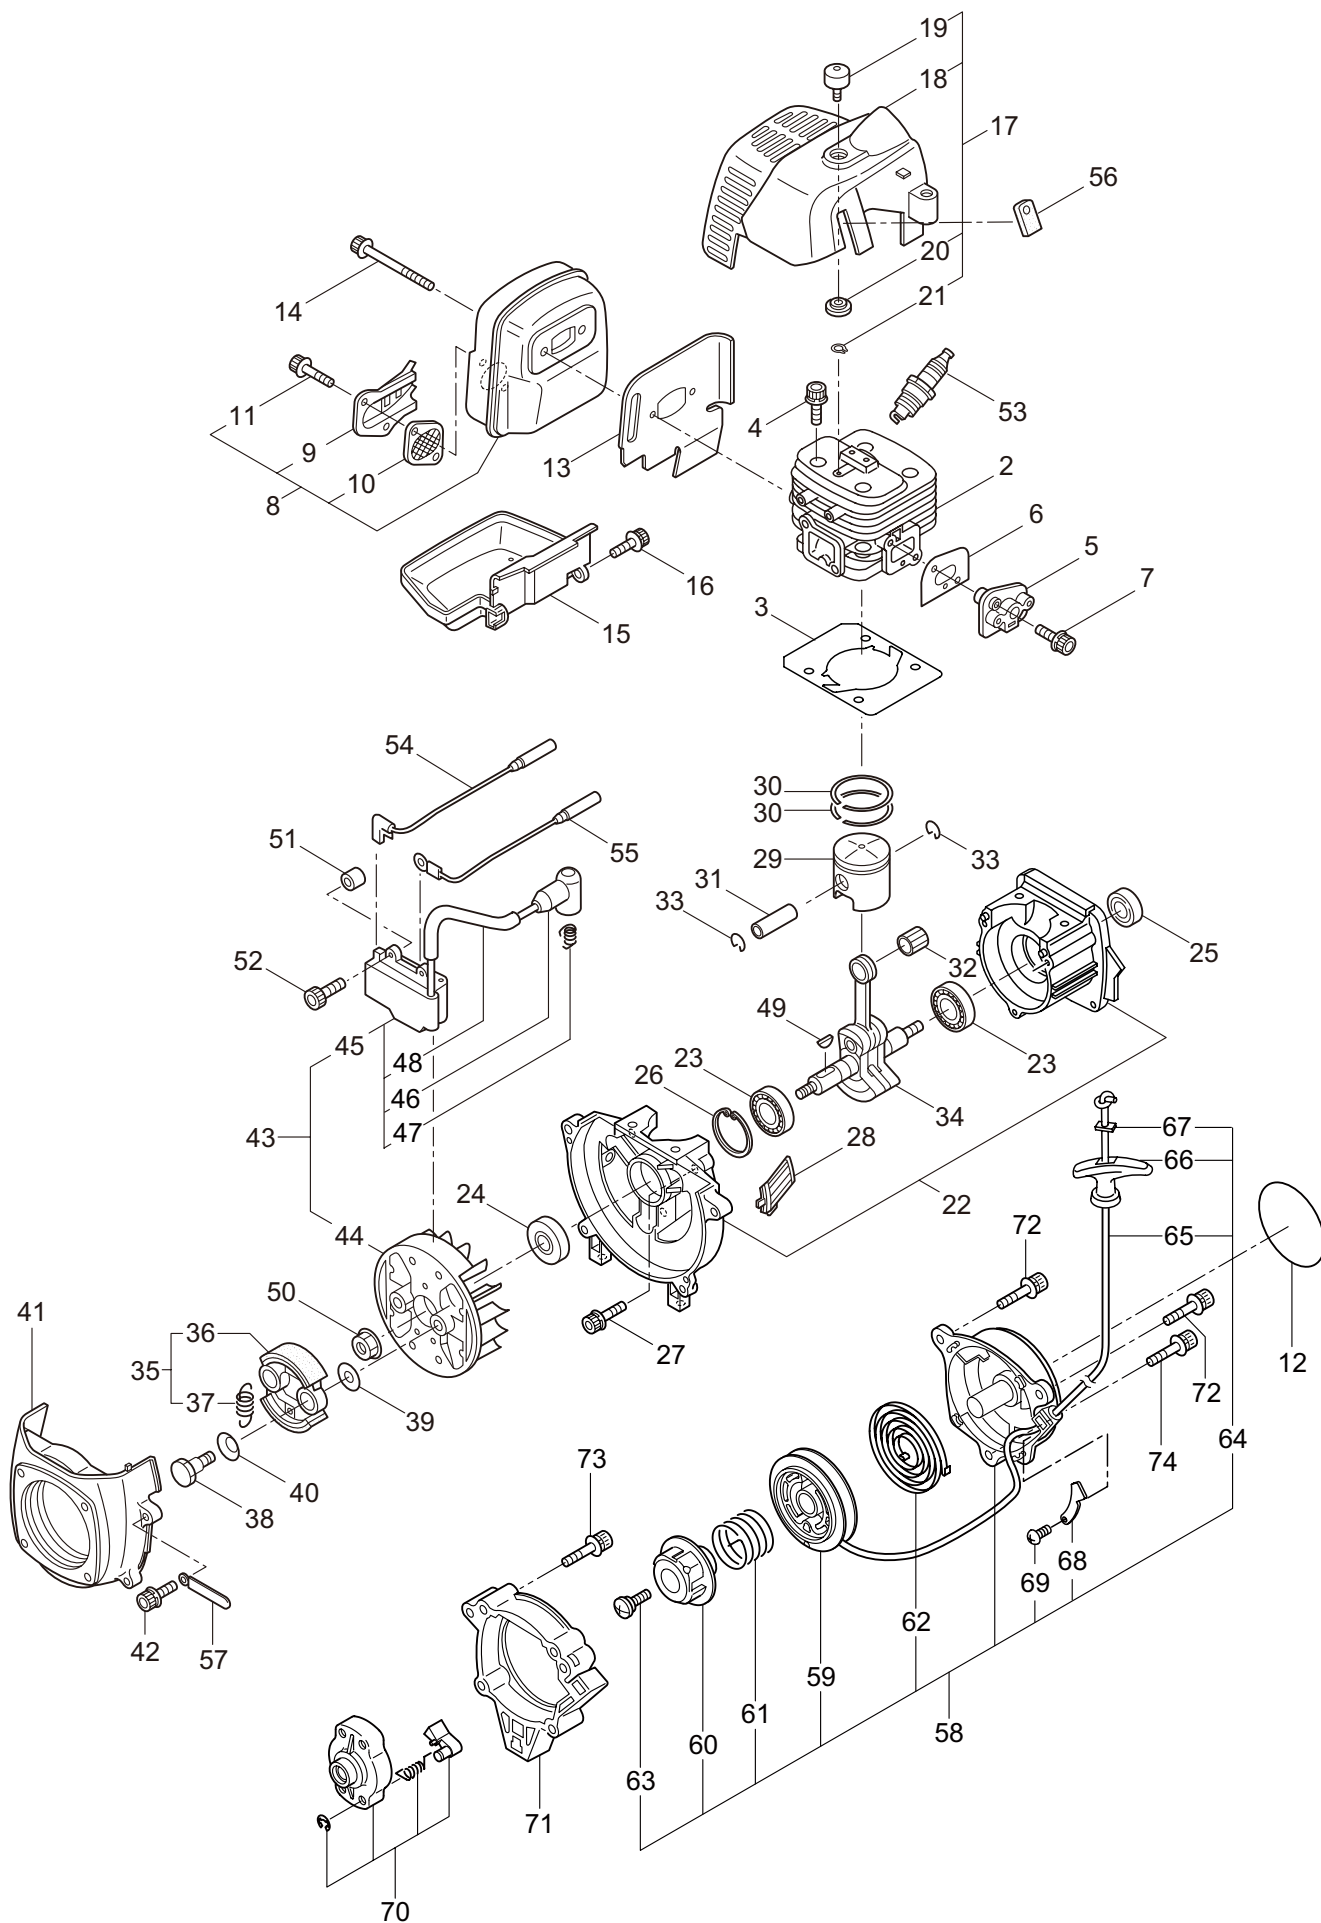

PS300
4. ENGINE

Ref. No.	Part No.	Part Name	Q'ty	Remarks
4-46	269714	Plug Boot	1	
4-47	269715	Connector	1	
4-48	281756	Insulator	1	
4-49	261076	Woodruff Key	1	3x10
4-50	261417	Nut,Rotor	1	M8
4-51	280381	Spacer	2	
4-52	261256	Cap Screw	2	M4x25
4-53	285982	Spark Plug	1	NGK BPM8Y
4-54	269722	Lead	1	
4-55	268044	Lead	1	
4-56	269189	Grommet	1	
4-57	264588	Clamp	1	
4-58	273254	Starter Ass'y	1	Incl.59-69
4-59	283504	Reel	1	
4-60	283505	Cam Plate	1	
4-61	283506	Spring	1	
4-62	261721	Spiral Spring	1	
4-63	267213	Screw	1	
4-64	273261	Rope Ass'y	1	Incl.65-67
4-65	283579	Stater Rope	1	
4-66	287651	Starter Grip	1	
4-67	283511	Rope Stopper	1	
4-68	277328	Cover	1	
4-69	273037	Screw	1	
4-70	283575	Starter Pawl Ass'y	1	
4-71	284698	Adapter Ass'y	1	
4-72	283391	Cap Screw	2	M4x20
4-73	265726	Cap Screw	4	M4x16
4-74	282096	Cap Screw	1	M4x16WSW