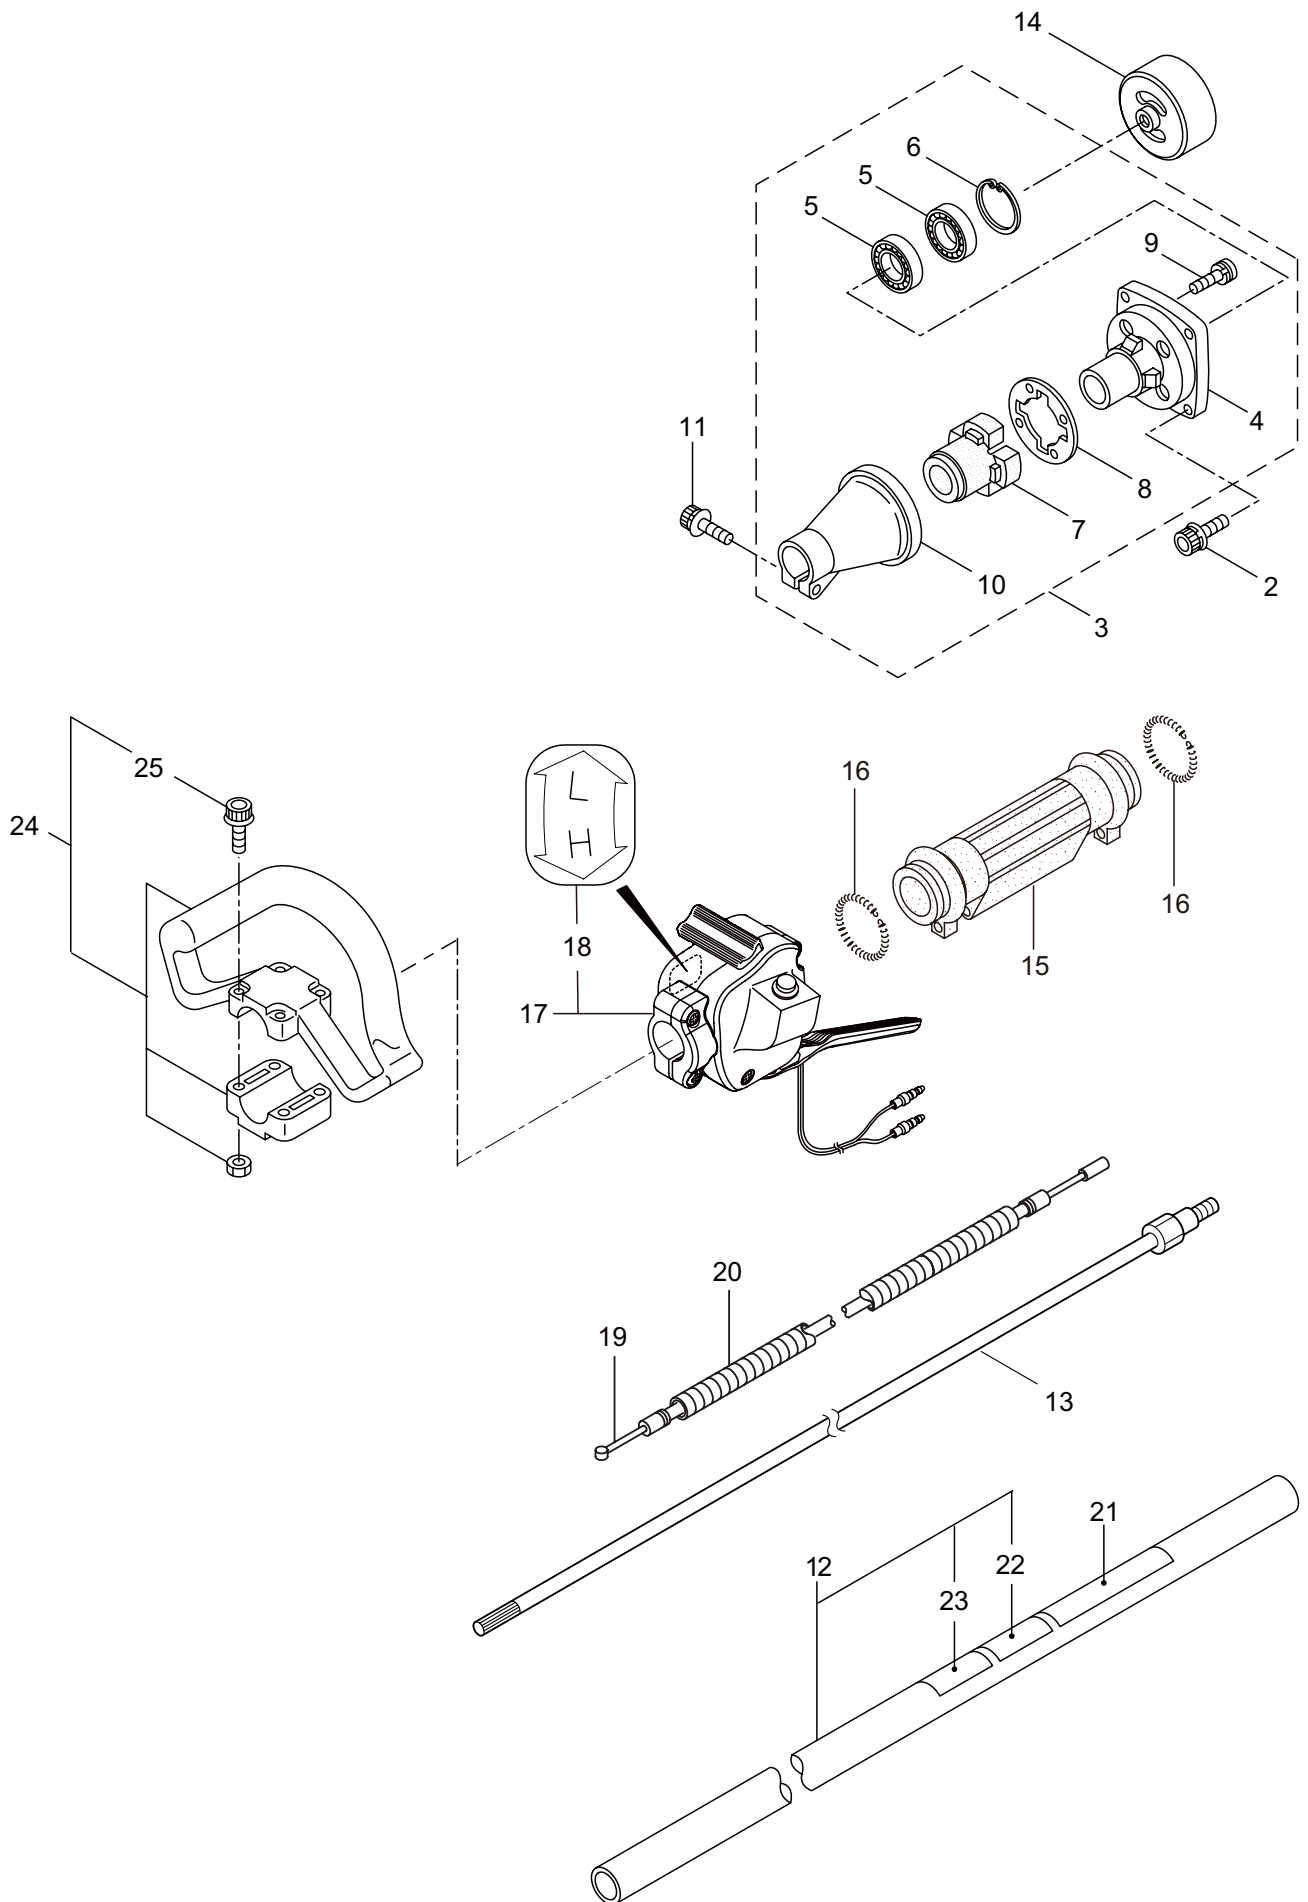

PS300

2. MAIN BODY

Ref. No.	Part No.	Part Name	Q'ty	Remarks
2-1	365011	PS300	1	
2-2	261250	Cap Screw	4	M5x20
2-3	215512	Clutch Case Ass'y	1	Incl.4-10
2-4	214592	Bearing Case	1	
2-5	214161	Bearing	2	#6000ZZ
2-6	054676	Snap Ring	1	#26
2-7	560309	Buffer	1	
2-8	214163	Washer	1	
2-9	092033	Screw	4	M5x15
2-10	214593	Driveshaft Tube Adapter	1	
2-11	261246	Cap Screw	1	M5x25
2-12	243076	Driveshaft Tube Ass'y	1	Incl.22,23
2-13	219268	Driveshaft Ass'y	1	
2-14	054677	Clutch Drum	1	
2-15	211736	Shaft Grip	1	
2-16	211737	Band	2	
2-17	242050	Throttle Trigger Ass'y	1	Incl.18
2-18	237241	Label	1	
2-19	235752	Throttle Cable	1	
2-20	213548	Plastic Tube	1	#10x200L
2-21	243065	Label	1	PS300
2-22	219937	Label	1	
2-23	231896	Label	1	
2-24	227816	Loop Handle Ass'y	1	Incl.25
2-25	215608	Cap Screw	4	M5x30x16

PS300
3. PRUNER HEAD

Ref. No.	Part No.	Part Name	Q'ty	Remarks
3-1	234082	Pruner Head Ass'y	1	Incl.2-35
3-2	231855	Gearcase A	1	
3-3	227990	Bearing	1	#608
3-4	241691	Gear Shaft Ass'y	1	Incl.5-7
3-5	241692	Gear Shaft	1	
3-6	241693	Washer	1	BETW-8
3-7	241694	E-Ring	1	
3-8	231857	Gear	1	
3-9	231858	Worm Wheel	1	
3-10	231859	Pinion Shaft	1	
3-11	227992	Bearing	1	#609
3-12	227993	Bearing	1	#609Z
3-13	228477	Snap Ring	1	#9
3-14	140270	Snap Ring	1	#24
3-15	231860	Oil Pump	1	
3-16	231861	Seal	1	
3-17	231862	Screw	2	
3-18	231863	Pipe, Oil	1	
3-19	231864	Strainer	1	
3-20	234084	Gearcase B	1	
3-21	227991	Bearing	1	
3-22	231866	Sprocket	1	
3-23	125588	Bolt	1	M6x30
3-24	234085	Screw	1	M4x30
3-25	231870	Adjuster	1	
3-26	231871	Bolt	4	M5x12
3-27	234086	Oil Tank Ass'y	1	Incl.28
3-28	231873	Breather	1	
3-29	231874	Tank Cap Ass'y	1	
3-30	092580	Bolt	2	M5x12
3-31	231875	Chain Cover Comp	1	
3-32	126756	Nut	1	
3-33	089819	Bolt	1	
3-34	261246	Cap Screw	1	
3-35	215993	Cap Screw	1	
3-36	234087	Chain Cover	1	
3-37	234088	Guide Bar	1	
3-38	289536	Chain	1	