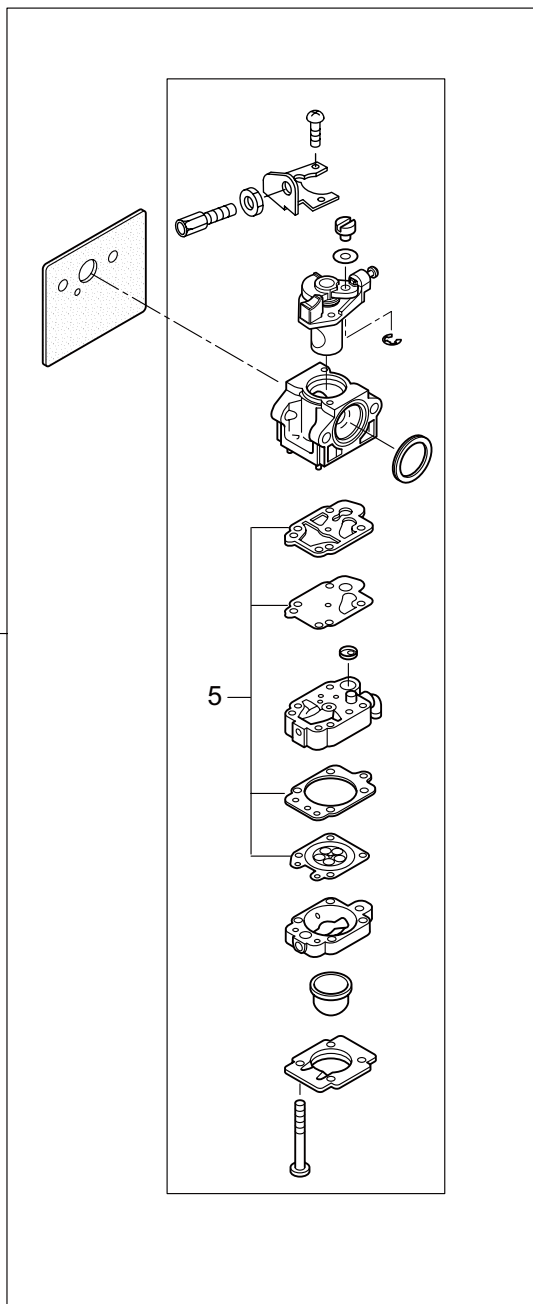

PARTS LIST

PS300

CONTENTS

1. PARTS KIT	1
2. MAIN BODY	3
3. PRUNER HEAD	5
4. ENGINE	7
5. CARBURETOR, FUEL TANK	11
6. ACCESSORIES	15

2021. 07.

MARUYAMA

P/N 525217

PS300
1. PARTS KIT

1

2

3

4

5

6

Ref. No.	Part No.	Part Name	Q'ty	Remarks
1-1	247676	Cylinder Kit	1	
1-2	247677	Piston Kit	1	
1-3	246919	Clutch Kit	1	
1-4	247890	Carburetor Kit	1	Incl.5
1-5	247867	Carburetor Parts Kit	1	
1-6	289035	Fuel Pipe Pick-up Ass'y	1	

PS300

2. MAIN BODY

Ref. No.	Part No.	Part Name	Q'ty	Remarks
2-1	365011	PS300	1	
2-2	261250	Cap Screw	4	M5x20
2-3	215512	Clutch Case Ass'y	1	Incl.4-10
2-4	214592	Bearing Case	1	
2-5	214161	Bearing	2	#6000ZZ
2-6	054676	Snap Ring	1	#26
2-7	560309	Buffer	1	
2-8	214163	Washer	1	
2-9	092033	Screw	4	M5x15
2-10	214593	Driveshaft Tube Adapter	1	
2-11	261246	Cap Screw	1	M5x25
2-12	243076	Driveshaft Tube Ass'y	1	Incl.22,23
2-13	219268	Driveshaft Ass'y	1	
2-14	054677	Clutch Drum	1	
2-15	211736	Shaft Grip	1	
2-16	211737	Band	2	
2-17	242050	Throttle Trigger Ass'y	1	Incl.18
2-18	237241	Label	1	
2-19	235752	Throttle Cable	1	
2-20	213548	Plastic Tube	1	#10x200L
2-21	243065	Label	1	PS300
2-22	219937	Label	1	
2-23	231896	Label	1	
2-24	227816	Loop Handle Ass'y	1	Incl.25
2-25	215608	Cap Screw	4	M5x30x16