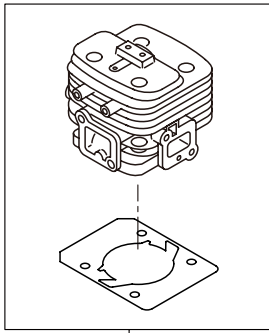

PARTS LIST

PS300

CONTENTS

1. PARTS KIT	1
2. MAIN BODY	3
3. PRUNER HEAD	5
4. ENGINE	7
5. CARBURETOR, FUEL TANK	11
6. ACCESSORIES	15

2021. 07.

MARUYAMA

P/N 525217

PS300
1. PARTS KIT

PS300

2. MAIN BODY

Ref. No.	Part No.	Part Name	Q'ty	Remarks
2-1	365011	PS300	1	
2-2	261250	Cap Screw	4	M5x20
2-3	215512	Clutch Case Ass'y	1	Incl.4-10
2-4	214592	Bearing Case	1	
2-5	214161	Bearing	2	#6000ZZ
2-6	054676	Snap Ring	1	#26
2-7	560309	Buffer	1	
2-8	214163	Washer	1	
2-9	092033	Screw	4	M5x15
2-10	214593	Driveshaft Tube Adapter	1	
2-11	261246	Cap Screw	1	M5x25
2-12	243076	Driveshaft Tube Ass'y	1	Incl.22,23
2-13	219268	Driveshaft Ass'y	1	
2-14	054677	Clutch Drum	1	
2-15	211736	Shaft Grip	1	
2-16	211737	Band	2	
2-17	242050	Throttle Trigger Ass'y	1	Incl.18
2-18	237241	Label	1	
2-19	235752	Throttle Cable	1	
2-20	213548	Plastic Tube	1	#10x200L
2-21	243065	Label	1	PS300
2-22	219937	Label	1	
2-23	231896	Label	1	
2-24	227816	Loop Handle Ass'y	1	Incl.25
2-25	215608	Cap Screw	4	M5x30x16