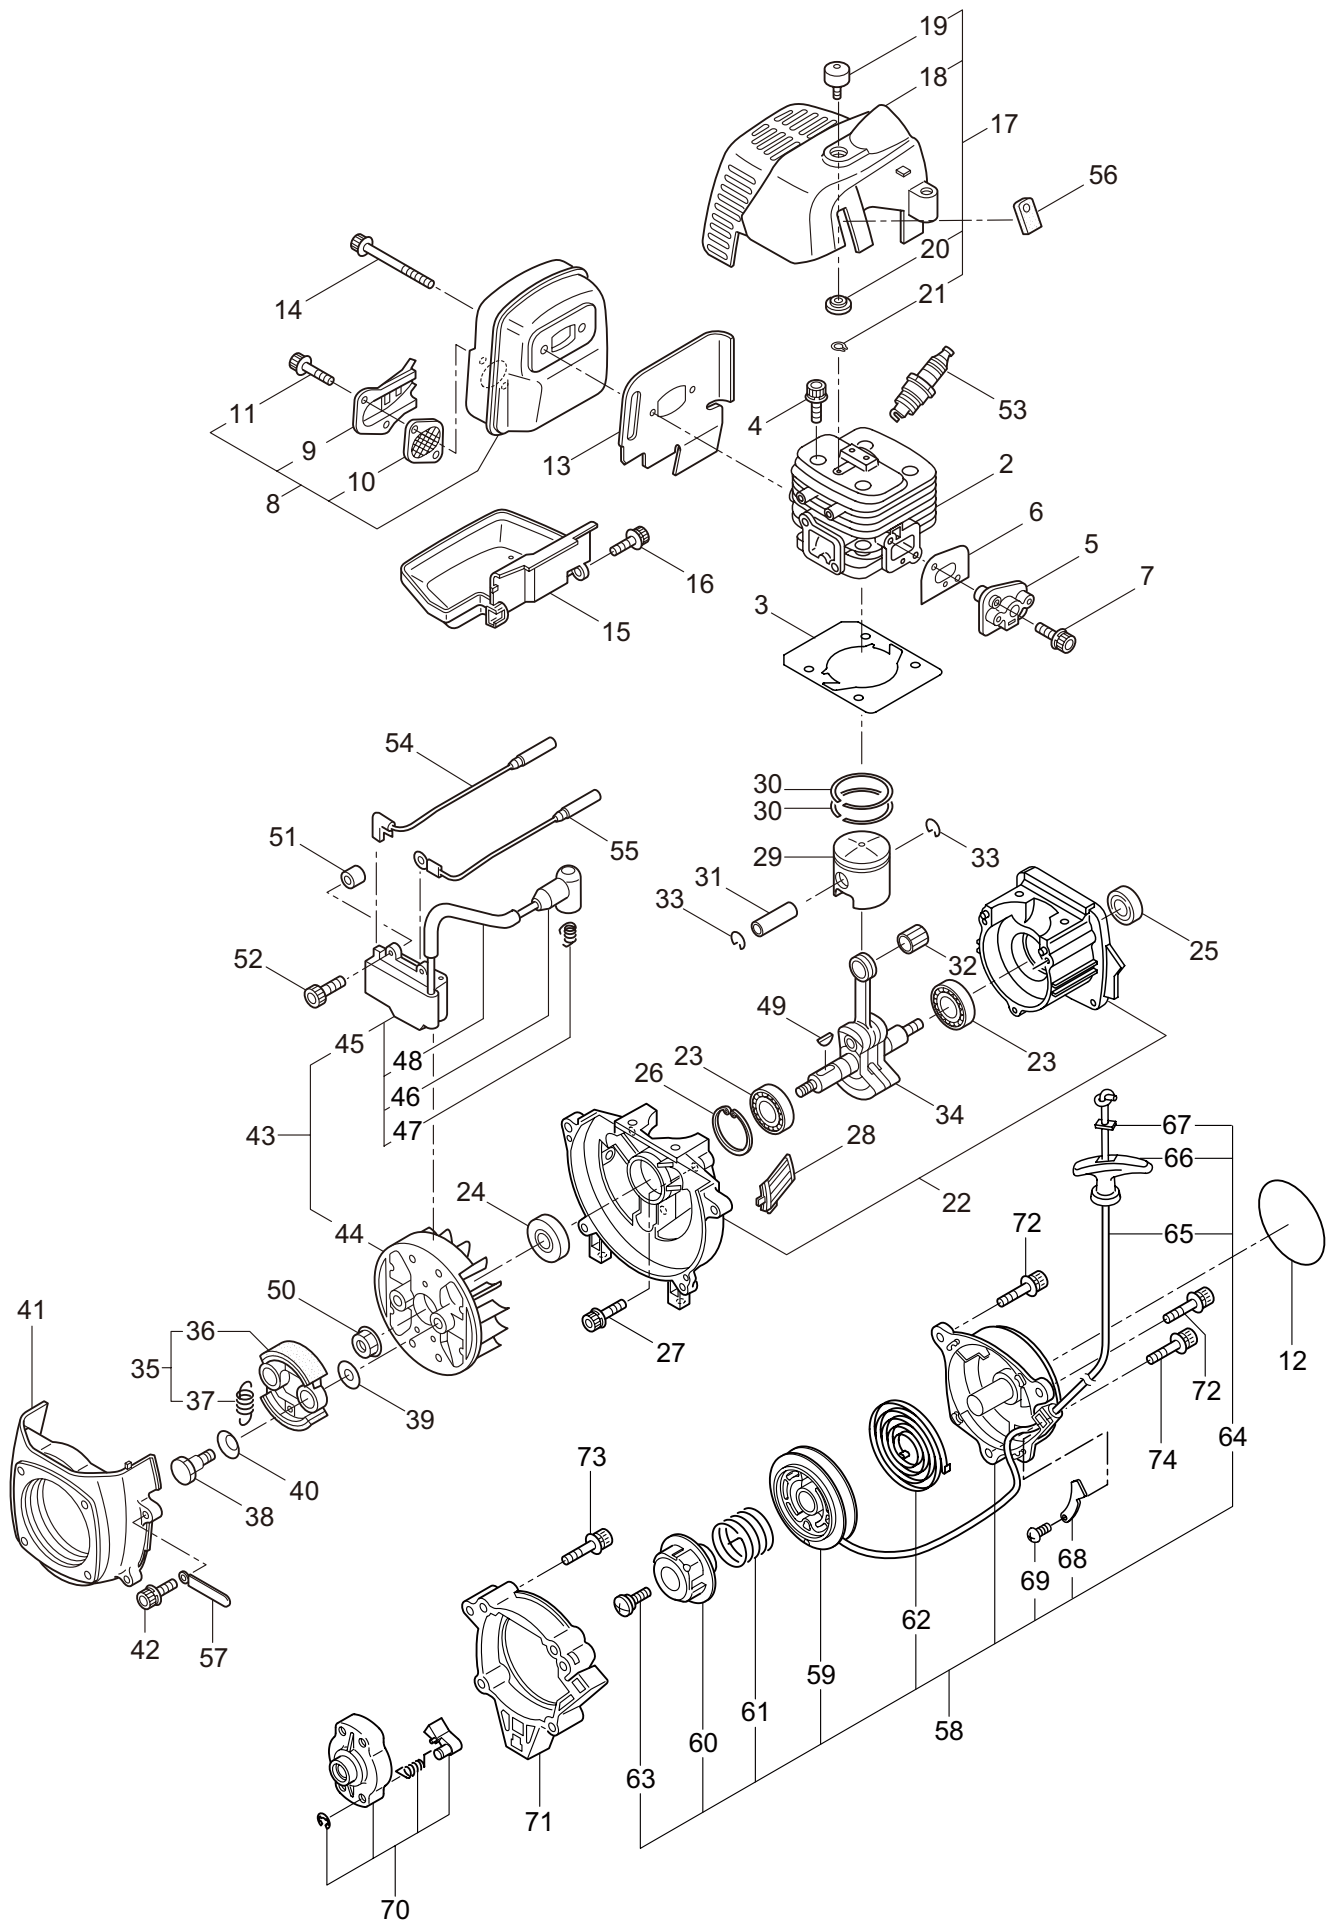

PS300
4. ENGINE

Ref. No.	Part No.	Part Name	Q'ty	Remarks
4-1	875581	Engine	1	CE300/115
4-2	286791	Cylinder	1	
4-3	286846	Gasket	1	
4-4	261250	Cap Screw	4	M5x20
4-5	269144	Insulator	1	New gasket required
4-6	267049	Gasket	1	
4-7	265924	Cap Screw	2	M5x25
4-8	283007	Muffler Ass'y	1	Incl.9-11
4-9	268171	Muffler Tail	1	
4-10	267056	Spark Arrester	1	
4-11	265107	Cap Screw	2	M4x10
4-12	246567	Label	1	CER300
4-13	281440	Gasket	1	
4-14	266402	Cap Screw	2	M5x55
4-15	281435	Under Cover	1	
4-16	267191	Cap Screw	1	M5x16
4-17	286707	Top Cover Ass'y	1	Incl.18-21
4-18	281434	Top Cover	1	
4-19	286300	Knob	1	
4-20	261020	Spacer	1	
4-21	261734	Snap Ring	1	#5
4-22	286851	Crankcase	1	
4-23	280488	Bearing	2	PPL 6001
4-24	261492	Oil Seal	1	ISCD12287
4-25	261386	Oil Seal	1	ISCD12227
4-26	055185	Snap Ring	1	H28
4-27	261612	Cap Screw	3	M5x30
4-28	281442	Screen	1	
4-29	283380	Piston	1	
4-30	265067	Piston Ring	2	(2)Required
4-31	265068	Piston Pin	1	
4-32	265225	Bearing,Needle	1	
4-33	261393	Clip,Piston Pin	2	
4-34	265141	Crankshaft/Conn.Rod Ass'y	1	
4-35	267327	Clutch Ass'y	1	Incl.36,37
4-36	267342	Clutch Shoe	2	(2)required
4-37	267345	Spring,Clutch	1	
4-38	264505	Bolt	2	
4-39	261189	Washer	2	6x16.5x1.2
4-40	261777	Wave Washer	2	
4-41	281433	Fan Cover	1	
4-42	261250	Cap Screw	4	M5x20
4-43	287898	Magneto Ass'y	1	Incl.44-48
4-44	287902	Rotor/Fan	1	
4-45	281746	Ignition Coil Ass'y	1	Incl.46-48