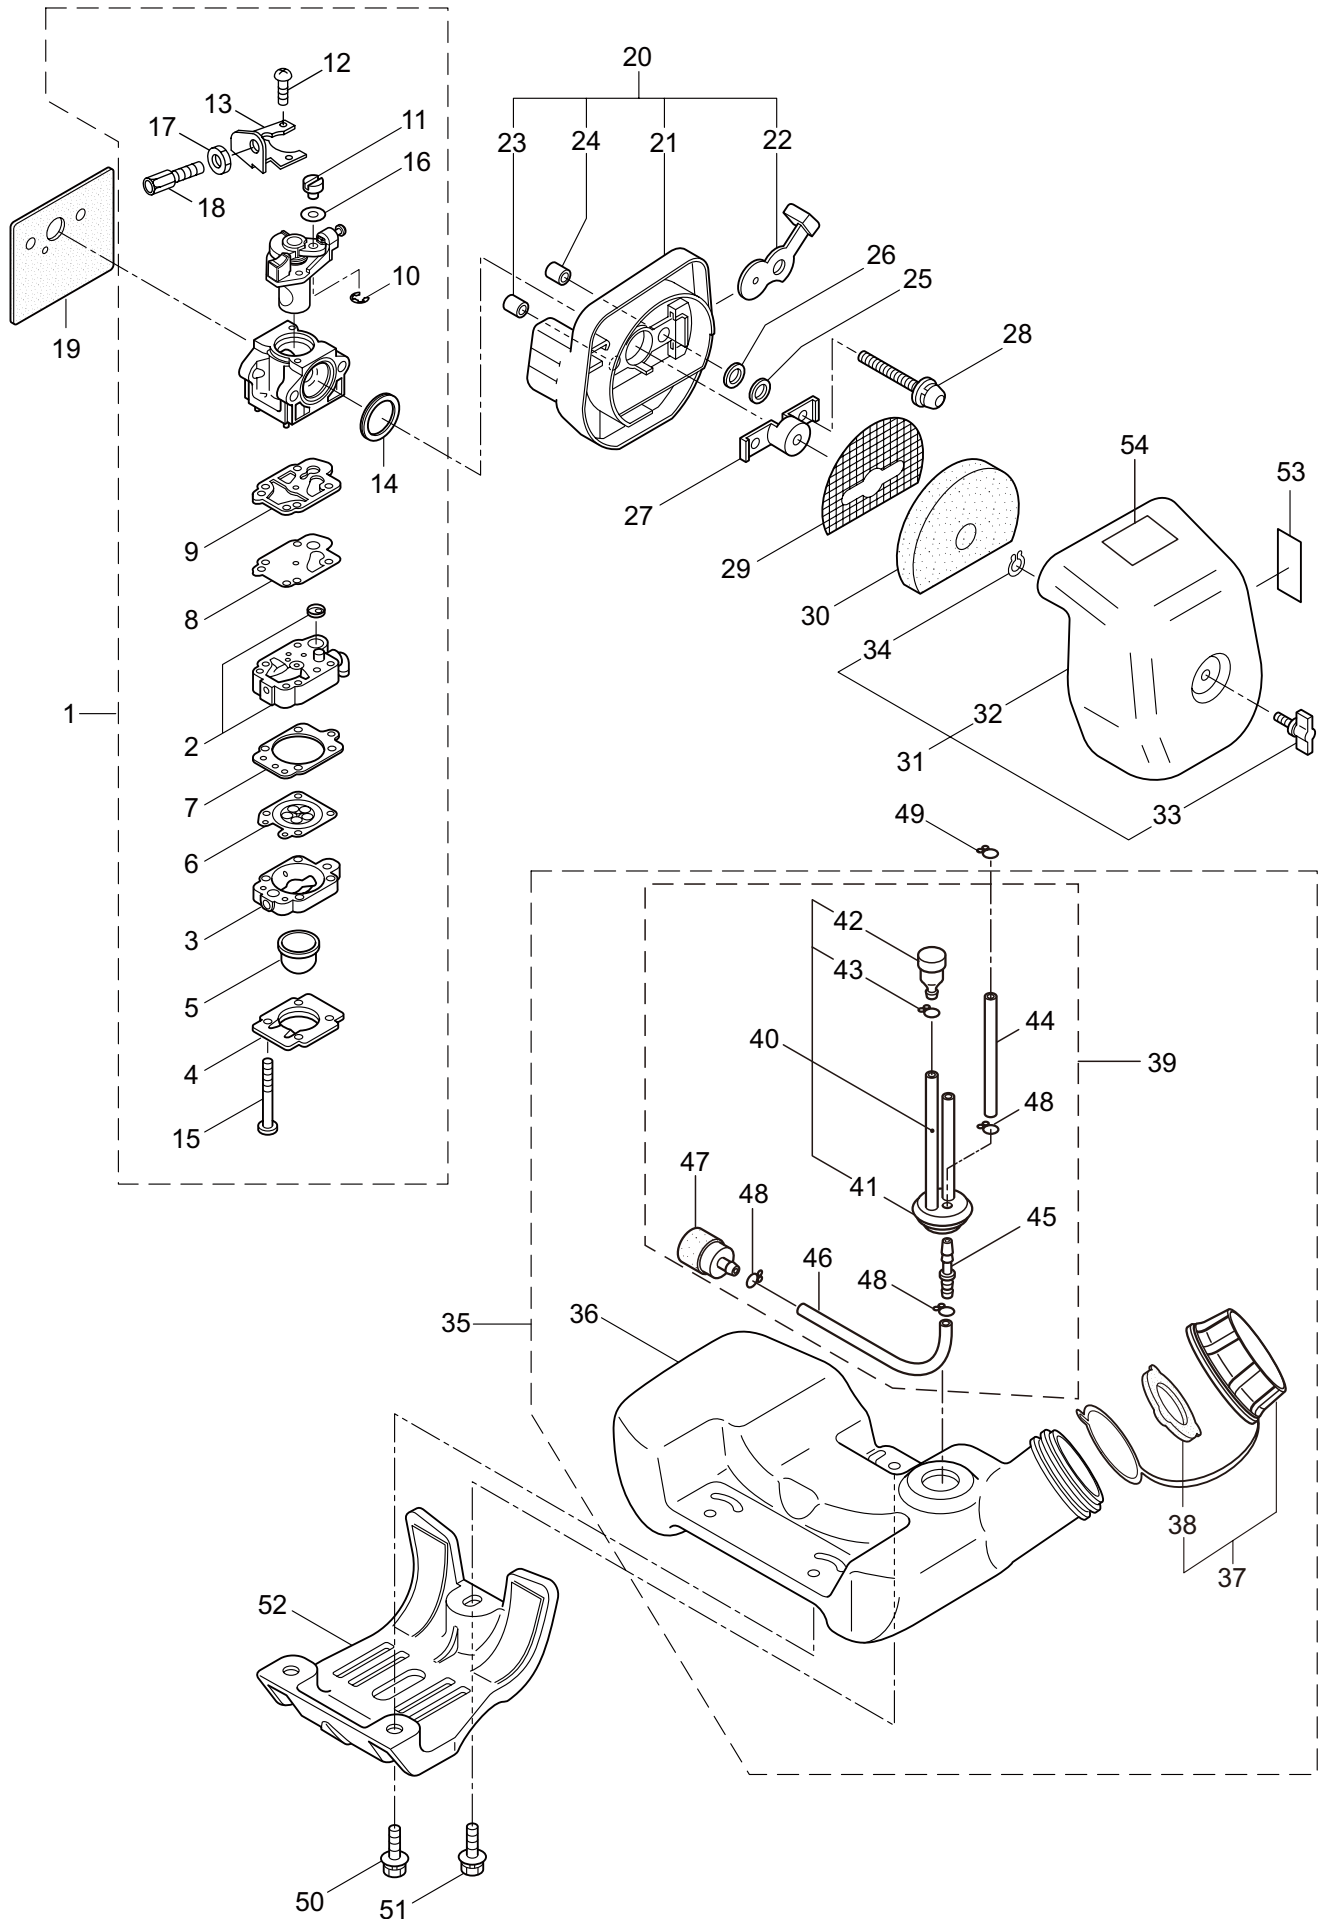

PS300

5. CARBURETOR, FUEL TANK

Ref. No.	Part No.	Part Name	Q'ty	Remarks	
5-1	282542	Carburetor Ass'y	1	Incl.2-18 New gasket required	
5-2	264155	Pump Body	1		
5-3	262991	Purge Body	1		
5-4	262992	Cover Plate	1		
5-5	261874	Primer Bulb	1		
5-6	283905	Diaphragm, Meterring	1		
5-7	262993	Gasket	1		
5-8	262994	Diaphragm,Fuel Pump	1		
5-9	282576	Gasket	1		
5-10	261876	E-Ring	1		
5-11	261658	Swivel	1		
5-12	261875	Screw	2		
5-13	264677	Bracket	1		
5-14	261657	Packing	1		
5-15	262996	Screw	4		
5-16	264678	Washer	1	M6	
5-17	261878	Nut	1		
5-18	263994	Adapter	1		
5-19	269762	Gasket	1		
5-20	268055	Air Filter Case Ass'y	1		Incl.21-24
5-21	268056	Air Filter Case	1		
5-22	268057	Valve	1		
5-23	268157	Sleeve	1		5.5x7.1x6L
5-24	268412	Sleeve	1		5.2x7.1x6.4L
5-25	263345	Packing	1		7.2x11xt1.3
5-26	263942	Washer	1	7.2x12xt0.15	
5-27	263815	Stay	1		
5-28	264016	Cap Screw	2		M5x60
5-29	265026	Screen	1		
5-30	265027	Foam Element	1		
5-31	268058	Air Filter Cover Ass'y	1	Incl.32-34	
5-32	268059	Air Filter Cover	1		
5-33	281438	Knob	1	#5	
5-34	261734	Snap Ring	1		
5-35	246592	Fuel Tank Ass'y	1		Incl.36-48
5-36	284820	Fuel Tank	1	Incl.38	
5-37	289046	Tank Cap Ass'y	1		
5-38	287058	Gasket	1		
5-39	289035	Fuel Pipe Pick-up Ass'y	1	Incl.40-48	
5-40	289036	Fuel Pipe Ass'y	1		Incl.41-43
5-41	268065	Grommet	1	3x5x53L	
5-42	261590	Breather	1		
5-43	261117	Clip	1		
5-44	289028	Pipe A	1		
5-45	288921	Joint	1