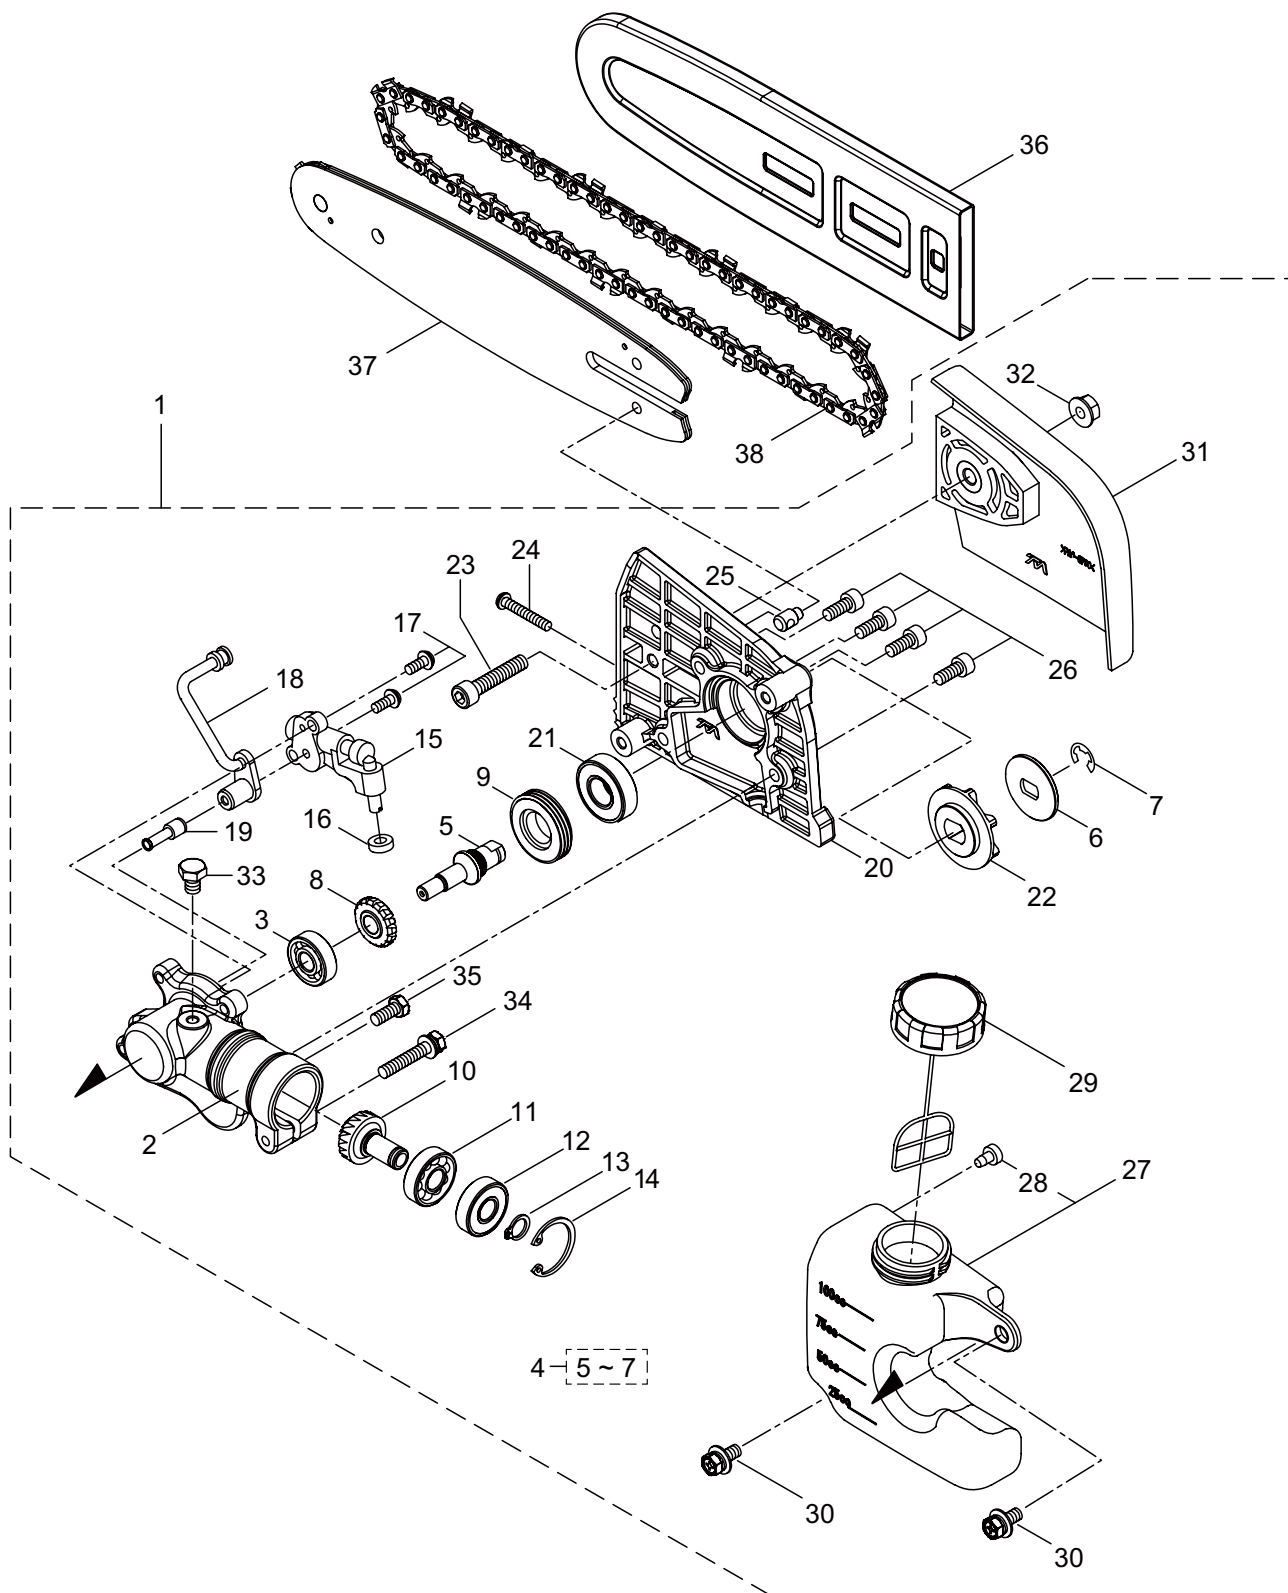

PS300

2. MAIN BODY

Ref. No.	Part No.	Part Name	Q'ty	Remarks
2-1	365011	PS300	1	
2-2	261250	Cap Screw	4	M5x20
2-3	215512	Clutch Case Ass'y	1	Incl.4-10
2-4	214592	Bearing Case	1	
2-5	214161	Bearing	2	#6000ZZ
2-6	054676	Snap Ring	1	#26
2-7	560309	Buffer	1	
2-8	214163	Washer	1	
2-9	092033	Screw	4	M5x15
2-10	214593	Driveshaft Tube Adapter	1	
2-11	261246	Cap Screw	1	M5x25
2-12	243076	Driveshaft Tube Ass'y	1	Incl.22,23
2-13	219268	Driveshaft Ass'y	1	
2-14	054677	Clutch Drum	1	
2-15	211736	Shaft Grip	1	
2-16	211737	Band	2	
2-17	242050	Throttle Trigger Ass'y	1	Incl.18
2-18	237241	Label	1	
2-19	235752	Throttle Cable	1	
2-20	213548	Plastic Tube	1	#10x200L
2-21	243065	Label	1	PS300
2-22	219937	Label	1	
2-23	231896	Label	1	
2-24	227816	Loop Handle Ass'y	1	Incl.25
2-25	215608	Cap Screw	4	M5x30x16

PS300
3. PRUNER HEAD

Ref. No.	Part No.	Part Name	Q'ty	Remarks
3-1	234082	Pruner Head Ass'y	1	Incl.2-35
3-2	231855	Gearcase A	1	
3-3	227990	Bearing	1	#608
3-4	241691	Gear Shaft Ass'y	1	Incl.5-7
3-5	241692	Gear Shaft	1	
3-6	241693	Washer	1	BETW-8
3-7	241694	E-Ring	1	
3-8	231857	Gear	1	
3-9	231858	Worm Wheel	1	
3-10	231859	Pinion Shaft	1	
3-11	227992	Bearing	1	#609
3-12	227993	Bearing	1	#609Z
3-13	228477	Snap Ring	1	#9
3-14	140270	Snap Ring	1	#24
3-15	231860	Oil Pump	1	
3-16	231861	Seal	1	
3-17	231862	Screw	2	
3-18	231863	Pipe, Oil	1	
3-19	231864	Strainer	1	
3-20	234084	Gearcase B	1	
3-21	227991	Bearing	1	
3-22	231866	Sprocket	1	
3-23	125588	Bolt	1	M6x30
3-24	234085	Screw	1	M4x30
3-25	231870	Adjuster	1	
3-26	231871	Bolt	4	M5x12
3-27	234086	Oil Tank Ass'y	1	Incl.28
3-28	231873	Breather	1	
3-29	231874	Tank Cap Ass'y	1	
3-30	092580	Bolt	2	M5x12
3-31	231875	Chain Cover Comp	1	
3-32	126756	Nut	1	
3-33	089819	Bolt	1	
3-34	261246	Cap Screw	1	
3-35	215993	Cap Screw	1	
3-36	234087	Chain Cover	1	
3-37	234088	Guide Bar	1	
3-38	289536	Chain	1	