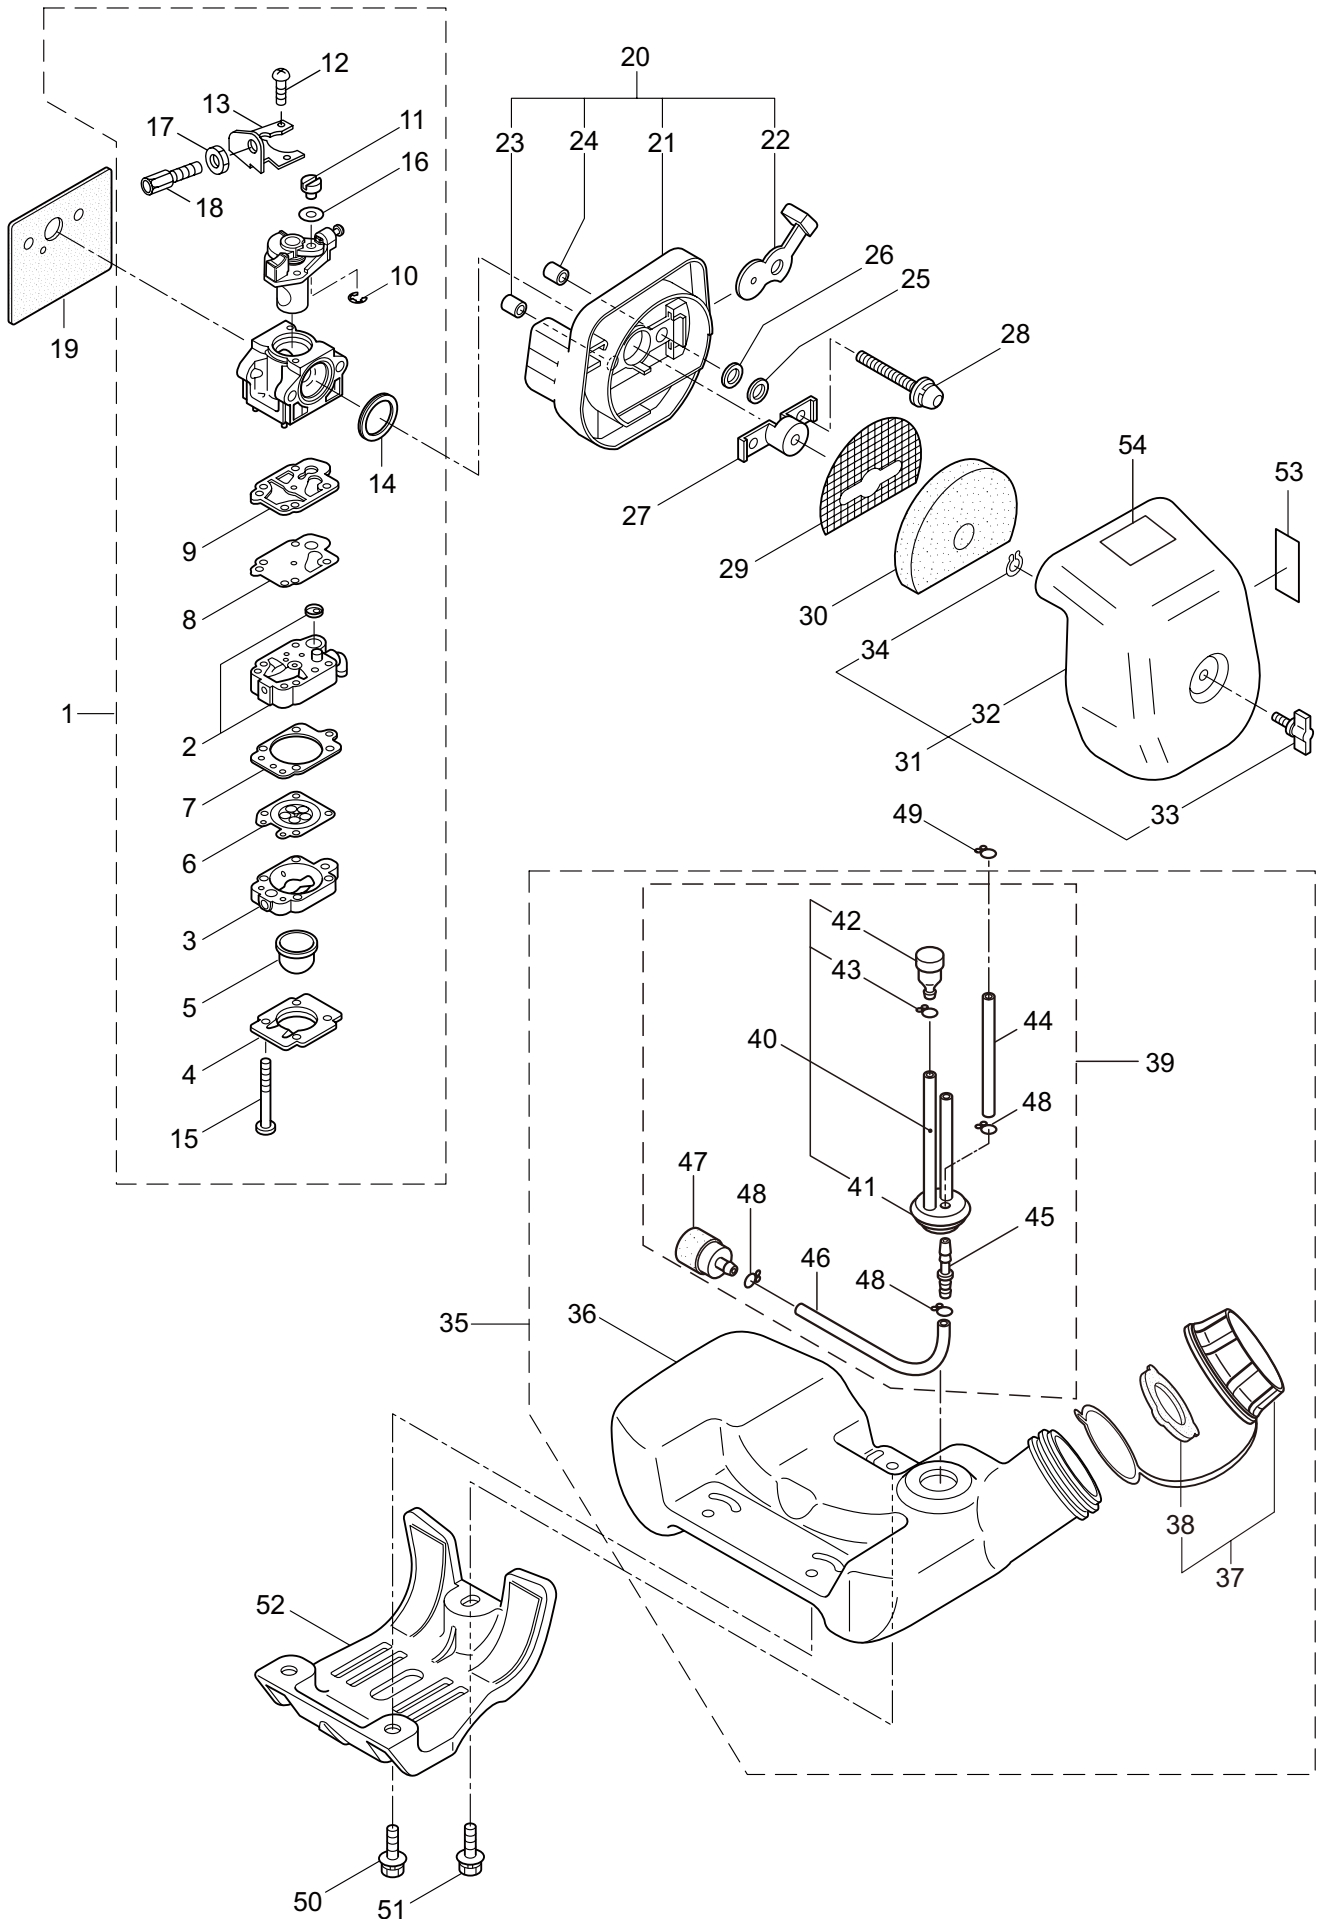

Ref. No.	Part No.	Part Name	Q'ty	Remarks	
5-1	282542	Carburetor Ass'y	1	Incl.2-18 New gasket required	
5-2	264155	Pump Body	1		
5-3	262991	Purge Body	1		
5-4	262992	Cover Plate	1		
5-5	261874	Primer Bulb	1		
5-6	283905	Diaphragm, Meterring	1		
5-7	262993	Gasket	1		
5-8	262994	Diaphragm,Fuel Pump	1		
5-9	282576	Gasket	1		
5-10	261876	E-Ring	1		
5-11	261658	Swivel	1		
5-12	261875	Screw	2		
5-13	264677	Bracket	1		
5-14	261657	Packing	1		
5-15	262996	Screw	4		
5-16	264678	Washer	1	M6	
5-17	261878	Nut	1		
5-18	263994	Adapter	1		
5-19	269762	Gasket	1		
5-20	268055	Air Filter Case Ass'y	1		Incl.21-24
5-21	268056	Air Filter Case	1		
5-22	268057	Valve	1		
5-23	268157	Sleeve	1		5.5x7.1x6L
5-24	268412	Sleeve	1		5.2x7.1x6.4L
5-25	263345	Packing	1		7.2x11xt1.3
5-26	263942	Washer	1	7.2x12xt0.15	
5-27	263815	Stay	1		
5-28	264016	Cap Screw	2		M5x60
5-29	265026	Screen	1		
5-30	265027	Foam Element	1		
5-31	268058	Air Filter Cover Ass'y	1	Incl.32-34	
5-32	268059	Air Filter Cover	1		
5-33	281438	Knob	1	#5	
5-34	261734	Snap Ring	1		
5-35	246592	Fuel Tank Ass'y	1		Incl.36-48
5-36	284820	Fuel Tank	1	Incl.38	
5-37	289046	Tank Cap Ass'y	1		
5-38	287058	Gasket	1		
5-39	289035	Fuel Pipe Pick-up Ass'y	1	Incl.40-48	
5-40	289036	Fuel Pipe Ass'y	1		Incl.41-43
5-41	268065	Grommet	1	3x5x53L	
5-42	261590	Breather	1		
5-43	261117	Clip	1		
5-44	289028	Pipe A	1		
5-45	288921	Joint	1		

PS300

5. CARBURETOR, FUEL TANK