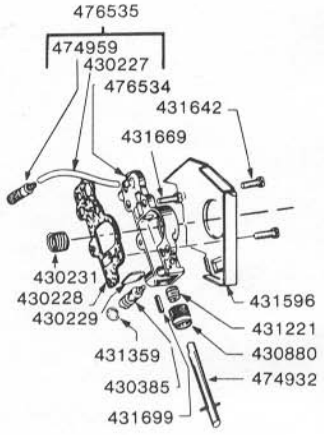

B**C****D****G**

REPL. ENGINE 476358

J**L**

D

E

476 512-18

H

K

M

WS9

507476466

set of gaskets
* 507433526
▲ 507433525
Repair Kit

N

O

Q

R