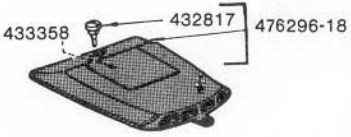

M

WS9

507476466

set of gaskets
* 507433526
▲ 507433525
Repair Kit

N

O

Q

R