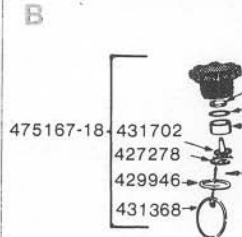

Index 5

1. 1987

Spare Parts

Pièces de rechange

PN 507 433487

North American Version

PRINTED IN CANADA

See 507 476608 for complete starter assembly

B**C****D****G**

REPL. ENGINE 476358

J**L**

D

E

476 512-18

H

K