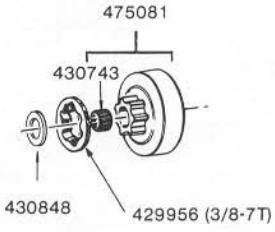

Index 5

1. 1987

Spare Parts

Pièces de rechange

PN 507 433487

North American Version

PRINTED IN CANADA

See 507 476608 for complete starter assembly

B**C****D****G**

REPL. ENGINE 476358

J**L**

D

E

476 512-18

H

K

M

WS9

507476466

set of gaskets
* 507433526
▲ 507433525
Repair Kit

N

O

Q

R