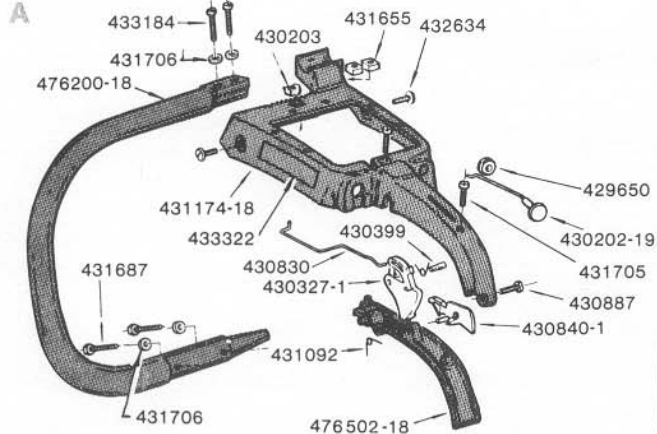

Index 5

1. 1987

Spare Parts

Pièces de rechange

PN 507 433487

North American Version

PRINTED IN CANADA

See 507 476608 for complete starter assembly

B**C****D****G**

REPL. ENGINE 476358

J**L**

D

E

476 512-18

H

K

M

WS9

507476466

set of gaskets
* 507433526
▲ 507433525
Repair Kit

N

O

Q

R