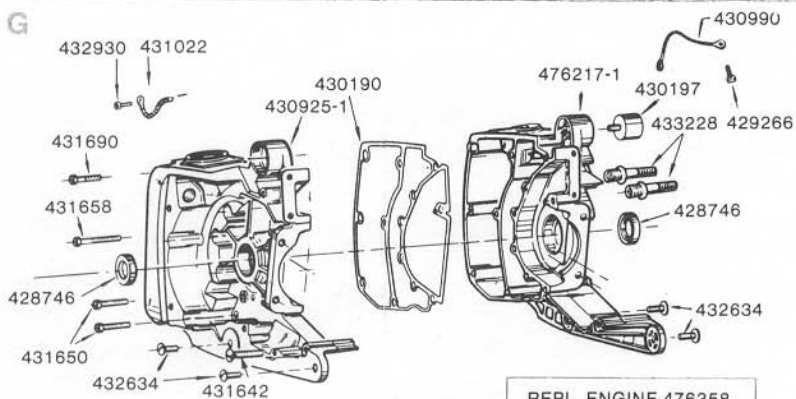

Index 5

1. 1987

Spare Parts

Pièces de rechange

PN 507 433487

North American Version

PRINTED IN CANADA

See 507 476608 for complete starter assembly

B**C****D****G**

REPL. ENGINE 476358

J**L**

D

E

476 512-18

H

K

M

WS9

507476466

set of gaskets
* 507433526
▲ 507433525
Repair Kit

N

O

Q

R