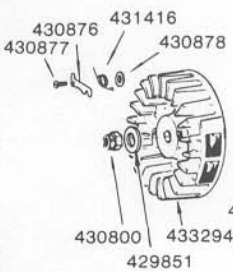

Index 5

1. 1987

Spare Parts

Pièces de rechange

PN 507 433487

North American Version

PRINTED IN CANADA

See 507 476608 for complete starter assembly

B**C****D****G**

REPL. ENGINE 476358

J**L**

D

E

476 512-18

H

K

M

WS9

507476466

set of gaskets
* 507433526
▲ 507433525
Repair Kit

N

O

Q

R