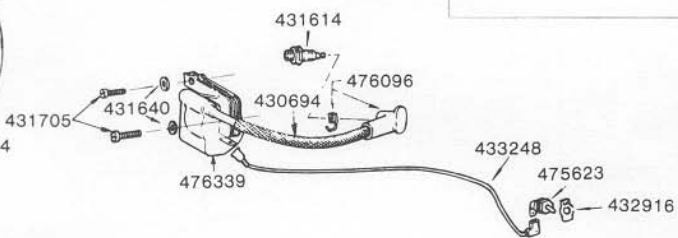

Index 5

1. 1987

Spare Parts

Pièces de rechange

PN 507 433487

North American Version

PRINTED IN CANADA

See 507 476608 for complete starter assembly

B**C****D****G**

REPL. ENGINE 476358

J**L**

D

E

476 512-18

H

K

M

WS9

507476466

set of gaskets
* 507433526
▲ 507433525
Repair Kit

N

O

Q

R