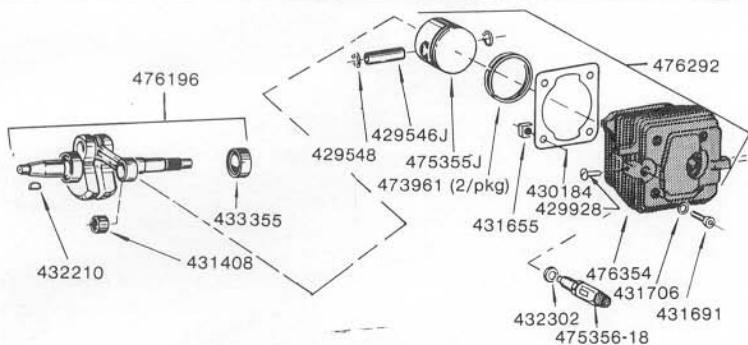

Index 5

1. 1987

Spare Parts

Pièces de rechange

PN 507 433487

North American Version

PRINTED IN CANADA

See 507 476608 for complete starter assembly

B**C****D****G**

REPL. ENGINE 476358

J**L**

D

E

476 512-18

H

K