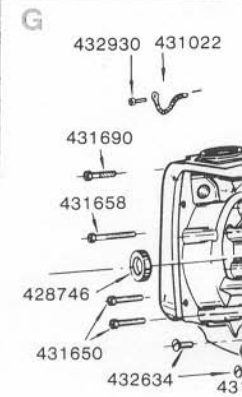

Index 5

1. 1987

Spare Parts

Pièces de rechange

PN 507 433487

North American Version

PRINTED IN CANADA

See 507 476608 for complete starter assembly

B**C****D****G**

REPL. ENGINE 476358

J**L**

D

E

476 512-18

H

K

M

WS9

507476466

set of gaskets
* 507433526
▲ 507433525
Repair Kit

N

O

Q

R