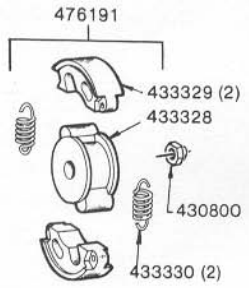

B**C****D****G**

REPL. ENGINE 476358

J**L**

D

E

476 512-18

H

K

M

WS9

507476466

set of gaskets
* 507433526
▲ 507433525
Repair Kit

N

O

Q

R