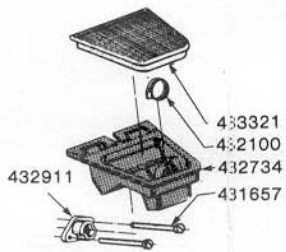

M

WS9

507476466

set of gaskets
* 507433526
▲ 507433525
Repair Kit

N

O

Q

R