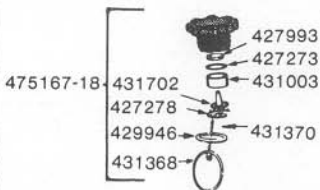

Index 5

1. 1987

Spare Parts

Pièces de rechange

PN 507 433487

North American Version

PRINTED IN CANADA

See 507 476608 for complete starter assembly

B**C****D****G**

REPL. ENGINE 476358

J**L**

D

E

476 512-18

H

K