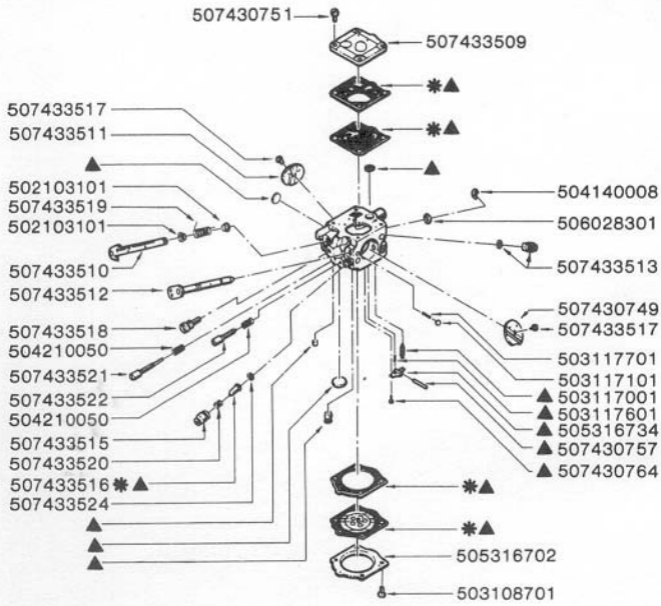

Index 5

1. 1987

Spare Parts

Pièces de rechange

PN 507 433487

North American Version

PRINTED IN CANADA

See 507 476608 for complete starter assembly

B**C****D****G**

REPL. ENGINE 476358

J**L**

D

E

476 512-18

H

K

M

WS9

507476466

set of gaskets
* 507433526
▲ 507433525
Repair Kit

N

O

Q

R