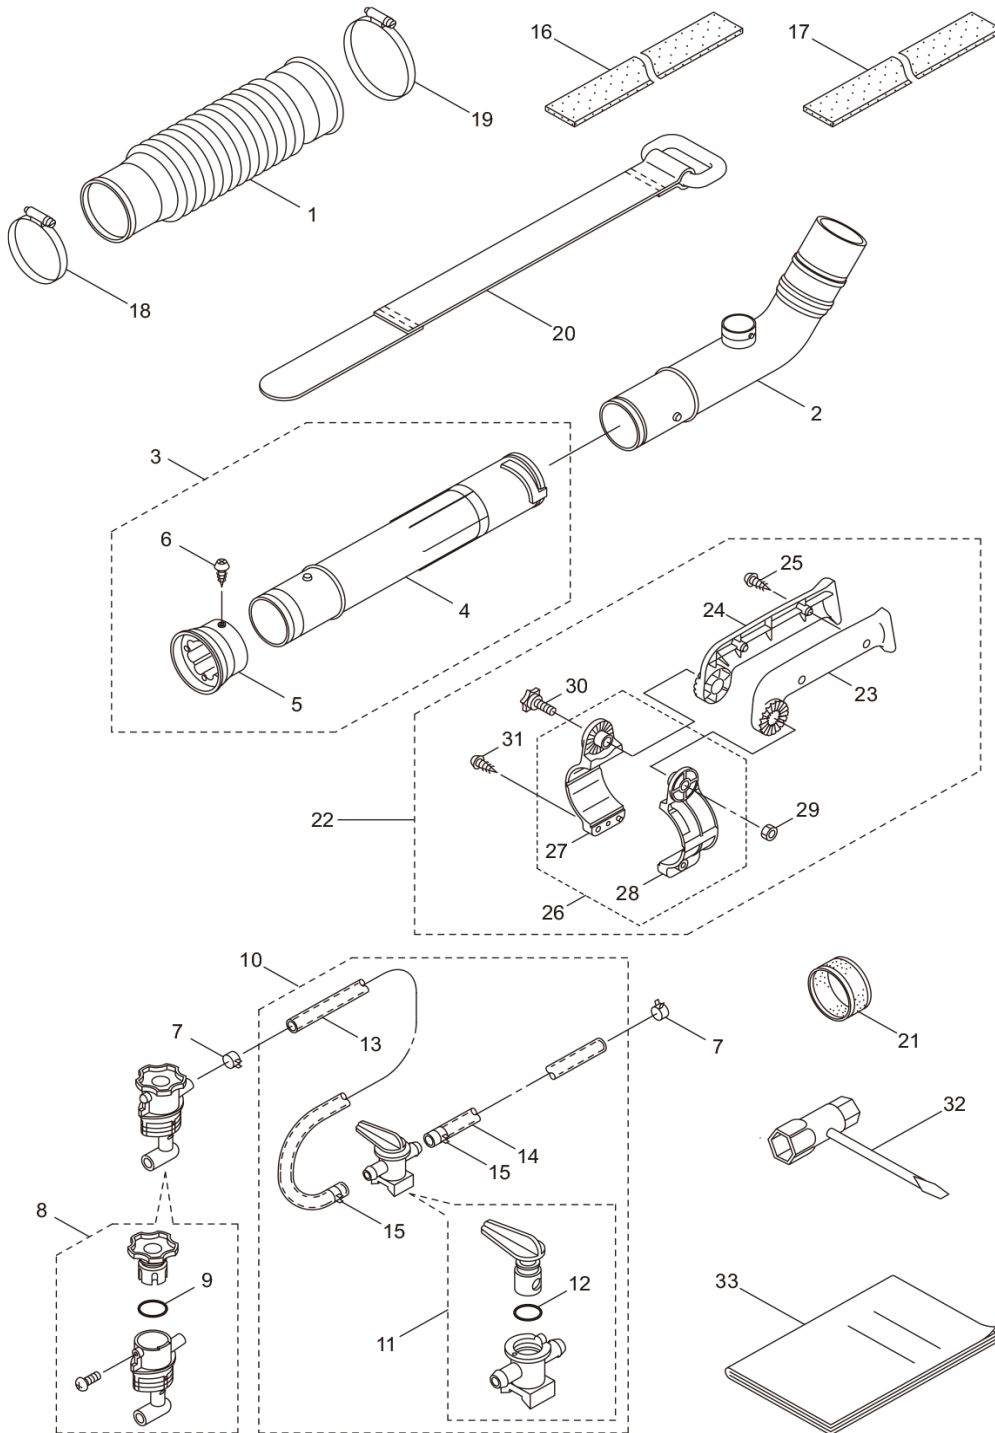

MM91-V
4. ACCESSORIES

Status	Position	Parts Number	Parts Name	Unit Quantity	Set Unit Quantity	Specification	Remarks	Maker code