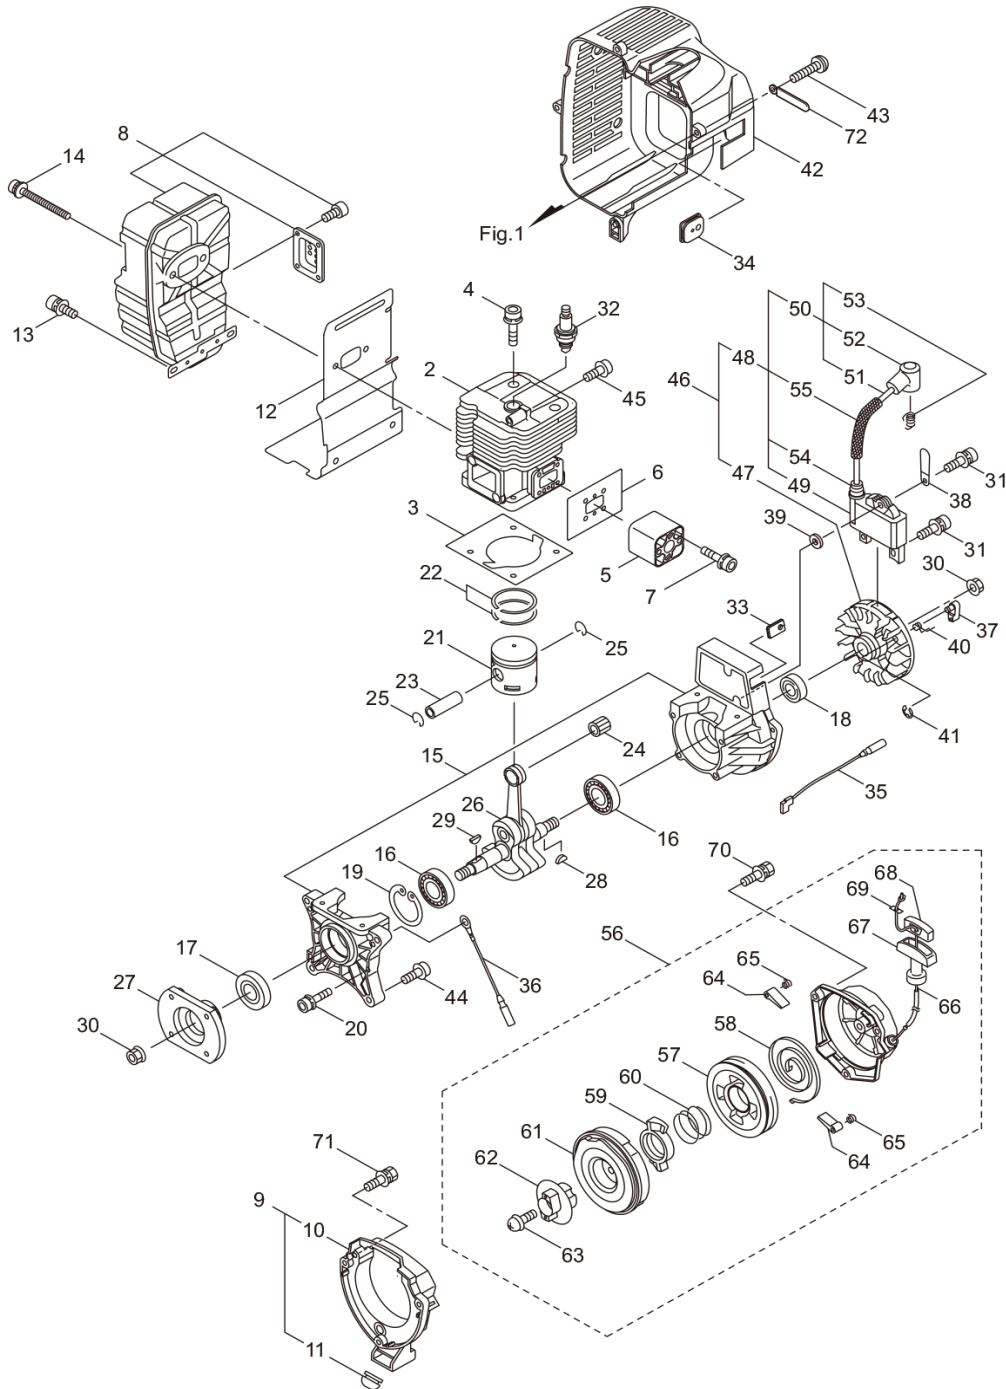

MM91-V
2. ENGINE (Cylinder, Crankcase)

Status	Position	Parts Number	Parts Name	Unit Quantity	Set Unit Quantity	Specification	Remarks	Maker code
	1	248584		1		MM91-V(MUS)	CE800D/05	
	2	275765	CYLINDER COMP	1				
	3	275760	GASKET	1				
	4	261246	CAP SCREW	4	5	M5X25	M5x25	
	5	276109	INSURATOR	1				
	6	276110	GASKET	1				
	7	277832	BOLT	4			M5x30	
	8	248586		1		コケイ 248586		
	9	279413	ADAPTER ASSY	1			Incl.10,11	
	10	279026		1				
	11	288192	GROMMET	1				
	12	276111	GASKET	1				
	13	261607	CAP SCREW	2	5	M5X16WSW	M5x16	
	14	276154	BOLT	2		M6X70	M6x70	
	15	276112	CRANKCASE	1				
	16	276117	BEARING	2		6302C3E		
	17	276118	OIL SEAL	1		ISCD154287 リスリ		
	18	262565	OIL SEAL	1		ISCD15257	ISCD15257	
	19	276119	CIRCLIP	1		アサヨ42		
	20	234636	BOLT	4		M5X35 WSW	M5x35	
	21	277475	PISTON	1				
	22	275757	PISTON RING	2				
	23	278019	PISTON PIN	1				
	24	278471	NEEDLE BEARING	1		KBK12X15X14.3X5	KBK12x15x14.3x5	
	25	276122	CIRCLIP	2				
	26	276123	SHAFT COMP	1				
	27	663401	ADAPTER	1				
	28	261076	WOODRUFF KEY 3X10	1	5	Aシ 3X10	3x10	
	29	261076	WOODRUFF KEY 3X10	1	5	Aシ 3X10	3x10	
	30	276302	NUT	2				
	31	281211	CAP SCREW M4X20	2	5	M4X20WSW	M4x20	
	32	285982	SPARK PLUG(BPM8Y)	1		NGK BPM8Y	NGK BPM8Y	
	33	279721	GROMMET	1		ワリカ		
	34	285807	GROMMET	1				
	35	279575	LEAD	1		245ハシCBH		
	36	279576	LEAD	1		75 M6 CBH		
	37	279069	PAWL	2				
	38	279636		1				
	39	289481	SPACER	2	5	10X4.3T2.0		
	40	262637	RETURN SPRING	2				
	41	262638	E-RING	2				
	42	661406	TOP COVER	1		カ		
	43	131523	TAPPING SCREW	4		バ イト 2シ 5X20	M5x20	
	44	275877	BOLT	4		M6X25(W12.5X1.6)	M6X25	
	45	264223	CAP SCREW M5X40	1	5	M5X407	M5x40	
	46	246208		1		MHJ/EX-6452A	Incl.47-55	
	47	246209	ROTOR/FAN	1		FW/EX-6402A		
	48	279505	IGNITION COIL ASSY	1		CDI	Incl.49-55	
	49	246060		1		181-792		
	50	246051		1		94-1895	Incl.51-53	
	51	246052	CABLE	1		94-1894		
	52	283178	PLUG CAP	1		141-509		
	53	272805	CONNECTOR	1		ES-23261		
	54	283271	CAP	1		31-71		
	55	246053	TUBE	1		17-534		
	56	279023	RECOIL STARTER ASSY	1			Incl.57-69	
	57	280994	PULLEY	1				
	58	280995	SPIRAL SPRING	1				
	59	280996	PAWL	1				
	60	280997	RETURN SPRING	1				
	61	279366	SPRING COMPLETE	1				
	62	280999	PLATE	1				
	63	281000	SET SCREW	1				
	64	281001	RATCHET	2