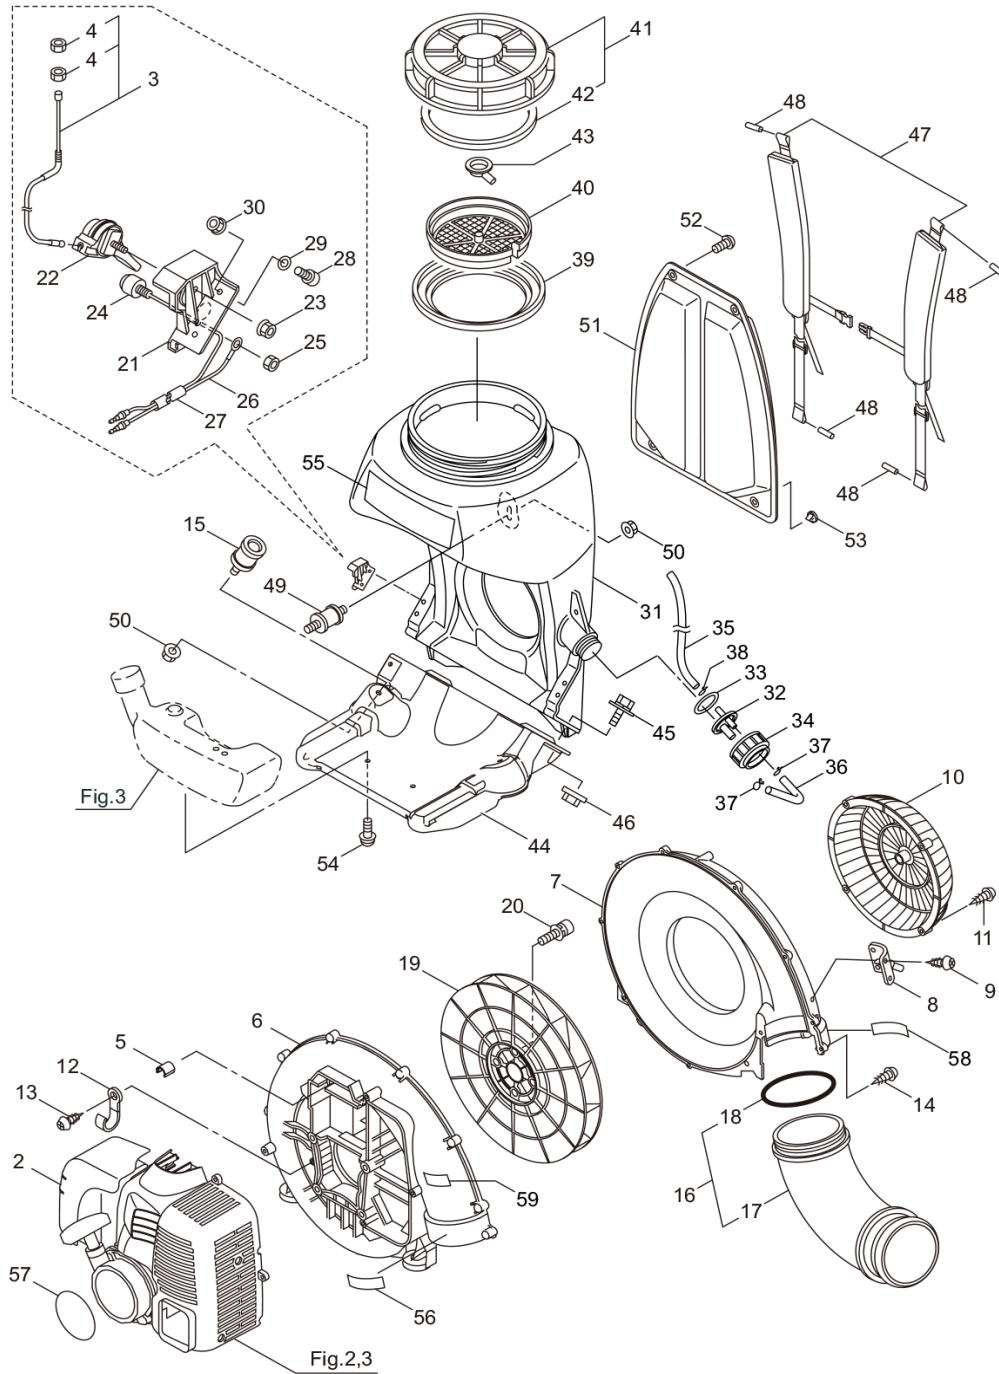

PARTS LIST

MM91-V

CONTENTS

1. FRAME & BLOWER	1
2. ENGINE (Cylinder, Crankcase)	5
3. ENGINE (Carburetor, Fuel Tank)	9
4. ACCESSORIES	11

2021. 10.

P/N 525270

MM91-V
1. FRAME & BLOWER

Status	Position	Parts Number	Parts Name	Unit Quantity	Set Unit Quantity	Specification	Remarks	Maker code
--------	----------	--------------	------------	---------------	-------------------	---------------	---------	------------