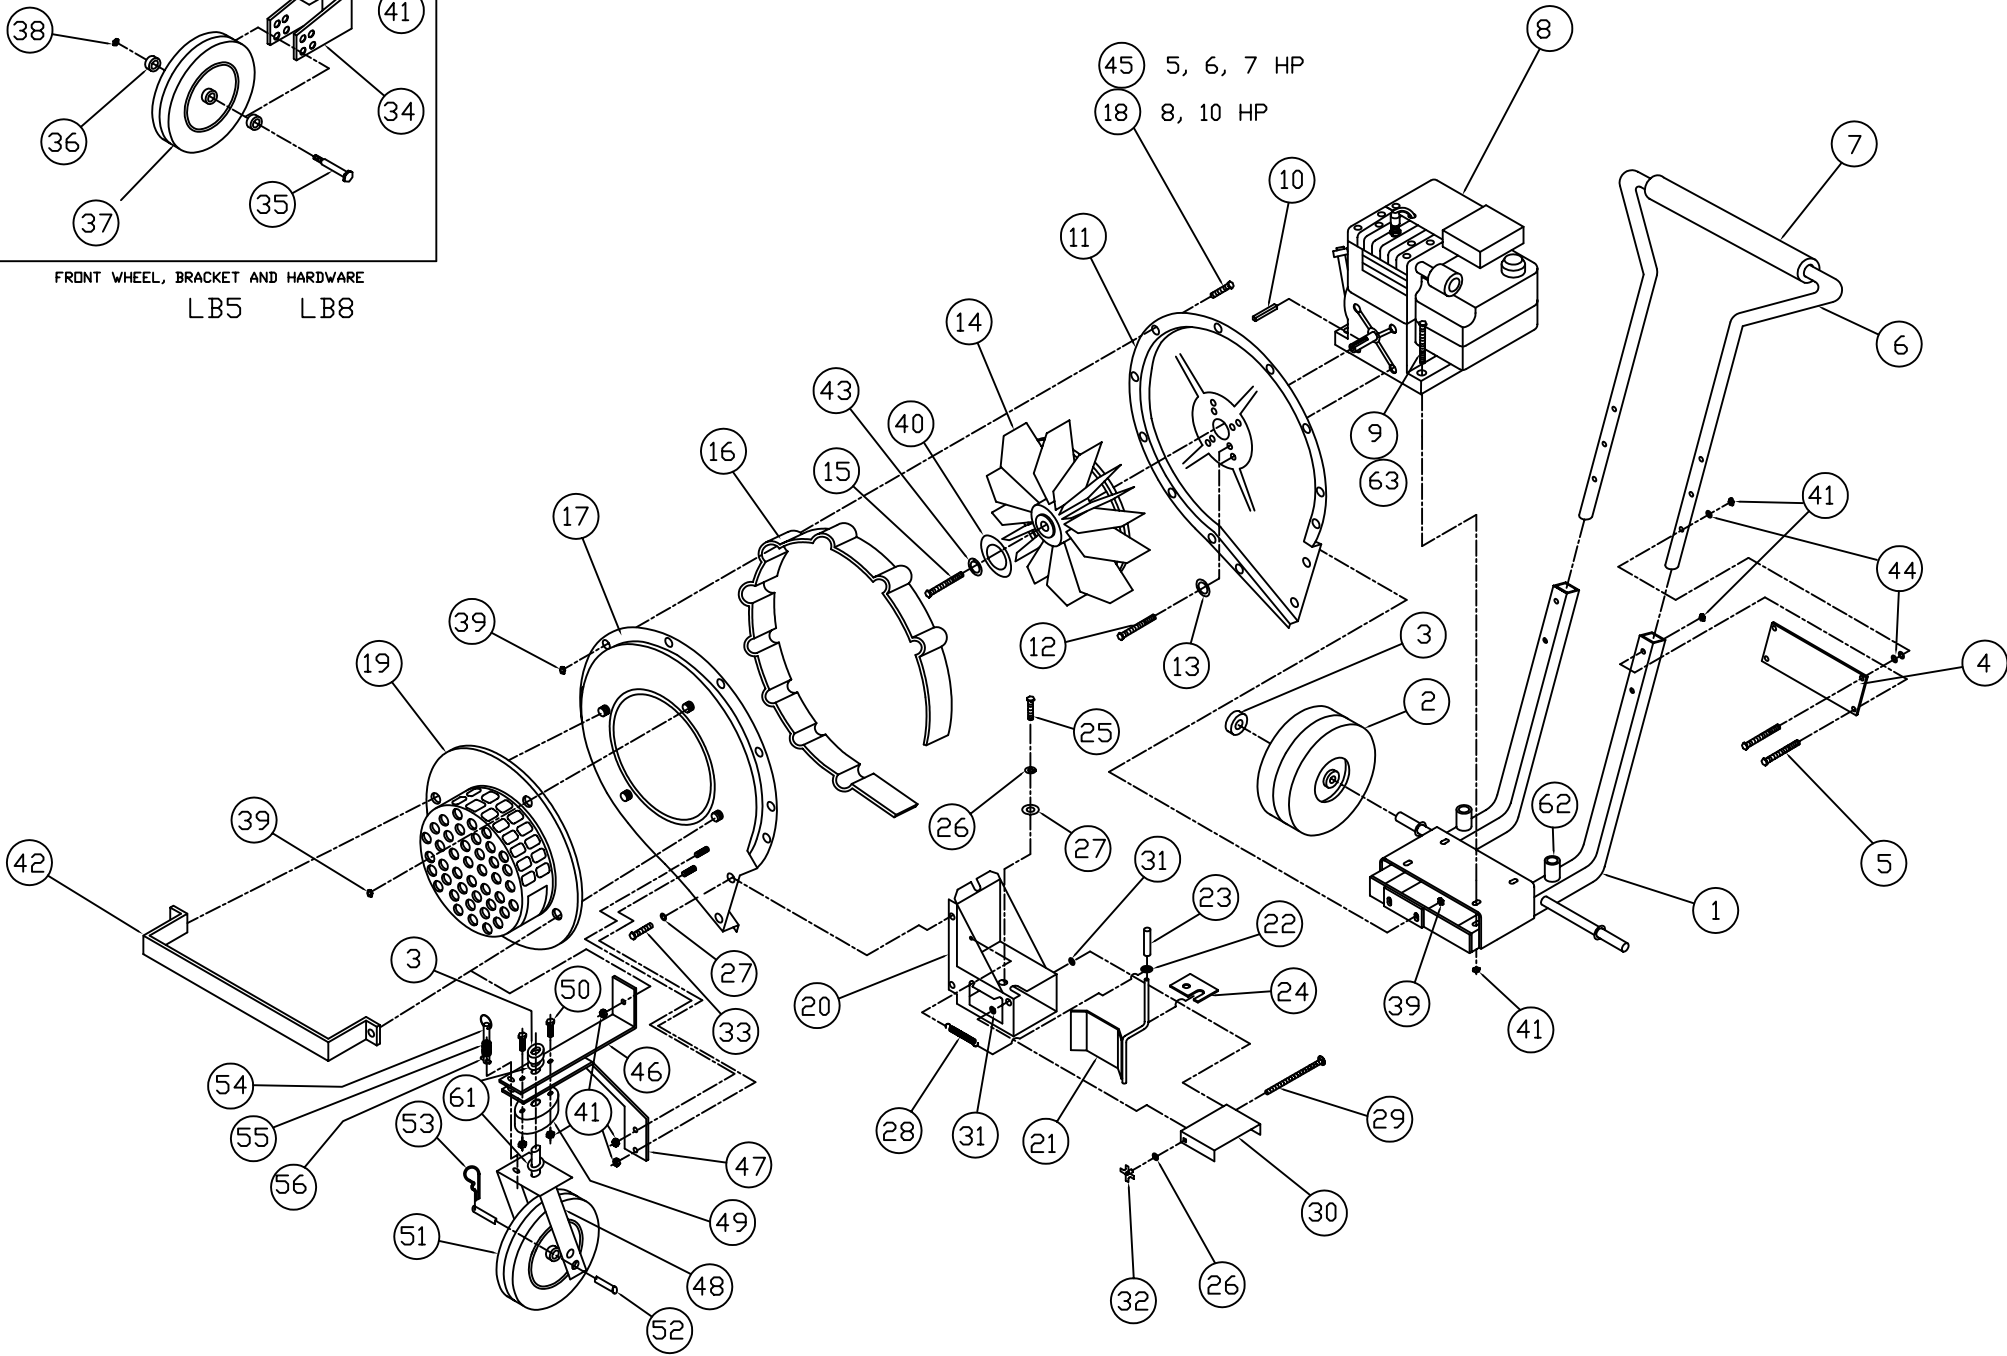

FRONT WHEEL, BRACKET AND HARDWARE
LB5 LB8

LEAF BLOWER PARTS LIST

ITEM NO.	PART NO.	QTY.	DESCRIPTION
1	705-0088-G	1	LOWER FRAME WELDMENT WITH GUSSET
2	030-0240	2	4.10/3.50 – 6 PNEUMATIC WHEEL – ALL EZ MODELS
2	703-0108	2	4.10/3.50 – 4 PNEUMATIC WHEEL – LB800, LB1100
3	090-0536	3	SHAFT COLLAR
4	705-0132	1	METAL HANDLE BAR BRACE
5	090-0072	4	5/16-18 X 2" HHCS
6	705-0034	1	UPPER HANDLEBAR ASSEMBLY
7	705-0002	1	HANDLEBAR GRIP
8		1	ENGINE – SEE PART # AT END OF THIS LIST
9	090-0090	4	5/16-18 X 1 1/2" HHCS – 800 SERIES MODELS
10	703-0424	1	1/4 X 1/4 X 2 KEY
11	705-0095	1	ENGINE HOUSING WELDMENT
12	090-0408	4	5/16-24 X 3/4" HHCS
13	090-0394	4	5/16 SPLIT LOCKWASHER
14	705-0180	1	IMPELLER
15	090-0021	1	3/8-24 X 1 1/4" HHCS
16	705-0097	1	HOUSING SPACER – 1100 & 1350 SERIES MODELS
17	705-0093	1	FRONT HOUSING WELDMENT
18	090-0090	11	5/16-18 X 1 1/2" HHCS – 1100 & 1350 SERIES MODELS
19	703-0021-A	1	IMPELLER HOUSING COVER
20	705-0100	1	CHUTE WELDMENT - LB800
20	705-0104	1	CHUTE WELDMENT – 1100 & 1350 SERIES MODELS
21	705-0108	1	DIVERTER WELDMENT ASSEMBLY – LB800
21	705-0110	1	DIVERTER WELDMENT ASSEMBLY – 1100 & 1350 MODELS
22	090-0225	1	3/8" INTERNAL TOOTH LOCKWASHER
23	701-0185	1	DIVERTER HANDLE GRIP
24	705-0113	1	DIVERTER CLIP
25	090-0052	1	1/4-20 X 1/2" HHCS
26	090-0378	2	1/4 SPLIT LOCKWASHER
27	090-0232	5	1/4 USS FLATWASHER
28	703-0425	1	DIVERTER EXTENSION SPRING
29	090-0480	1	1/4-20 X 5" CARRIAGE BOLT – LB800
29	090-0481	1	1/4-20 X 6" CARRIAGE BOLT – 1100 & 1350 SERIES MODELS
30	705-0098	1	DEFLECTOR – LB800
30	705-0099	1	DEFLECTOR – 1100 & 1350 SERIES MODELS
31	090-0223	2	1/4" INTERNAL TOOTH LOCKWASHER
32	705-0049	1	ADJUSTMENT KNOB – 1/4-20 THREAD
33	090-0503	4	5/16-18 X 5/8" SELF TAPPING HHCS
34	705-0014	1	FRONT WHEEL BRACKET – LB800, LB1100
35	705-0056-2	1	1/2" SHOULDER BOLT
36	500-0010	2	WHEEL SPACER
37	703-0025	1	FRONT WHEEL – LB800, LB1100
38	090-0461	1	3/8-16 NYLOCK NUT
39	090-0418	20	5/16-18 WHIZ NUT
40	090-0540	1	2" FLATWASHER
41	090-0460	12	5/16-18 NYLOCK NUT
42	705-0150	1	LIFT HANDLE – MC & M MODELS
43	090-0228	1	3/8 SPLIT LOCKWASHER
44	090-0233	6	5/16 USS FLATWASHER
45	090-0067	11	5/16-18 X 5/8" HHCS
46	705-0159	1	WHEEL SUPPORT – TOP BRACKET
47	705-0160	1	WHEEL SUPPORT – BOTTOM BRACKET
48	705-0161	1	WHEEL BRACKET WELDMENT