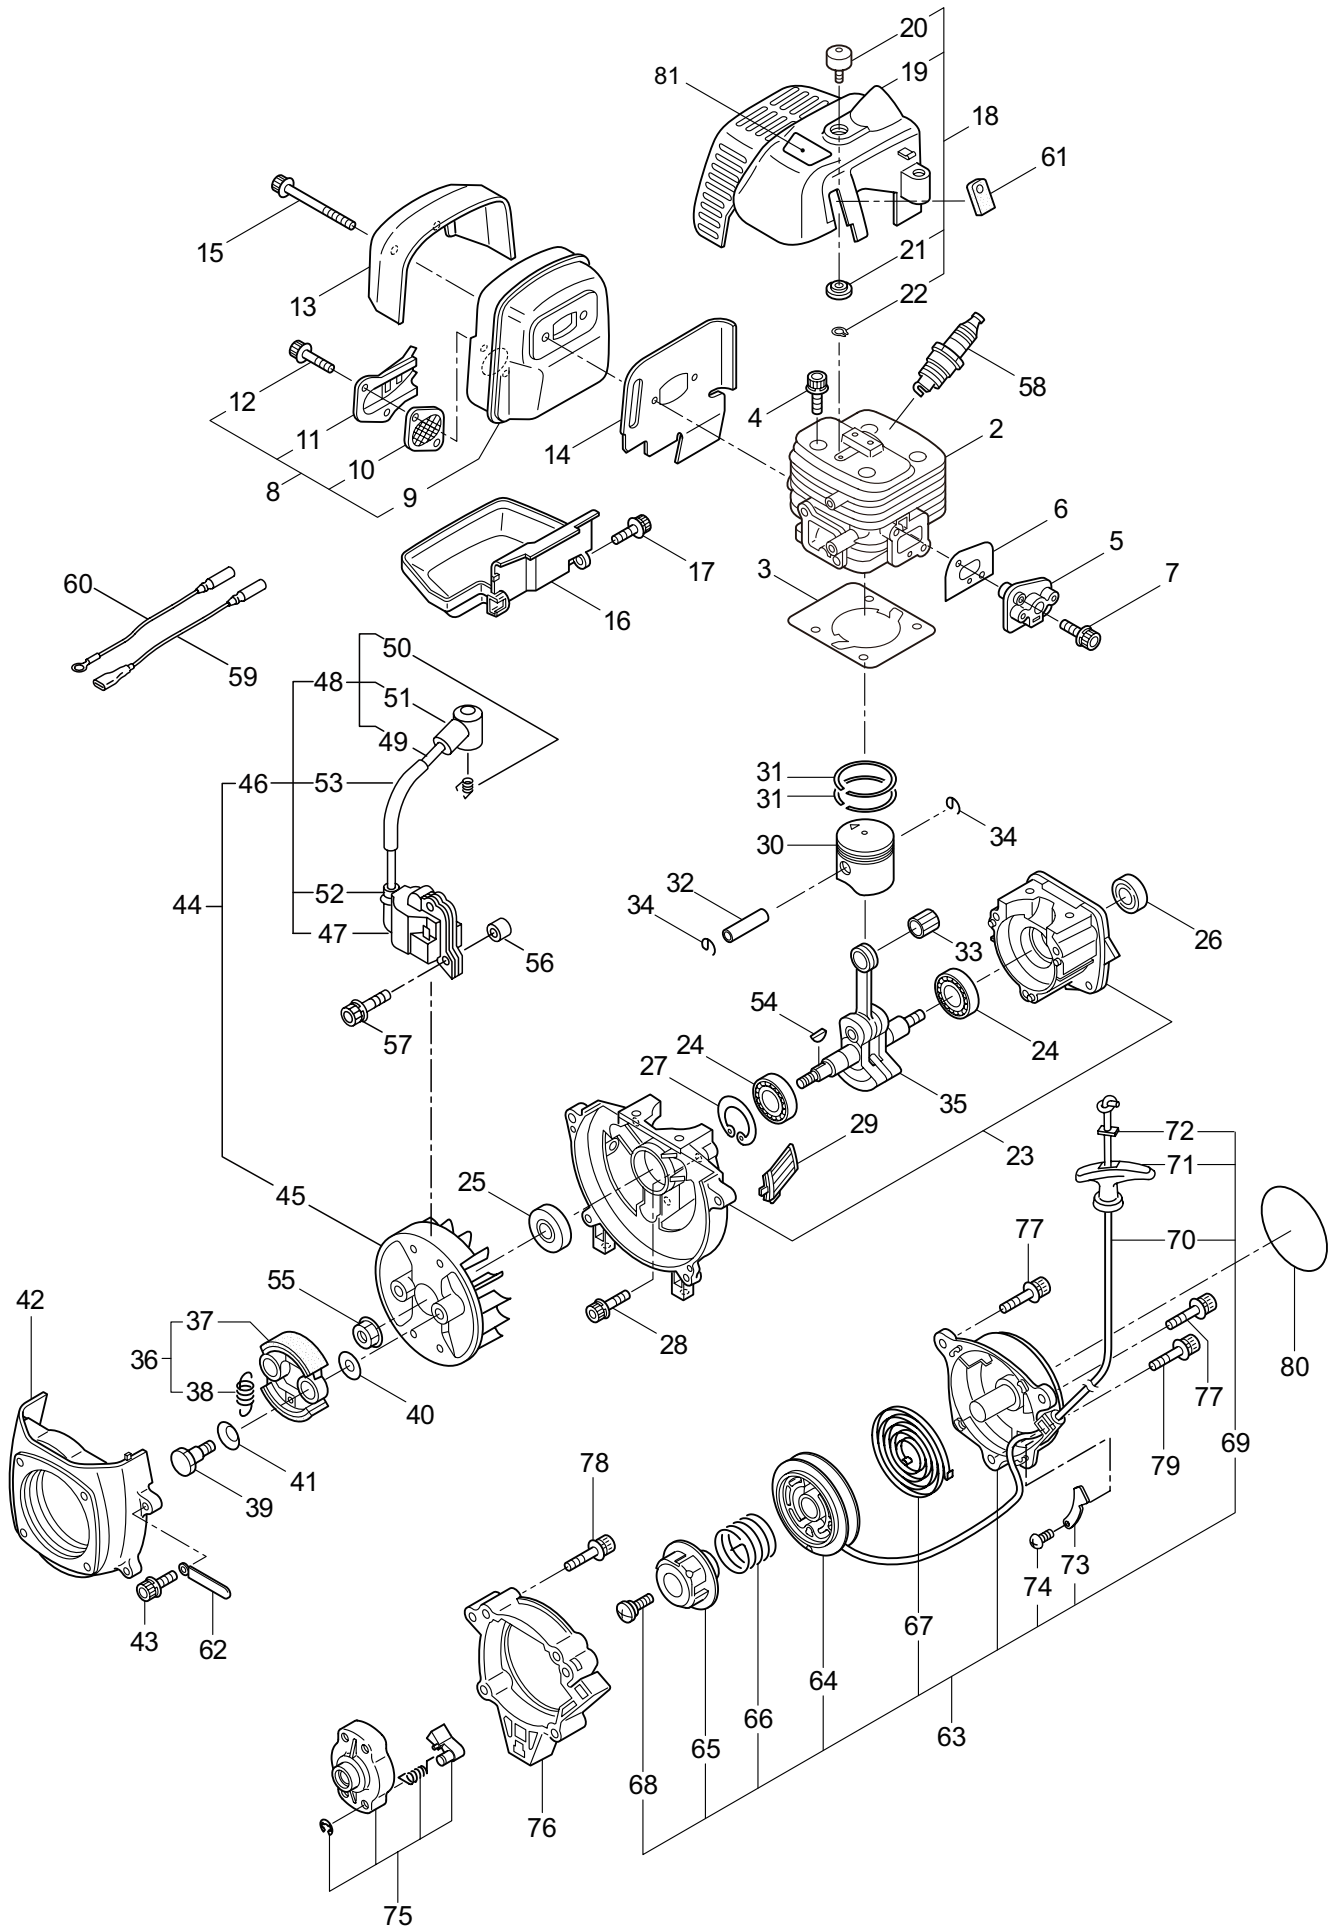

3. EH230DSL ENGINE

Ref. No.	Part No.	Part Name	Q'ty	Remarks
3-1	875374	Engine	1	CE230/127
3-2	288499	Cylinder	1	
3-3	286074	Gasket	1	
3-4	261250	Cap Screw	4	M5x20
3-5	269144	Insulator	1	New gasket required
3-6	267049	Gasket	1	
3-7	265924	Cap Screw	2	M5x25
3-8	282208	Muffler Ass'y	1	Incl.9-12
3-9	282209	Muffler Comp	1	
3-10	267056	Spark Arrester	1	
3-11	268171	Muffler Tail	1	
3-12	265107	Cap Screw	2	M4x10
3-13	268461	Holder	1	
3-14	281440	Gasket	1	
3-15	266402	Cap Screw	2	M5x55
3-16	281446	Under Cover	1	
3-17	267191	Cap Screw	1	M5x16
3-18	288800	Top Cover Ass'y	1	Incl.19-22
3-19	281444	Top Cover	1	
3-20	286300	Knob	1	
3-21	261020	Spacer	1	
3-22	261734	Snap Ring	1	#5
3-23	289246	Crankcase	1	
3-24	280488	Bearing	2	PPL 6001
3-25	261492	Oil Seal	1	ISCD12287
3-26	261386	Oil Seal	1	ISCD12227
3-27	055185	Snap Ring	1	H28
3-28	261612	Cap Screw	3	M5x30
3-29	281442	Screen	1	
3-30	283379	Piston	1	
3-31	282177	Piston Ring	2	
3-32	261036	Piston Pin	1	
3-33	263957	Bearing, Needle	1	KTV81112EG01 B2
3-34	261576	Clip,Piston	2	
3-35	246382	Crankshaft/Conn.Rod Ass'y	1	
3-36	267327	Clutch Ass'y	1	Incl.37,38
3-37	267342	Clutch Shoe	2	(2)required
3-38	267345	Spring,Clutch	1	
3-39	264505	Bolt	2	
3-40	261189	Washer	2	6x16.5x1.2
3-41	261777	Wave Washer	2	
3-42	281443	Fan Cover	1	
3-43	261250	Cap Screw	4	M5x20
3-44	288514	Magneto Ass'y	1	Incl.45-53
3-45	288515	Rotor/Fan	1