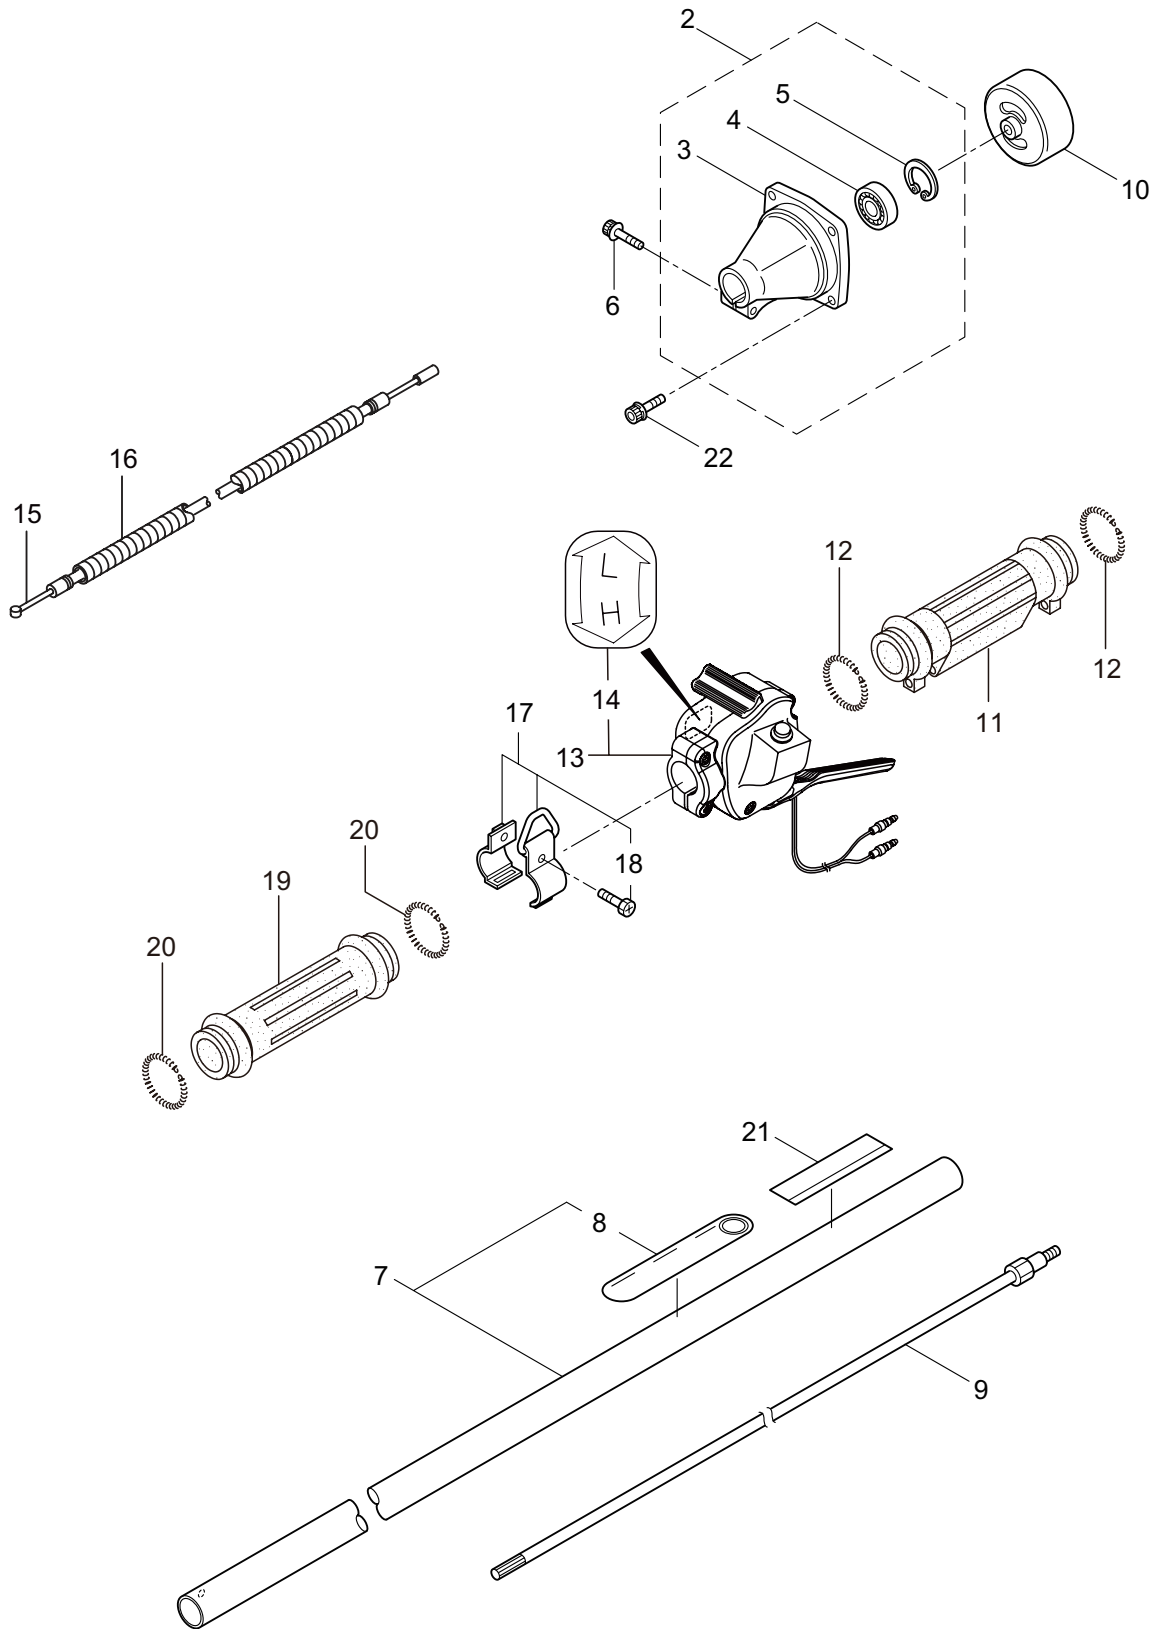

1. EH230DSL
DRIVESHAFT

Ref. No.	Part No.	Part Name	Q'ty	Remarks
1-1	364864	EH230DSL	1	
1-2	219602	Clutch Case Ass'y	1	Incl.3-5
1-3	219465	Clutch Case	1	
1-4	016405	Bearing	1	#6200ZZ
1-5	013825	Snap Ring	1	#30
1-6	261246	Cap Screw	1	M5x25
1-7	242656	Driveshaft Tube Ass'y	1	Incl.8
1-8	221501	Label	1	Warning
1-9	224644	Driveshaft Ass'y	1	
1-10	054677	Clutch Drum	1	
1-11	211736	Shaft Grip	1	
1-12	211737	Band	2	
1-13	242050	Throttle Trigger Ass'y	1	Incl.14
1-14	237241	Label	1	
1-15	235752	Throttle Cable	1	
1-16	213548	Plastic Tube	1	#10x200L
1-17	054691	Hanging Bracket Ass'y	1	Incl.18
1-18	089738	Bolt	1	M5x15
1-19	211735	Shaft Grip	1	
1-20	211737	Band	2	
1-21	242159	Label	1	EH230DSL
1-22	261250	Cap Screw	4	M5x20