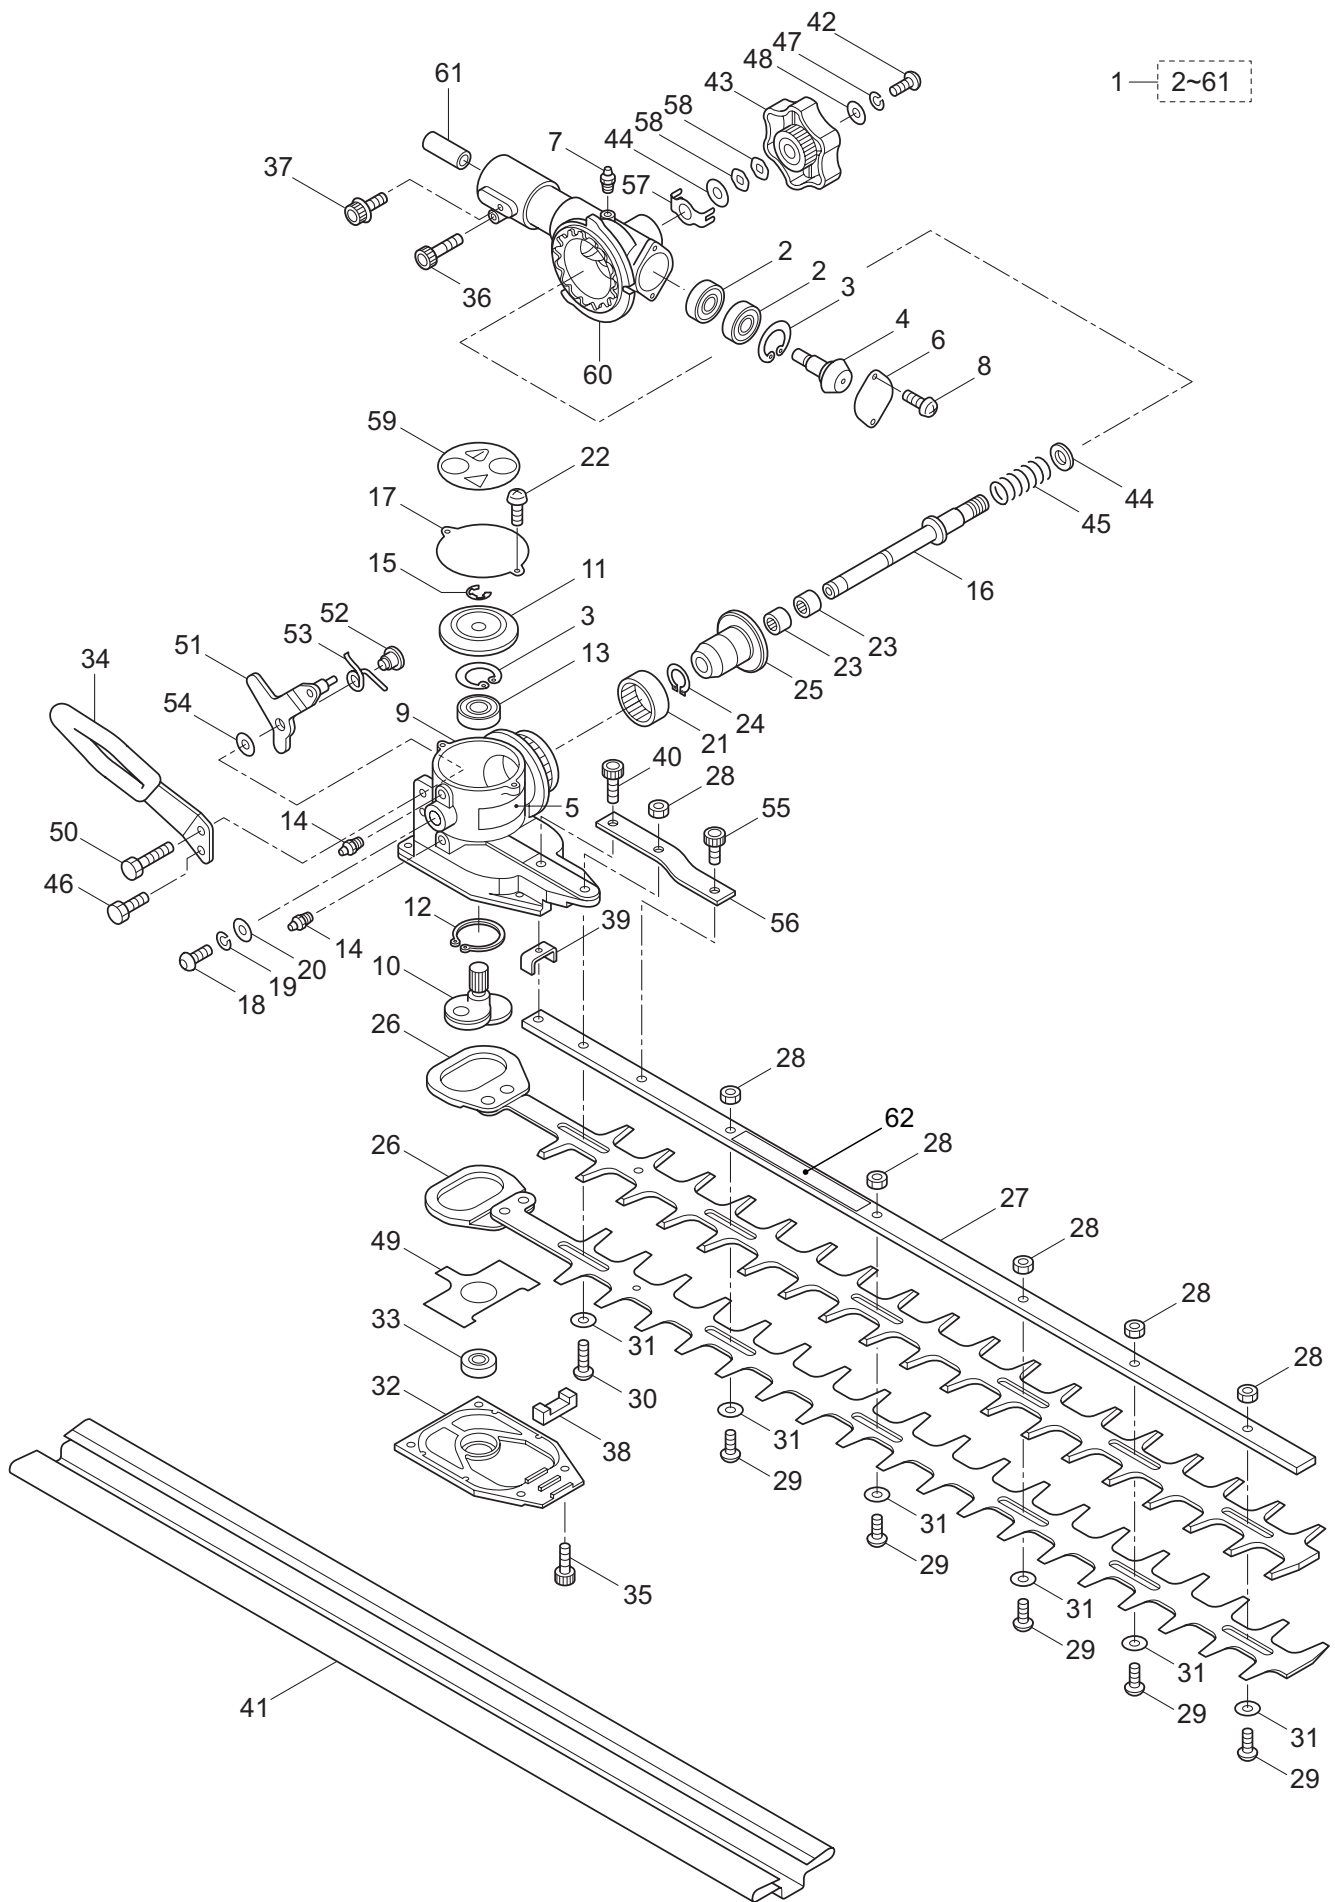

2. EH230DSL  
BLADE

Ref. No.	Part No.	Part Name	Q'ty	Remarks
2-1	230806	Blade Ass'y (24)	1	Incl.2-62
2-2	407313	Bearing	2	
2-3	631757	Snap Ring	2	RTW26
2-4	407314	Bevel Gear	1	
2-5	223925	Label	1	Grease up
2-6	407315	Cover	1	
2-7	580766	Grease Nipple	1	M6
2-8	631753	Screw	2	M4x8
2-9	407316	Gearcase	1	
2-10	407317	Crankshaft	1	
2-11	407318	Bevel Gear	1	
2-12	631759	Snap Ring	1	STW28
2-13	582443	Bearing	1	#6000 2RS
2-14	580766	Grease Nipple	2	M6
2-15	631755	Snap Ring	1	ETW6
2-16	407319	Shaft	1	
2-17	407320	Cover	1	
2-18	407321	Screw	1	M6x16
2-19	631749	Spring Washer	1	M6
2-20	582436	Washer	1	M6
2-21	407322	Bearing	1	
2-22	631753	Screw	2	M4x8
2-23	407323	Bearing	2	
2-24	407324	Snap Ring	1	
2-25	407325	Bevel Gear	1	
2-26	407326	Blade	2	
2-27	407327	Guide Plate	1	
2-28	580764	U-Nut	6	M6
2-29	631765	Screw	5	L17
2-30	407328	Screw	1	L26
2-31	991913	Washer	6	
2-32	407329	Low Case	1	
2-33	631771	Bearing	1	#608 2RS
2-34	407330	Handle	1	
2-35	407331	Bolt	4	M5x14
2-36	631777	Cap Screw	1	M5x12
2-37	631778	Cap Screw	1	M5x25
2-38	407332	Felt	1	
2-39	407333	Plate	1	
2-40	407334	Bolt	1	M5x16
2-41	407335	Cover of Blade	1	
2-42	407336	Screw	1	M6x12
2-43	407337	Knob	1	
2-44	407338	Washer	2	
2-45	407339	Spring	1	

## 2. EH230DSL BLADE

Ref. No.	Part No.	Part Name	Q'ty	Remarks
2-46	631770	Screw	1	M6x12
2-47	631749	Spring Washer	1	M6
2-48	582436	Washer	1	M6
2-49	407340	Plate	1	
2-50	407341	Bolt	1	M6x25
2-51	407342	Lever	1	
2-52	407343	Bush	1	
2-53	407344	Spring	1	
2-54	646471	Washer	1	
2-55	407345	Bolt	1	M5x8
2-56	407346	Reinforcing Plate	1	
2-57	407347	Plate	1	
2-58	407348	Washer, Wave	2	
2-59	407349	Label	1	
2-60	407312	Joint Case	1	
2-61	631779	Joint	1	
2-62	235595	Label	1	