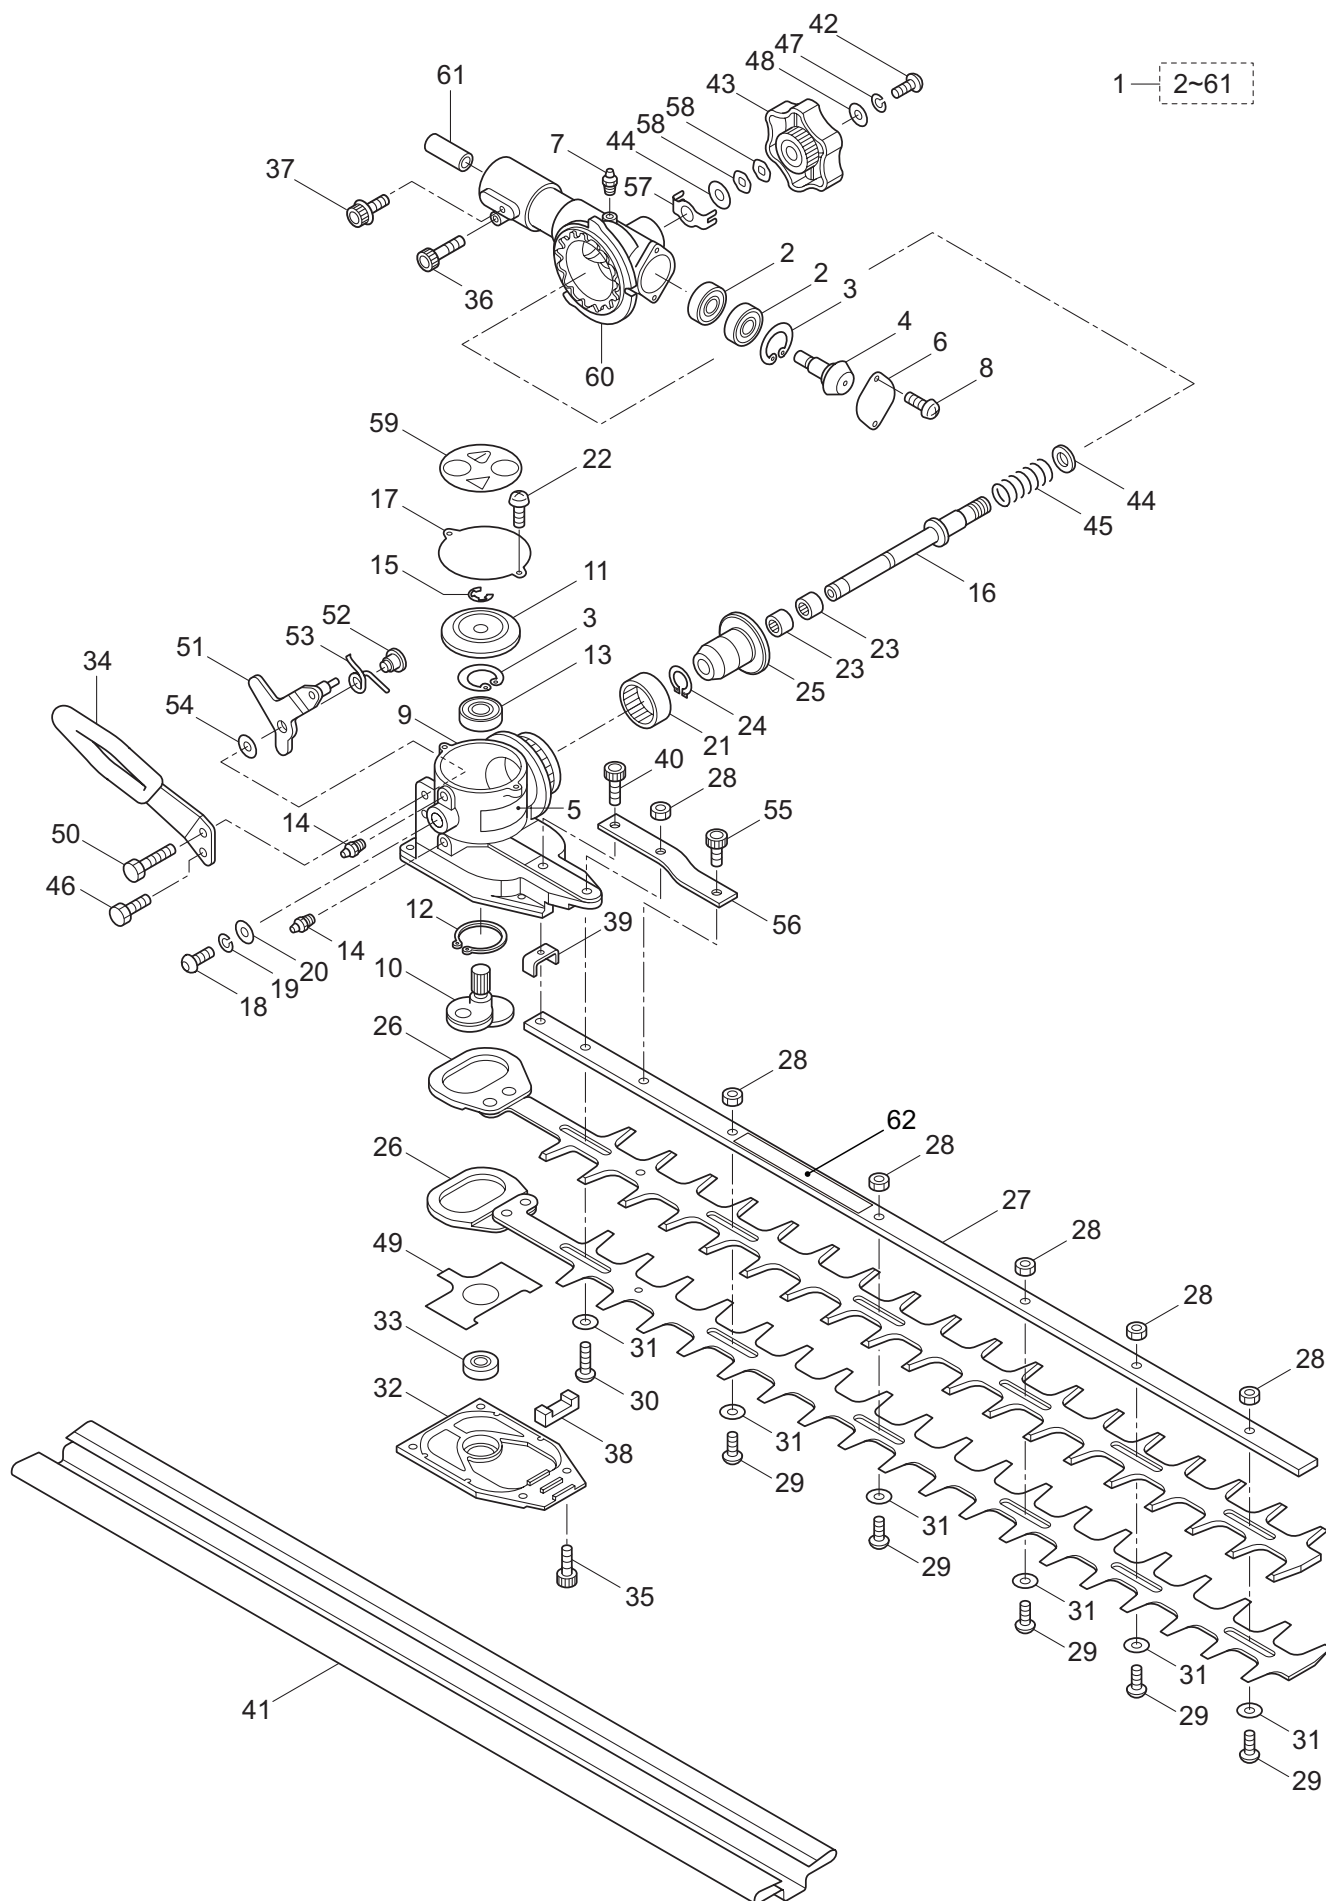

2. EH230DSL  
BLADE

Ref. No.	Part No.	Part Name	Q'ty	Remarks
2-1	230806	Blade Ass'y (24)	1	Incl.2-62
2-2	407313	Bearing	2	
2-3	631757	Snap Ring	2	RTW26
2-4	407314	Bevel Gear	1	
2-5	223925	Label	1	Grease up
2-6	407315	Cover	1	
2-7	580766	Grease Nipple	1	M6
2-8	631753	Screw	2	M4x8
2-9	407316	Gearcase	1	
2-10	407317	Crankshaft	1	
2-11	407318	Bevel Gear	1	
2-12	631759	Snap Ring	1	STW28
2-13	582443	Bearing	1	#6000 2RS
2-14	580766	Grease Nipple	2	M6
2-15	631755	Snap Ring	1	ETW6
2-16	407319	Shaft	1	
2-17	407320	Cover	1	
2-18	407321	Screw	1	M6x16
2-19	631749	Spring Washer	1	M6
2-20	582436	Washer	1	M6
2-21	407322	Bearing	1	
2-22	631753	Screw	2	M4x8
2-23	407323	Bearing	2	
2-24	407324	Snap Ring	1	
2-25	407325	Bevel Gear	1	
2-26	407326	Blade	2	
2-27	407327	Guide Plate	1	
2-28	580764	U-Nut	6	M6
2-29	631765	Screw	5	L17
2-30	407328	Screw	1	L26
2-31	991913	Washer	6	
2-32	407329	Low Case	1	
2-33	631771	Bearing	1	#608 2RS
2-34	407330	Handle	1	
2-35	407331	Bolt	4	M5x14
2-36	631777	Cap Screw	1	M5x12
2-37	631778	Cap Screw	1	M5x25
2-38	407332	Felt	1	
2-39	407333	Plate	1	
2-40	407334	Bolt	1	M5x16
2-41	407335	Cover of Blade	1	
2-42	407336	Screw	1	M6x12
2-43	407337	Knob	1	
2-44	407338	Washer	2	
2-45	407339	Spring	1	

## 2. EH230DSL BLADE

Ref. No.	Part No.	Part Name	Q'ty	Remarks
2-46	631770	Screw	1	M6x12
2-47	631749	Spring Washer	1	M6
2-48	582436	Washer	1	M6
2-49	407340	Plate	1	
2-50	407341	Bolt	1	M6x25
2-51	407342	Lever	1	
2-52	407343	Bush	1	
2-53	407344	Spring	1	
2-54	646471	Washer	1	
2-55	407345	Bolt	1	M5x8
2-56	407346	Reinforcing Plate	1	
2-57	407347	Plate	1	
2-58	407348	Washer, Wave	2	
2-59	407349	Label	1	
2-60	407312	Joint Case	1	
2-61	631779	Joint	1	
2-62	235595	Label	1	