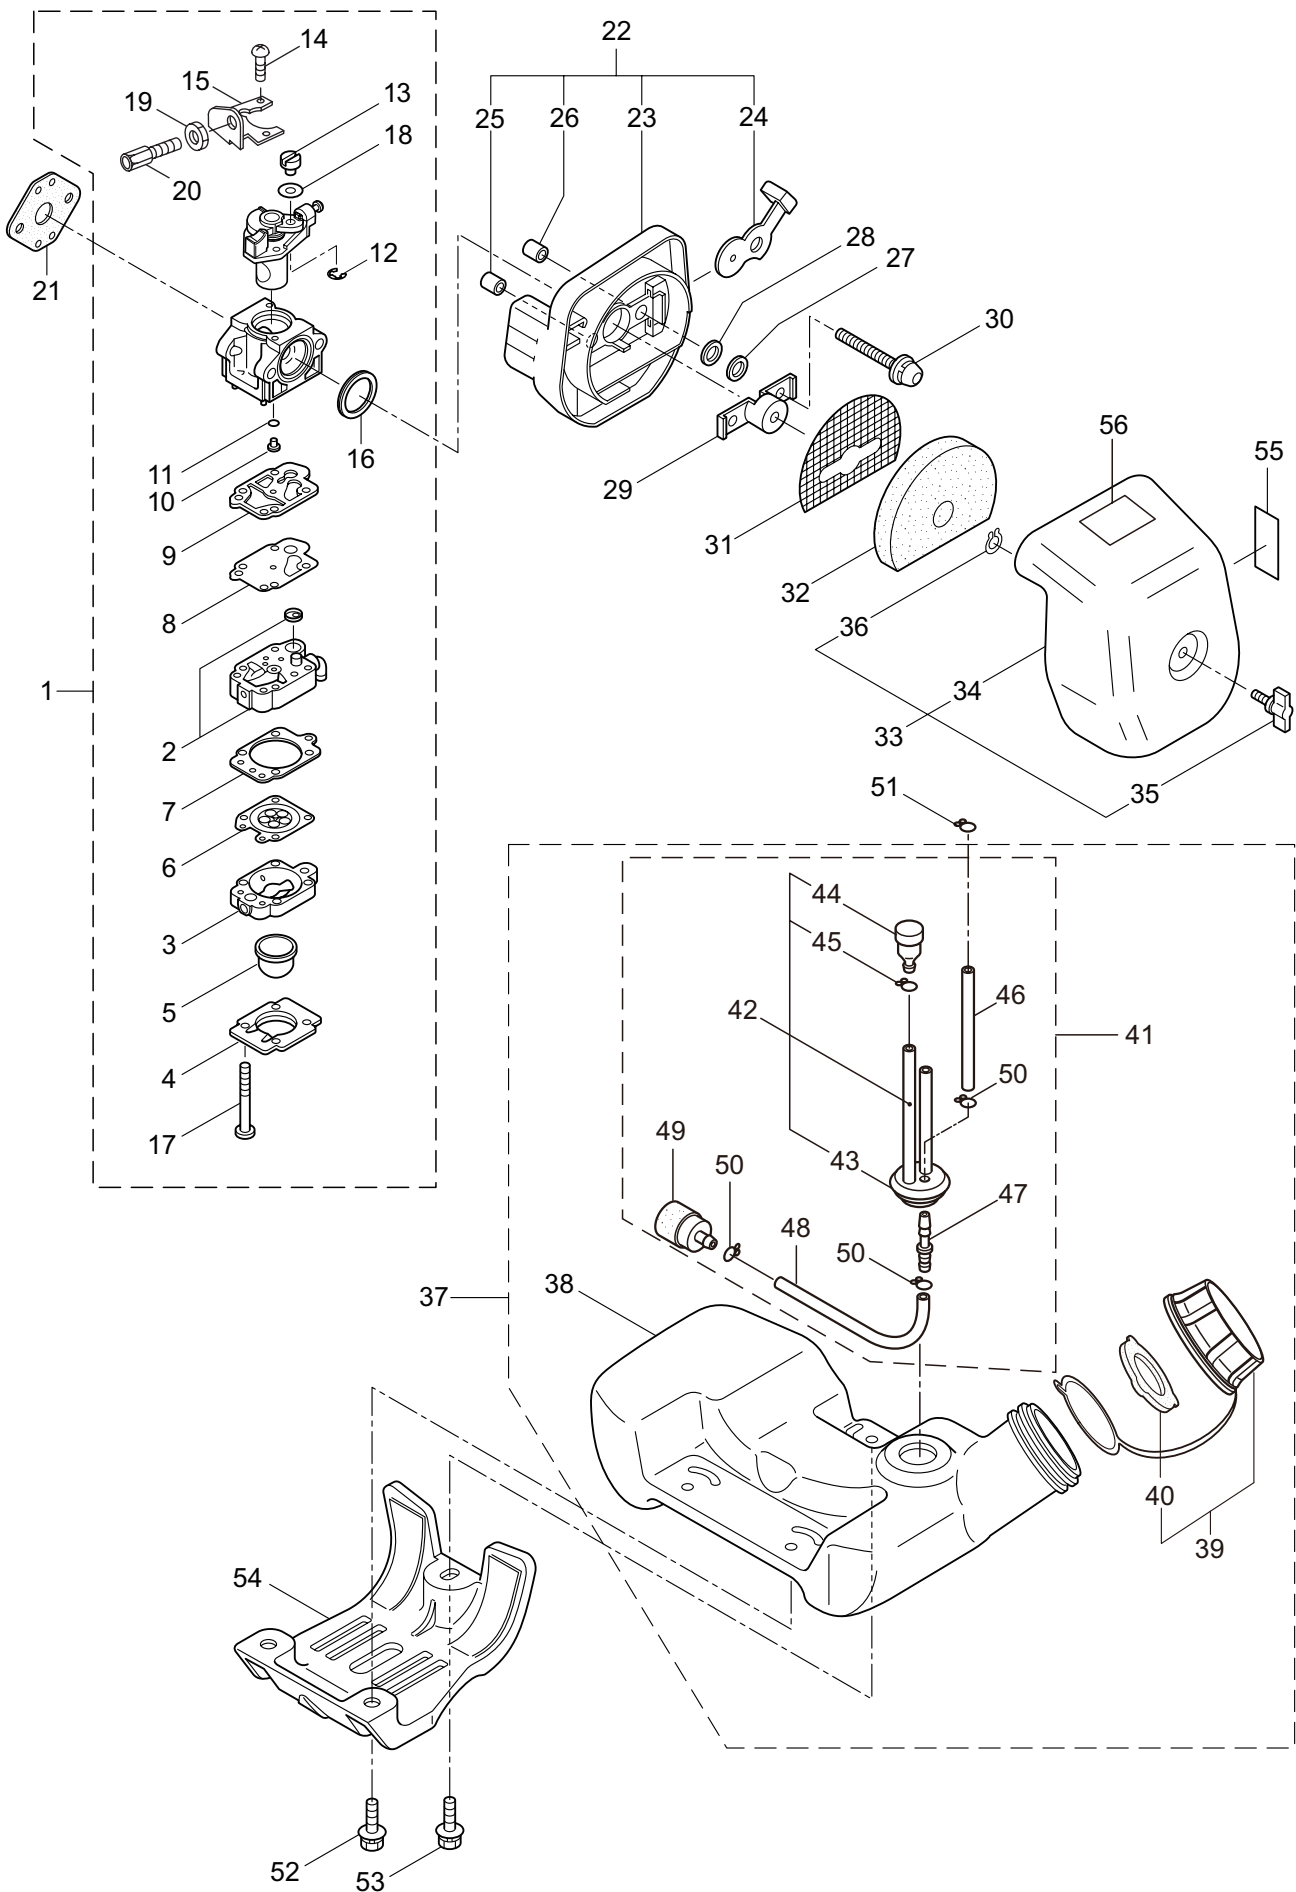

4. EH230DSL
CARBURETOR, FUEL TANK

Ref. No.	Part No.	Part Name	Q'ty	Remarks
4-46	289028	Pipe A	1	3x5x53L
4-47	288921	Joint	1	
4-48	289033	Pipe	1	3x5x100L
4-49	277887	Filter Ass'y	1	
4-50	261117	Clip	3	
4-51	261117	Clip	1	
4-52	281714	Cap Screw	2	M5x20
4-53	281715	Cap Screw	1	M5x20
4-54	281447	Stand	1	
4-55	261352	Label	1	Choke
4-56	285188	Label	1