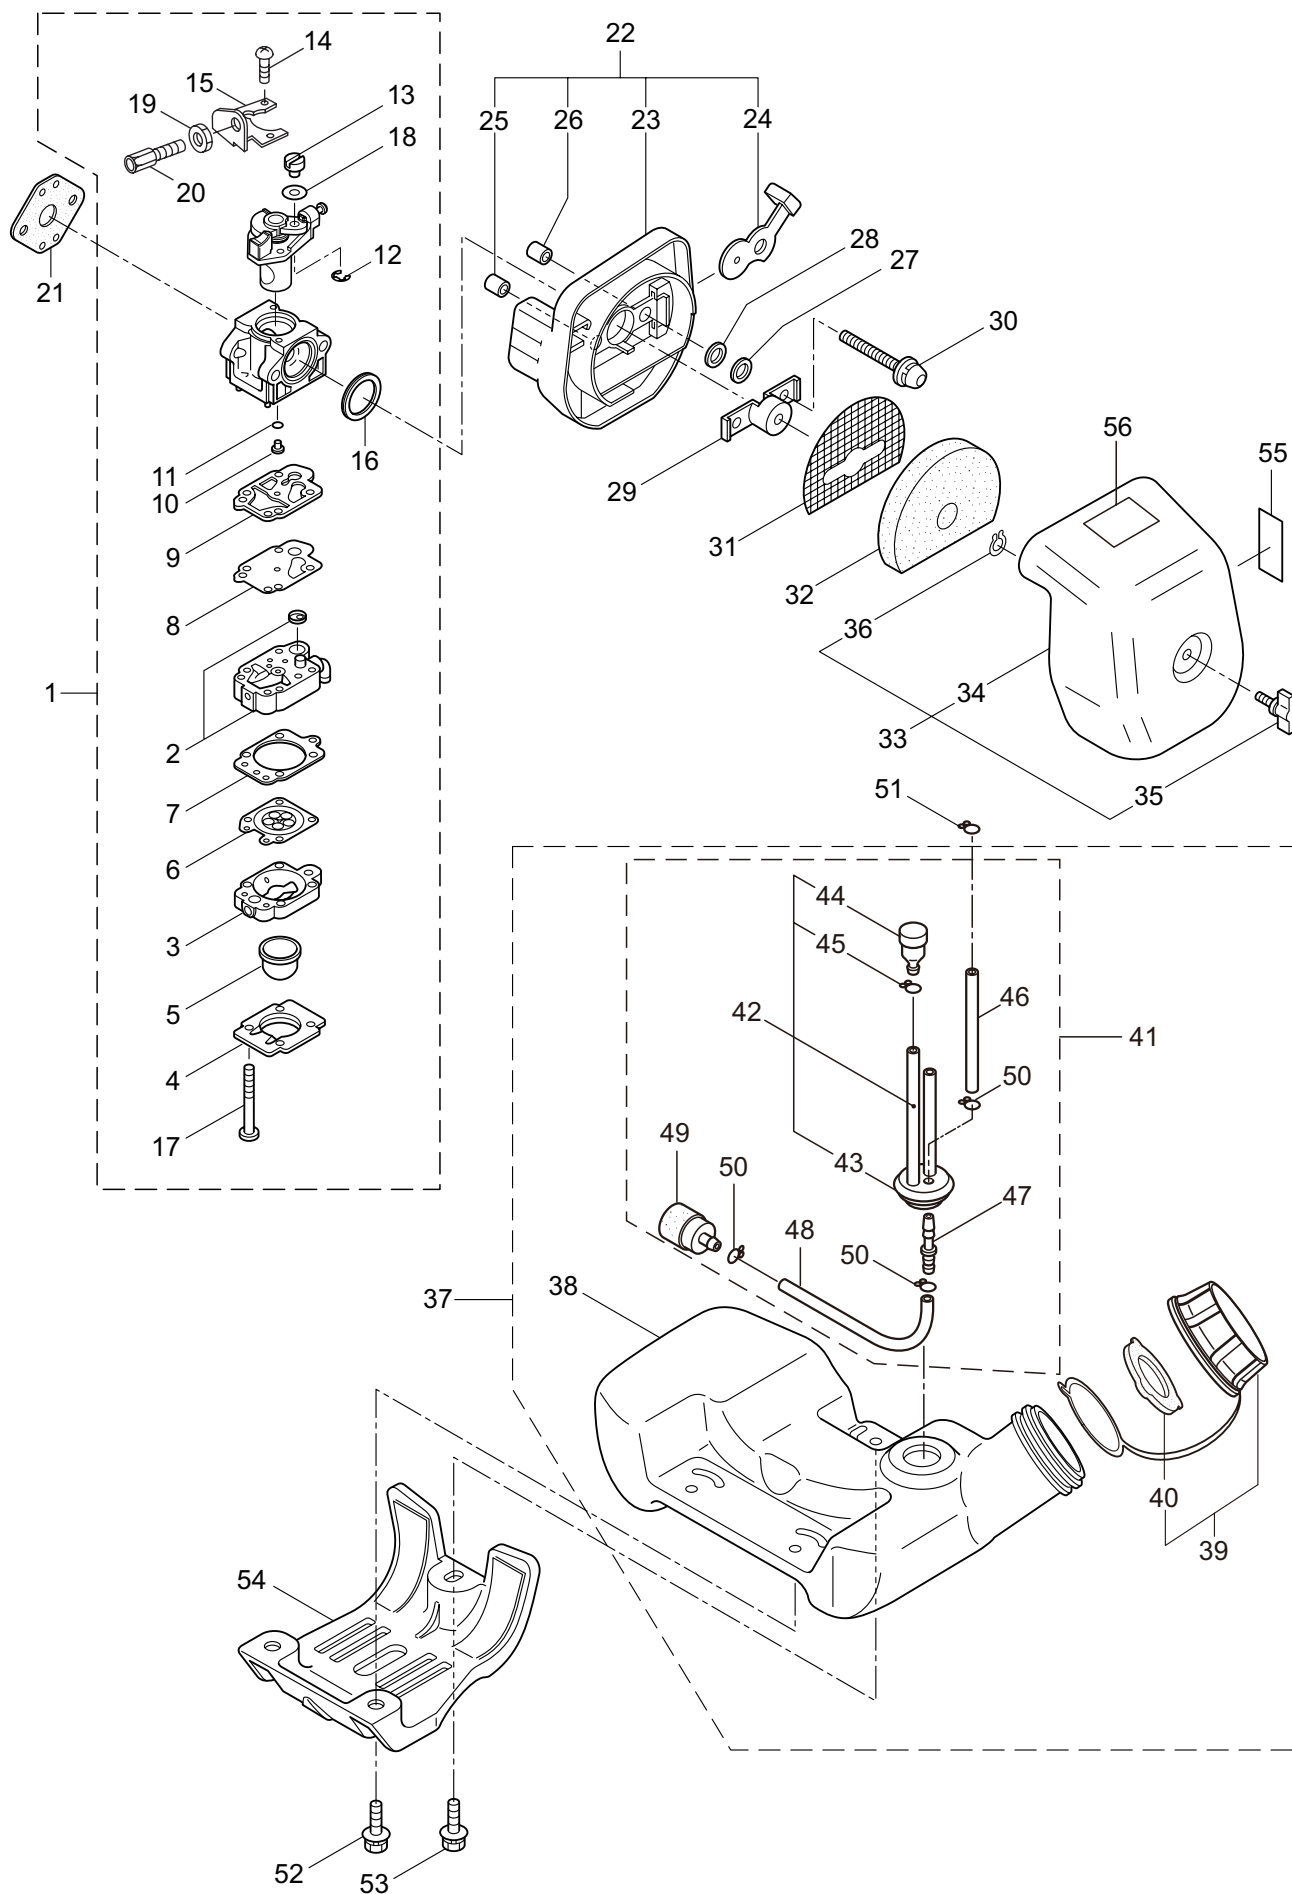

4. EH230DSL
CARBURETOR, FUEL TANK

Ref. No.	Part No.	Part Name	Q'ty	Remarks
4-1	286703	Carburetor Ass'y	1	Incl.2-20 New gasket required
4-2	264155	Pump Body	1	
4-3	262991	Purge Body	1	
4-4	262992	Cover Plate	1	
4-5	261874	Primer Bulb	1	
4-6	283905	Diaphragm, Meterring	1	
4-7	262993	Gasket	1	
4-8	262994	Diaphragm,Fuel Pump	1	
4-9	282576	Gasket	1	
4-10	281487	Main Jet	1	#37
4-11	261871	O-Ring	1	
4-12	261876	E-Ring	1	
4-13	261658	Swivel	1	
4-14	261875	Screw	2	
4-15	264677	Bracket	1	
4-16	261657	Packing	1	
4-17	262996	Screw	4	
4-18	264678	Washer	1	
4-19	261878	Nut	1	
4-20	263994	Adapter	1	
4-21	261864	Gasket	1	
4-22	268055	Air Filter Case Ass'y	1	Incl.23-26
4-23	268056	Air Filter Case	1	
4-24	268057	Valve	1	
4-25	268157	Sleeve	1	5.5x7.1x6L
4-26	268412	Sleeve	1	5.2x7.1x6.4L
4-27	263345	Packing	1	7.2x11xt1.3
4-28	263942	Washer	1	7.2x12xt0.15
4-29	263815	Stay	1	
4-30	264016	Cap Screw	2	M5x60
4-31	265026	Screen	1	
4-32	265027	Foam Element	1	
4-33	268058	Air Filter Cover Ass'y	1	Incl.34-36
4-34	268059	Air Filter Cover	1	
4-35	281438	Knob	1	
4-36	261734	Snap Ring	1	#5
4-37	246590	Fuel Tank Ass'y	1	Incl.34-46
4-38	285048	Fuel Tank	1	
4-39	289046	Tank Cap Ass'y	1	Incl.40
4-40	287058	Gasket	1	
4-41	289031	Fuel Pipe Pick-up Ass'y	1	Incl.42-50
4-42	289032	Fuel Pipe Ass'y	1	Incl.43-45
4-43	268065	Grommet	1	
4-44	261590	Breather	1	
4-45	261117	Clip	1