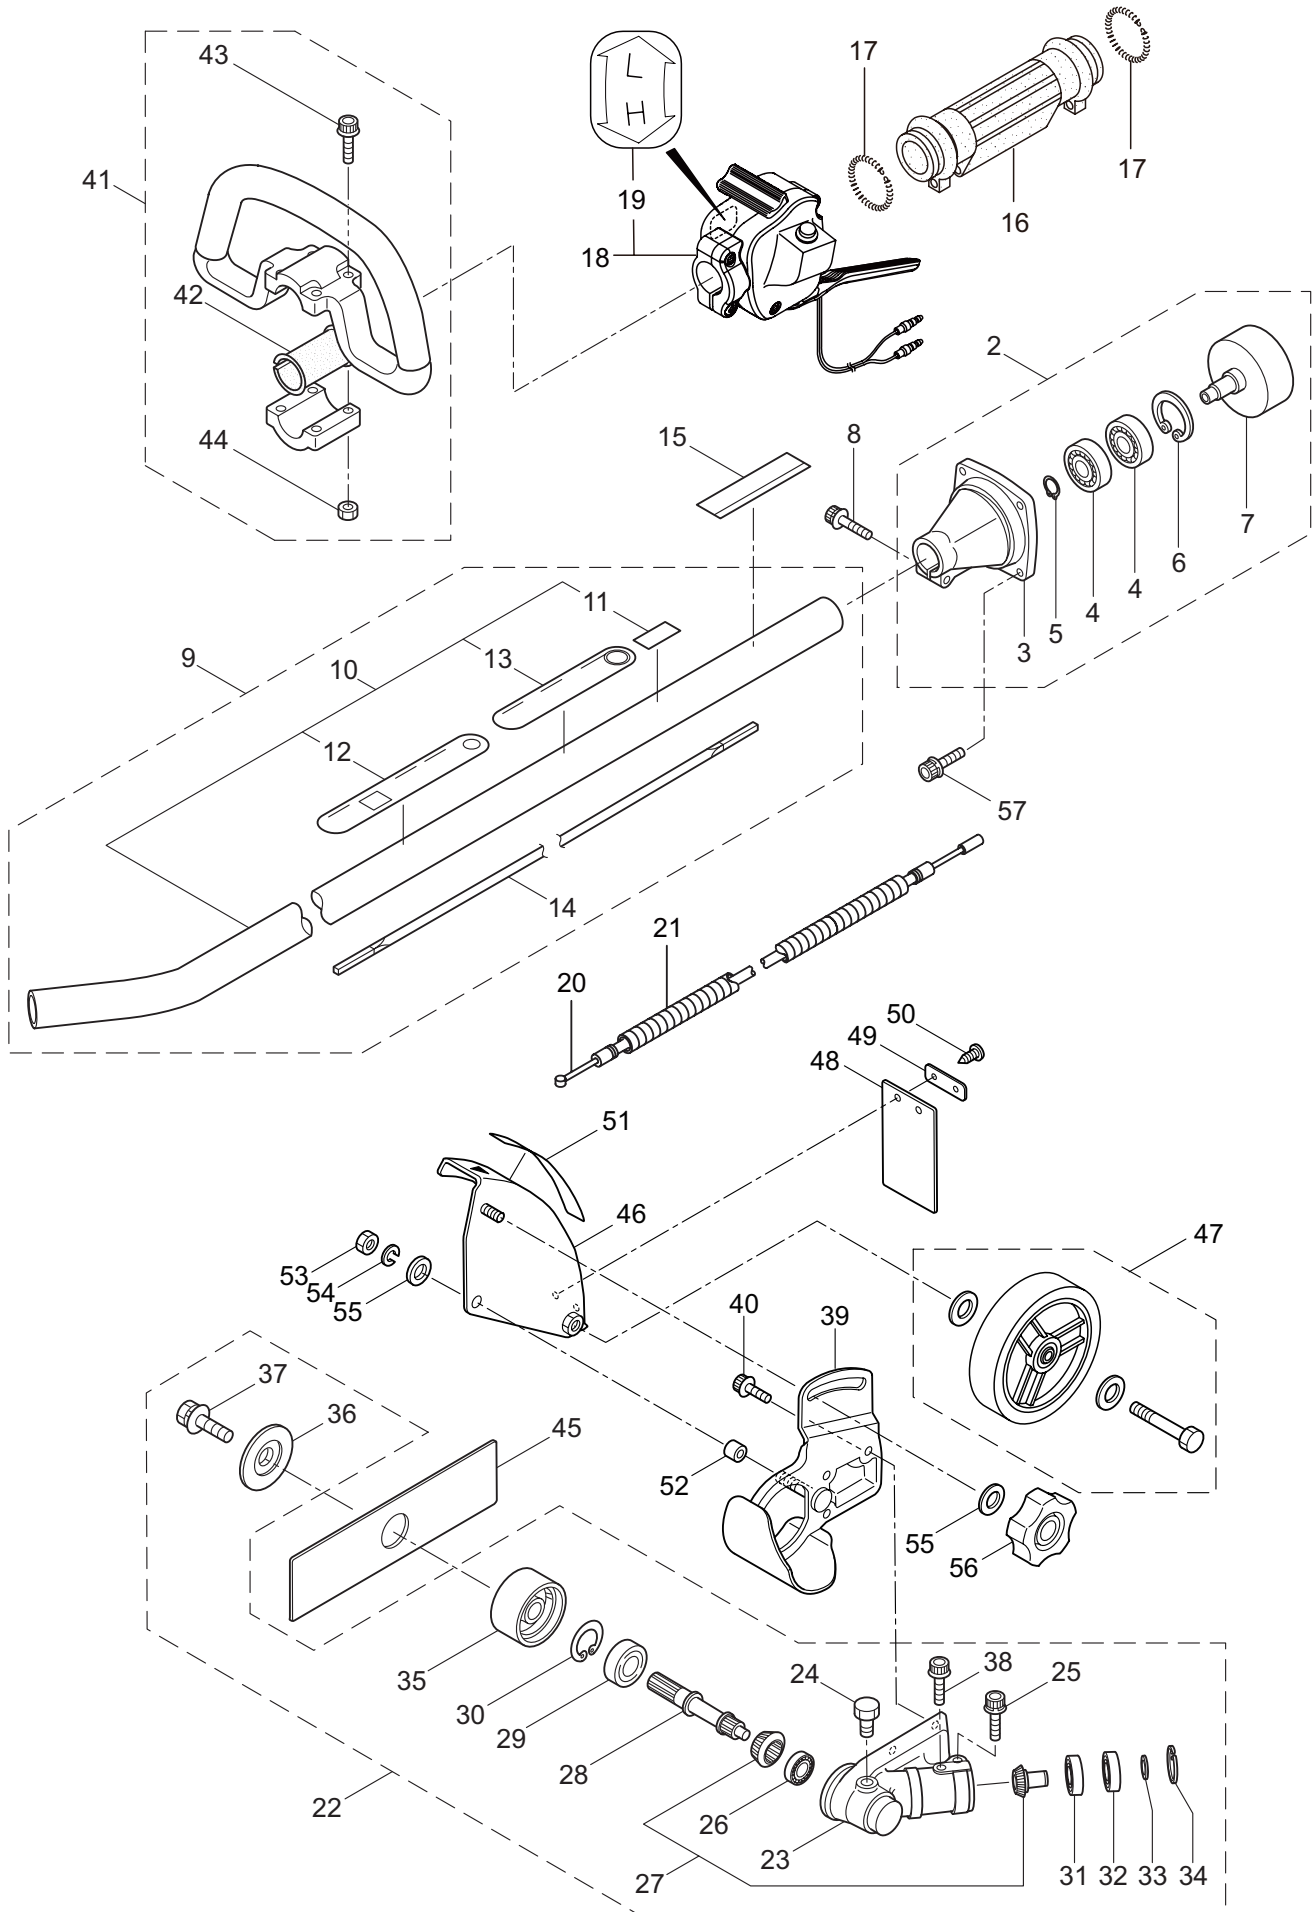

## CONTENTS

1. MAIN BODY .....	1 ~ 4
2. ACCESSORIES .....	5 ~ 6
3. ENGINE .....	7 ~ 10
4. CARBURETOR, FUEL TANK .....	11 ~ 14

2019. 12.

P/N 524922

1. E270  
MAIN BODY

Ref. No.	Part No.	Part Name	Q'ty	Remarks
1-1	364861	E270	1	
1-2	220155	Clutch Case Ass'y	1	Incl.3-7
1-3	220156	Clutch Case	1	
1-4	214161	Bearing	2	#600ZZ
1-5	014210	Snap Ring	1	#10
1-6	054676	Snap Ring	1	#26
1-7	218588	Clutch Drum	1	
1-8	261246	Cap Screw	1	M5x25
1-9	224556	Driveshaft Kit	1	Incl.10-14
1-10	224557	Driveshaft Tube Ass'y	1	Incl.11-13
1-11	223926	Label	1	Lubricate
1-12	221501	Label	1	Warning
1-13	221502	Label	1	Caution
1-14	224555	Driveshaft	1	
1-15	242129	Label	1	E270
1-16	211736	Shaft Grip	1	
1-17	211737	Band	2	
1-18	242050	Throttle Trigger Ass'y	1	Incl.19
1-19	237241	Label	1	
1-20	235752	Throttle Cable	1	
1-21	213548	Plastic Tube	1	#10x200L
1-22	220168	Gearcase Ass'y	1	Incl.23-38
1-23	219077	Gearcase	1	
1-24	234109	Bolt	1	M8x8
1-25	261246	Cap Screw	1	M5x25
1-26	210554	Bearing	1	#608
1-27	227101	Gear Set	1	
1-28	216056	Blade Shaft	1	
1-29	212999	Bearing	1	#6001 2RK
1-30	055185	Snap Ring	1	H28
1-31	210560	Bearing	1	#609
1-32	140268	Bearing	1	#609Z
1-33	228477	Snap Ring	1	#9
1-34	140270	Snap Ring	1	#24
1-35	220148	Boss Adapter	1	
1-36	232852	Clamping Washer	1	
1-37	215610	Bolt	1	M8x22,Counterclockwise
1-38	215993	Cap Screw	1	M5x10
1-39	238680	Plate Comp	1	
1-40	282802	Cap Screw	3	M5x18
1-41	215601	Loop Handle Ass'y	1	Incl.42-44
1-42	213171	Packing	1	
1-43	215608	Cap Screw	4	M5x30x16
1-44	081027	Nut	4	M5
1-45	216062	Cutting Blade	1	50x195xt3.2

1. E270  
MAIN BODY

Ref. No.	Part No.	Part Name	Q'ty	Remarks
1-46	220158	Shield	1	
1-47	229590	Wheel Ass'y	1	
1-48	220162	Flap	1	
1-49	238686	Plate	1	t1.6
1-50	128195	Screw	2	M4x8
1-51	221528	Label	1	Caution
1-52	220165	Collar	1	8.2x10x8L
1-53	126521	Nut	1	M8
1-54	126232	Spring Washer	1	M8
1-55	127216	Washer	2	M8
1-56	219088	Clamping Knob Ass'y	1	
1-57	261250	Cap Screw	4	M5x20