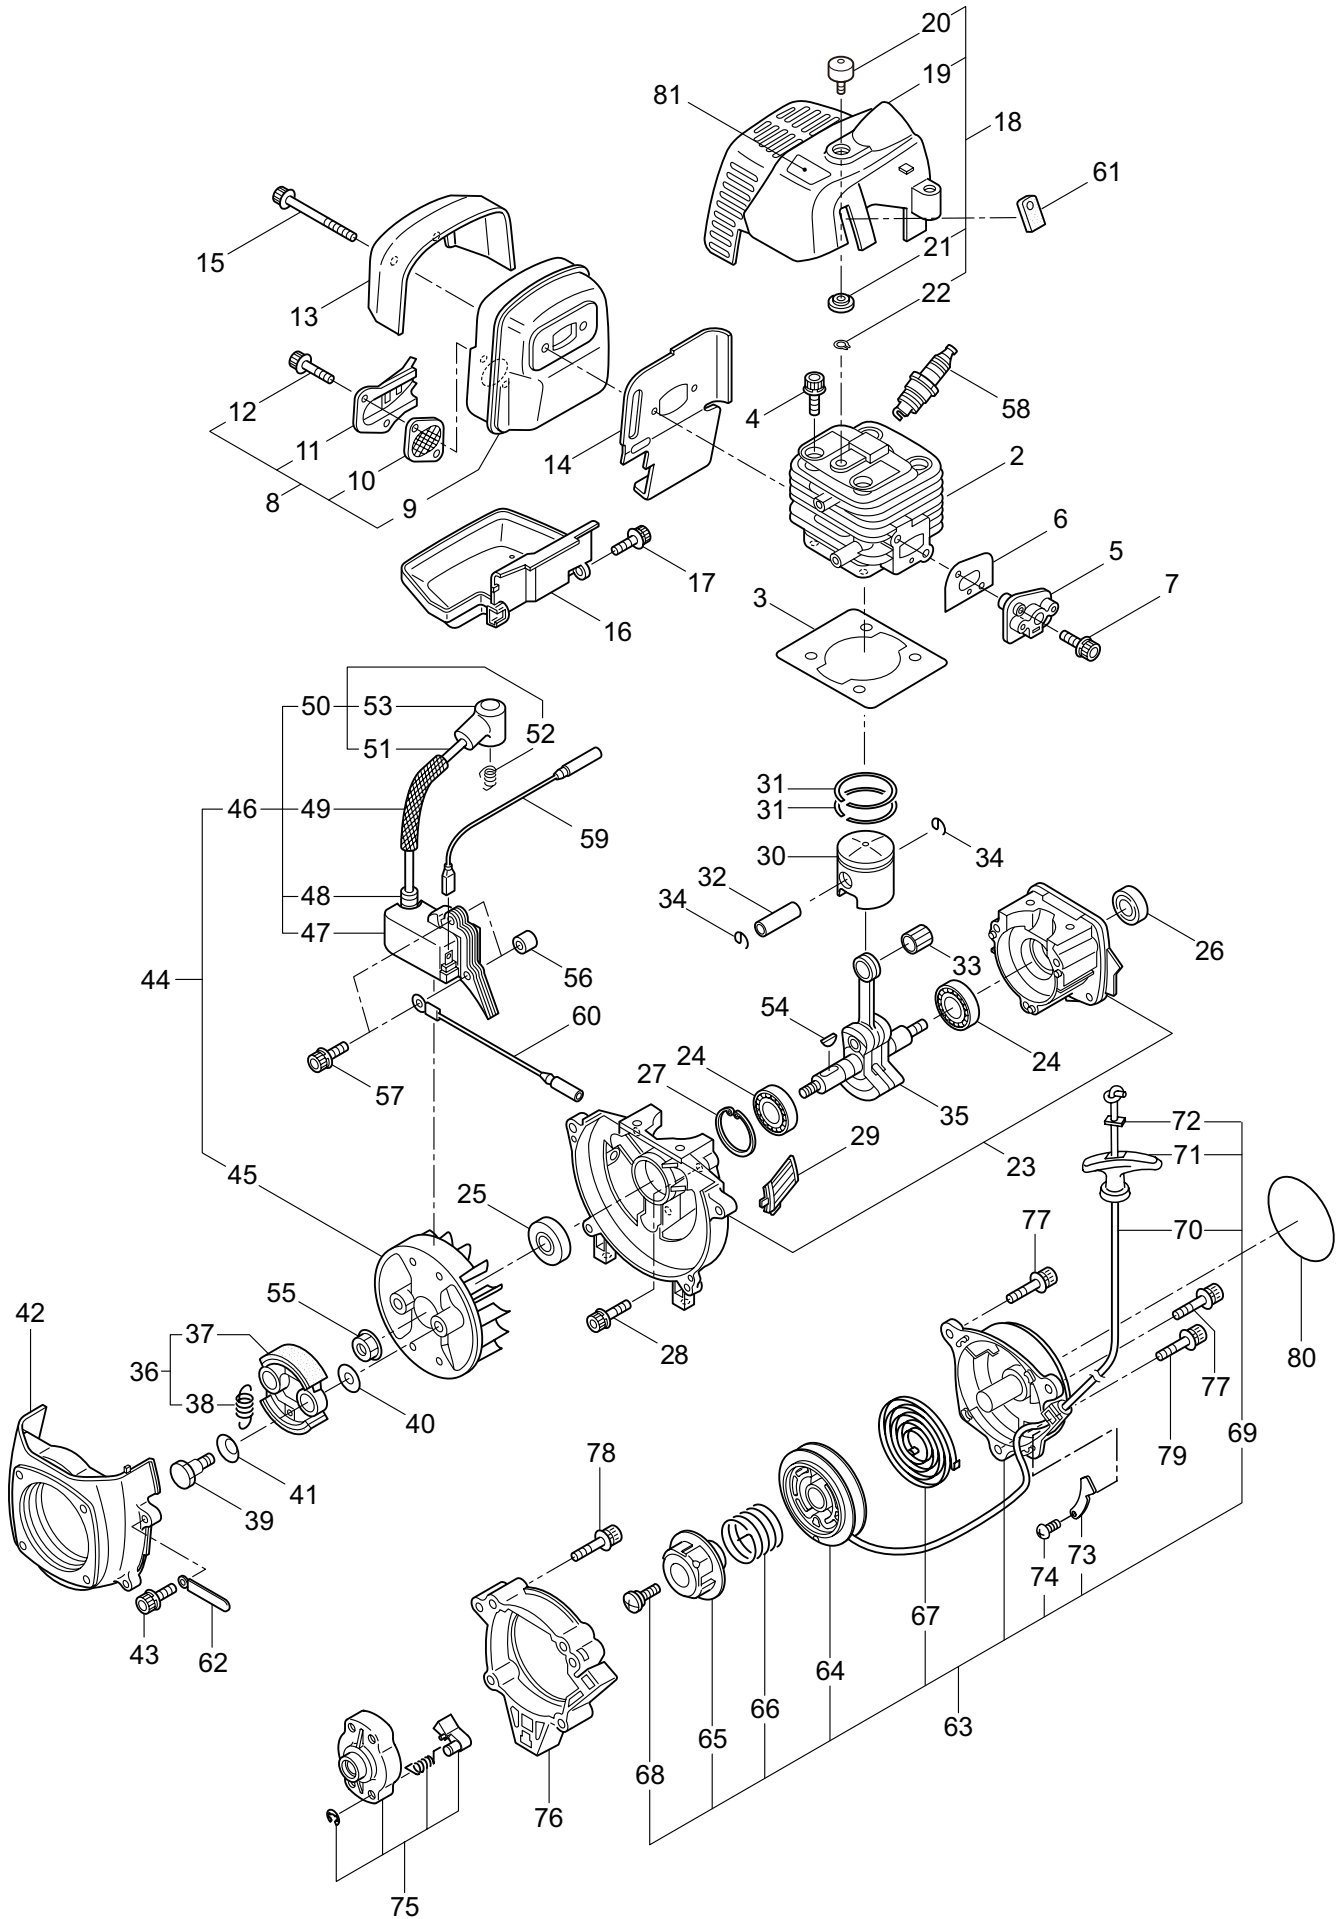

3. E270 ENGINE

Ref. No.	Part No.	Part Name	Q'ty	Remarks
3-46	283705	Ignition Coil Ass'y	1	Incl.47-53
3-47	283730	Coil	1	
3-48	261072	Cap	1	
3-49	283731	Tube	1	
3-50	283732	Spark Plug Wire Ass'y	1	Incl.51-53
3-51	283733	Spark Plug Wire	1	
3-52	261075	Connector	1	
3-53	261074	Plug Boot	1	
3-54	261076	Woodruff Key	1	3x10
3-55	261417	Nut,Rotor	1	M8
3-56	280381	Spacer	2	
3-57	261256	Cap Screw	2	M4x25
3-58	285982	Spark Plug	1	NGK BPM8Y
3-59	261772	Lead	1	
3-60	268044	Lead	1	
3-61	269189	Grommet	1	
3-62	264588	Clamp	1	
3-63	273254	Starter Ass'y	1	Incl.64-74
3-64	283504	Reel	1	
3-65	283505	Cam Plate	1	
3-66	283506	Spring	1	
3-67	261721	Spiral Spring	1	
3-68	267213	Screw	1	
3-69	273261	Rope Ass'y	1	Incl.70-72
3-70	283579	Stater Rope	1	
3-71	287651	Starter Grip	1	
3-72	283511	Rope Stopper	1	
3-73	277328	Cover	1	
3-74	273037	Screw	1	
3-75	283575	Starter Pawl Ass'y	1	
3-76	284698	Adapter Ass'y	1	
3-77	283391	Cap Screw	2	M4x20
3-78	265726	Cap Screw	4	M4x16
3-79	282096	Cap Screw	1	M4x16WSW
3-80	246562	Label	1	CER260
3-81	246650	Label	1	MARUYAMA E270