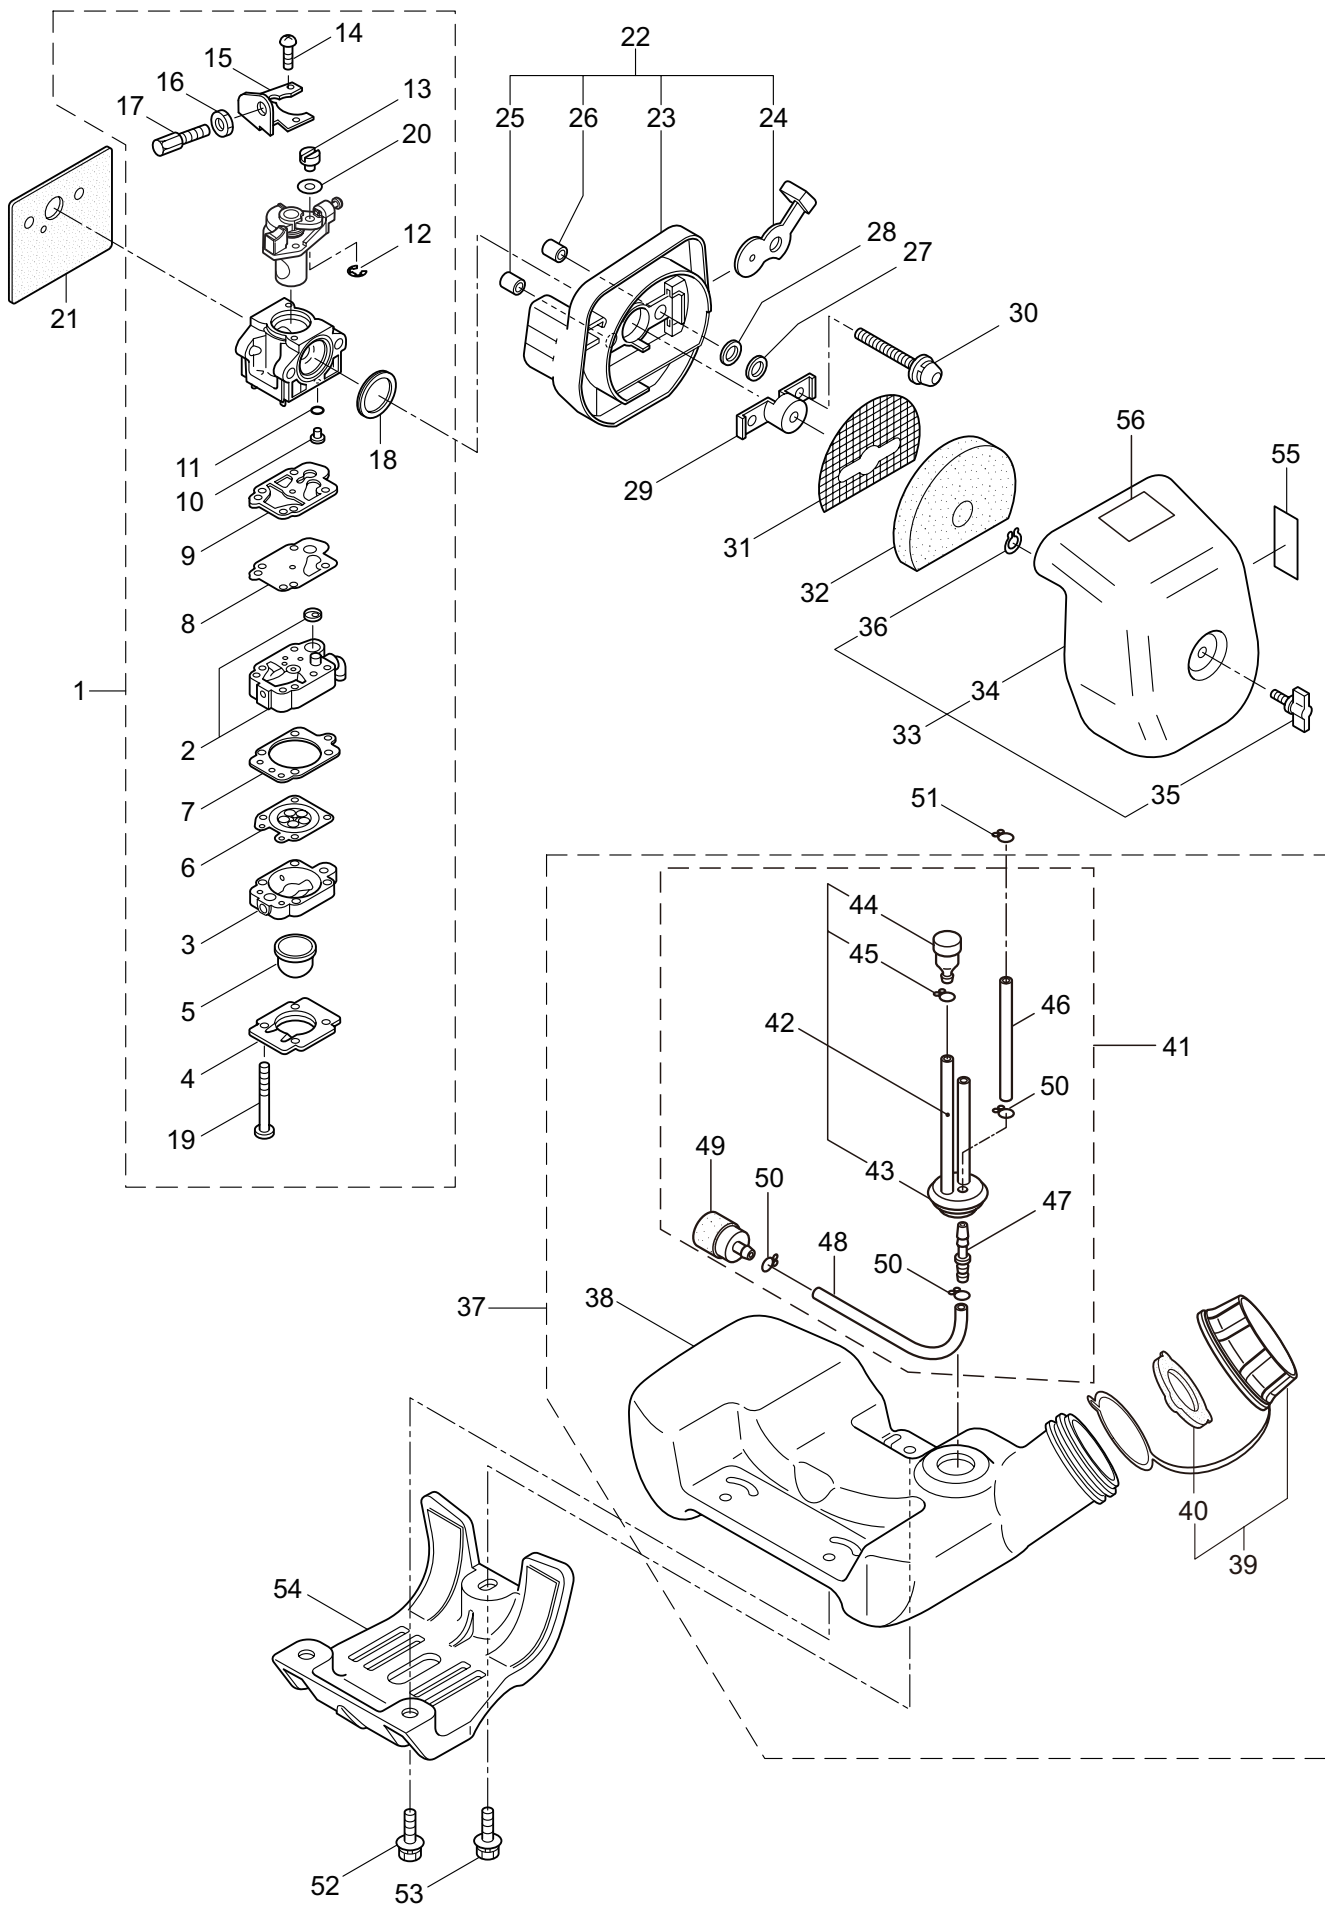

4. E270
CARBURETOR, FUEL TANK

Ref. No.	Part No.	Part Name	Q'ty	Remarks
4-46	289028	Pipe A	1	3x5x53L
4-47	288921	Joint	1	
4-48	289033	Pipe	1	3x5x100L
4-49	277887	Filter Ass'y	1	
4-50	261117	Clip	3	
4-51	261117	Clip	1	
4-52	281714	Cap Screw	2	M5x20
4-53	281715	Cap Screw	1	M5x20
4-54	281441	Stand	1	
4-55	261352	Label	1	Choke
4-56	285188	Label	1