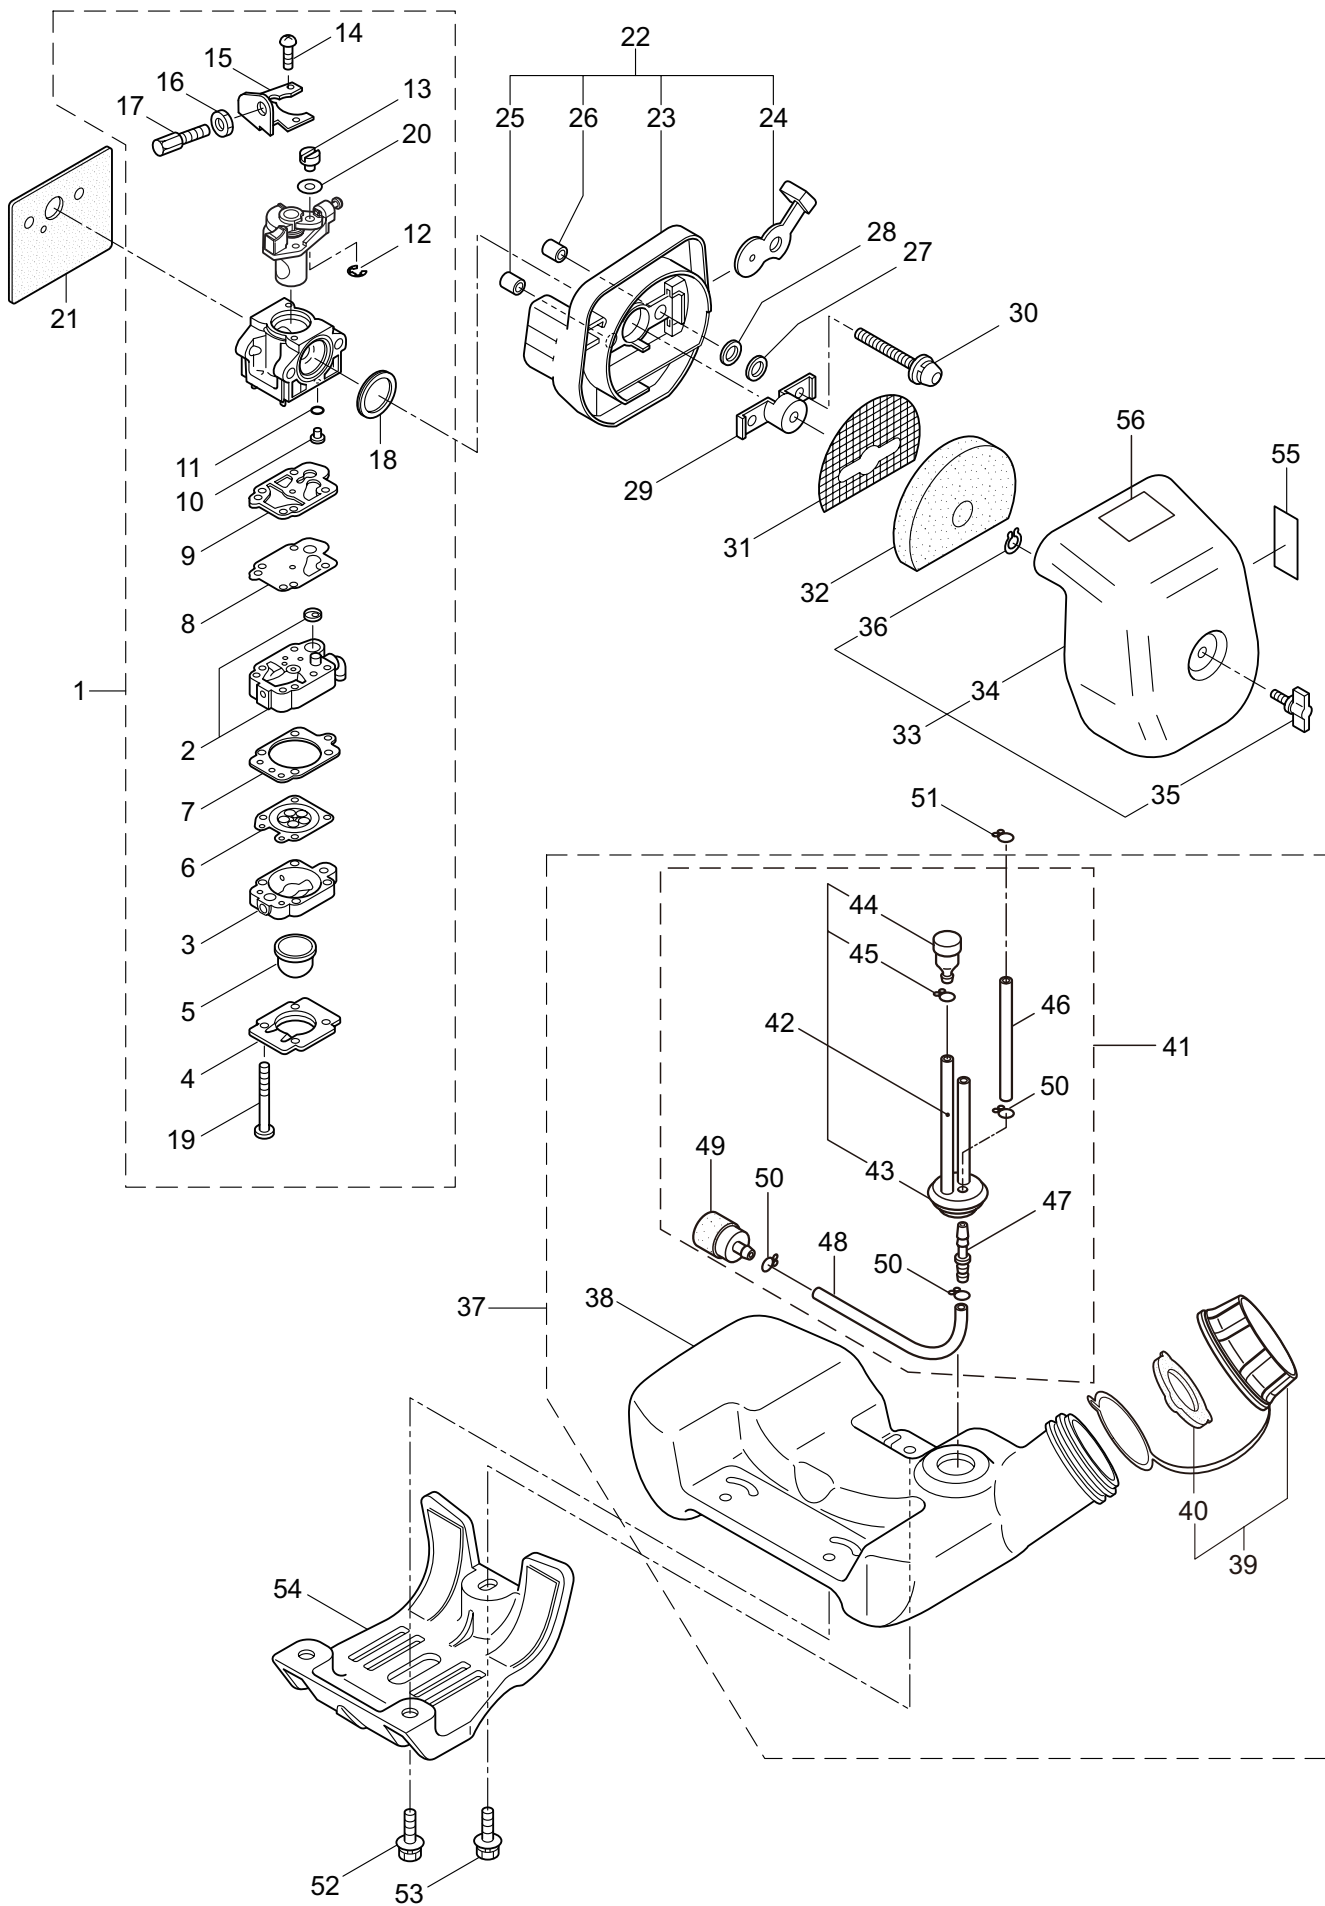

4. E270
CARBURETOR, FUEL TANK

Ref. No.	Part No.	Part Name	Q'ty	Remarks
4-1	283898	Carburetor Ass'y	1	Incl.2-20 New gasket required
4-2	264155	Pump Body	1	
4-3	262991	Purge Body	1	
4-4	262992	Cover Plate	1	
4-5	261874	Primer Bulb	1	
4-6	283905	Diaphragm, Meterring	1	
4-7	262993	Gasket	1	
4-8	262994	Diaphragm,Fuel Pump	1	
4-9	282576	Gasket	1	
4-10	281487	Main Jet	1	#37
4-11	261871	O-Ring	1	
4-12	261876	E-Ring	1	
4-13	261658	Swivel	1	
4-14	261875	Screw	2	
4-15	264677	Bracket	1	
4-16	261878	Nut	1	
4-17	263994	Adapter	1	
4-18	261657	Packing	1	
4-19	262996	Screw	4	
4-20	264678	Washer	1	
4-21	269762	Gasket	1	
4-22	268055	Air Filter Case Ass'y	1	Incl.23-26
4-23	268056	Air Filter Case	1	
4-24	268057	Valve	1	
4-25	268157	Sleeve	1	5.5x7.1x6L
4-26	268412	Sleeve	1	5.2x7.1x6.4L
4-27	263345	Packing	1	7.2x11xt1.3
4-28	263942	Washer	1	7.2x12xt0.15
4-29	263815	Stay	1	
4-30	264016	Cap Screw	2	M5x60
4-31	265026	Screen	1	
4-32	265027	Foam Element	1	
4-33	268058	Air Filter Cover Ass'y	1	Incl.34-36
4-34	268059	Air Filter Cover	1	
4-35	281438	Knob	1	
4-36	261734	Snap Ring	1	#5
4-37	246592	Fuel Tank Ass'y	1	Incl.38-50
4-38	284820	Fuel Tank	1	
4-39	289046	Tank Cap Ass'y	1	Incl.40
4-40	287058	Gasket	1	
4-41	289035	Fuel Pipe Pick-up Ass'y	1	Incl.42-50
4-42	289036	Fuel Pipe Ass'y	1	Incl.43-45
4-43	268065	Grommet	1	
4-44	261590	Breather	1	
4-45	261117	Clip	1