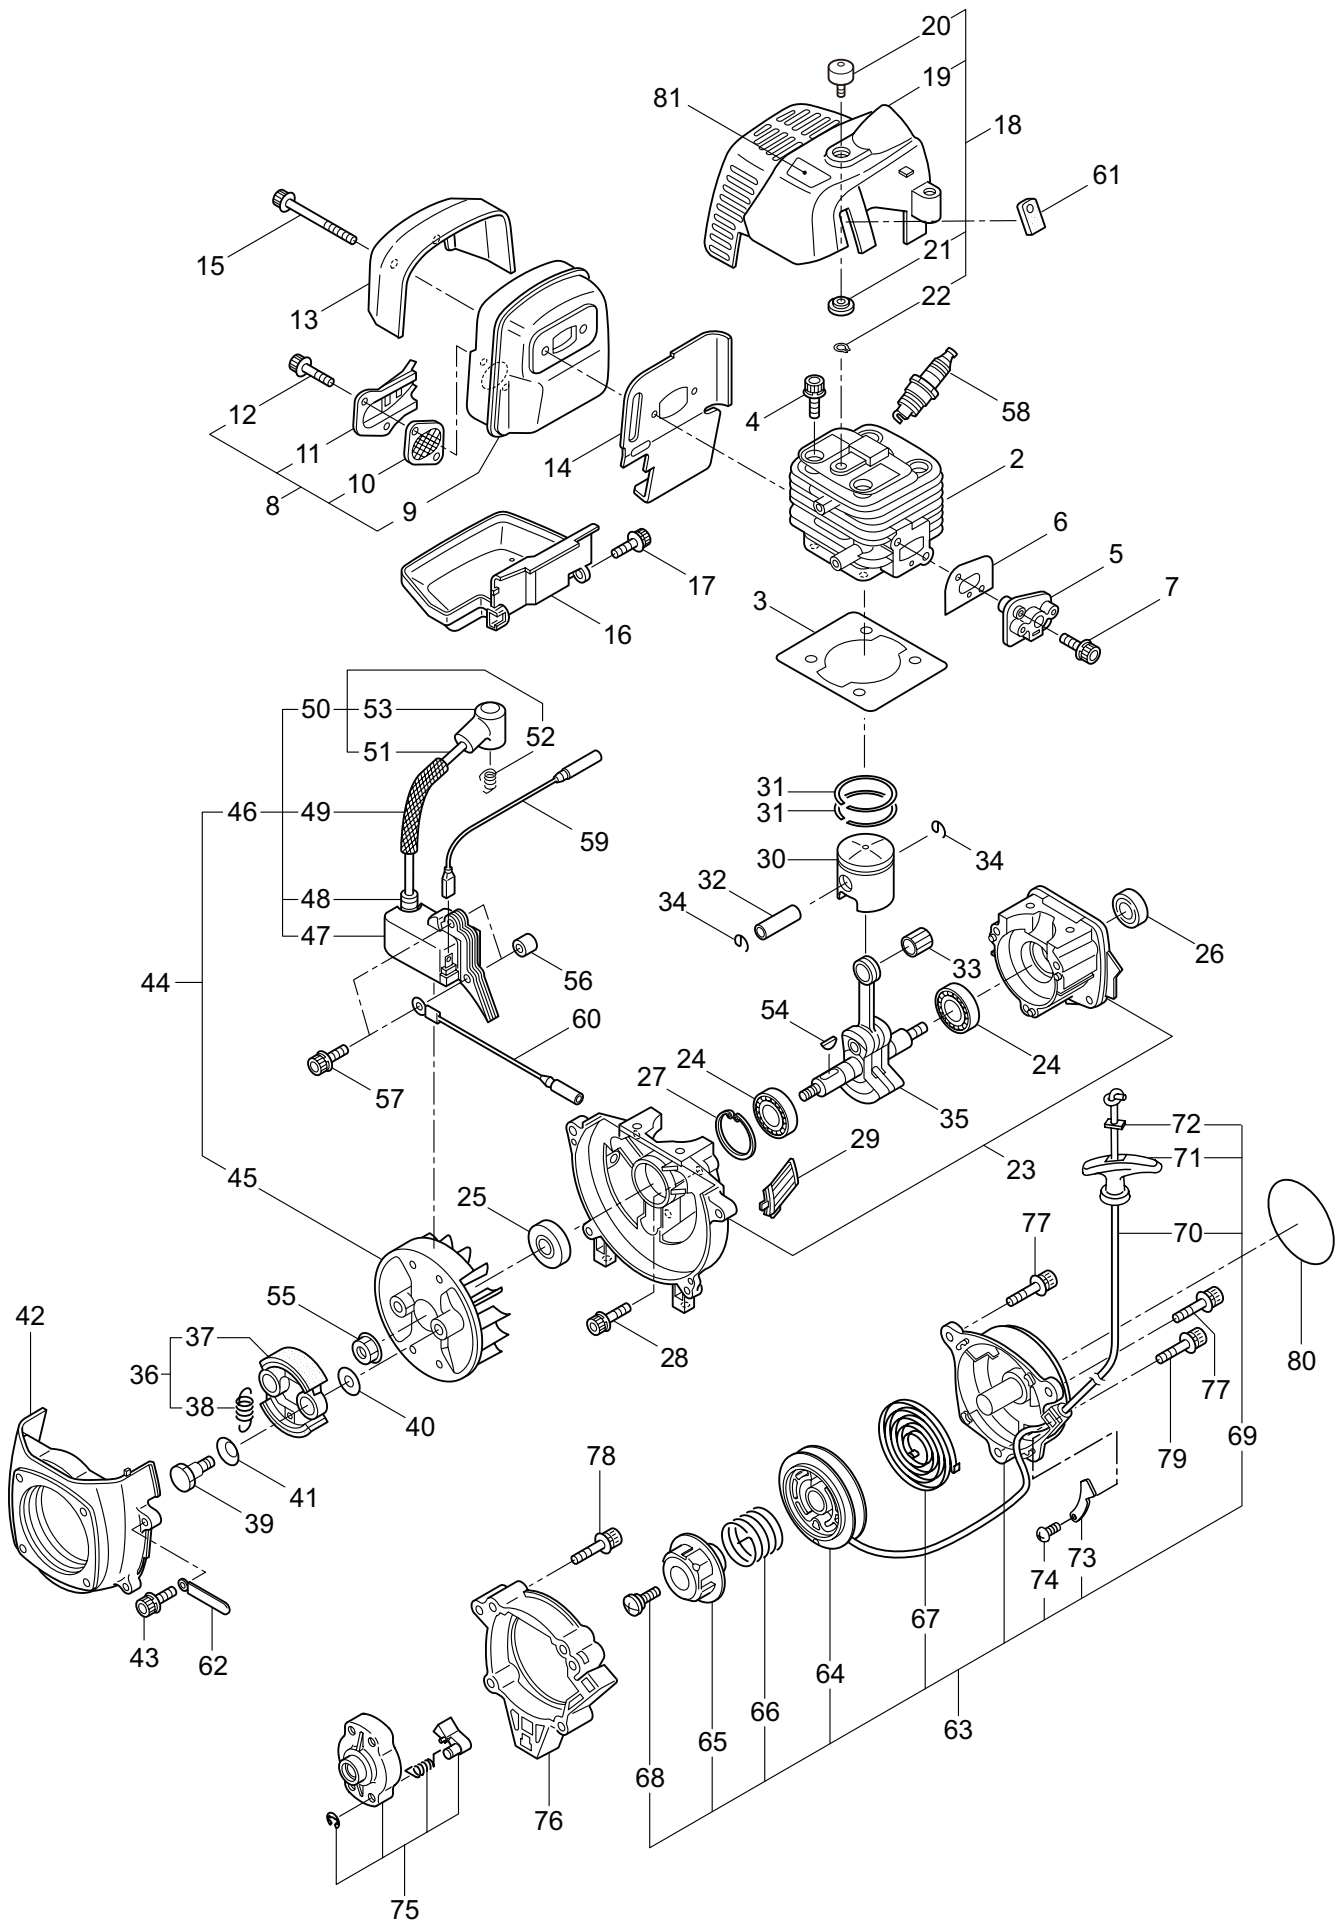

3. E270 ENGINE

Ref. No.	Part No.	Part Name	Q'ty	Remarks
3-1	875368	Engine	1	CE260/86
3-2	283734	Cylinder	1	
3-3	283783	Gasket	1	
3-4	261250	Cap Screw	4	M5x20
3-5	269144	Insulator	1	New gasket required
3-6	267049	Gasket	1	
3-7	265924	Cap Screw	2	M5x25
3-8	282208	Muffler Ass'y	1	Incl.9-12
3-9	282209	Muffler Comp	1	
3-10	267056	Spark Arrester	1	
3-11	268171	Muffler Tail	1	
3-12	265107	Cap Screw	2	M4x10
3-13	284071	Holder	1	
3-14	283940	Gasket	1	
3-15	266402	Cap Screw	2	M5x55
3-16	281435	Under Cover	1	
3-17	267191	Cap Screw	1	M5x16
3-18	286707	Top Cover Ass'y	1	Incl.19-22
3-19	281434	Top Cover	1	
3-20	286300	Knob	1	
3-21	261020	Spacer	1	
3-22	261734	Snap Ring	1	#5
3-23	289582	Crankcase	1	
3-24	280488	Bearing	2	PPL 6001
3-25	261492	Oil Seal	1	ISCD12287
3-26	261386	Oil Seal	1	ISCD12227
3-27	055185	Snap Ring	1	H28
3-28	261612	Cap Screw	3	M5x30
3-29	281442	Screen	1	
3-30	272809	Piston	1	
3-31	261496	Piston Ring	2	(2)Required
3-32	261497	Piston Pin	1	
3-33	261037	Bearing,Needle	1	KBK8x11x11.8x1
3-34	261576	Clip,Piston	2	
3-35	265197	Crankshaft/Conn.Rod Ass'y	1	
3-36	267327	Clutch Ass'y	1	Incl.37,38
3-37	267342	Clutch Shoe	2	(2)required
3-38	267345	Spring,Clutch	1	
3-39	264505	Bolt	2	
3-40	261189	Washer	2	6x16.5x1.2
3-41	261777	Wave Washer	2	
3-42	281433	Fan Cover	1	
3-43	261250	Cap Screw	4	M5x20
3-44	283729	Magneto Ass'y	1	Incl.45-53
3-45	268253	Rotor/Fan	1