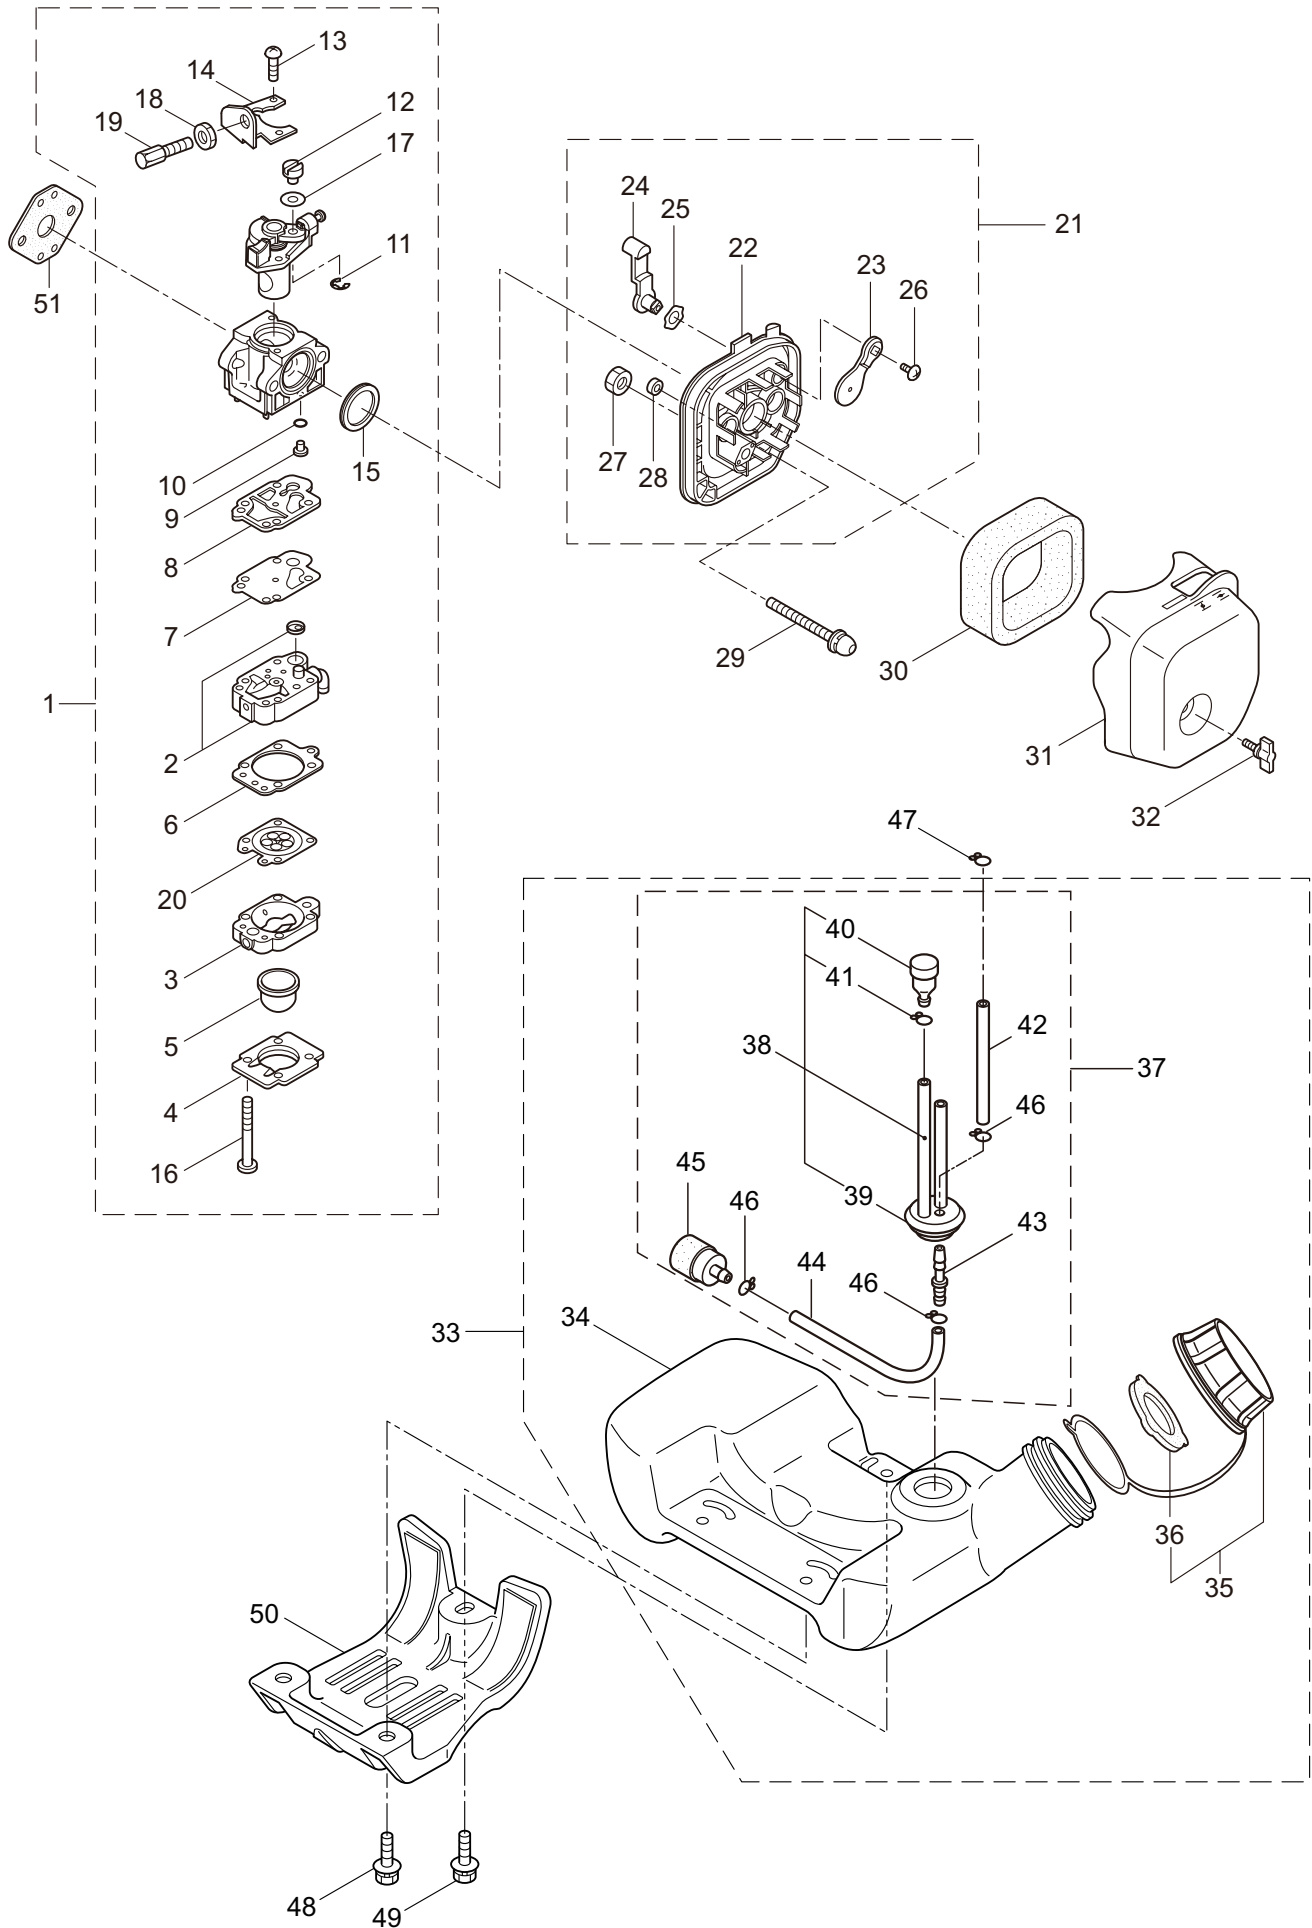

4. BT230L
CARBURETOR, FUEL TANK

Ref. No.	Part No.	Part Name	Q'ty	Remarks
4-46	261117	Clip	3	
4-47	261117	Clip	1	
4-48	281714	Cap Screw	2	M5x20
4-49	281715	Cap Screw	1	M5x20
4-50	281447	Stand	1	
4-51	261864	Gasket	1