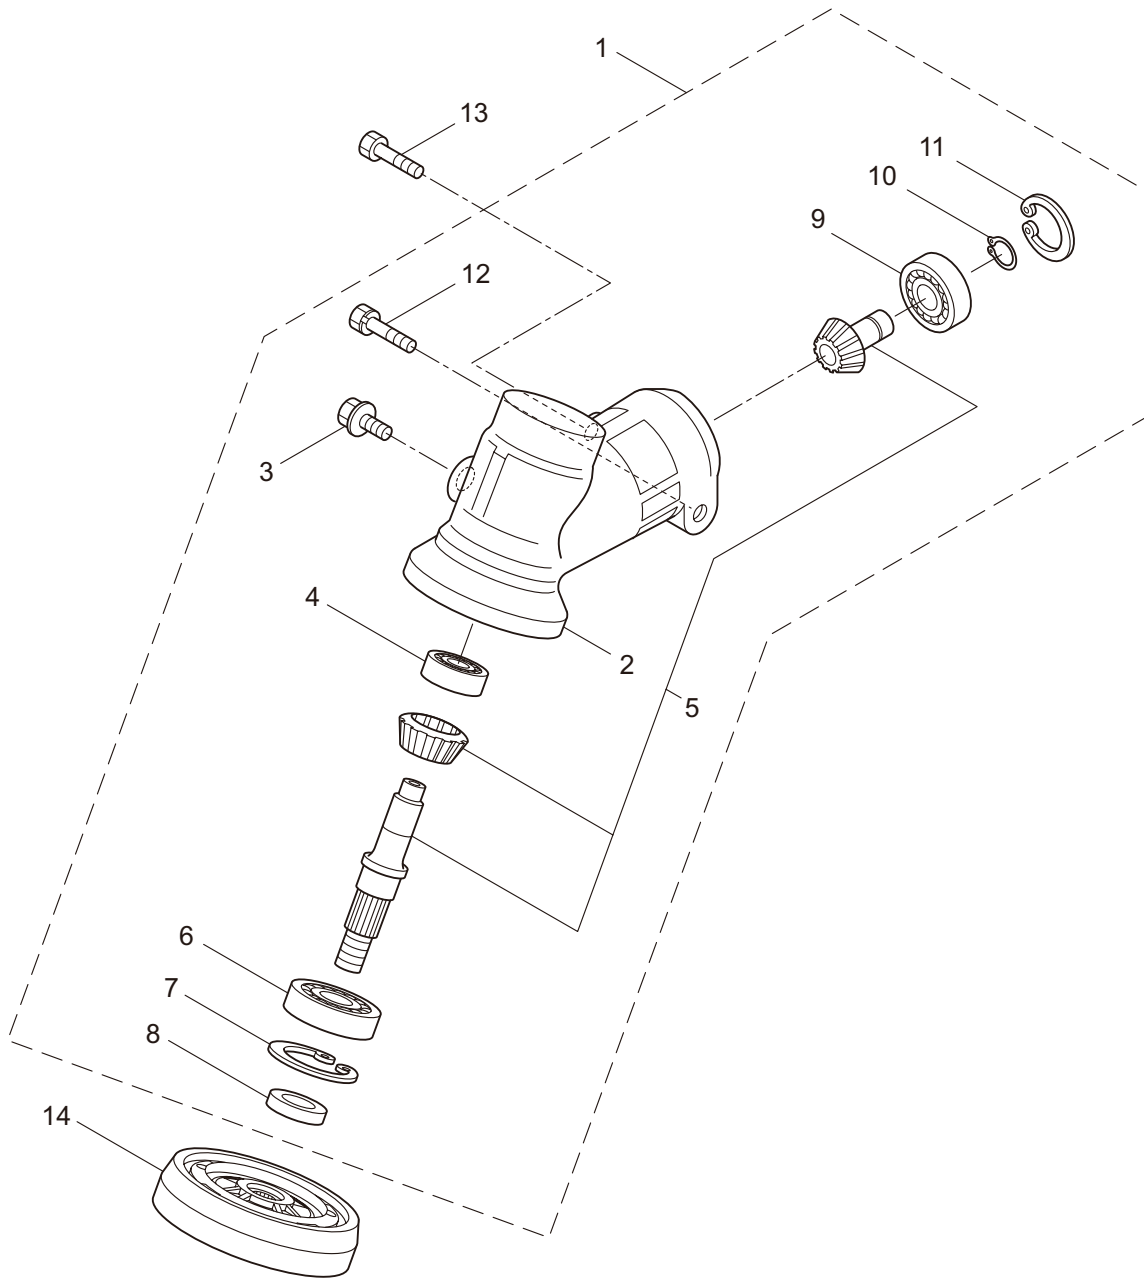

PARTS LIST

BT230L

CONTENTS

1. MAIN BODY	1 ~ 2
2. GEARCASE.....	3 ~ 4
3. ENGINE	5 ~ 8
4. CARBURETOR, FUEL TANK	9 ~ 12
5. ACCESSORIES	13 ~ 14

2020. 08.

MARUYAMA

P/N 524906-1

1. BT230L
MAIN BODY

Ref. No.	Part No.	Part Name	Q'ty	Remarks
1-1	364845	BT230L	1	
1-2	817002	Bolt	4	M5x20
1-3	226692	Clutch Case Ass'y	1	Incl.4-6
1-4	226664	Clutch Case	1	
1-5	016405	Bearing	1	#6200ZZ
1-6	013825	Snap Ring	1	#30
1-7	096042	Bolt	1	M5x30
1-8	089737	Bolt	1	M5x12
1-9	269991	Cushion	1	
1-10	242649	Driveshaft Tube Ass'y	1	Incl.21,22
1-11	224644	Driveshaft Ass'y	1	
1-12	222671	Clutch Drum	1	
1-13	211736	Shaft Grip	1	
1-14	211737	Band	2	
1-15	242050	Throttle Trigger Ass'y	1	Incl.16
1-16	237241	Label	1	
1-17	235752	Throttle Cable	1	
1-18	213548	Plastic Tube	1	#10x200L
1-19	225962	Bracket	1	
1-20	242044	Label	1	BT230L
1-21	221501	Label	1	Warning
1-22	221502	Label	1	Caution
1-23	225734	Loop Handle Ass'y	1	Incl.24,25
1-24	222142	Screw	4	M5x28
1-25	081027	Nut	4	M5
1-26	232227	Cover Ass'y	1	Incl.27-31
1-27	225961	Safety Cover	1	
1-28	231493	String Cutter	1	
1-29	092548	Bolt	2	M5x15
1-30	081027	Nut	2	M5
1-31	212972	String Cutter Cover	1	
1-32	225963	Threaded Bracket	1	
1-33	096042	Bolt	2	M5x30

2. BT230L
GEARCASE

Ref. No.	Part No.	Part Name	Q'ty	Remarks
2-1	226401	Gearcase Ass'y	1	Incl.2-12
2-2	226284	Gearcase	1	
2-3	225897	Bolt	1	M6x8
2-4	226285	Bearing	1	#626
2-5	227108	Gear Set	1	
2-6	112184	Bearing	1	#6000DDU
2-7	054676	Snap Ring	1	#26
2-8	225898	Collar	1	10x16xt2.6
2-9	226286	Bearing	1	#609ZZ
2-10	228477	Snap Ring	1	#9
2-11	140270	Snap Ring	1	#24
2-12	092550	Bolt	1	M5x25-7T
2-13	089737	Bolt	1	M5x12
2-14	225891	Boss Adapter	1	

4. BT230L
CARBURETOR, FUEL TANK

Ref. No.	Part No.	Part Name	Q'ty	Remarks
4-46	261117	Clip	3	
4-47	261117	Clip	1	
4-48	281714	Cap Screw	2	M5x20
4-49	281715	Cap Screw	1	M5x20
4-50	281447	Stand	1	
4-51	261864	Gasket	1	