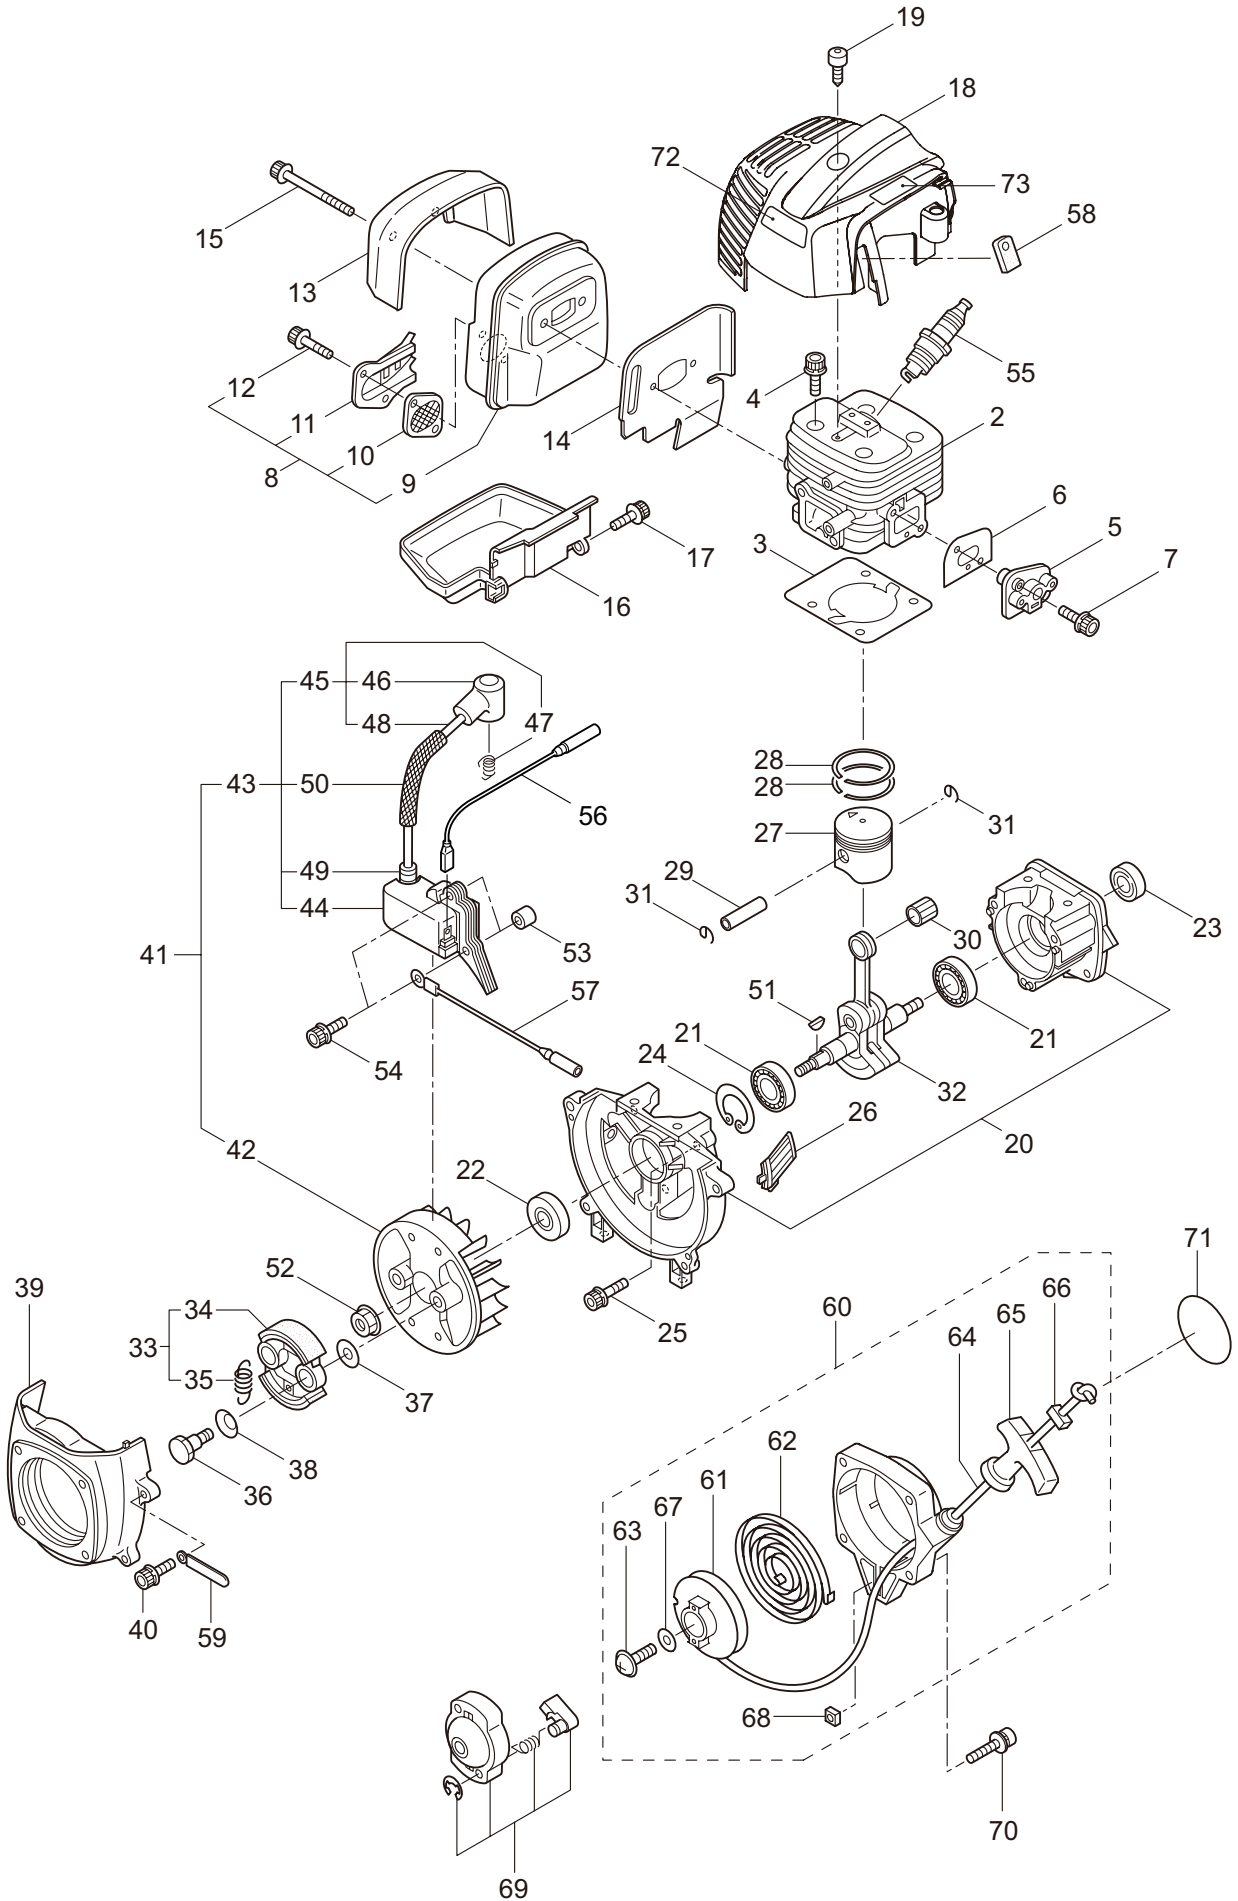

3. BT230L ENGINE

Ref. No.	Part No.	Part Name	Q'ty	Remarks
3-1	875352	Engine	1	CE230/122
3-2	288499	Cylinder	1	
3-3	286074	Gasket	1	
3-4	261250	Cap Screw	4	M5x20
3-5	269144	Insulator	1	New gasket required
3-6	267049	Gasket	1	
3-7	265924	Cap Screw	2	M5x25
3-8	282208	Muffler Ass'y	1	Incl.9-12
3-9	282209	Muffler Comp	1	
3-10	267056	Spark Arrester	1	
3-11	268171	Muffler Tail	1	
3-12	265107	Cap Screw	2	M4x10
3-13	268461	Holder	1	
3-14	281440	Gasket	1	
3-15	266402	Cap Screw	2	M5x55
3-16	281446	Under Cover	1	
3-17	267191	Cap Screw	1	M5x16
3-18	287601	Top Cover	1	
3-19	286349	Knob	1	
3-20	289246	Crankcase	1	
3-21	280488	Bearing	2	PPL 6001
3-22	261492	Oil Seal	1	ISCD12287
3-23	261386	Oil Seal	1	ISCD12227
3-24	055185	Snap Ring	1	H28
3-25	261612	Cap Screw	3	M5x30
3-26	281442	Screen	1	
3-27	283379	Piston	1	
3-28	282177	Piston Ring	2	
3-29	261036	Piston Pin	1	
3-30	263957	Bearing, Needle	1	KTV81112EG01 B2
3-31	261576	Clip,Piston	2	
3-32	246382	Crankshaft/Conn.Rod Ass'y	1	
3-33	269168	Clutch Ass'y	1	Incl.34,35
3-34	269169	Clutch Shoe	2	(2)required
3-35	269173	Spring, Clutch	1	
3-36	269647	Clutch Bolt	2	
3-37	269175	Washer	2	6.1x15x1.6
3-38	261777	Wave Washer	2	
3-39	287606	Fan Cover	1	
3-40	261250	Cap Screw	4	M5x20
3-41	286269	Magneto Ass'y	1	Incl.42-50
3-42	286271	Rotor/Fan	1	
3-43	281705	Ignition Coil Ass'y	1	Incl.44-50
3-44	281706	Coil	1	
3-45	281707	Spark Plug Wire Ass'y	1	Incl.46-48