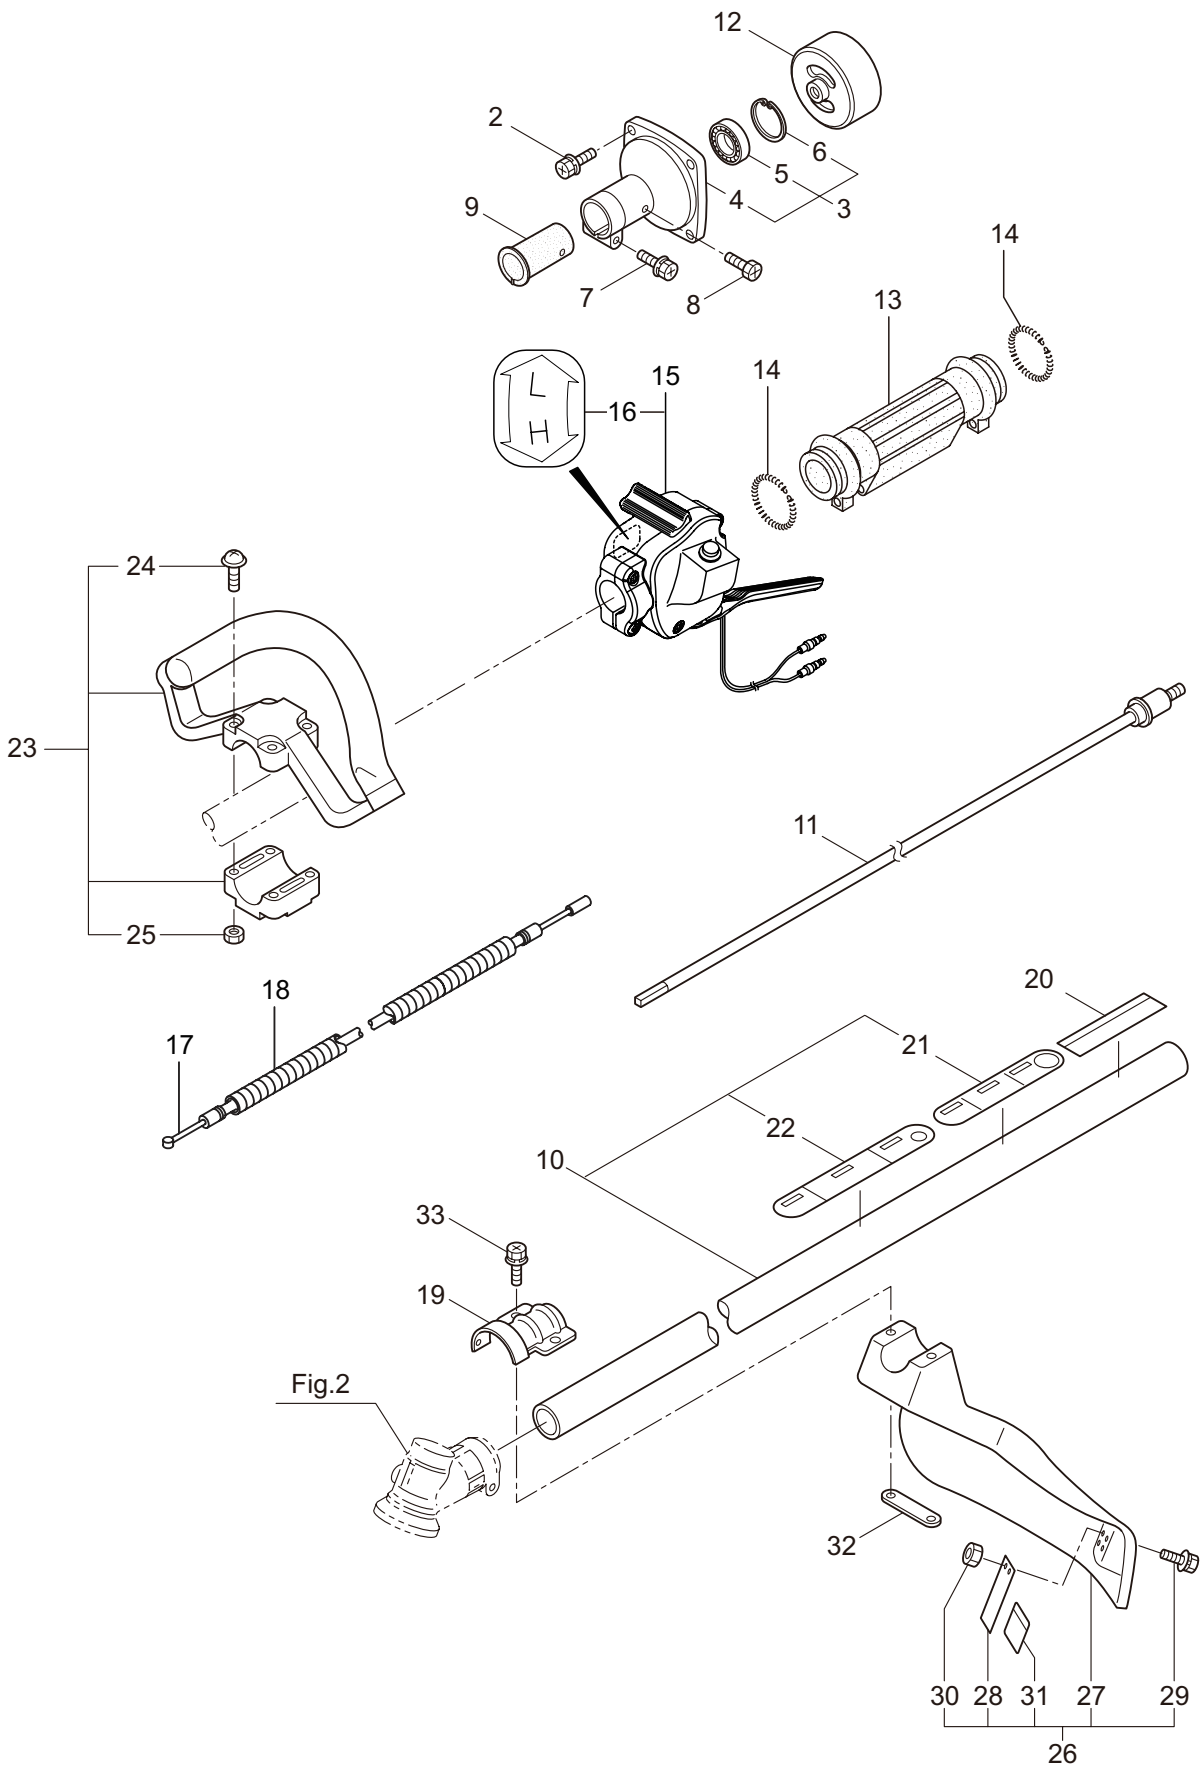

PARTS LIST

BT230L

CONTENTS

1. MAIN BODY	1 ~ 2
2. GEARCASE.....	3 ~ 4
3. ENGINE	5 ~ 8
4. CARBURETOR, FUEL TANK	9 ~ 12
5. ACCESSORIES	13 ~ 14

2020. 08.

MARUYAMA

P/N 524906-1

1. BT230L
MAIN BODY

Ref. No.	Part No.	Part Name	Q'ty	Remarks
1-1	364845	BT230L	1	
1-2	817002	Bolt	4	M5x20
1-3	226692	Clutch Case Ass'y	1	Incl.4-6
1-4	226664	Clutch Case	1	
1-5	016405	Bearing	1	#6200ZZ
1-6	013825	Snap Ring	1	#30
1-7	096042	Bolt	1	M5x30
1-8	089737	Bolt	1	M5x12
1-9	269991	Cushion	1	
1-10	242649	Driveshaft Tube Ass'y	1	Incl.21,22
1-11	224644	Driveshaft Ass'y	1	
1-12	222671	Clutch Drum	1	
1-13	211736	Shaft Grip	1	
1-14	211737	Band	2	
1-15	242050	Throttle Trigger Ass'y	1	Incl.16
1-16	237241	Label	1	
1-17	235752	Throttle Cable	1	
1-18	213548	Plastic Tube	1	#10x200L
1-19	225962	Bracket	1	
1-20	242044	Label	1	BT230L
1-21	221501	Label	1	Warning
1-22	221502	Label	1	Caution
1-23	225734	Loop Handle Ass'y	1	Incl.24,25
1-24	222142	Screw	4	M5x28
1-25	081027	Nut	4	M5
1-26	232227	Cover Ass'y	1	Incl.27-31
1-27	225961	Safety Cover	1	
1-28	231493	String Cutter	1	
1-29	092548	Bolt	2	M5x15
1-30	081027	Nut	2	M5
1-31	212972	String Cutter Cover	1	
1-32	225963	Threaded Bracket	1	
1-33	096042	Bolt	2	M5x30

2. BT230L
GEARCASE

Ref. No.	Part No.	Part Name	Q'ty	Remarks
2-1	226401	Gearcase Ass'y	1	Incl.2-12
2-2	226284	Gearcase	1	
2-3	225897	Bolt	1	M6x8
2-4	226285	Bearing	1	#626
2-5	227108	Gear Set	1	
2-6	112184	Bearing	1	#6000DDU
2-7	054676	Snap Ring	1	#26
2-8	225898	Collar	1	10x16xt2.6
2-9	226286	Bearing	1	#609ZZ
2-10	228477	Snap Ring	1	#9
2-11	140270	Snap Ring	1	#24
2-12	092550	Bolt	1	M5x25-7T
2-13	089737	Bolt	1	M5x12
2-14	225891	Boss Adapter	1	

4. BT230L
CARBURETOR, FUEL TANK

Ref. No.	Part No.	Part Name	Q'ty	Remarks
4-46	261117	Clip	3	
4-47	261117	Clip	1	
4-48	281714	Cap Screw	2	M5x20
4-49	281715	Cap Screw	1	M5x20
4-50	281447	Stand	1	
4-51	261864	Gasket	1	