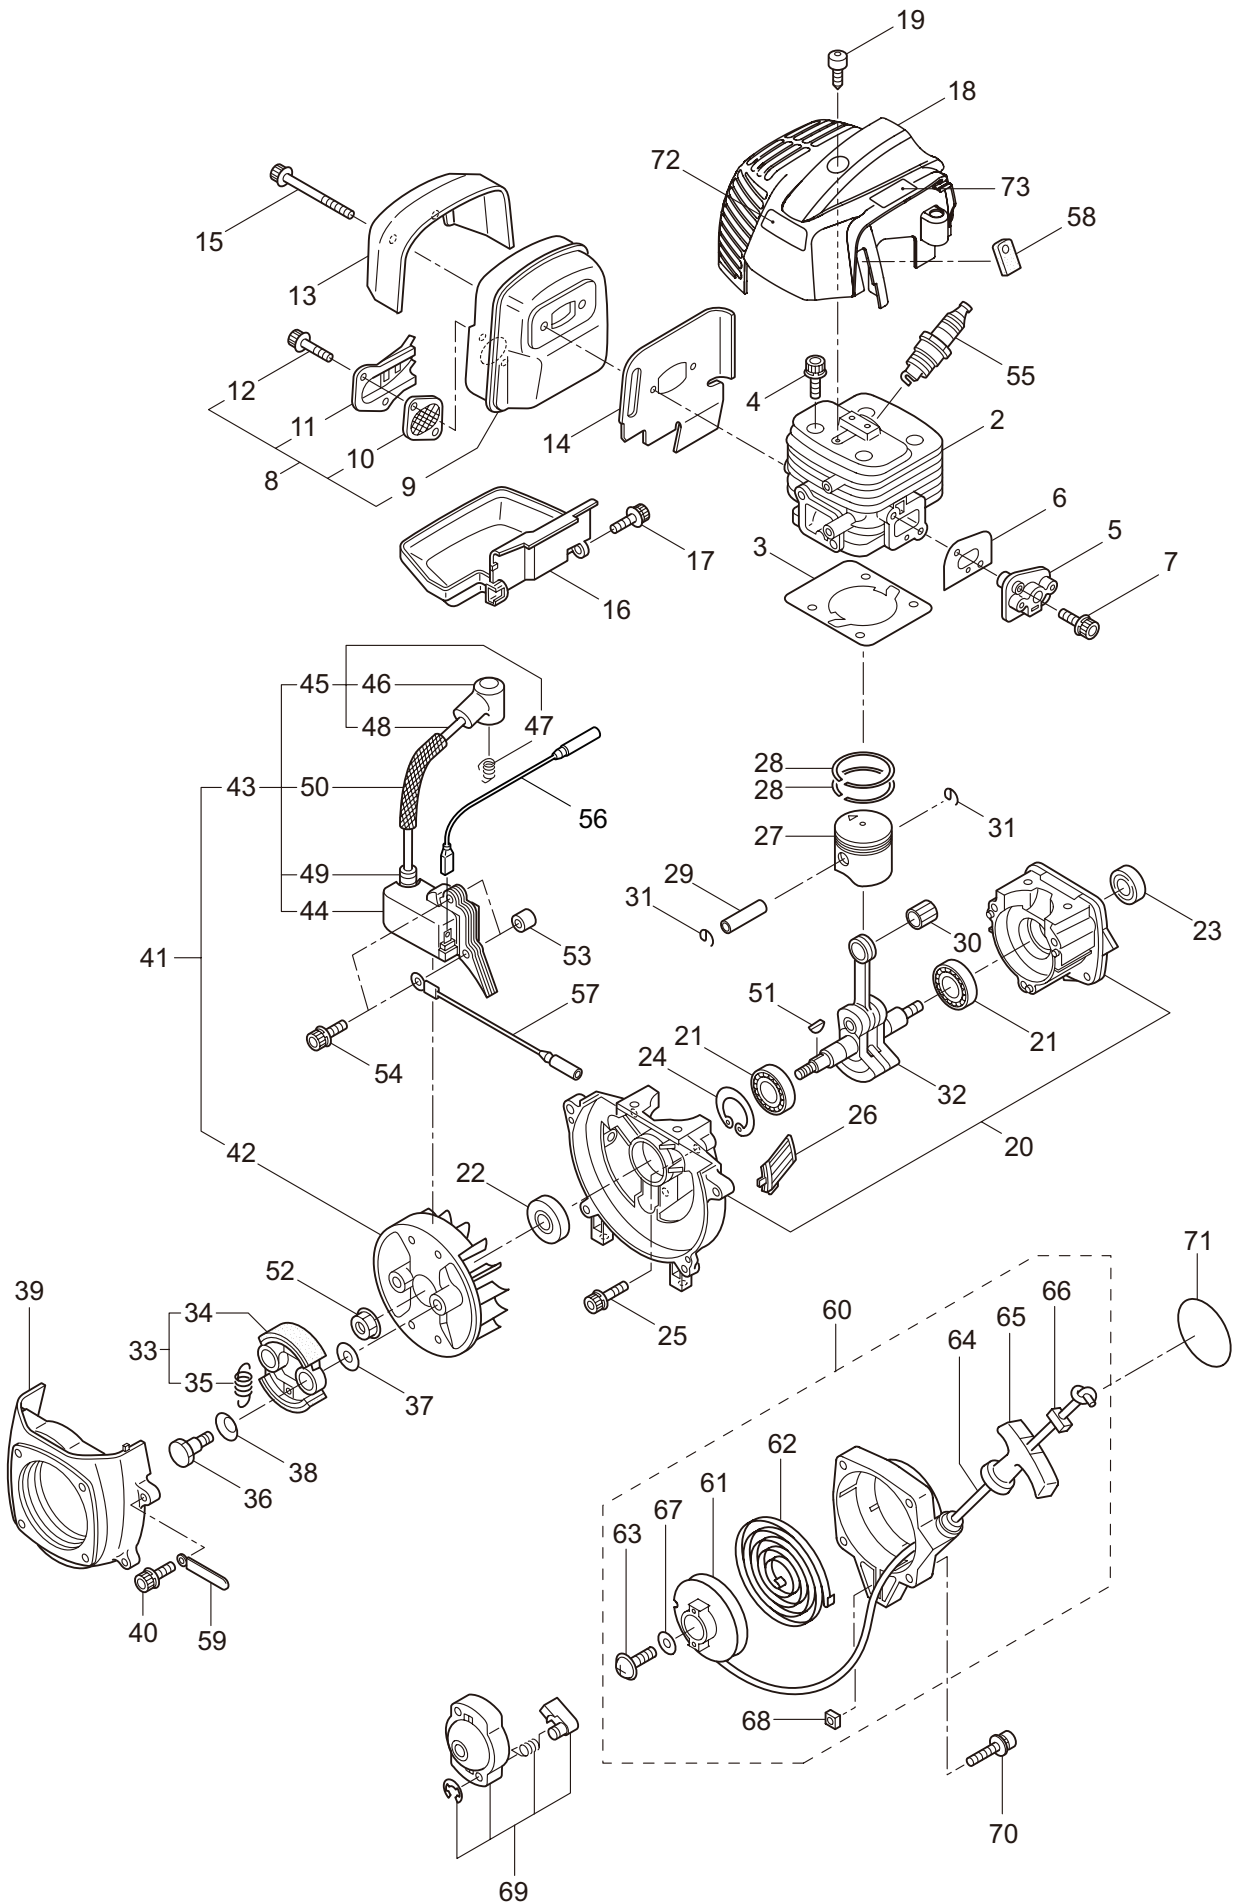

3. BT230L ENGINE

Ref. No.	Part No.	Part Name	Q'ty	Remarks
3-46	261074	Plug Boot	1	
3-47	261075	Connector	1	
3-48	281709	Spark Plug Wire	1	
3-49	261072	Cap	1	
3-50	280080	Insulator	1	
3-51	261076	Woodruff Key	1	3x10
3-52	261417	Nut,Rotor	1	M8
3-53	280381	Spacer	2	
3-54	261256	Cap Screw	2	M4x25
3-55	285982	Spark Plug	1	NGK BPM8Y
3-56	263804	Lead	1	
3-57	268044	Lead	1	
3-58	269189	Grommet	1	
3-59	264588	Clamp	1	
3-60	282757	Starter Ass'y	1	Incl.61-68
3-61	280492	Reel	1	
3-62	287421	Spiral Spring	1	
3-63	280494	Screw	1	
3-64	283616	Starter Rope	1	
3-65	282186	Starter Grip	1	
3-66	282187	Stopper	1	
3-67	280547	Washer	1	
3-68	269423	Nut	1	
3-69	269492	Starter Pulley Ass'y	1	
3-70	265724	Cap Screw	4	M4x25
3-71	246552	Label	1	CER230E
3-72	246553	Label	1	BT230L
3-73	287272	Label	1