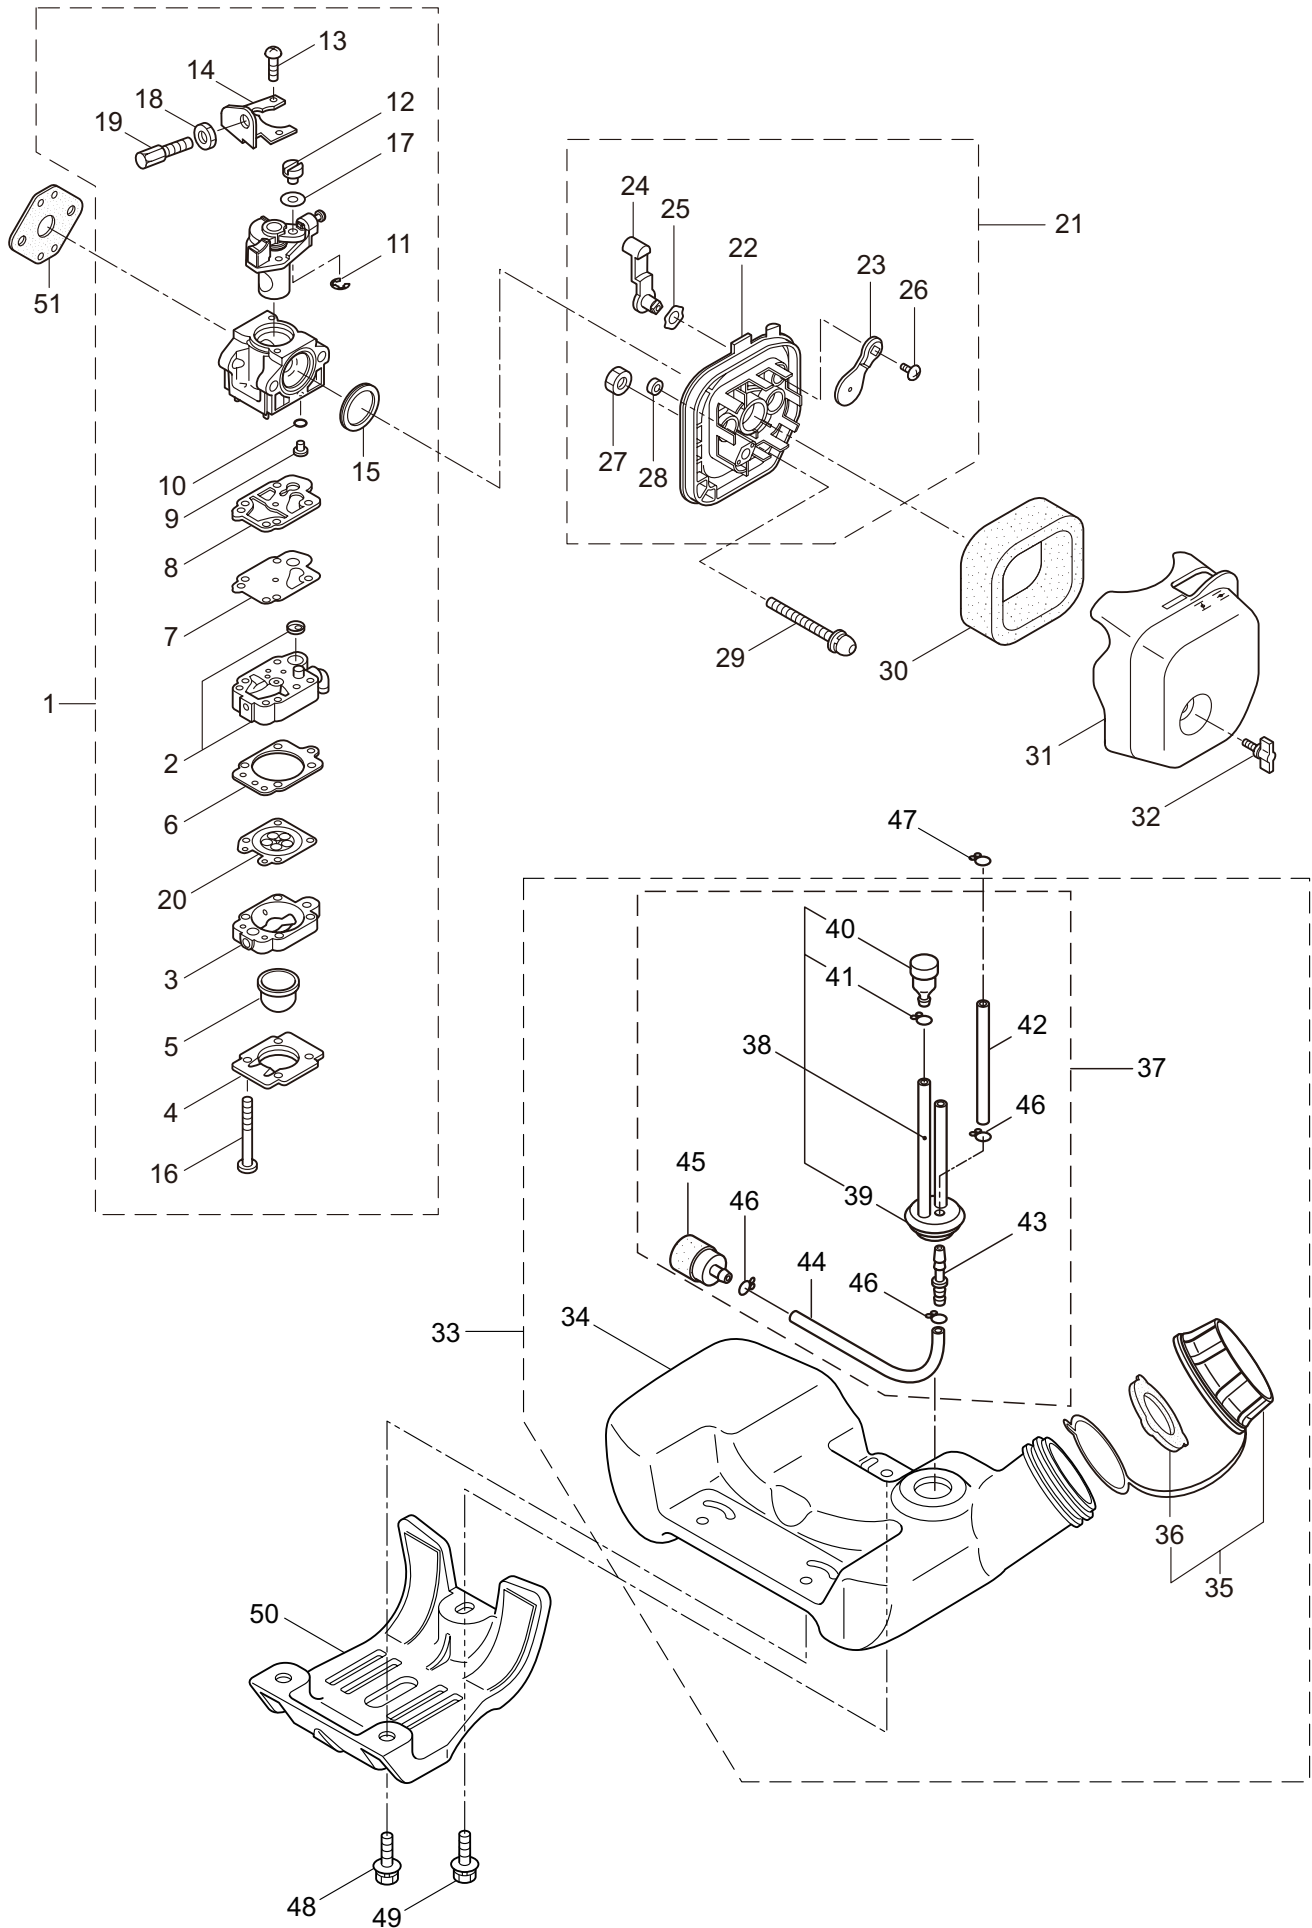

4. BT230L
CARBURETOR, FUEL TANK

Ref. No.	Part No.	Part Name	Q'ty	Remarks
4-1	286703	Carburetor Ass'y	1	Incl.2-20 New gasket required
4-2	264155	Pump Body	1	
4-3	262991	Purge Body	1	
4-4	262992	Cover Plate	1	
4-5	261874	Primer Bulb	1	
4-6	262993	Gasket	1	
4-7	262994	Diaphragm,Fuel Pump	1	
4-8	282576	Gasket	1	
4-9	281487	Main Jet	1	#37
4-10	261871	O-Ring	1	
4-11	261876	E-Ring	1	
4-12	261658	Swivel	1	
4-13	261875	Screw	2	
4-14	264677	Bracket	1	
4-15	261657	Packing	1	
4-16	262996	Screw	4	
4-17	264678	Washer	1	
4-18	261878	Nut	1	
4-19	263994	Adapter	1	
4-20	283905	Diaphragm, Meterring	1	
4-21	284821	Case Ass'y	1	Incl.22-28
4-22	269026	Case Body	1	
4-23	284802	Valve	1	
4-24	284803	Lever	1	
4-25	284816	Washer	1	6.4x11x0.15
4-26	269032	Screw	1	
4-27	126993	Nut	1	M5
4-28	269051	Sleeve	2	
4-29	261814	Cap Screw	2	M5x50
4-30	269030	Element	1	
4-31	283772	Cleaner Cover	1	
4-32	281438	Knob	1	
4-33	246590	Fuel Tank Ass'y	1	Incl.34-46
4-34	285048	Fuel Tank	1	
4-35	289046	Tank Cap Ass'y	1	Incl.36
4-36	287058	Gasket	1	
4-37	289031	Fuel Pipe Pick-up Ass'y	1	Incl.38-46
4-38	289032	Fuel Pipe Ass'y	1	Incl.39-41
4-39	268065	Grommet	1	
4-40	261590	Breather	1	
4-41	261117	Clip	1	
4-42	289028	Pipe A	1	3x5x53L
4-43	288921	Joint	1	
4-44	289033	Pipe	1	3x5x100L
4-45	277887	Filter Ass'y	1