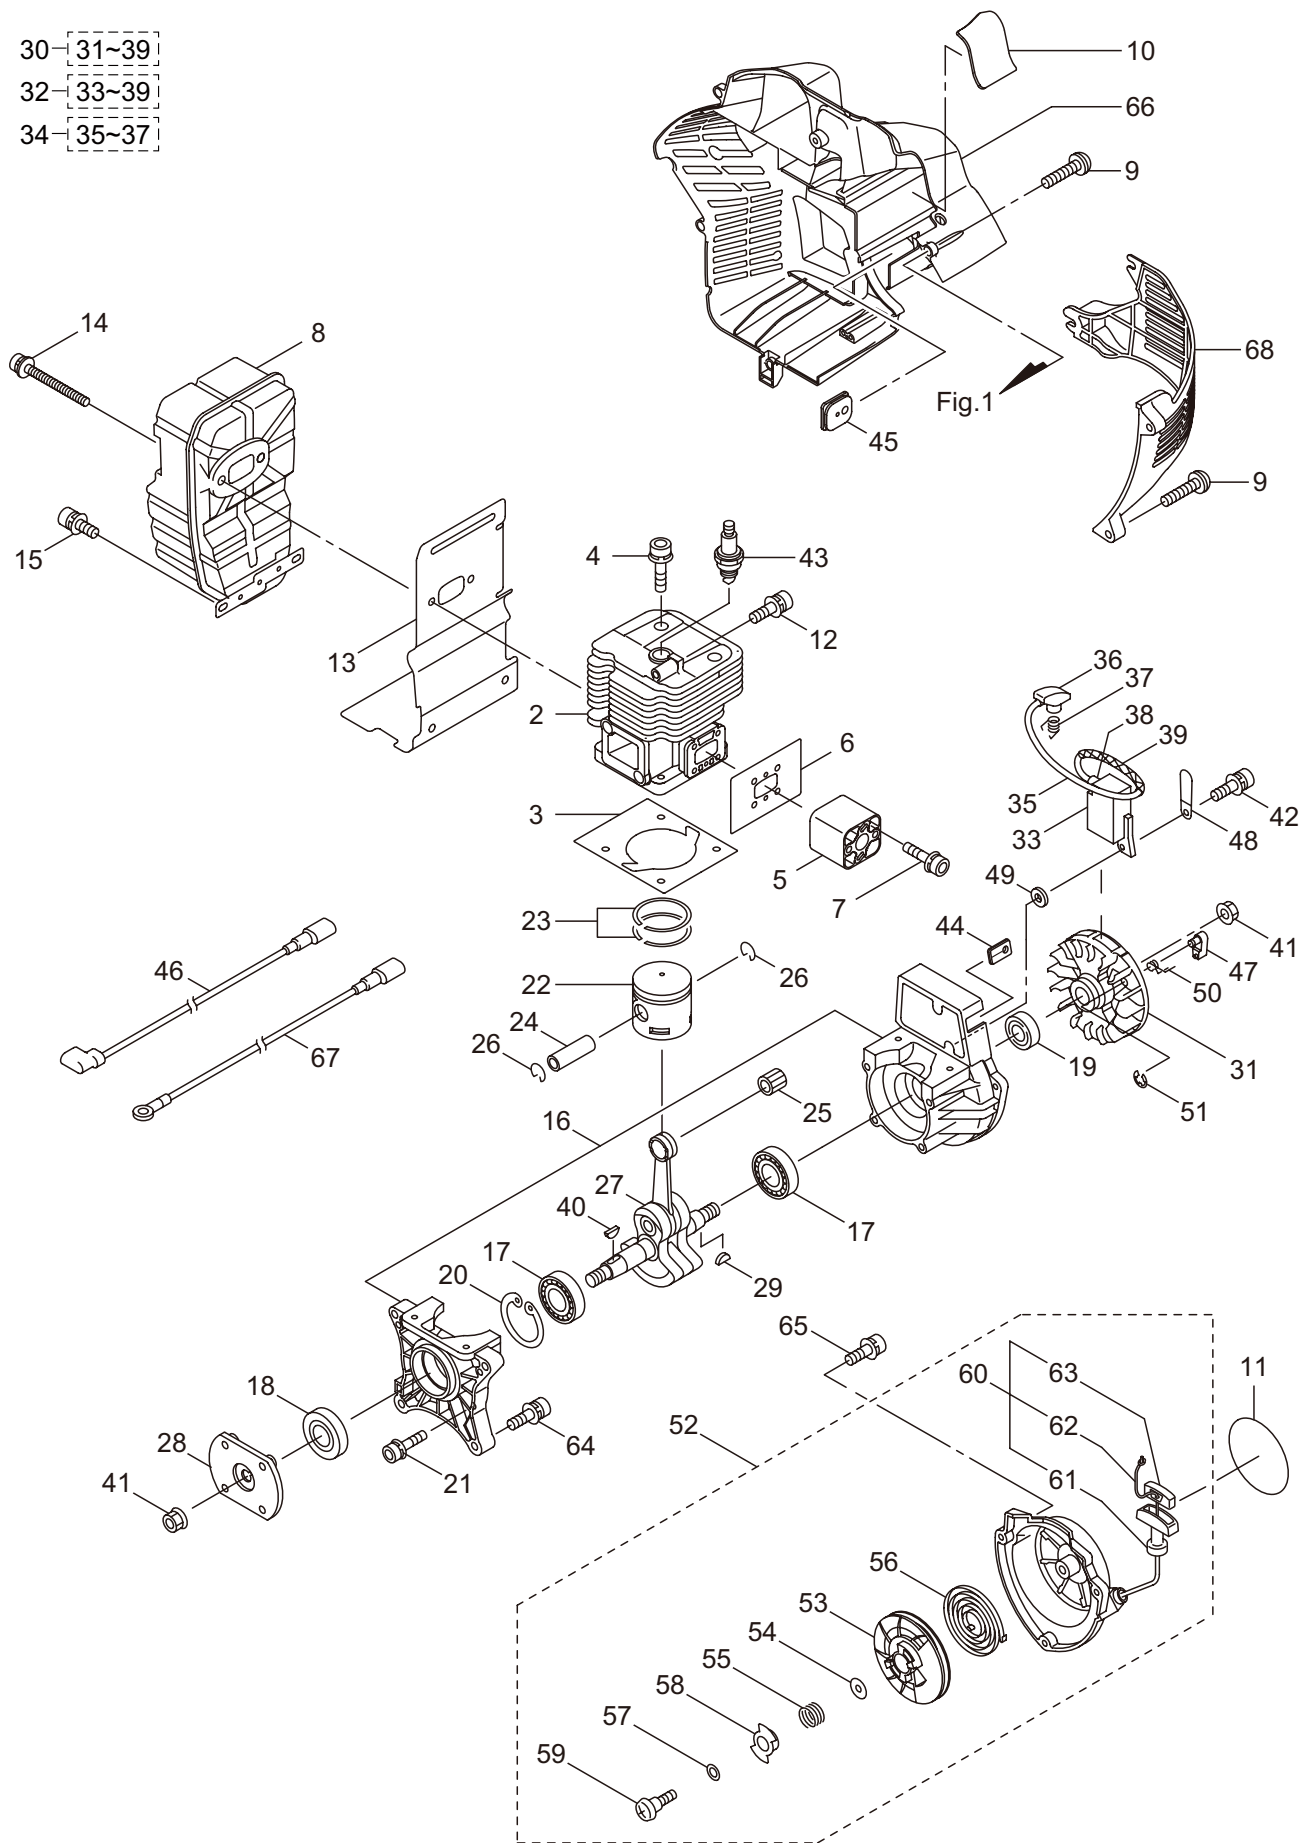

2. BL9000-GT-HA ENGINE (CYLINDER, CRANKCASE)

- 30-31~39
- 32-33~39
- 34-35~37

Ref. No.	Part No.	Part Name	Q'ty	Remarks
2-1	276019	Engine	1	CE800/01
2-2	275765	Cylinder Comp	1	
2-3	275760	Gasket	1	
2-4	261246	Cap Screw	4	M5x25
2-5	276109	Insulator	1	
2-6	276110	Gasket	1	
2-7	277832	Cap Screw	4	M5x30
2-8	275758	Muffler Ass'y	1	
2-9	131523	Tapping Screw	7	M5x20
2-10	277462	Grommet	1	
2-11	275979	Label	1	
2-12	264223	Cap Screw	1	M5x40
2-13	276111	Gasket	1	
2-14	276154	Cap Screw	2	M6x70
2-15	261607	Cap Screw	2	M5x16
2-16	276112	Crankcase	1	
2-17	276117	Bearing	2	
2-18	276118	Oil Seal	1	
2-19	262565	Oil Seal	1	ISCD15257
2-20	276119	Snap Ring	1	
2-21	234636	Cap Screw	4	M5x35
2-22	277475	Piston	1	
2-23	275757	Piston Ring	2	
2-24	278019	Piston Pin	1	
2-25	278471	Bearing, Needle	1	KBK12x15x14.3x5
2-26	276122	Cir Crip	2	
2-27	276123	Shaft Comp	1	
2-28	276129	Adapter	1	
2-29	261076	Woodruff Key	1	3x10
2-30	279231	Magneto Ass'y	1	Incl.31-39
2-31	279232	Rotor	1	
2-32	279233	Ignition Coil Ass'y	1	Incl.33-39
2-33	286095	Ignition Coil	1	
2-34	276466	Spark Plug Wire Ass'y	1	Incl.35-37
2-35	276467	Spark Plug Wire	1	
2-36	282292	Plug Boot	1	
2-37	261075	Connector	1	
2-38	261072	Cap	1	
2-39	276468	Tube	1	
2-40	261076	Woodruff Key	1	3x10
2-41	276302	Nut	2	
2-42	281211	Cap Screw	2	M4x20
2-43	285982	Spark Plug	1	NGK BPM8Y
2-44	279721	Grommet	1	
2-45	285807	Grommet	1