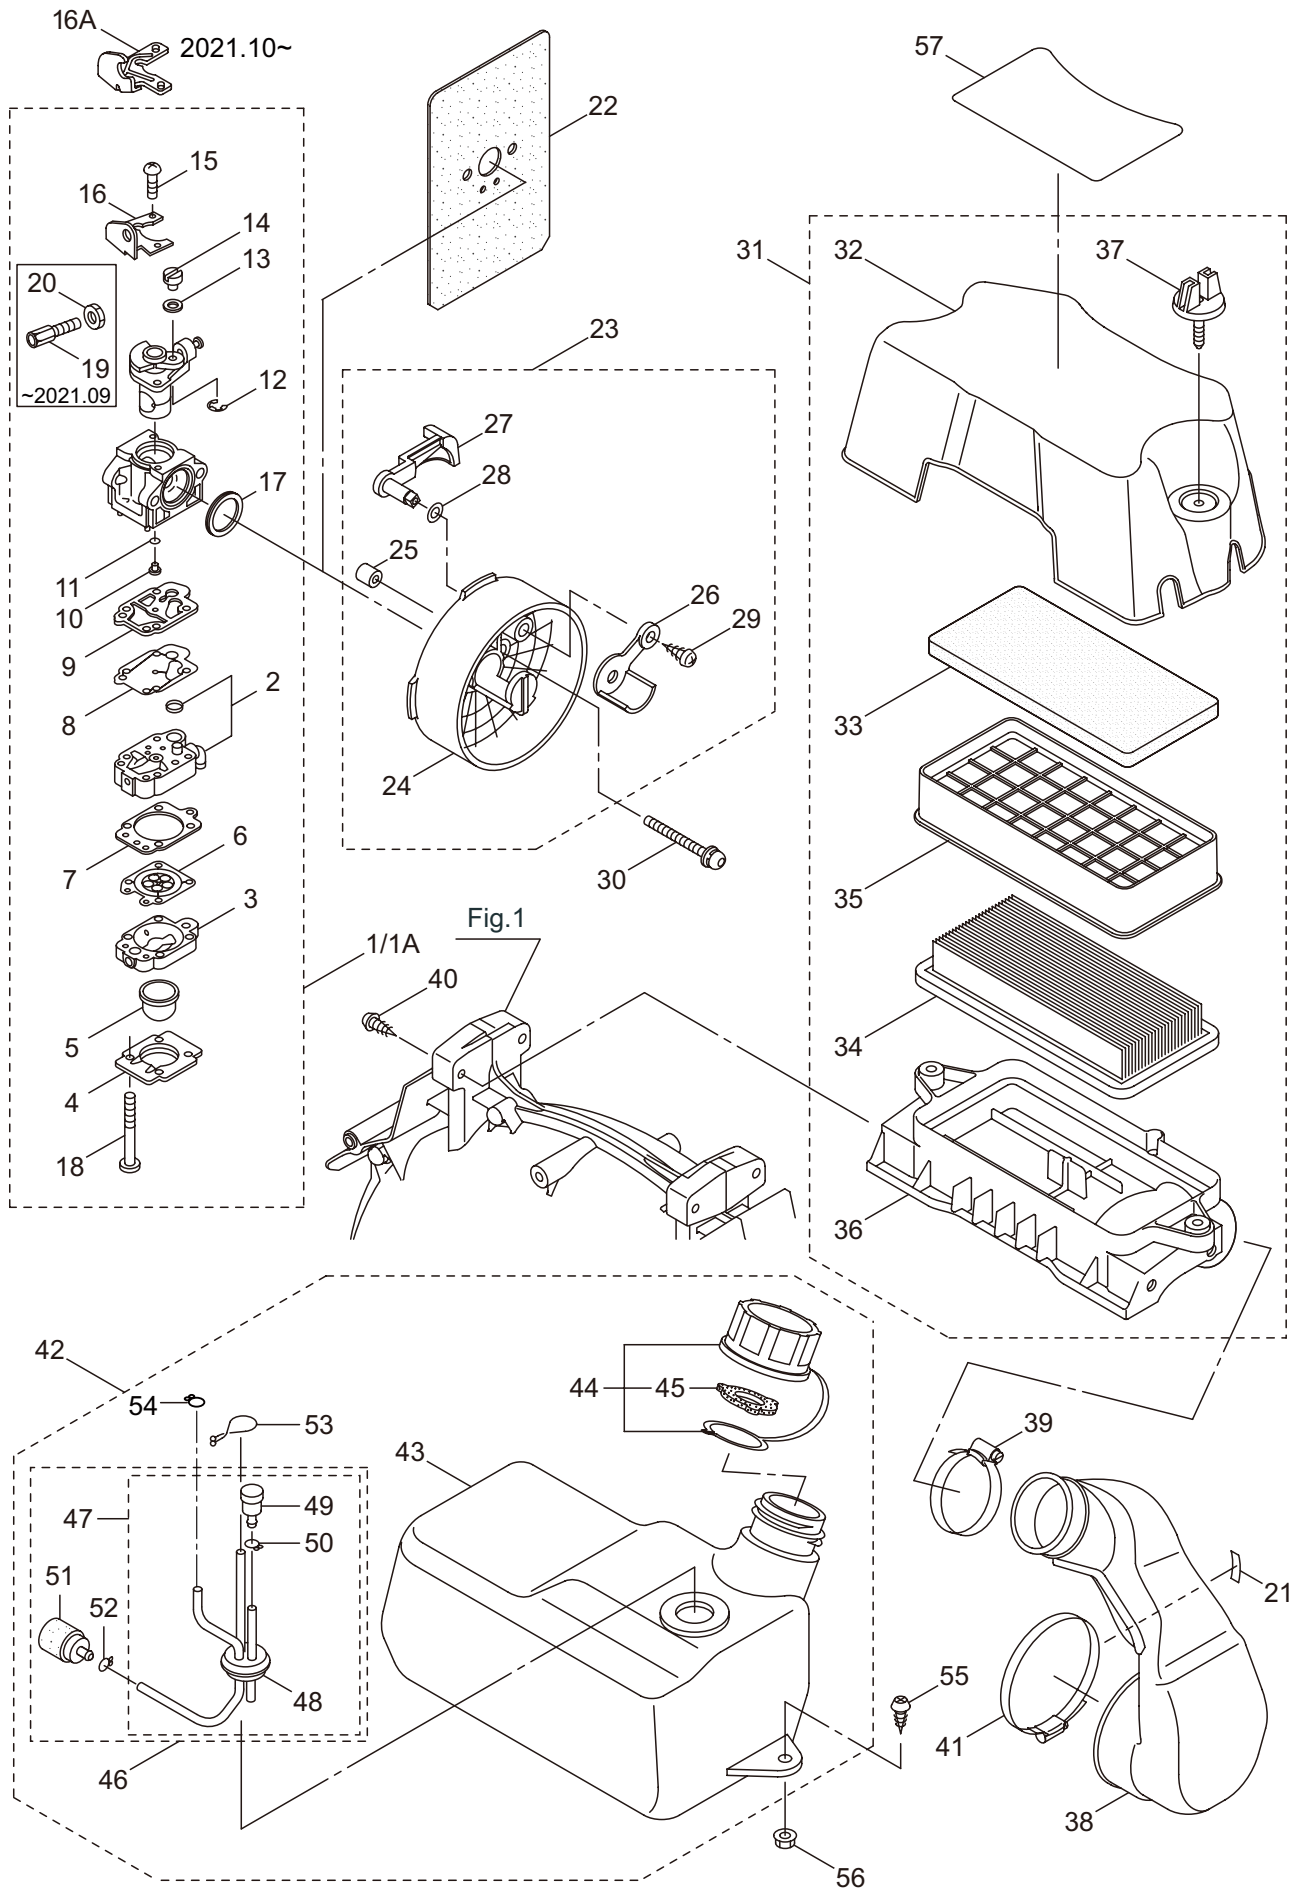

3. BL9000-GT-HA
ENGINE (CARBURETOR, FUEL TANK)

Ref. No.	Part No.	Part Name	Q'ty	Remarks
3-44	131319	Tank Cap Ass'y	1	Incl.45
3-45	287058	Gasket	1	
3-46	276092	Fuel Pipe Pick-up Ass'y	1	Incl.47-52
3-47	276355	Fuel Pipe Ass'y	1	Incl.48-50
3-48	268065	Grommet	1	
3-49	261590	Breather	1	
3-50	261117	Clip	1	
3-51	267328	Fuel Filter Ass'y	1	
3-52	261117	Clip	1	
3-53	131328	Clamp	1	
3-54	261117	Clip	1	
3-55	127221	Screw	2	M6x16
3-56	125277	Nut	2	
3-57	662033	Label	1	BL9000HA