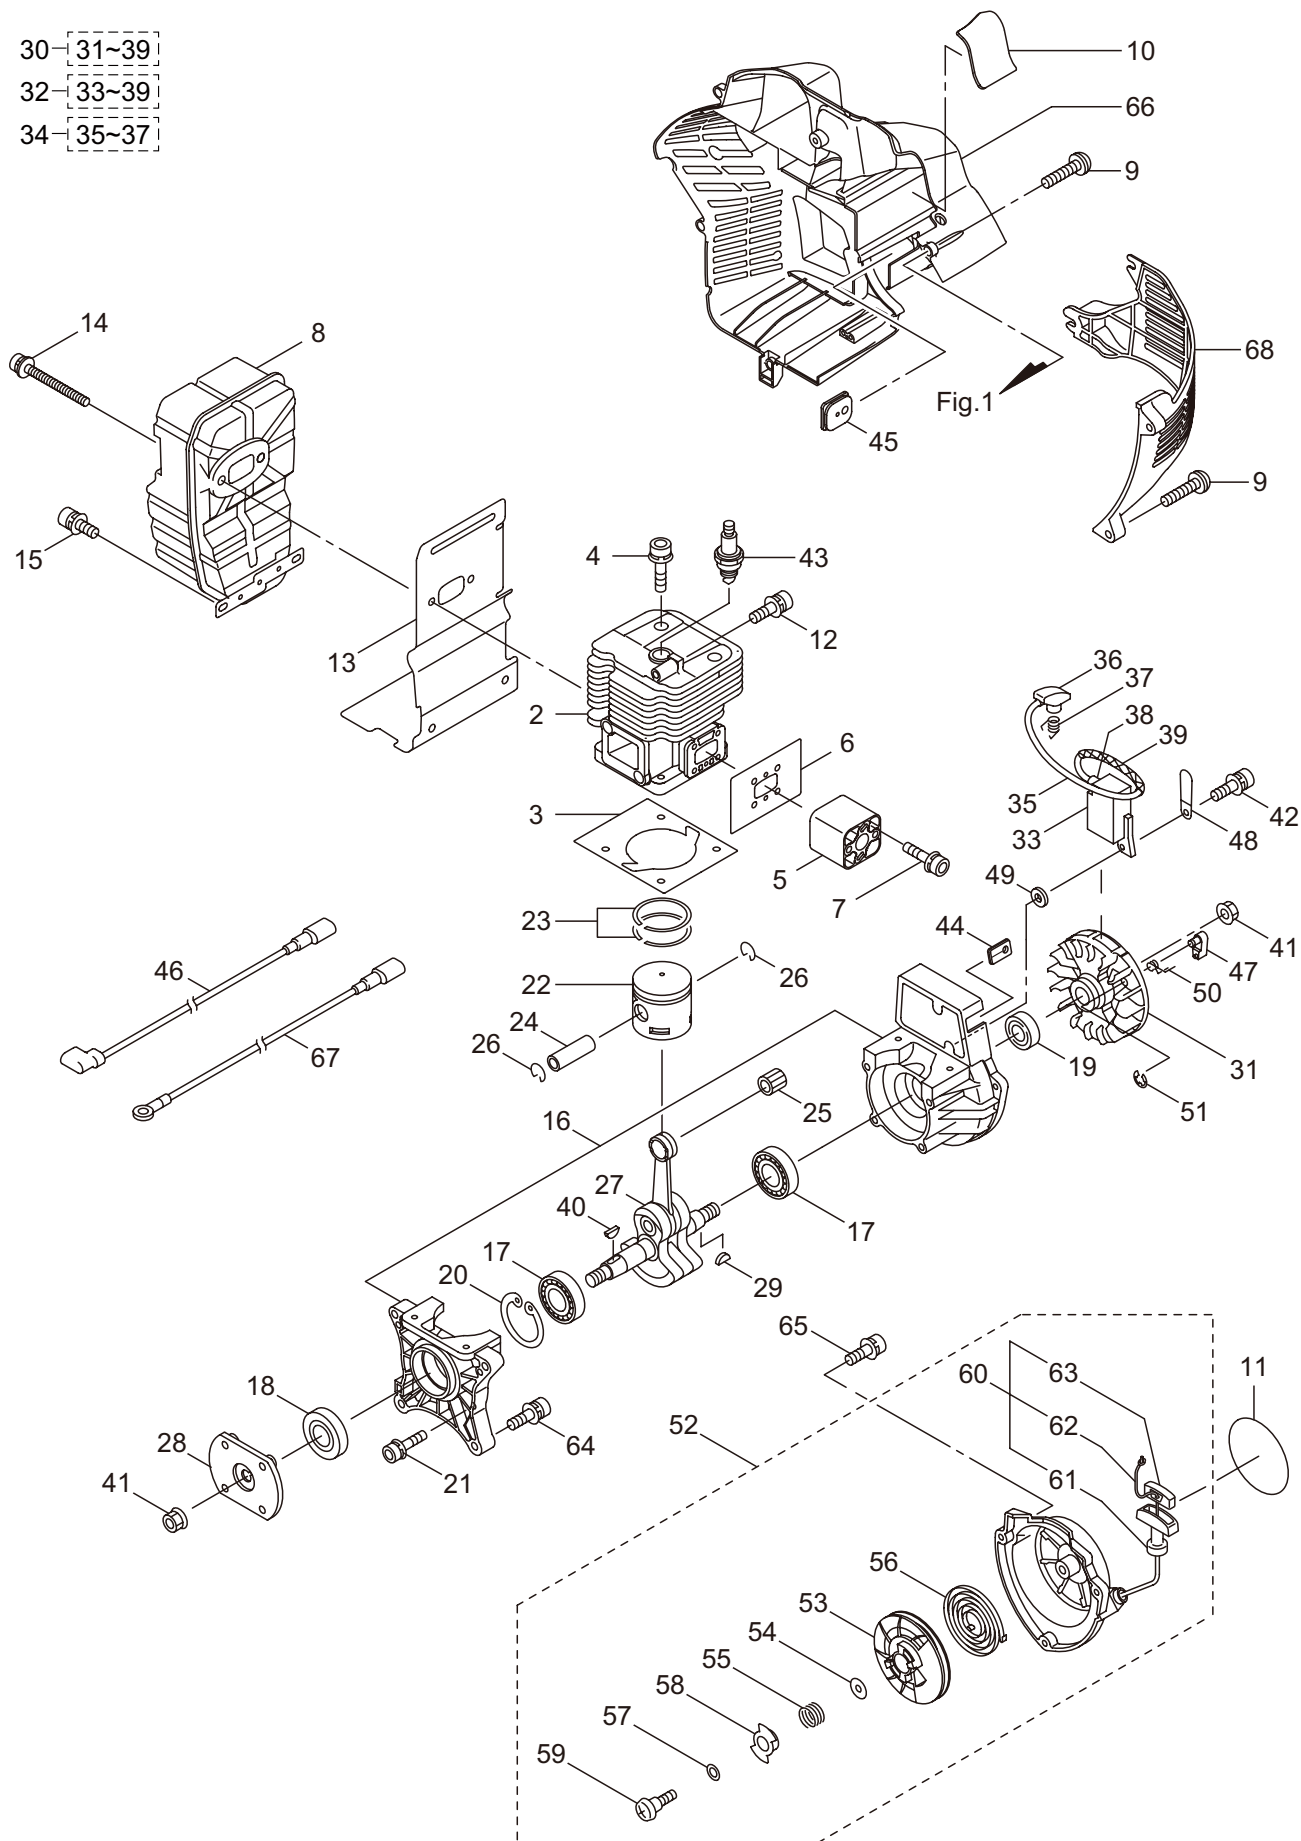

2. BL9000-GT-HA ENGINE (CYLINDER, CRANKCASE)

- 30-31~39
- 32-33~39
- 34-35~37

Ref. No.	Part No.	Part Name	Q'ty	Remarks
2-46	279193	Lead	1	
2-47	276133	Ratchet	2	
2-48	277770	Clamp	1	
2-49	289481	Spacer	2	
2-50	262637	Return Spring	2	
2-51	262638	E-Ring	2	
2-52	276131	Starter Ass'y	1	Incl.53-63
2-53	276035	Reel	1	
2-54	276036	Washer	1	
2-55	276037	Spring	1	
2-56	276038	Spiral Spring	1	
2-57	276039	Washer	1	
2-58	276040	Plate	1	
2-59	276041	Screw	1	
2-60	276042	Rope Ass'y	1	Incl.61-63
2-61	276043	Starter Rope	1	
2-62	262633	Starter Grip	1	
2-63	262981	Cap	1	
2-64	275877	Cap Screw	4	M6X25
2-65	267290	Cap Screw	3	M5x20
2-66	276163	Top Cover	1	
2-67	279194	Lead	1	
2-68	661908	Cover	1