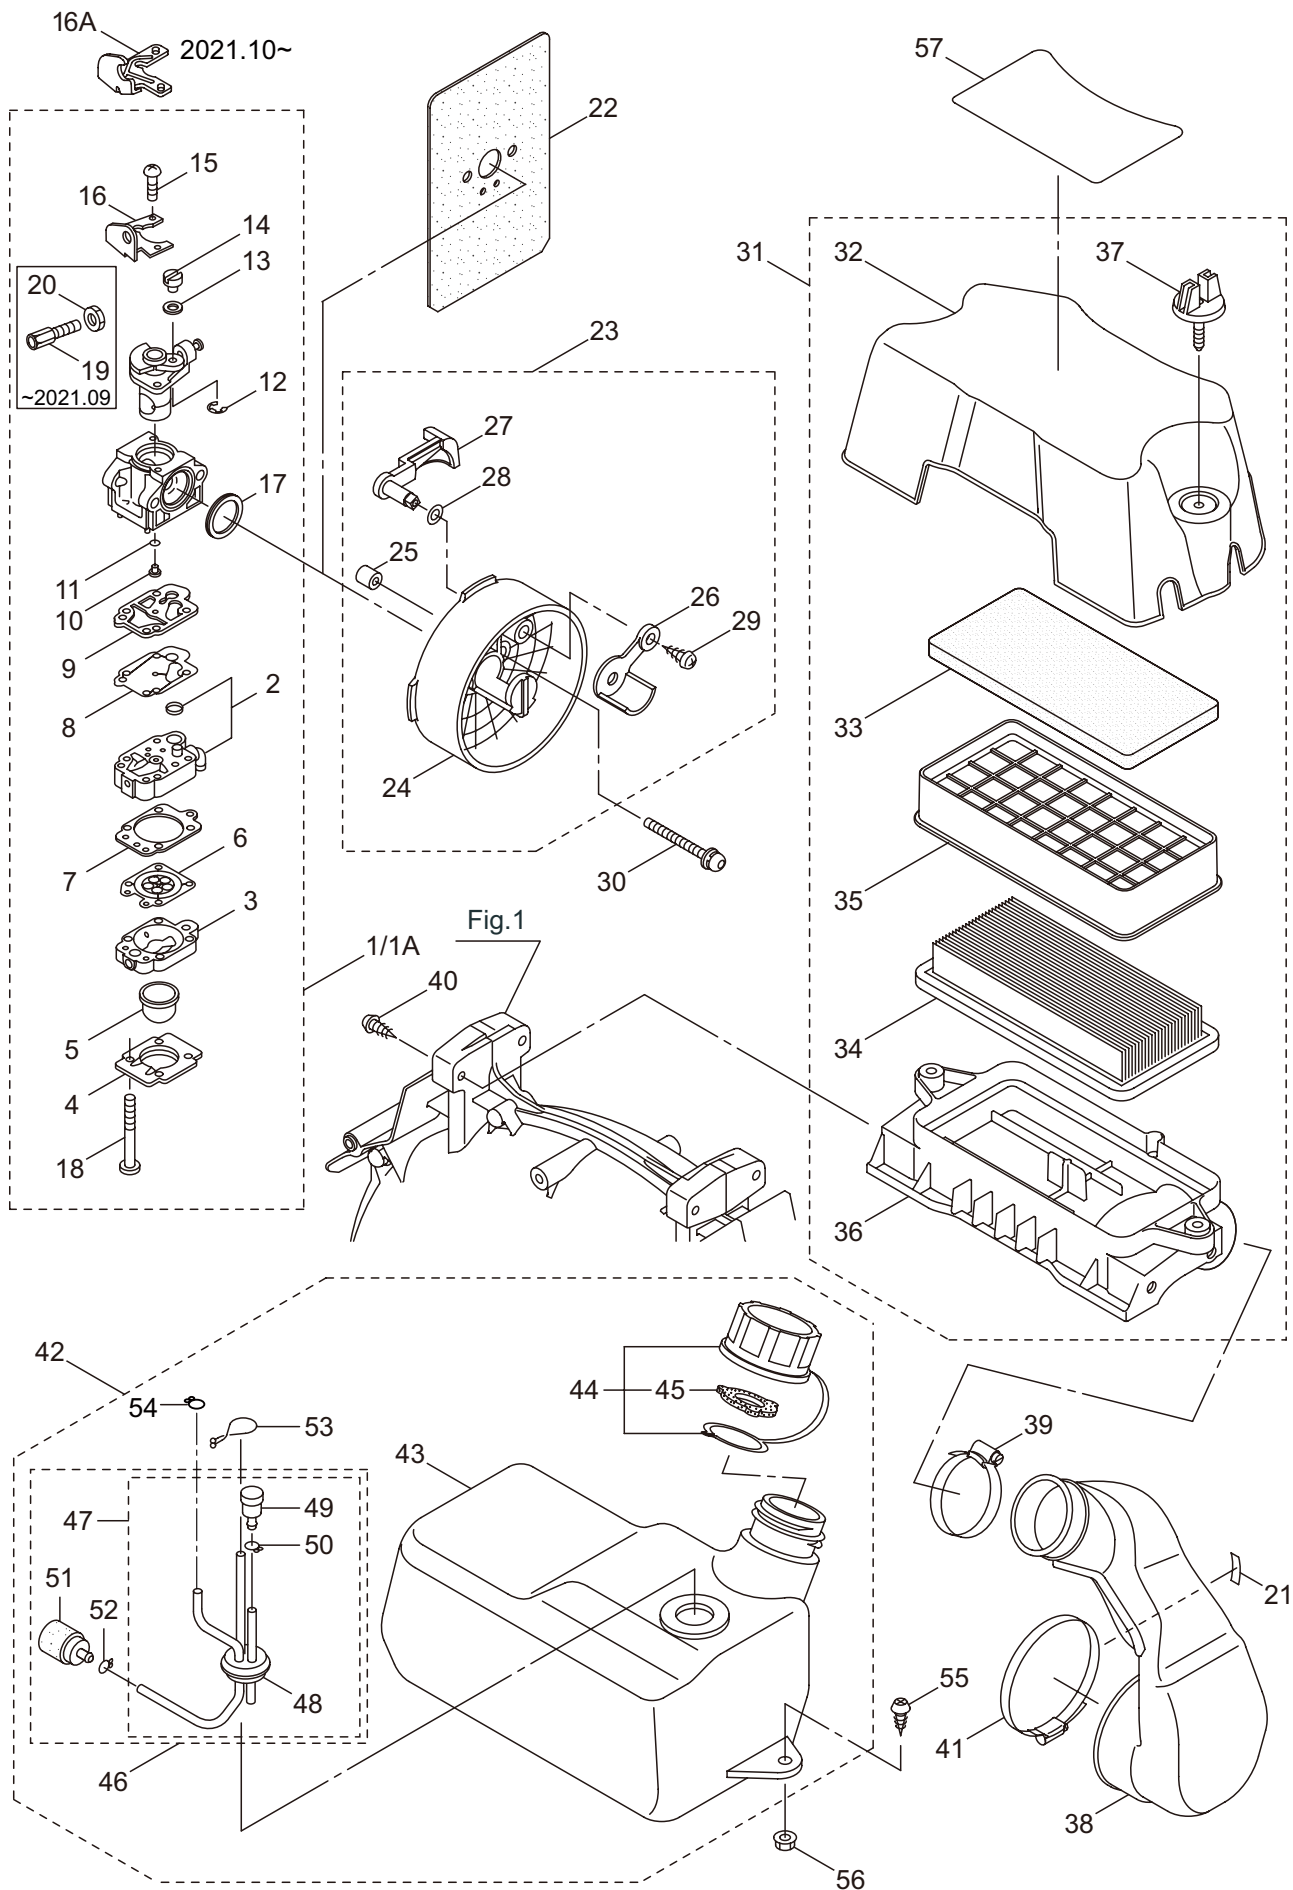

3. BL9000-GT-HA
ENGINE (CARBURETOR, FUEL TANK)

Ref. No.	Part No.	Part Name	Q'ty	Remarks
3-1	276045	Carburetor Ass'y	1	Incl.2-20 -2021.09
3-1A	248521	Carburetor Ass'y	1	Incl.2-18 2021.10-
3-2	263739	Pump Body	1	
3-3	262991	Purge Body	1	
3-4	262992	Cover Plate	1	
3-5	261874	Primer Bulb	1	
3-6	283905	Diaphragm, Meterring	1	
3-7	262995	Gasket	1	
3-8	262994	Diaphragm,Fuel Pump	1	
3-9	282576	Gasket	1	
3-10	286900	Jet	1	
3-11	261871	O-Ring	1	
3-12	261876	E-Ring	1	
3-13	264678	Washer	1	
3-14	261658	Swivel	1	
3-15	261875	Screw	1	
3-16	264677	Bracket	1	
3-16A	248327	Bracket	1	2021.10-
3-17	261657	Packing	1	
3-18	262996	Screw	4	
3-19	261877	Adapter	1	-2021.09
3-20	261878	Nut	1	-2021.09
3-21	277762	Label	1	
3-22	276134	Gasket	1	
3-23	276150	Case Ass'y	1	Incl.24-29
3-24	276151	Case Body	1	
3-25	277830	Sleeve	2	
3-26	276152	Valve	1	
3-27	276153	Lever	1	
3-28	284816	Washer	1	6.4x11x0.15
3-29	269032	Screw	1	
3-30	274106	Cap Screw	2	M5x55
3-31	276463	Air Cleaner Box Ass'y	1	Incl.32-37
3-32	276155	Air Cleaner Box Cover	1	
3-33	276143	Element	1	
3-34	276139	Air Cleaner	1	
3-35	276157	Air Cleaner Case	1	
3-36	276159	Air Cleaner Box Ass'y	1	
3-37	276999	Knob Bolt	2	
3-38	276161	Intake Pipe	1	
3-39	277547	Clump Ass'y	1	#55
3-40	086071	Tapping Screw	4	M6x16
3-41	661260	Clump Ass'y	1	#90
3-42	275902	Tank Ass'y	1	Incl.43-54
3-43	278428	Fuel Tank	1