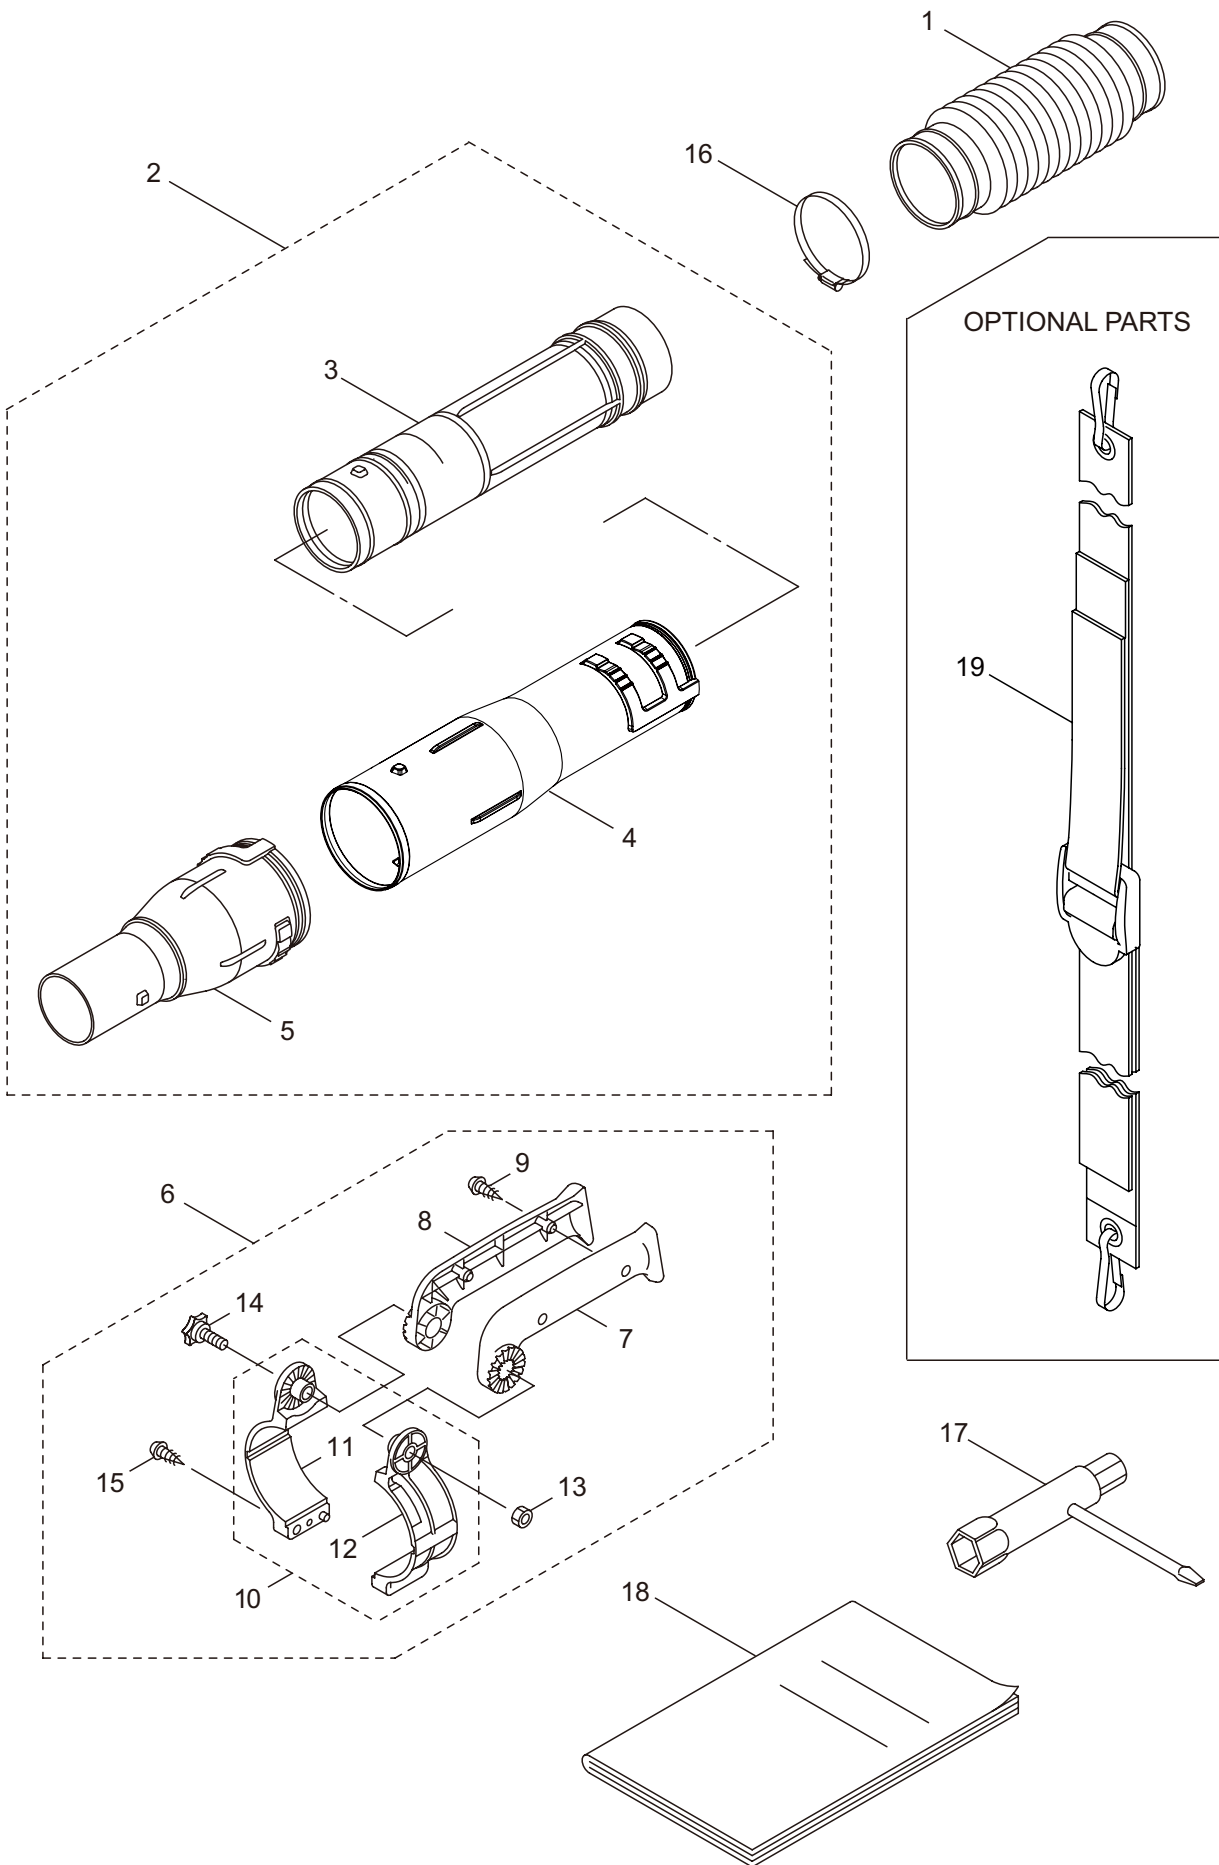

4. BL9000-GT-HA
ACCESSORIES, OPTIONAL PARTS

Ref. No.	Part No.	Part Name	Q'ty	Remarks
4-1	275906	Flexible Pipe	1	
4-2	661902	Pipe Ass'y	1	Incl.3-5
4-3	661873	Swivel Pipe	1	
4-4	661563	Straight Blow Pipe	1	
4-5	275916	Blow Pipe	1	
4-6	275973	Grip Ass'y	1	Incl.7-15
4-7	275974	Grip (A)	1	
4-8	275976	Grip (B)	1	
4-9	235679	Screw	2	
4-10	275891	Band Ass'y	1	Incl.11,12
4-11	275892	Band (A)	1	
4-12	275894	Band (B)	1	
4-13	127298	Nut	1	M6
4-14	276459	Knob Bolt	1	M6x40
4-15	131523	Tapping Screw	1	M5x20
4-16	130208	Clamp Ass'y	2	#105
4-17	288652	Combi Box Spanner	1	13x19 L=190
4-18	661906	Instruction Manual	1	BL9000-GT
4-19	125439	Hip Belt Ass'y	1