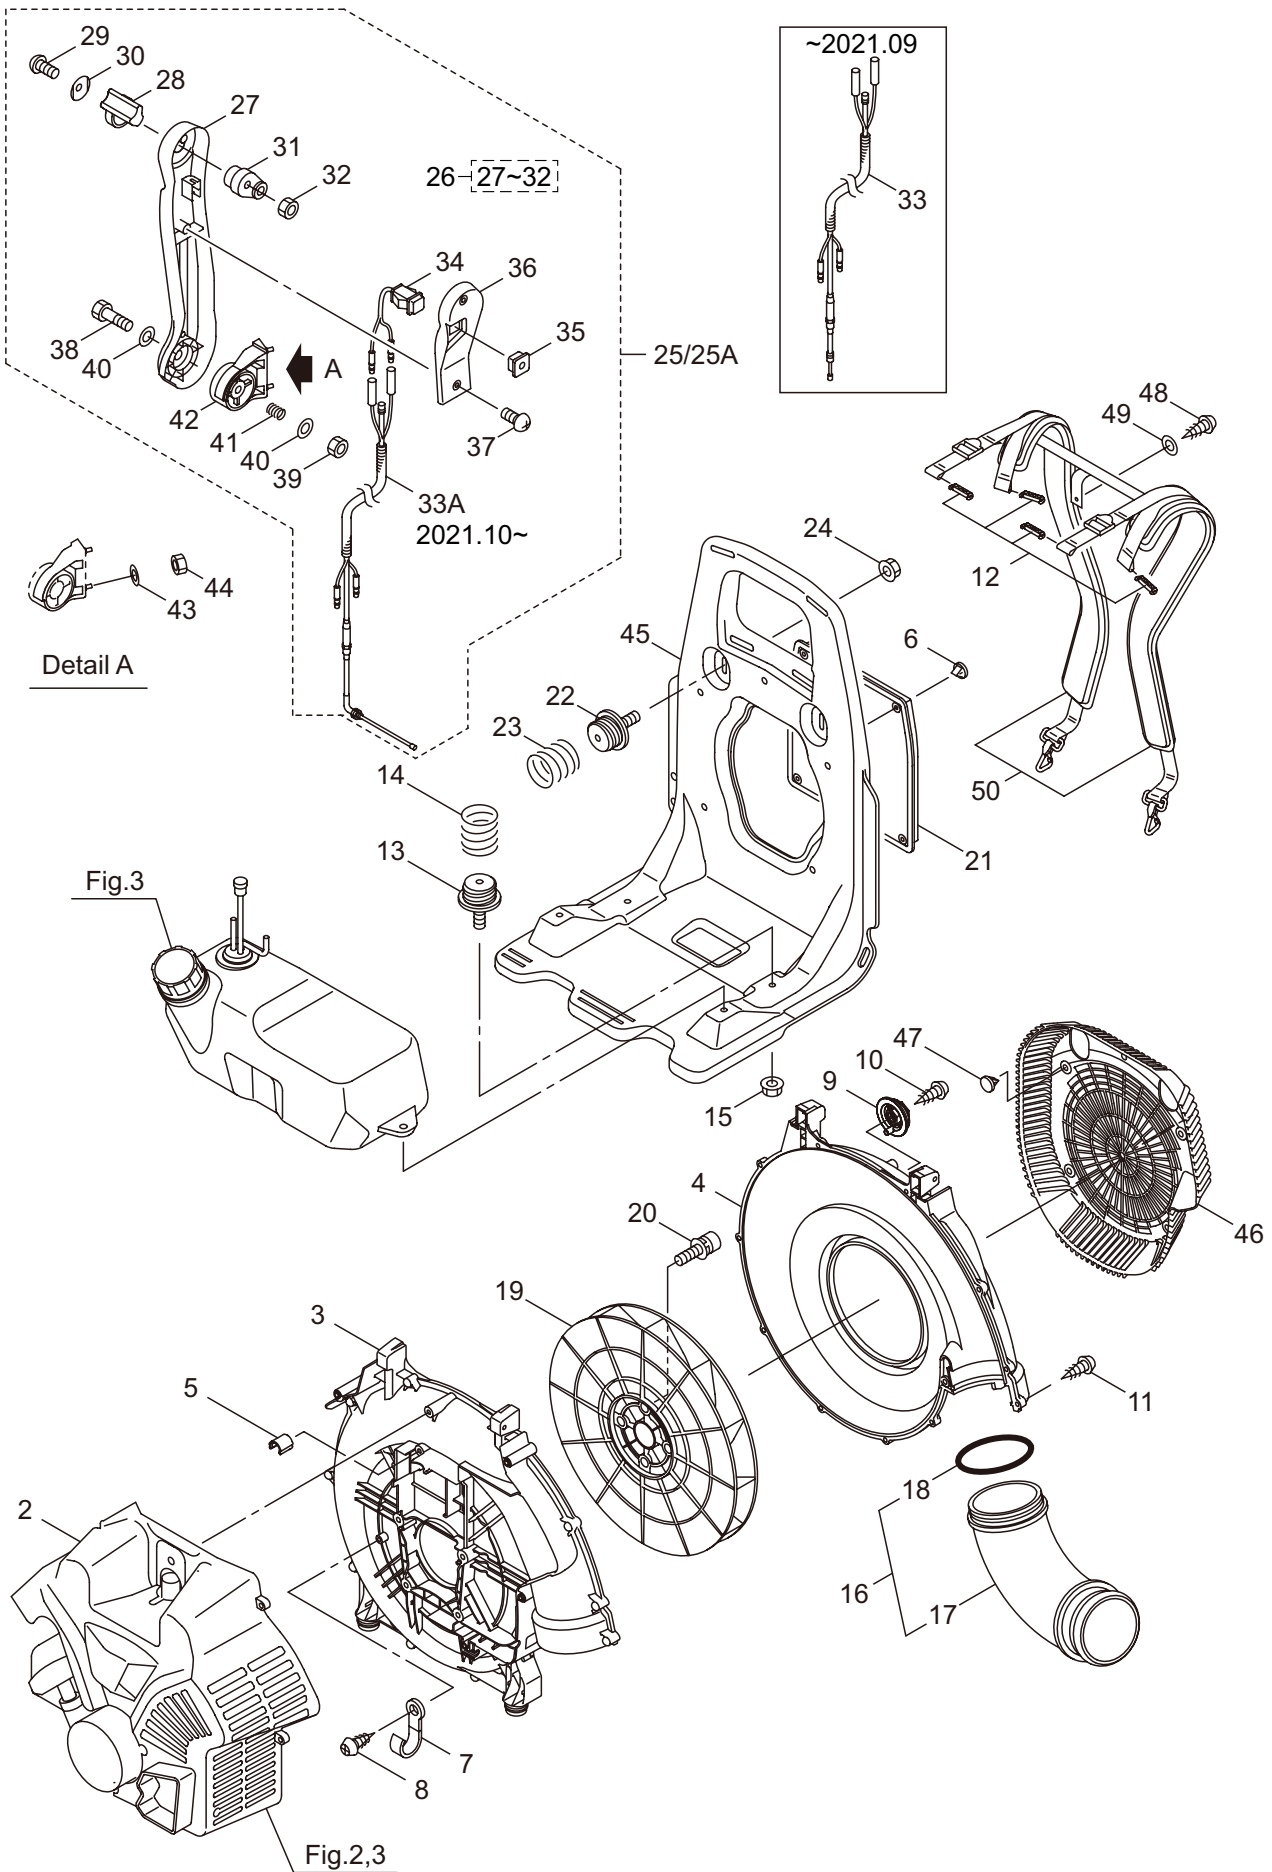

PARTS LIST

BL9000-GT-HA

CONTENTS

1. FRAME & BLOWER	1 ~ 4
2. ENGINE (CYLINDER, CRANKCASE)	5 ~ 8
3. ENGINE (CARBURETOR, FUEL TANK).....	9 ~ 12
4. ACCESSORIES, OPTIONAL PARTS	13 ~ 14

2022. 08.

P/N 524905-2

1. BL9000-GT-HA
FRAME & BLOWER

Ref. No.	Part No.	Part Name	Q'ty	Remarks
1-1	395881	BL9000-GT-HA	1	
1-2	276019	Engine	1	CE800/01
1-3	275864	Fan Case (E)	1	
1-4	275868	Fan Case (S)	1	
1-5	276361	Collar	1	
1-6	100749	Fastener	4	#7
1-7	109051	Clamp	1	
1-8	082697	Tapping Screw	1	M5x10
1-9	275966	Plug B	2	
1-10	131523	Tapping Screw	2	M5x20
1-11	130420	Tapping Screw	12	M5x25
1-12	660404	Rod	4	
1-13	275965	Plug A Comp	2	
1-14	275967	Spring	2	2.9-50L
1-15	127228	Nut	2	M6
1-16	661894	Elbow Pipe Ass'y	1	Incl.17,18
1-17	661895	Elbow Pipe	1	
1-18	275873	O-Ring	1	V95
1-19	275874	Fan	1	
1-20	275877	Cap Screw	4	M6X25
1-21	276460	Cushion Pad	1	
1-22	275965	Plug A Comp	2	
1-23	275967	Spring	2	2.9-50L
1-24	127228	Nut	2	M6
1-25	275969	Throttle Ass'y	1	Incl.26-42 -2021.09
1-25A	663975	Throttle Ass'y	1	Incl.26-42 2021.10-
1-26	275970	Arm Ass'y	1	Incl.27-32
1-27	277464	Arm	1	
1-28	272721	Lever	1	
1-29	273211	Screw	1	5x18
1-30	272724	Spring Washer	1	
1-31	277466	Link	1	
1-32	230662	Nut	1	M5
1-33	277470	Throttle Wire Ass'y	1	-2021.09
1-33A	663680	Throttle Wire Ass'y	1	2021.10-
1-34	275890	Stop Switch	1	
1-35	222138	Cover, Switch	1	
1-36	277468	Arm Cover	1	
1-37	235679	Screw	2	
1-38	089976	Bolt	1	M8x45
1-39	107581	Nylon Nut	1	M8
1-40	550131	Washer	2	M8
1-41	278237	Spring	1	1.8-35L
1-42	275971	Holder	1	
1-43	127210	Washer	2	5.3x16xt1.6