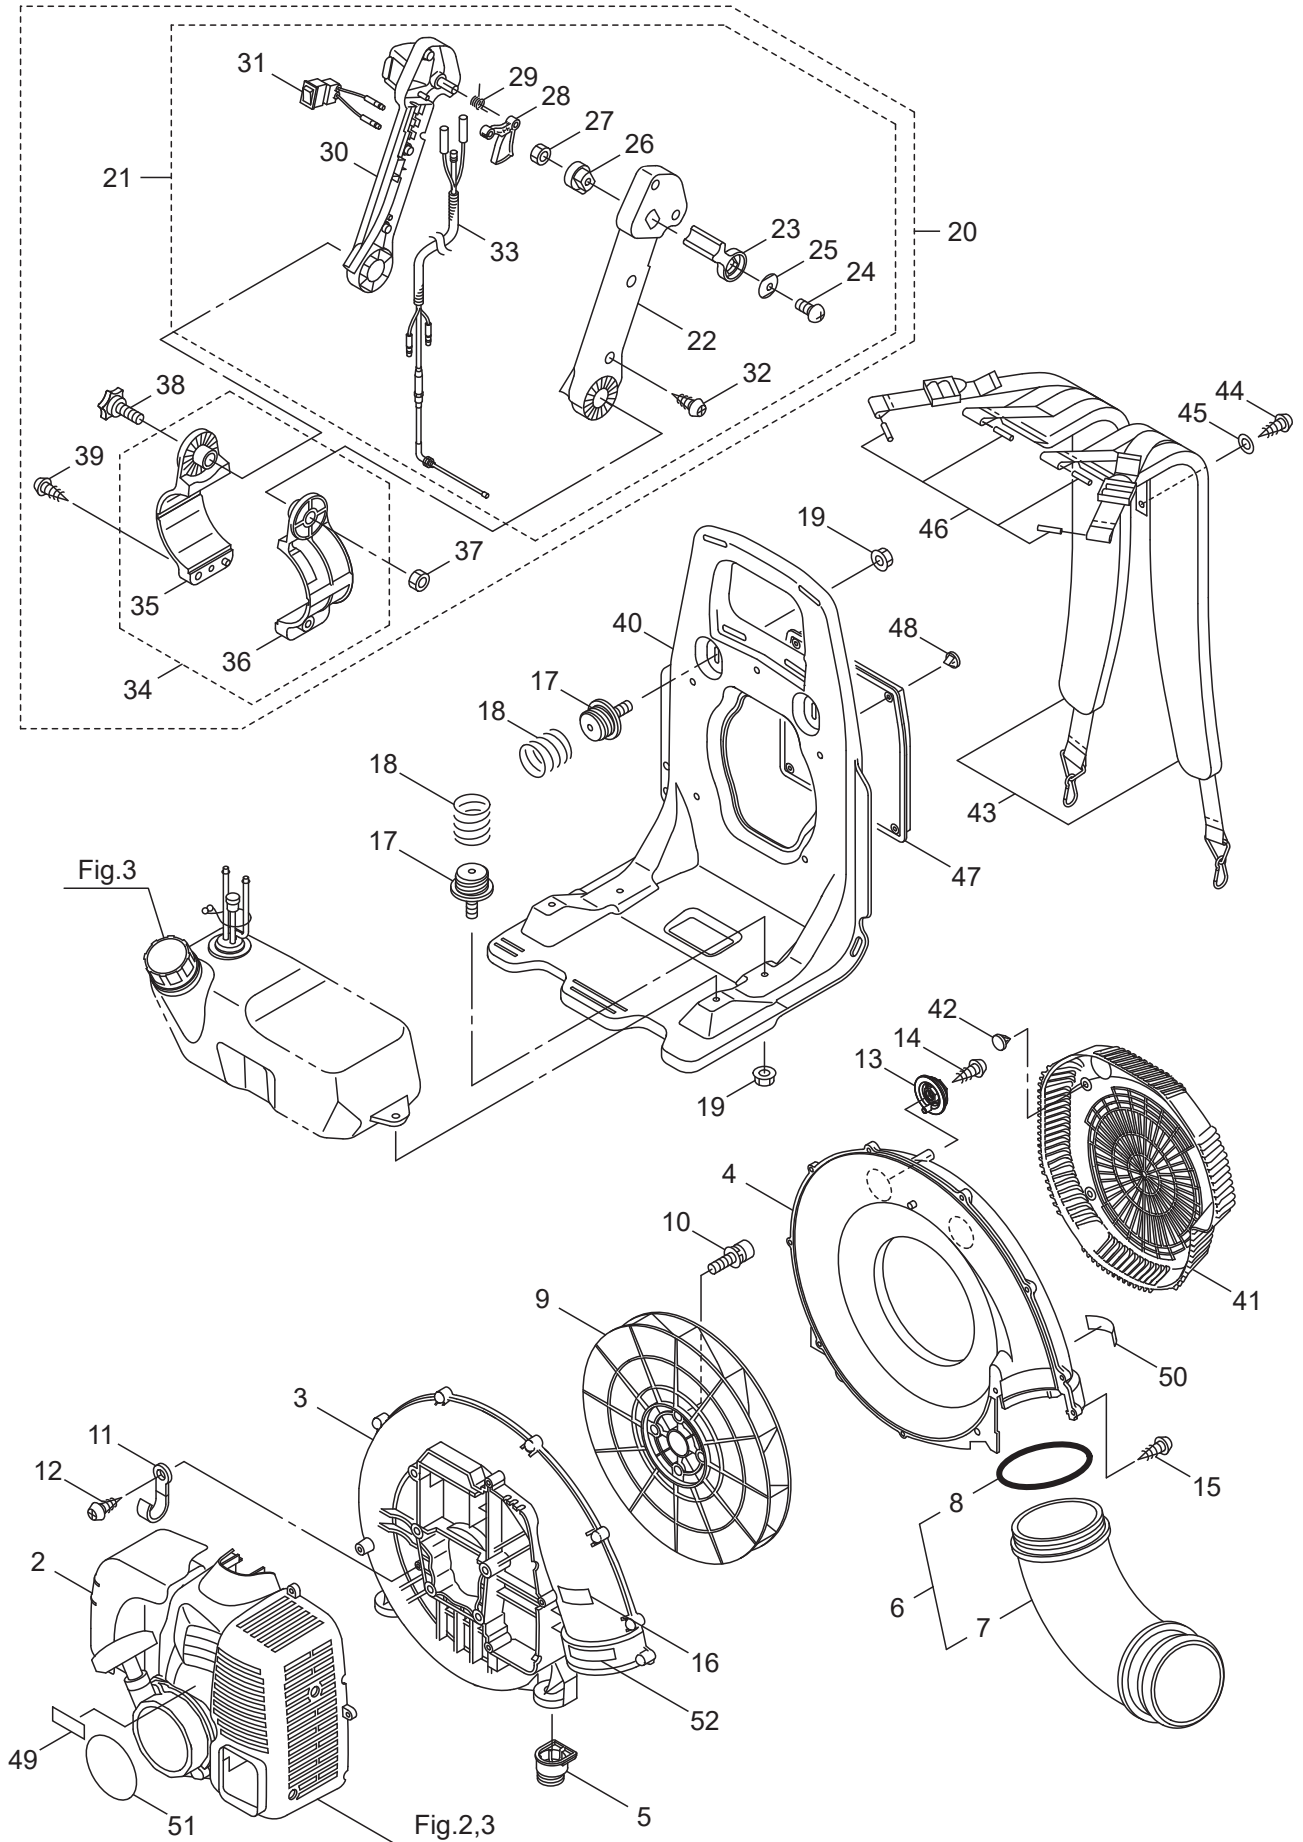

PARTS LIST

BL70-SP (MUS)

CONTENTS

1. FRAME & BLOWER	1 ~ 4
2. ENGINE (CYLINDER, CRANKCASE)	5 ~ 8
3. ENGINE (CARBURETOR, MUFFLER, FUEL TANK)	9 ~ 12
4. ACCESSORIES, OPTIONAL PARTS	13 ~ 14

2021.05

MARUYAMA

P/N. 525186

1. BL70-SP (MUS) FRAME & BLOWER

525186-01

Ref.No.	Parts No.	Parts Name	Q'ty	Remarks
1-1	395885	BL70-SP(MUS)	1	
1-2	247930	Engine	1	
1-3	662413	Fan Case (E)	1	
1-4	662415	Fan Case (S)	1	
1-5	662416	Plug C	2	
1-6	661894	Pipe, Ass'y	1	
1-7	661895	Elbow Pipe	1	Incl.7,8
1-8	275873	O-Ring	1	
1-9	275874	Fan	1	
1-10	275877	Cap Screw	4	M6X25
1-11	109051	Clamp	1	
1-12	082697	Tapping Screw	1	M5X10
1-13	275966	Plug B	2	
1-14	127295	Tapping Screw	2	M5X16
1-15	130420	Tapping Screw	11	M5X25
1-16	285188	Label	1	
1-17	275965	Plug A, Comp	4	
1-18	275967	Spring	4	
1-19	127228	Nut	4	M6
1-20	662561	Throttle, Ass'y	1	Incl.21-39
1-21	663650	Throttle Lever, Ass'y	1	Incl.22-33
1-22	275881	Throttle Case (A)	1	
1-23	272721	Lever	1	
1-24	273211	Screw	1	5X18
1-25	272724	Spring Washer	1	
1-26	275883	Link	1	
1-27	230662	Nut	1	M5
1-28	275885	Lever	1	
1-29	275887	Spring	1	
1-30	660683	Throttle Case (B)	1	
1-31	660684	Stop Switch, Ass'y	1	
1-32	235679	Screw	4	
1-33	663625	Throttle Wire, Ass'y	1	
1-34	662407	Band, Ass'y	1	Incl.35,36
1-35	662408	Band (A)	1	
1-36	662410	Band (B)	1	
1-37	127298	Nut	1	M6
1-38	276459	Knob Bolt	1	M6X40
1-39	130420	Tapping Screw	1	5X20
1-40	275898	Backpack Frame	1	
1-41	662418	Guard	1	
1-42	100749	Fastener	5	
1-43	661897	Knapsack Band	1	
1-44	127295	Tapping Screw	1	M5X16
1-45	127210	Washer	1	5.3X16XT1.6

1. BL70-SP (MUS) FRAME & BLOWER

Ref.No.	Parts No.	Parts Name	Q'ty	Remarks
1-46	660404	Shaft	4	BL70-SP
1-47	276460	Cushion Pad	1	
1-48	100749	Fastener	4	
1-49	662560	Label	1	
1-50	663101	Label	1	
1-51	663108	Label	1	CE
1-52	266959	Label	1	