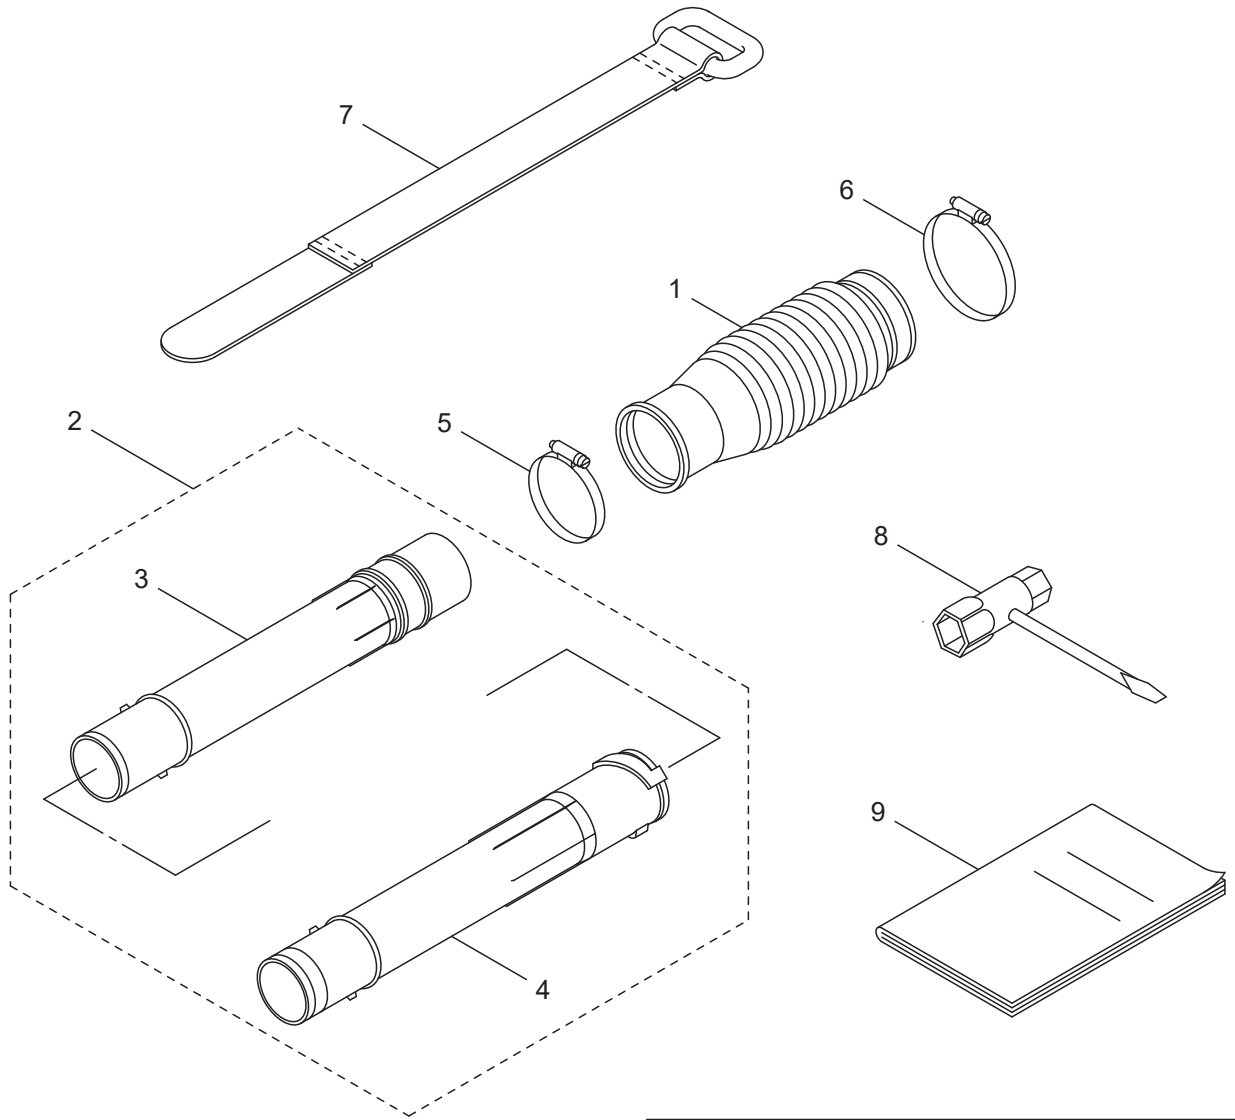

4. BL70-SP (MUS) ACCESSORIES, OPTIONAL PARTS