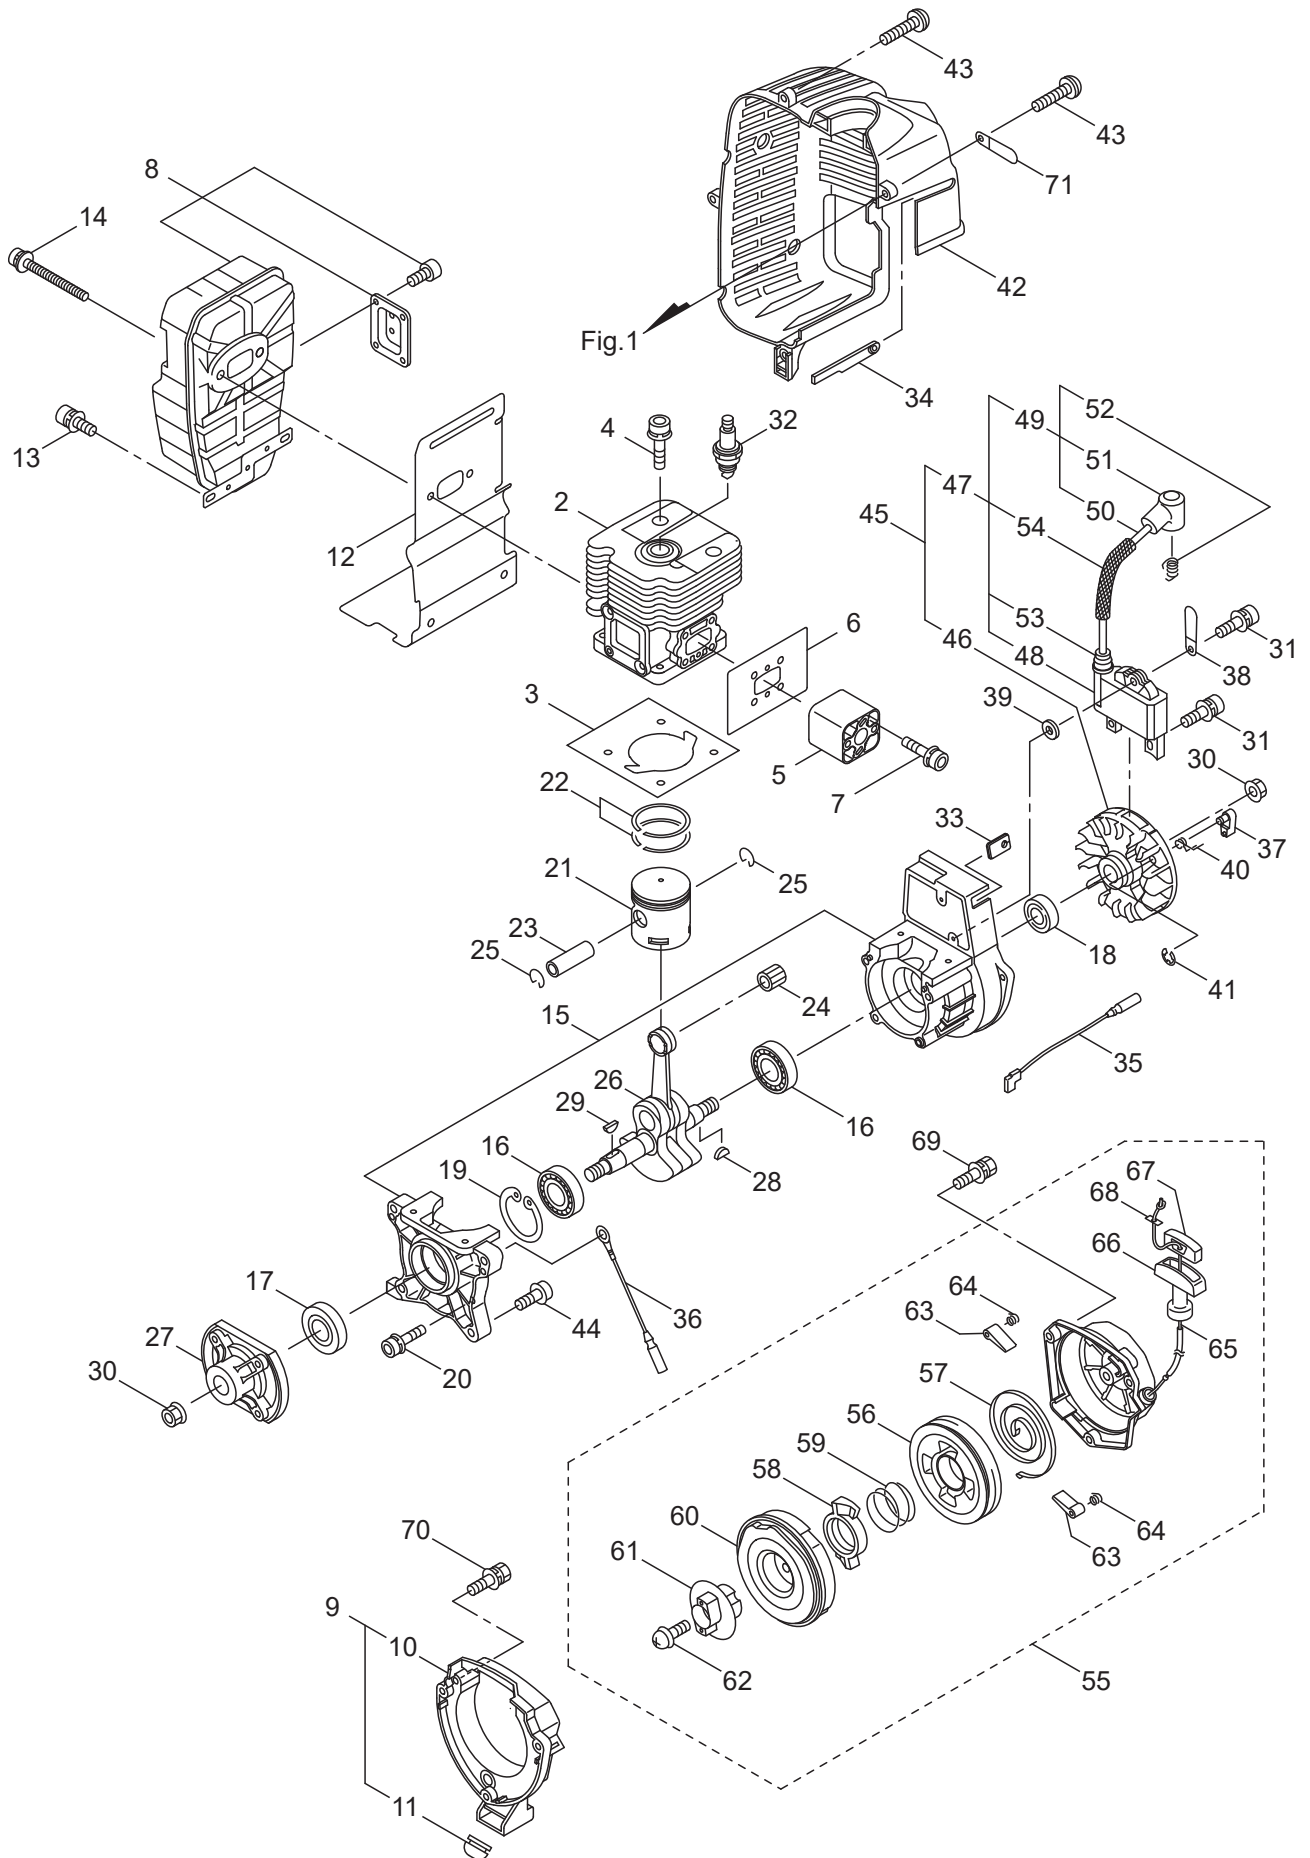

2. BL70-SP (MUS) ENGINE (CYLINDER, CRANKCASE)

Ref.No.	Parts No.	Parts Name	Q'ty	Remarks
2-1	247930	Engine	1	CE600
2-2	279708	Cylinder, Comp	1	
2-3	279737	Gasket	1	
2-4	261246	Cap Screw	4	M5X25
2-5	276109	Insulator	1	
2-6	276110	Gasket	1	
2-7	277832	Cap Screw	4	
2-8	247995	Muffler, Ass'y	1	
2-9	279413	Adapter, Ass'y	1	Incl.10,11
2-10	279026	Adapter	1	
2-11	288192	Grommet	1	
2-12	276111	Gasket	1	
2-13	261607	Cap Screw	2	M5X16WSW
2-14	276154	Cap Screw	2	M6X70
2-15	279696	Crankcase	1	
2-16	276117	Bearing	2	
2-17	276118	Oil Seal	1	
2-18	262565	Oil Seal	1	
2-19	276119	Snap Ring	1	
2-20	234636	Cap Screw	4	M5X35 WSW
2-21	278872	Piston	1	
2-22	279736	Piston Ring	2	
2-23	278924	Piston Pin	1	
2-24	278471	Bearing, Needle	1	
2-25	276122	Clip, Piston	2	
2-26	278873	Shaft, Comp	1	
2-27	663401	Adapter	1	
2-28	261076	Woodruff Key	1	3X10
2-29	261076	Woodruff Key	1	3X10
2-30	276302	Nut	2	
2-31	281211	Screw	2	M4X20WSW
2-32	285982	Spark Plug	1	
2-33	279721	Grommet	1	
2-34	279851	Grommet	1	
2-35	279575	Lead	1	
2-36	279576	Lead	1	
2-37	279069	Ratchet	2	
2-38	279636	Clamp	1	
2-39	289481	Spacer	2	10X4.3T2.0
2-40	262637	Return Spring	2	
2-41	262638	Snap Ring	2	
2-42	662559	Top Cover	1	
2-43	131523	Tapping Screw	4	5X20
2-44	275877	Cap Screw	4	M6X25
2-45	246208	Magneto, Ass'y	1	Incl.46-54