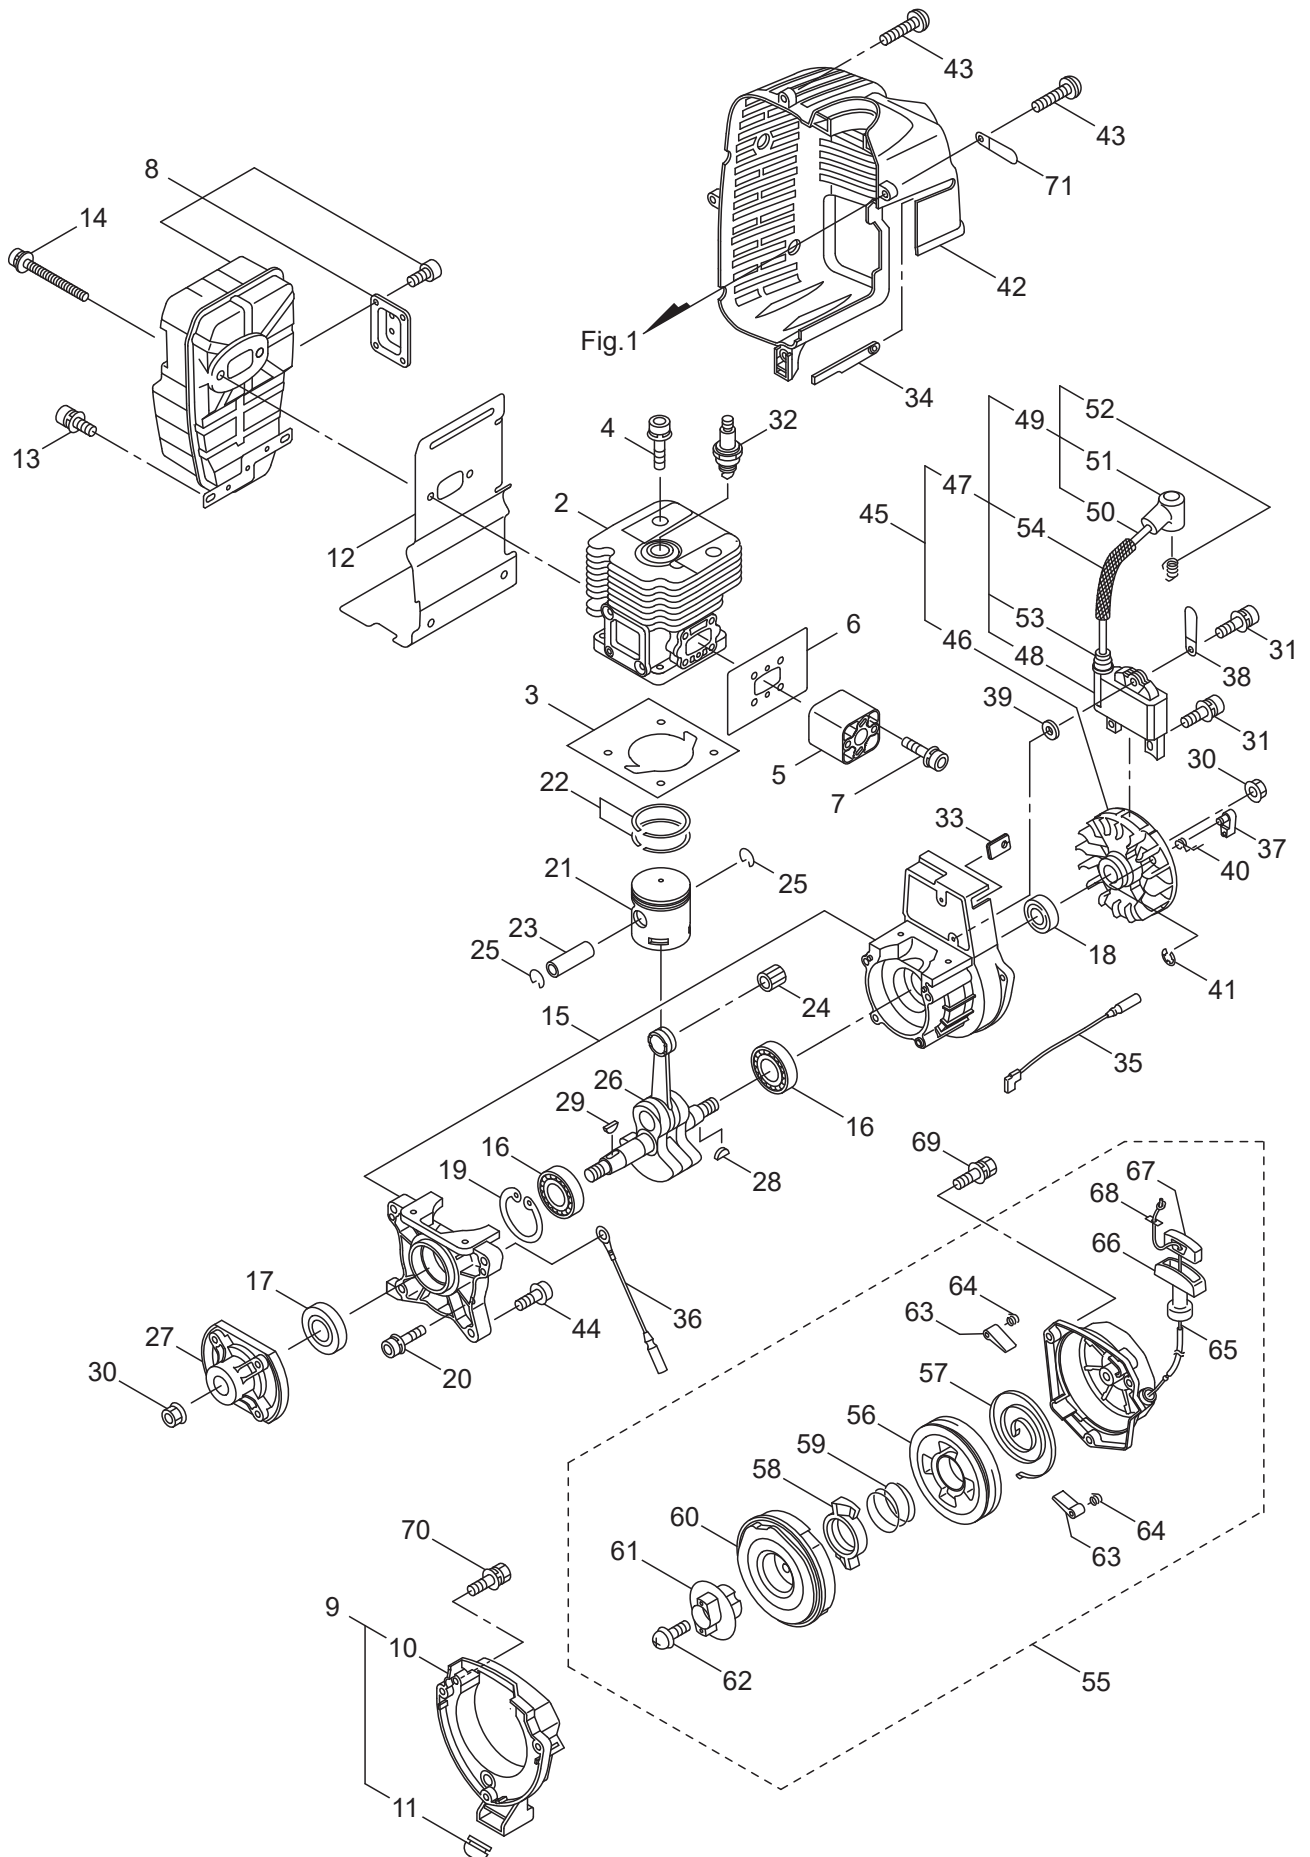

2. BL70-SP (MUS) ENGINE (CYLINDER, CRANKCASE)

Ref.No.	Parts No.	Parts Name	Q'ty	Remarks
2-46	246209	Rotor	1	
2-47	279505	Ignition Coil, Ass'y	1	Incl.48-54
2-48	246060	Coil	1	
2-49	246051	Code, Ass'y	1	Incl.50-52
2-50	246052	Code	1	
2-51	283178	Plug Cap	1	
2-52	272805	Hook	1	
2-53	283271	Cap	1	
2-54	246053	Tube	1	
2-55	279023	Recoil Starter, Ass'y	1	Incl.56-68
2-56	280994	Reel	1	
2-57	280995	Spiral Spring	1	
2-58	280996	Ratchet	1	
2-59	280997	Return Spring	1	
2-60	279366	Spring, Comp	1	
2-61	280999	Cam Plate	1	
2-62	281000	Screw	1	
2-63	281001	Ratchet	2	
2-64	281002	Return Spring	2	
2-65	279862	Starter Rope	1	
2-66	262633	Starter Knob	1	
2-67	262981	Knob Cap	1	
2-68	281005	Rope Stopper	1	
2-69	284985	Screw	3	M5X25
2-70	248474	Screw	3	M5X18WSW-12
2-71	279636	Clamp	1