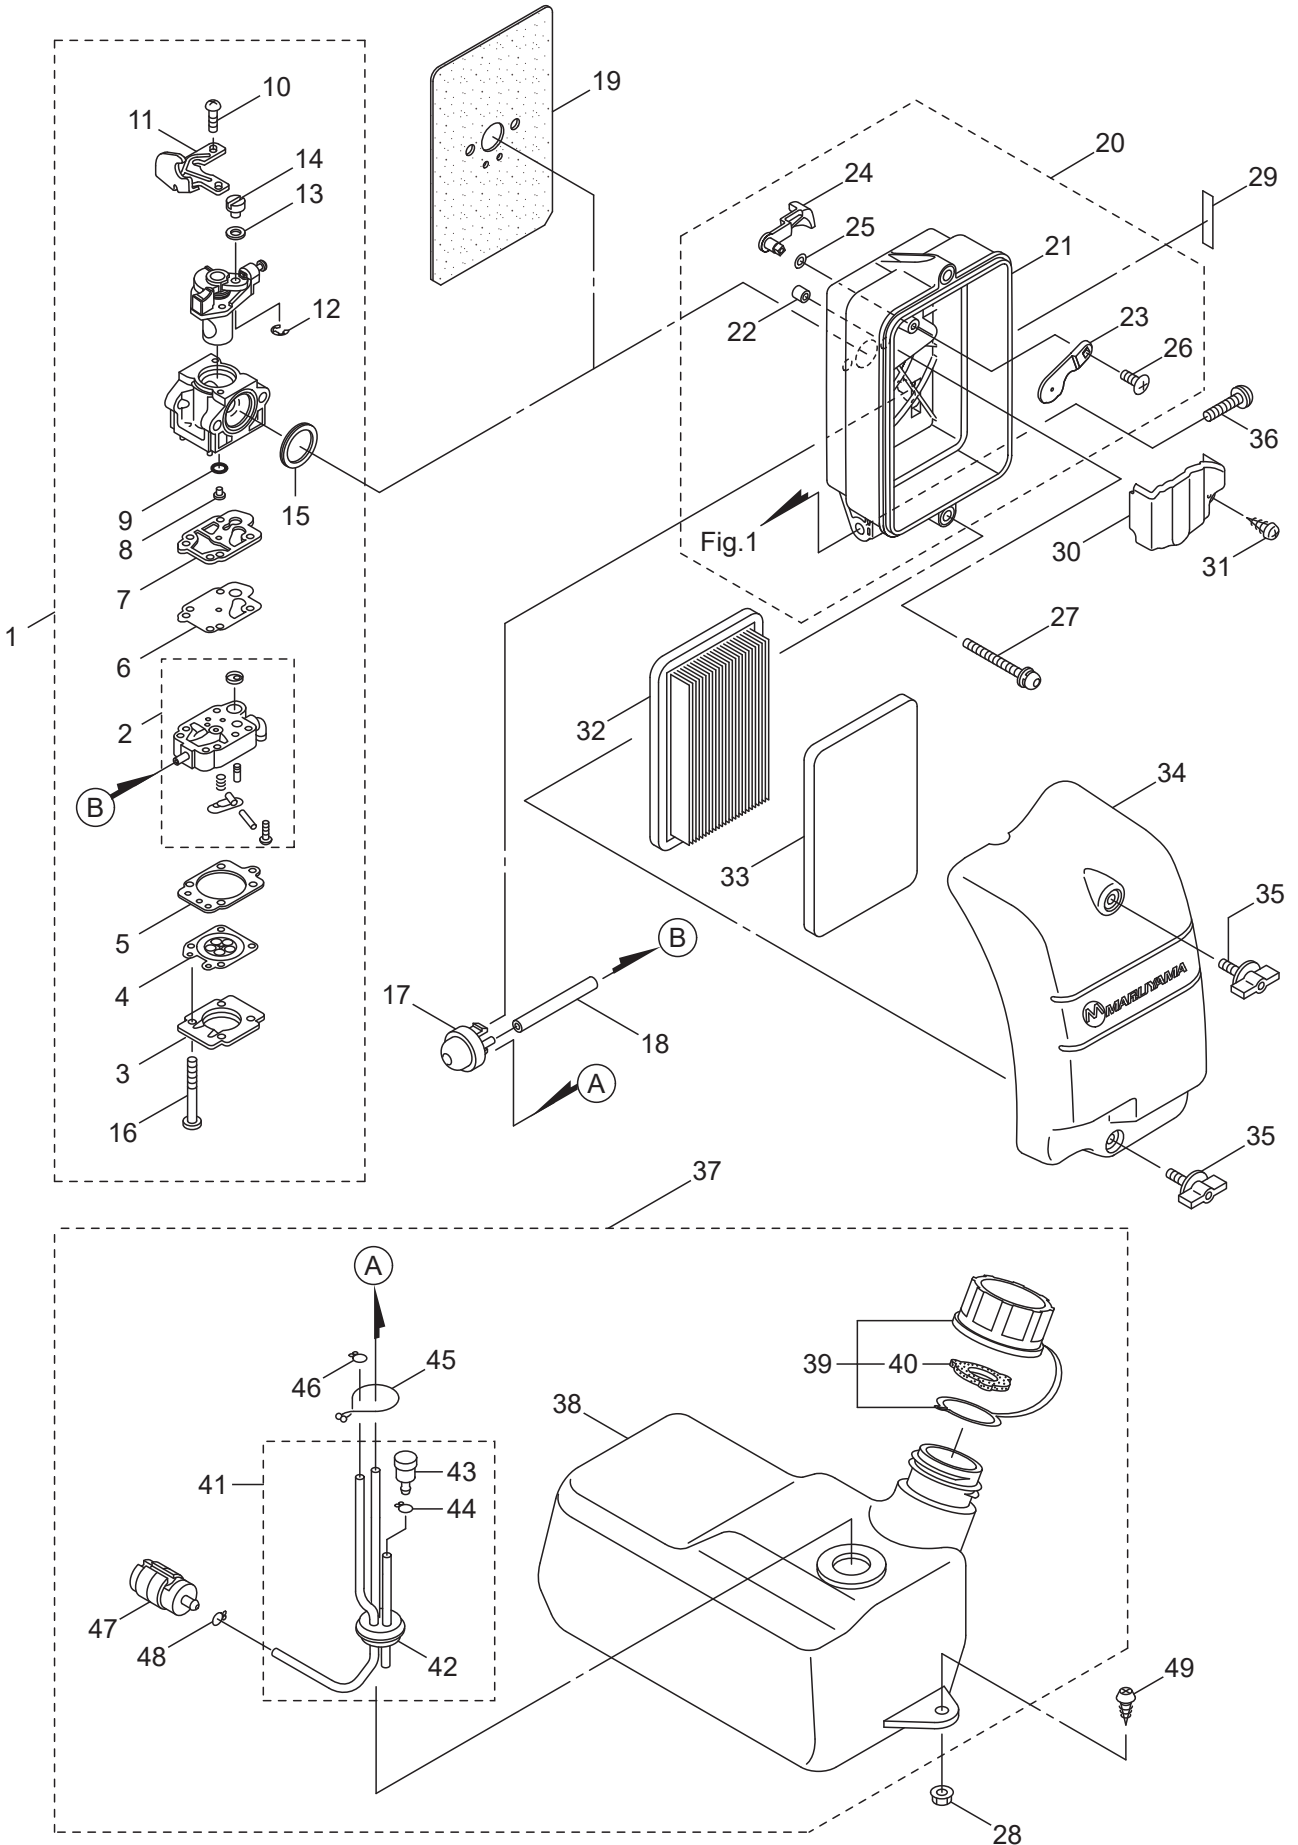

Ref.No.	Parts No.	Parts Name	Q'ty	Remarks	
3-1	248002	Carburetor, Ass'y	1	Incl.2-16	
3-2	283124	Pump Body	1		
3-3	263726	Cover	1		
3-4	283905	Diaphragm	1		
3-5	263727	Gasket	1		
3-6	262994	Diaphragm	1		
3-7	282576	Gasket	1		
3-8	248368	Jet	1		
3-9	261871	O-Ring	1		
3-10	261875	Screw	2		
3-11	248327	Bracket	1		
3-12	261876	Ring	1		
3-13	264678	Washer	1		
3-14	261658	Swivel	1		
3-15	261657	Packing	1		
3-16	263737	Screw	4		
3-17	282299	Pump	1		
3-18	279029	Pipe	1		
3-19	276134	Gasket	1		
3-20	248004	Air Filter Case Ass'y	1		Incl.21-26
3-21	248005	Air Filter Case	1		
3-22	248006	Sleeve	2		
3-23	248007	Valve	1		
3-24	248008	Lever	1		
3-25	284816	Washer	1		6.4X11X0.15
3-26	269032	Screw	1	3.5X8	
3-27	274106	Cap Screw	2	M5X55WSW	
3-28	125277	Nut	2	M6	
3-29	277762	Label	1		
3-30	248009	Plate	1		
3-31	248393	Tapping Screw	1	3.5X14	
3-32	248010	Element	1		
3-33	248011	Air Cleaner	1		
3-34	248013	Air Filter Case	1		
3-35	279350	Knob	2		
3-36	131523	Tapping Screw	1	5X20	
3-37	663628	Fuel Tank, Ass'y	1	Incl.38-48	
3-38	275903	Fuel Tank	1		
3-39	131319	Cap, Ass'y	1	Incl.40	
3-40	287058	Packing	1		
3-41	663792	Fuel Pipe Ass'y	1	Incl.42-44	
3-42	268065	Grommet	1		
3-43	261590	Breather	1		
3-44	261117	Clip	1		
3-45	131328	Clamp	1		

3. BL70-SP (MUS) ENGINE (CARBURETOR, MUFFLER, FUELTANK)

525186-03