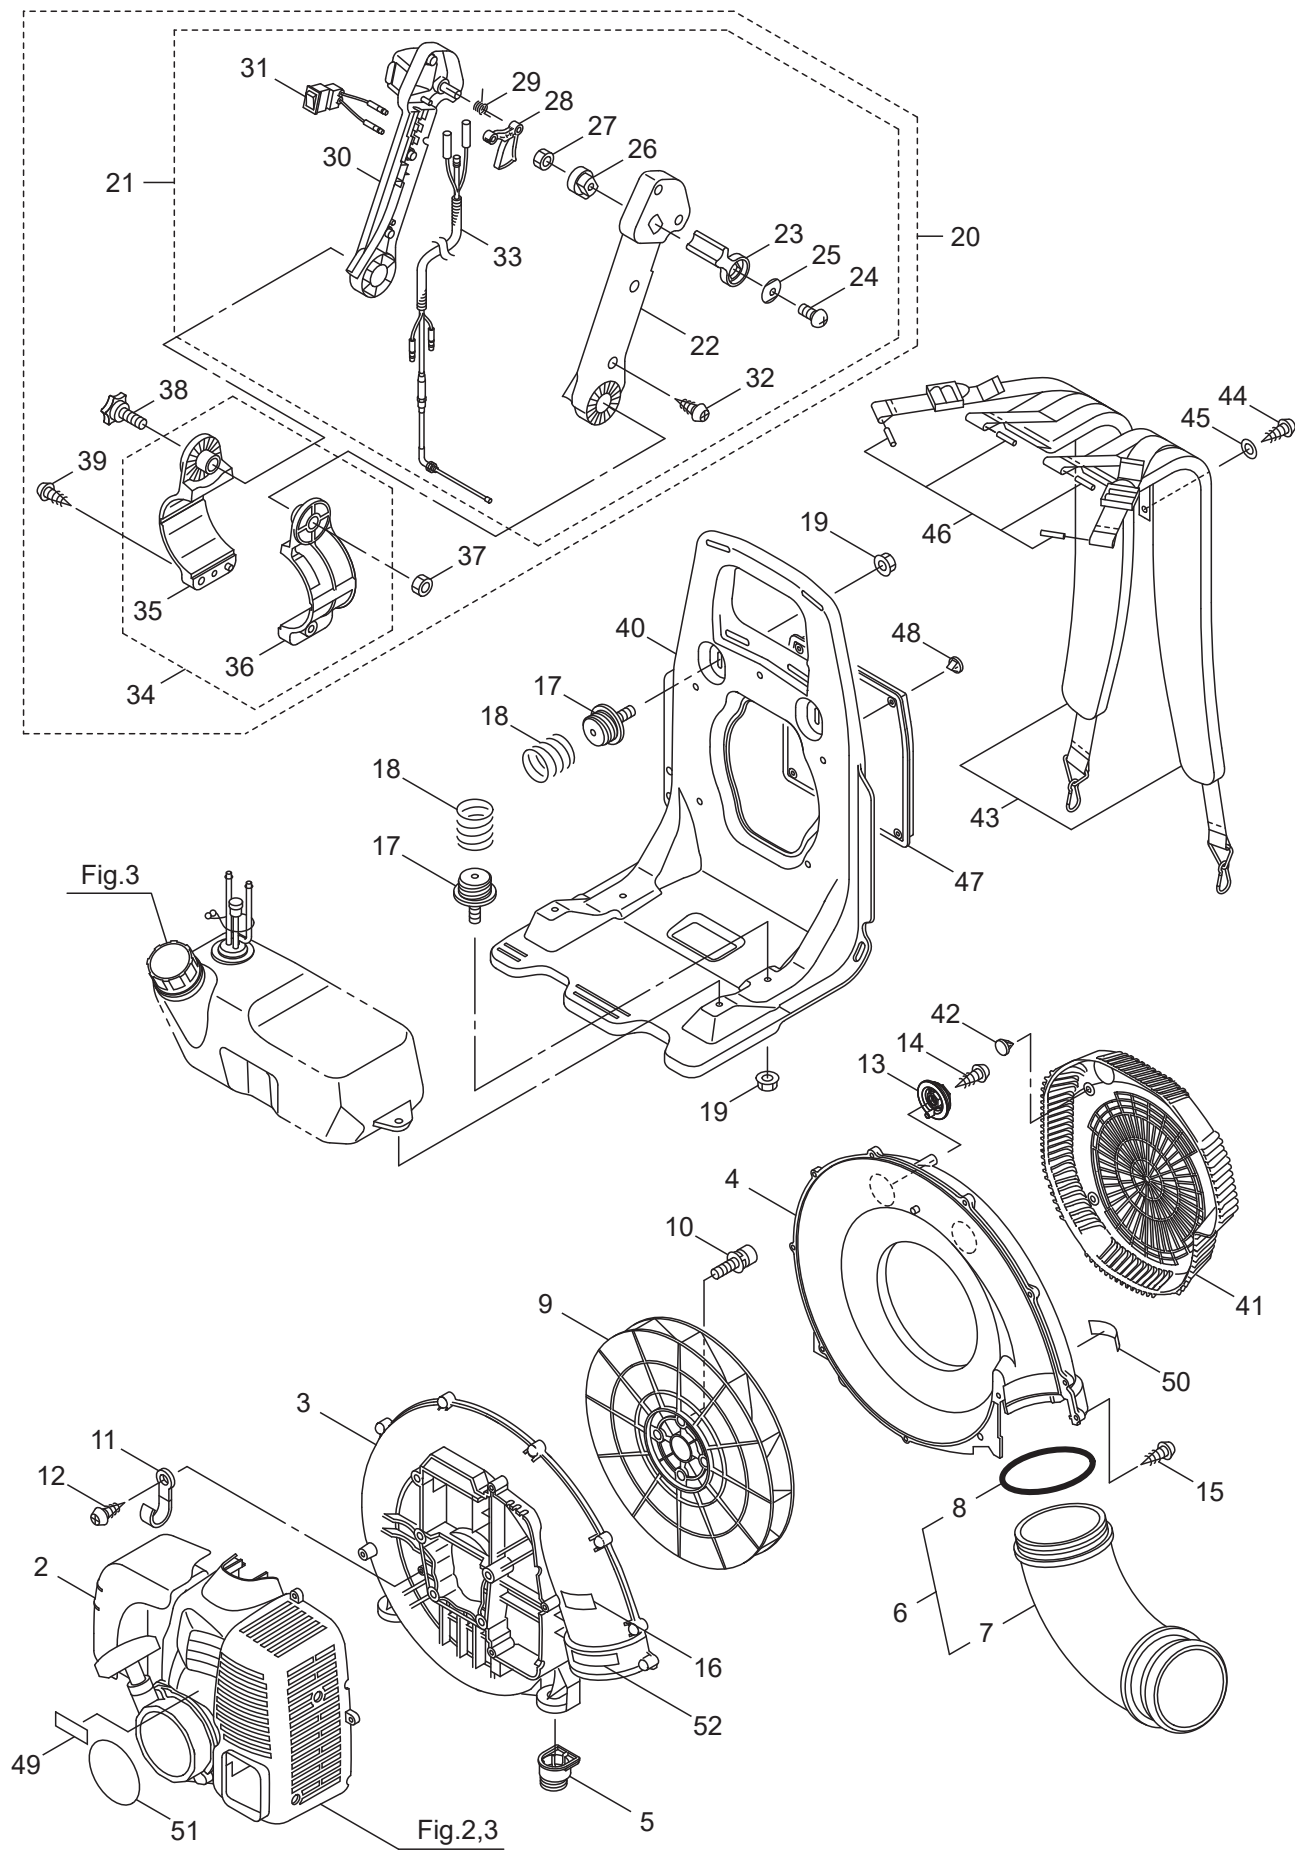

PARTS LIST

BL70-SP (MUS)

CONTENTS

1. FRAME & BLOWER	1 ~ 4
2. ENGINE (CYLINDER, CRANKCASE)	5 ~ 8
3. ENGINE (CARBURETOR, MUFFLER, FUEL TANK)	9 ~ 12
4. ACCESSORIES, OPTIONAL PARTS	13 ~ 14

2021.05

MARUYAMA

P/N. 525186

1. BL70-SP (MUS) FRAME & BLOWER

525186-01

Ref.No.	Parts No.	Parts Name	Q'ty	Remarks
1-1	395885	BL70-SP(MUS)	1	
1-2	247930	Engine	1	
1-3	662413	Fan Case (E)	1	
1-4	662415	Fan Case (S)	1	
1-5	662416	Plug C	2	
1-6	661894	Pipe, Ass'y	1	
1-7	661895	Elbow Pipe	1	Incl.7,8
1-8	275873	O-Ring	1	
1-9	275874	Fan	1	
1-10	275877	Cap Screw	4	M6X25
1-11	109051	Clamp	1	
1-12	082697	Tapping Screw	1	M5X10
1-13	275966	Plug B	2	
1-14	127295	Tapping Screw	2	M5X16
1-15	130420	Tapping Screw	11	M5X25
1-16	285188	Label	1	
1-17	275965	Plug A, Comp	4	
1-18	275967	Spring	4	
1-19	127228	Nut	4	M6
1-20	662561	Throttle, Ass'y	1	Incl.21-39
1-21	663650	Throttle Lever, Ass'y	1	Incl.22-33
1-22	275881	Throttle Case (A)	1	
1-23	272721	Lever	1	
1-24	273211	Screw	1	5X18
1-25	272724	Spring Washer	1	
1-26	275883	Link	1	
1-27	230662	Nut	1	M5
1-28	275885	Lever	1	
1-29	275887	Spring	1	
1-30	660683	Throttle Case (B)	1	
1-31	660684	Stop Switch, Ass'y	1	
1-32	235679	Screw	4	
1-33	663625	Throttle Wire, Ass'y	1	
1-34	662407	Band, Ass'y	1	Incl.35,36
1-35	662408	Band (A)	1	
1-36	662410	Band (B)	1	
1-37	127298	Nut	1	M6
1-38	276459	Knob Bolt	1	M6X40
1-39	130420	Tapping Screw	1	5X20
1-40	275898	Backpack Frame	1	
1-41	662418	Guard	1	
1-42	100749	Fastener	5	
1-43	661897	Knapsack Band	1	
1-44	127295	Tapping Screw	1	M5X16
1-45	127210	Washer	1	5.3X16XT1.6

1. BL70-SP (MUS) FRAME & BLOWER

Ref.No.	Parts No.	Parts Name	Q'ty	Remarks
1-46	660404	Shaft	4	BL70-SP
1-47	276460	Cushion Pad	1	
1-48	100749	Fastener	4	
1-49	662560	Label	1	
1-50	663101	Label	1	
1-51	663108	Label	1	CE
1-52	266959	Label	1	