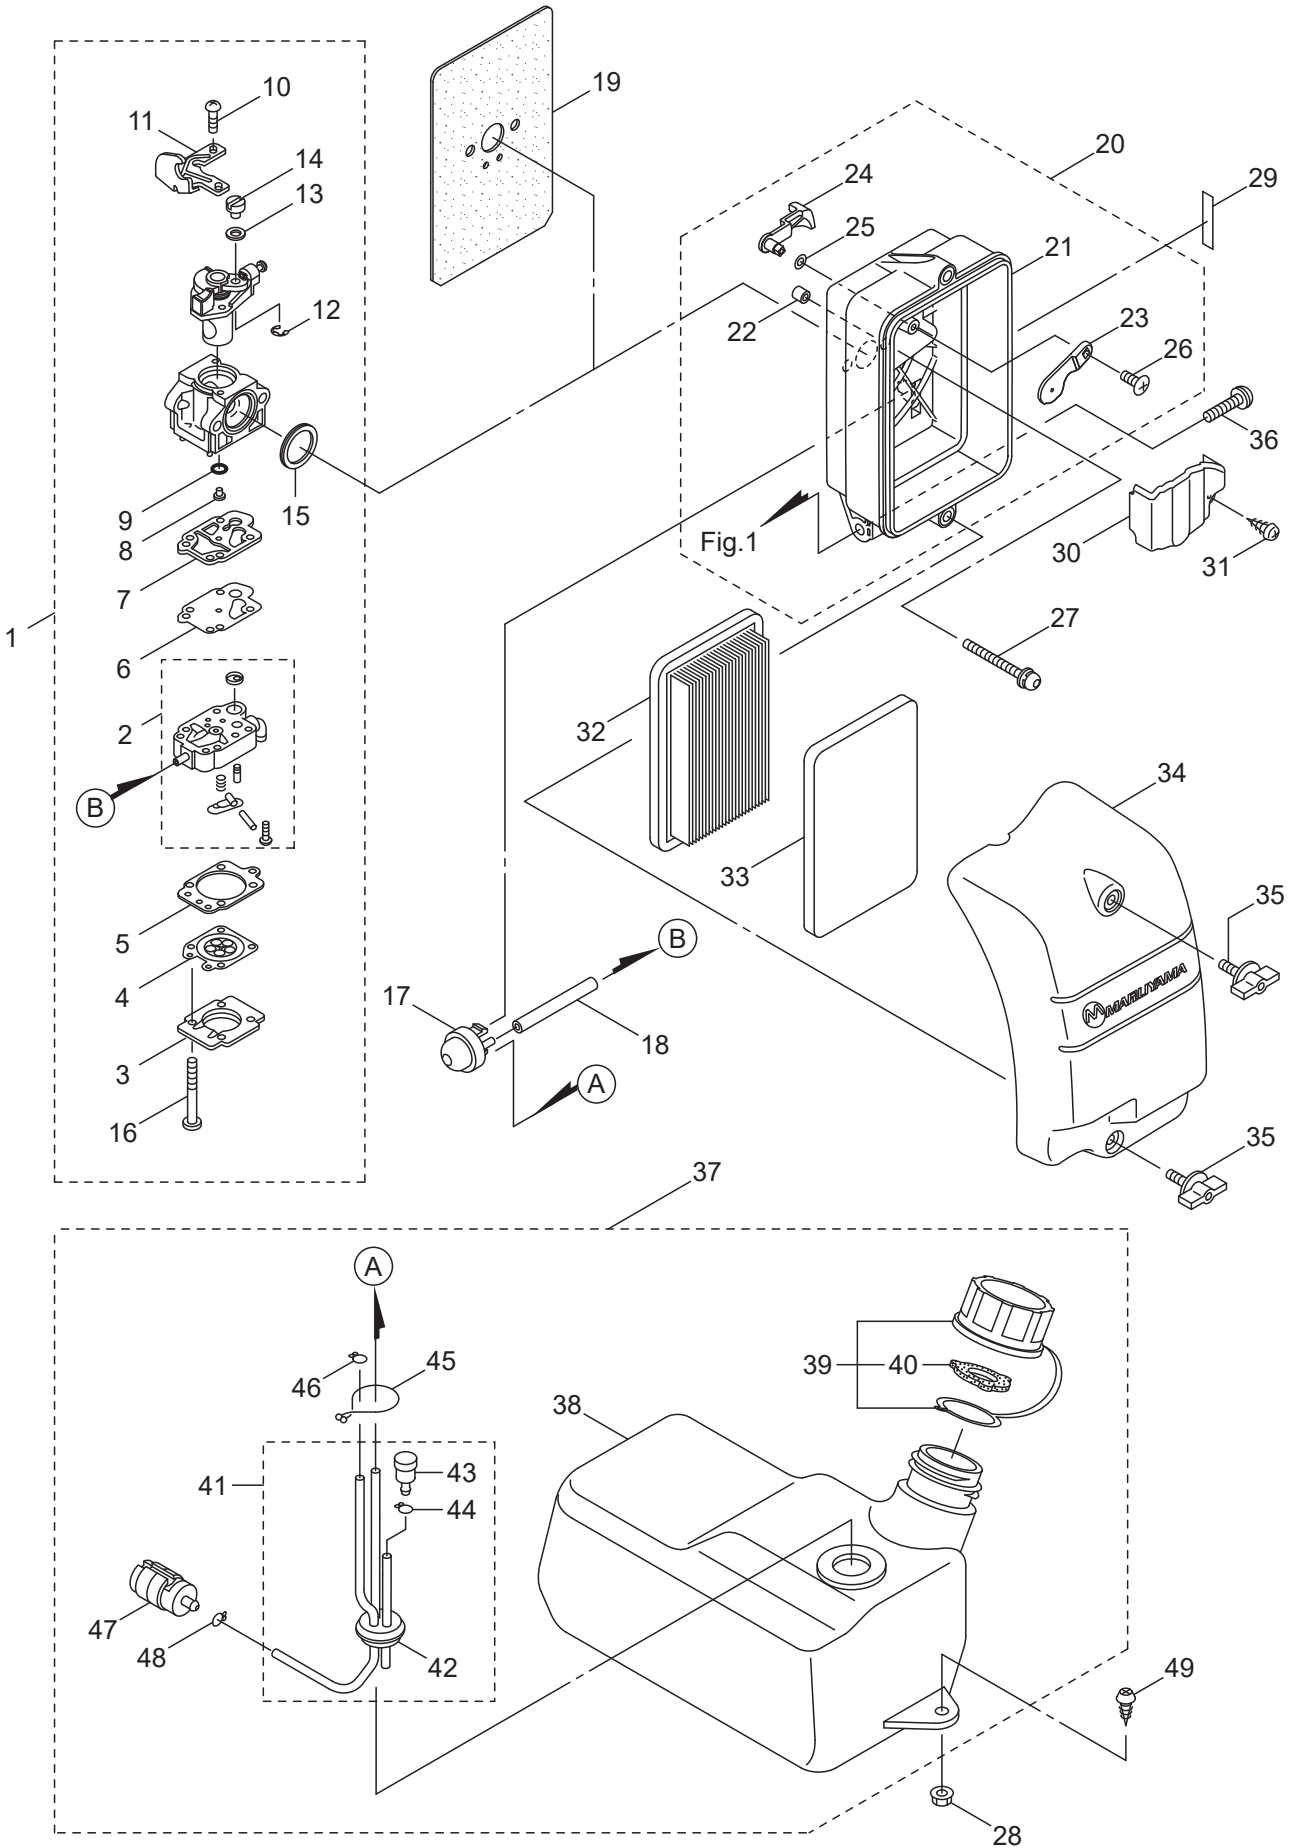

3. BL70-SP (MUS) ENGINE (CARBURETOR, MUFFLER, FUELTANK)

525186-03

Ref.No.	Parts No.	Parts Name	Q'ty	Remarks	
3-1	248002	Carburetor, Ass'y	1	Incl.2-16	
3-2	283124	Pump Body	1		
3-3	263726	Cover	1		
3-4	283905	Diaphragm	1		
3-5	263727	Gasket	1		
3-6	262994	Diaphragm	1		
3-7	282576	Gasket	1		
3-8	248368	Jet	1		
3-9	261871	O-Ring	1		
3-10	261875	Screw	2		
3-11	248327	Bracket	1		
3-12	261876	Ring	1		
3-13	264678	Washer	1		
3-14	261658	Swivel	1		
3-15	261657	Packing	1		
3-16	263737	Screw	4		
3-17	282299	Pump	1		
3-18	279029	Pipe	1		
3-19	276134	Gasket	1		
3-20	248004	Air Filter Case Ass'y	1		Incl.21-26
3-21	248005	Air Filter Case	1		
3-22	248006	Sleeve	2		
3-23	248007	Valve	1		
3-24	248008	Lever	1		
3-25	284816	Washer	1		6.4X11X0.15
3-26	269032	Screw	1	3.5X8	
3-27	274106	Cap Screw	2	M5X55WSW	
3-28	125277	Nut	2	M6	
3-29	277762	Label	1		
3-30	248009	Plate	1		
3-31	248393	Tapping Screw	1	3.5X14	
3-32	248010	Element	1		
3-33	248011	Air Cleaner	1		
3-34	248013	Air Filter Case	1		
3-35	279350	Knob	2		
3-36	131523	Tapping Screw	1	5X20	
3-37	663628	Fuel Tank, Ass'y	1	Incl.38-48	
3-38	275903	Fuel Tank	1		
3-39	131319	Cap, Ass'y	1	Incl.40	
3-40	287058	Packing	1		
3-41	663792	Fuel Pipe Ass'y	1	Incl.42-44	
3-42	268065	Grommet	1		
3-43	261590	Breather	1		
3-44	261117	Clip	1		
3-45	131328	Clamp	1