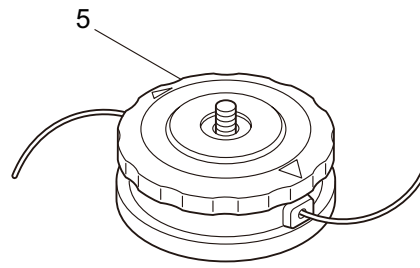

5. B230L
ACCESSORIES

Ref. No.	Part No.	Part Name	Q'ty	Remarks
5-1	210418	Box Spanner	1	13x19x(+)
5-2	219431	Wrench	1	3mm
5-3	219432	Wrench	1	4mm
5-4	242062	Instruction Manual	1	B230-300L/TURBO
5-5	241308	Semi-Auto Head	1