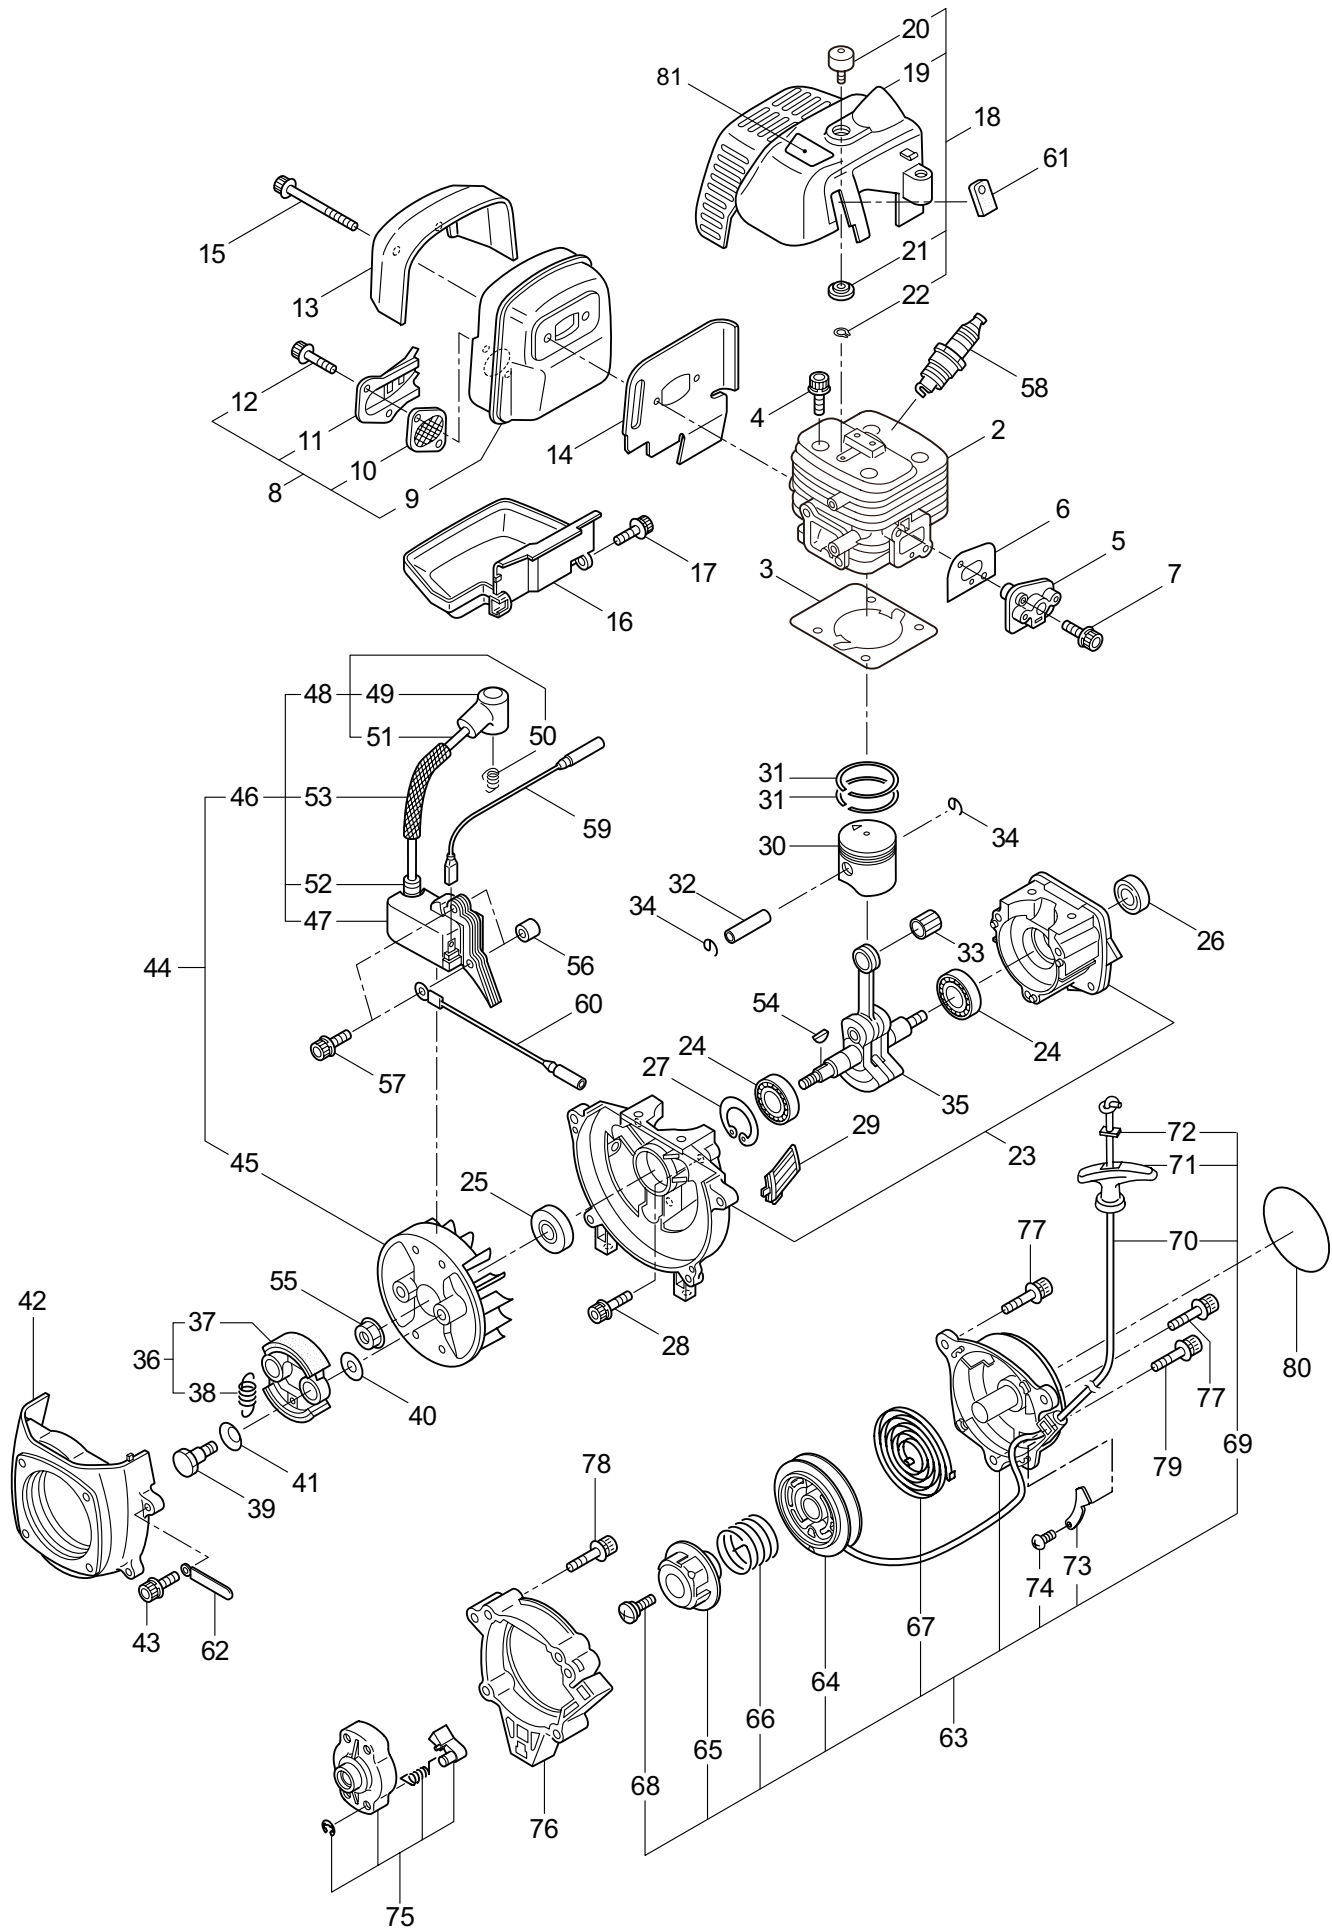

3. B230L ENGINE

Ref. No.	Part No.	Part Name	Q'ty	Remarks
3-1	875353	Engine	1	CE230/123
3-2	288499	Cylinder	1	
3-3	286074	Gasket	1	
3-4	261250	Cap Screw	4	M5x20
3-5	269144	Insulator	1	New gasket required
3-6	267049	Gasket	1	
3-7	265924	Cap Screw	2	M5x25
3-8	282208	Muffler Ass'y	1	Incl.9-12
3-9	282209	Muffler Comp	1	
3-10	267056	Spark Arrester	1	
3-11	268171	Muffler Tail	1	
3-12	265107	Cap Screw	2	M4x10
3-13	268461	Holder	1	
3-14	281440	Gasket	1	
3-15	266402	Cap Screw	2	M5x55
3-16	281446	Under Cover	1	
3-17	267191	Cap Screw	1	M5x16
3-18	288800	Top Cover Ass'y	1	Incl.19-22
3-19	281444	Top Cover	1	
3-20	286300	Knob	1	
3-21	261020	Spacer	1	
3-22	261734	Snap Ring	1	#5
3-23	289246	Crankcase	1	
3-24	280488	Bearing	2	PPL 6001
3-25	261492	Oil Seal	1	ISCD12287
3-26	261386	Oil Seal	1	ISCD12227
3-27	055185	Snap Ring	1	H28
3-28	261612	Cap Screw	3	M5x30
3-29	281442	Screen	1	
3-30	283379	Piston	1	
3-31	282177	Piston Ring	2	
3-32	261036	Piston Pin	1	
3-33	263957	Bearing, Needle	1	KTV81112EG01 B2
3-34	261576	Clip,Piston	2	
3-35	246382	Crankshaft/Conn.Rod Ass'y	1	
3-36	267327	Clutch Ass'y	1	Incl.37,38
3-37	267342	Clutch Shoe	2	(2)required
3-38	267345	Spring,Clutch	1	
3-39	264505	Bolt	2	
3-40	261189	Washer	2	6x16.5x1.2
3-41	261777	Wave Washer	2	
3-42	281443	Fan Cover	1	
3-43	261250	Cap Screw	4	M5x20
3-44	286269	Magneto Ass'y	1	Incl.45-53
3-45	286271	Rotor/Fan	1