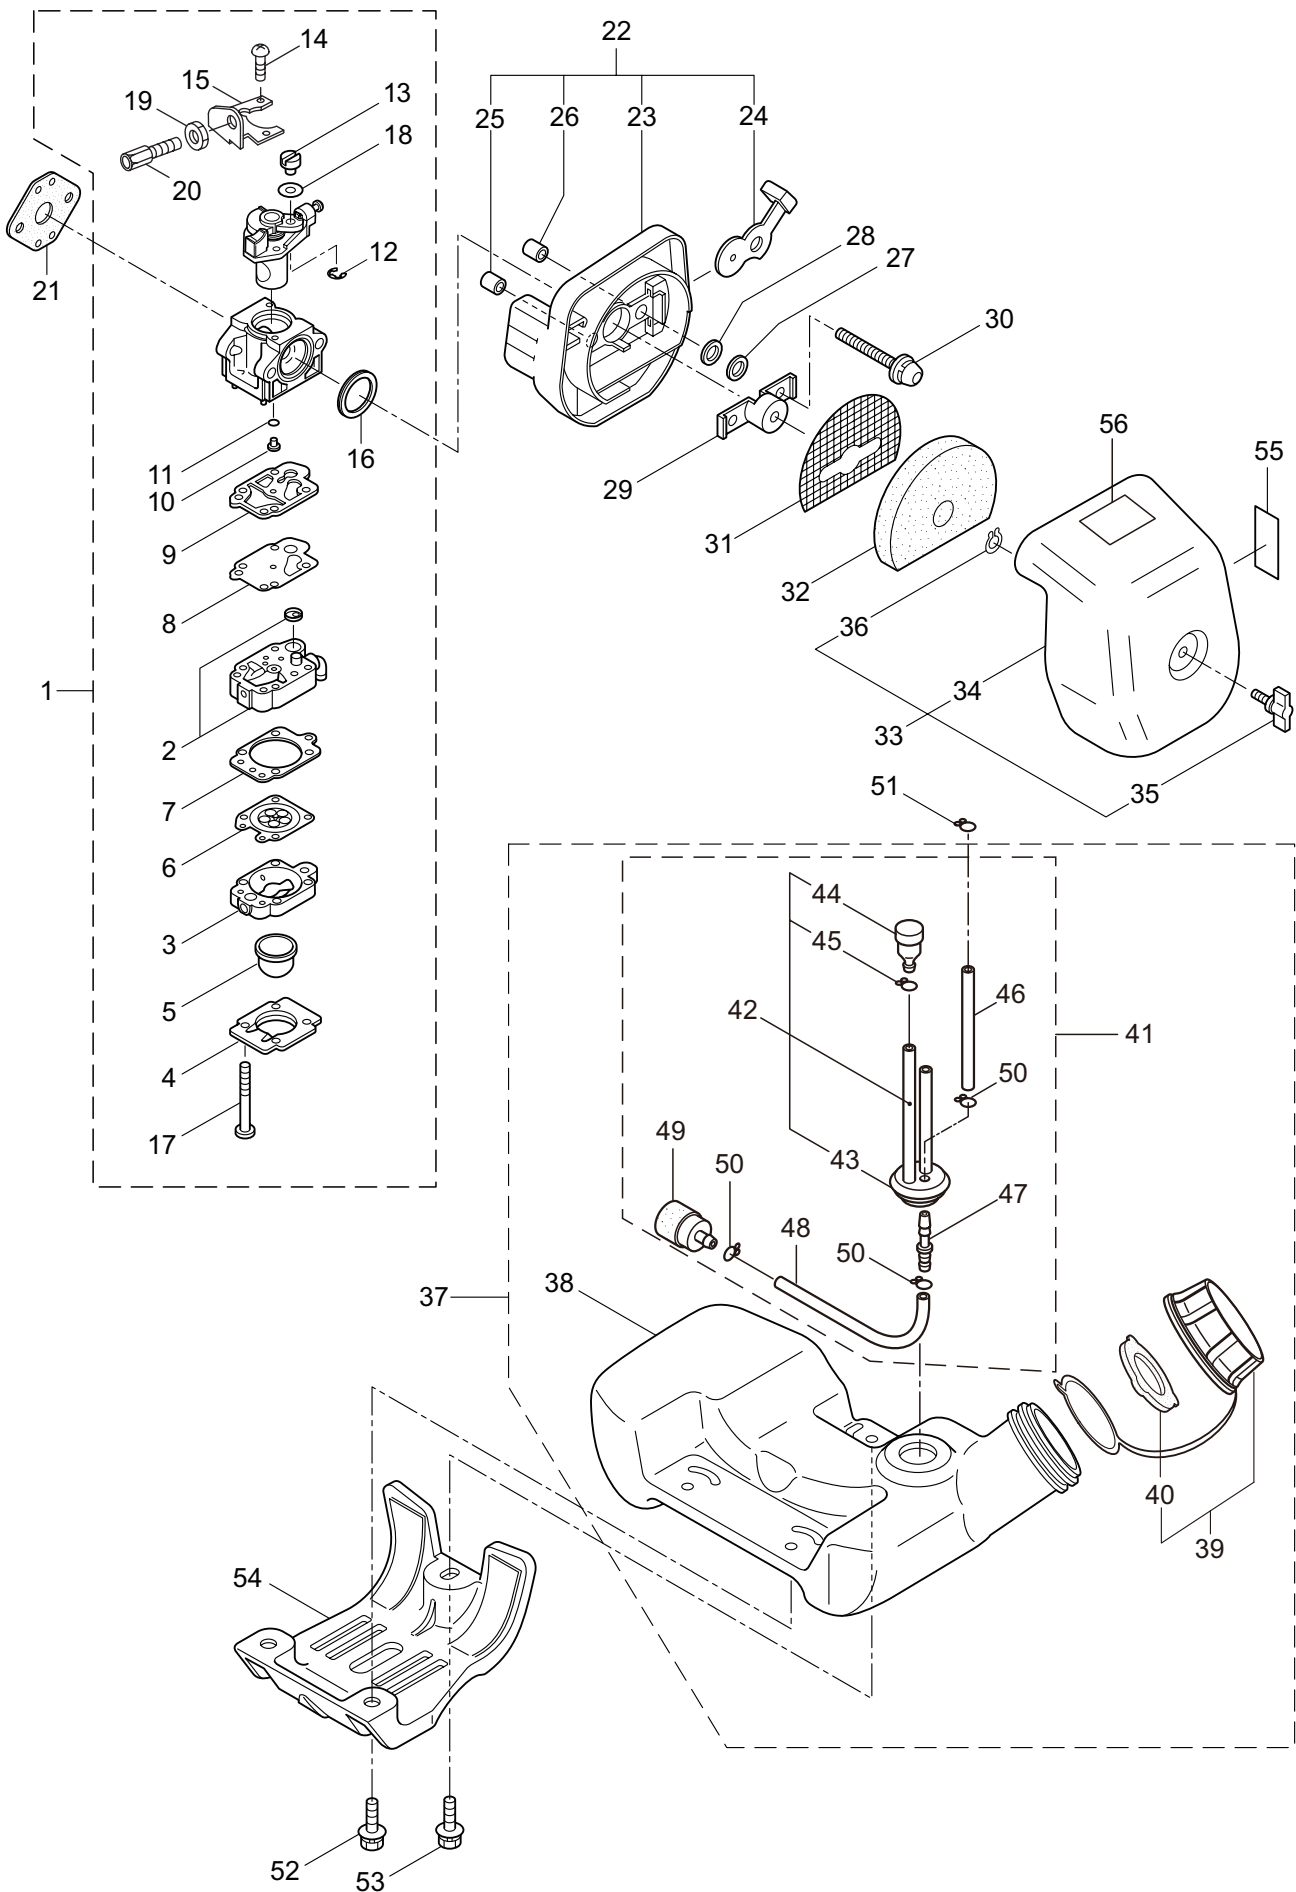

4. B230L
CARBURETOR, FUEL TANK

Ref. No.	Part No.	Part Name	Q'ty	Remarks
4-46	289028	Pipe A	1	3x5x53L
4-47	288921	Joint	1	
4-48	289033	Pipe	1	3x5x100L
4-49	277887	Filter Ass'y	1	
4-50	261117	Clip	3	
4-51	261117	Clip	1	
4-52	281714	Cap Screw	2	M5x20
4-53	281715	Cap Screw	1	M5x20
4-54	281447	Stand	1	
4-55	261352	Label	1	Choke
4-56	285188	Label	1