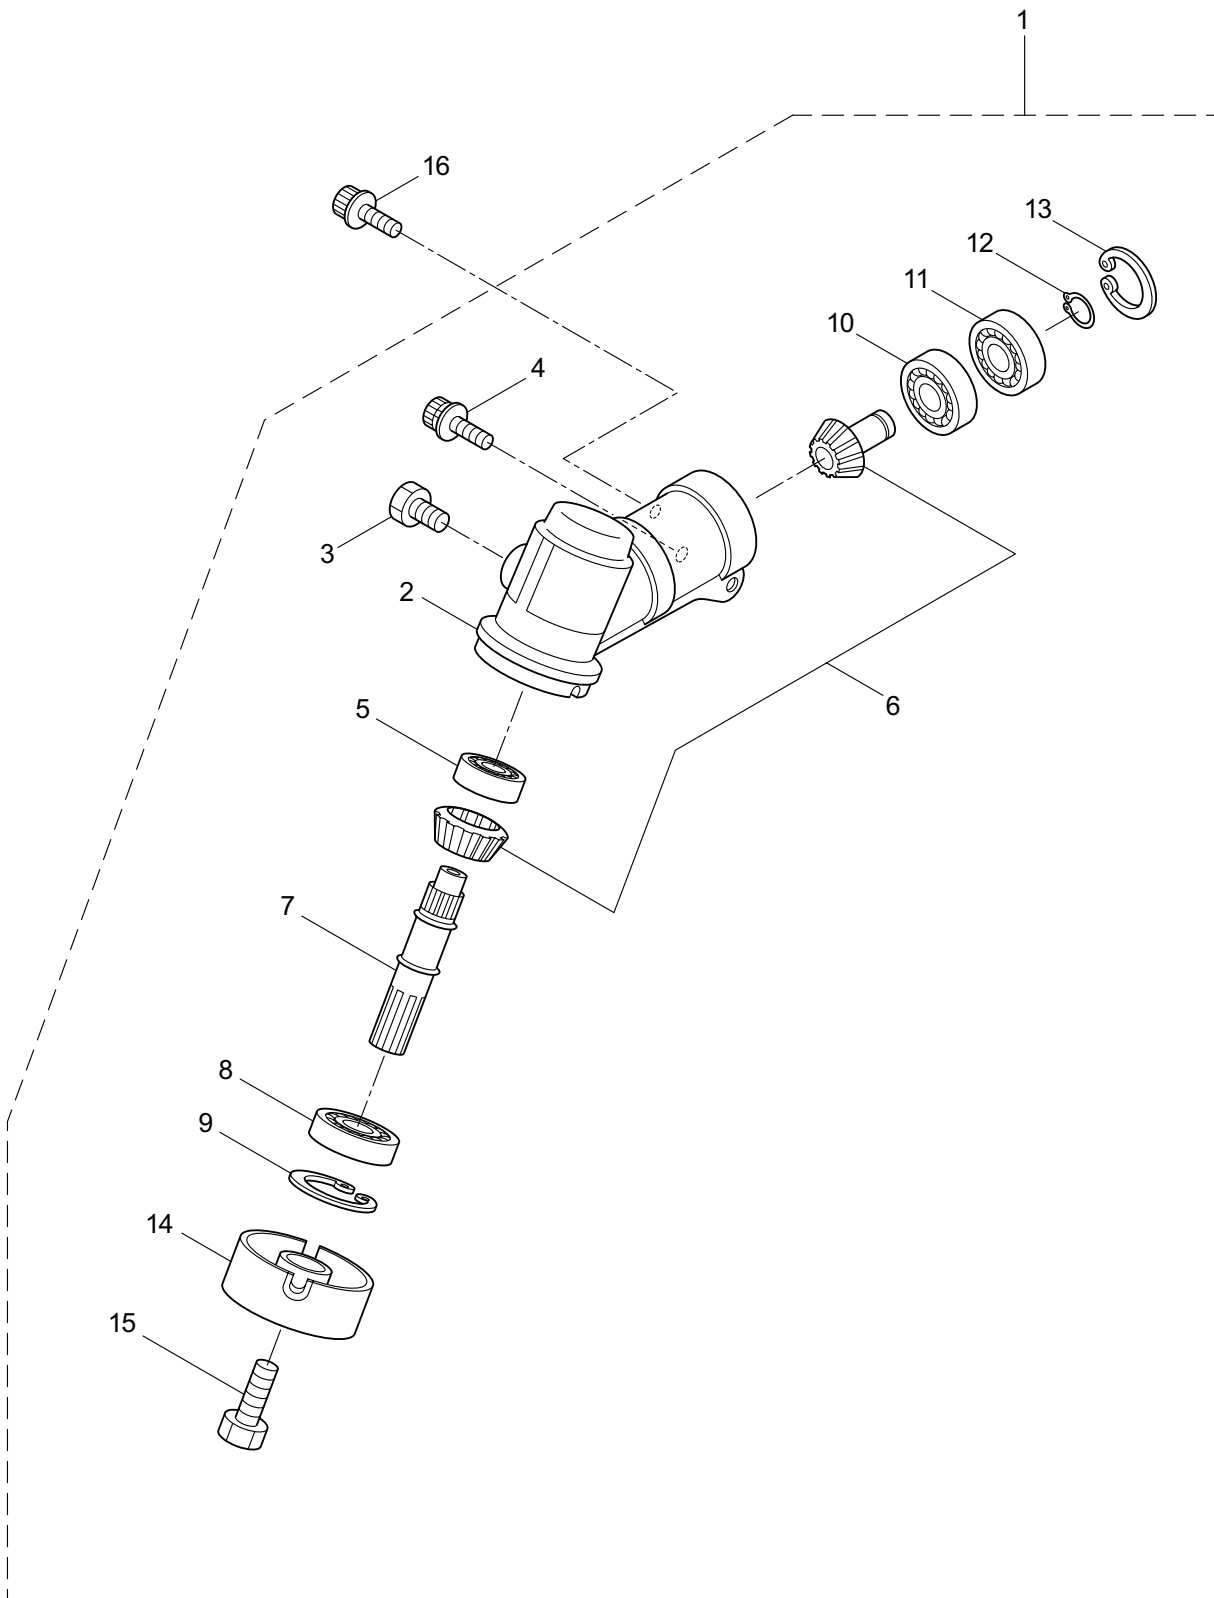

PARTS LIST

B230L

CONTENTS

1. MAIN BODY	1 ~ 2
2. GEARCASE.....	3 ~ 4
3. ENGINE	5 ~ 8
4. CARBURETOR, FUEL TANK	9 ~ 12
5. ACCESSORIES	13 ~ 14

2019. 12.

P/N 524910

1. B230L
MAIN BODY

Ref. No.	Part No.	Part Name	Q'ty	Remarks
1-1	364849	B230L	1	
1-2	261250	Cap Screw	4	M5x20
1-3	215512	Clutch Case Ass'y	1	Incl.4-10
1-4	214592	Bearing Case	1	
1-5	214161	Bearing	2	#6000ZZ
1-6	054676	Snap Ring	1	#26
1-7	560309	Buffer	1	
1-8	214163	Washer	1	
1-9	092033	Screw	4	M5x15
1-10	214593	Driveshaft Tube Adapter	1	
1-11	261246	Cap Screw	1	M5x25
1-12	220078	Driveshaft Tube Ass'y	1	Incl.23,24
1-13	219268	Driveshaft Ass'y	1	
1-14	054677	Clutch Drum	1	
1-15	211736	Shaft Grip	1	
1-16	211737	Band	2	
1-17	242050	Throttle Trigger Ass'y	1	Incl.18
1-18	237241	Label	1	
1-19	235752	Throttle Cable	1	
1-20	213548	Plastic Tube	1	#10x200L
1-21	225962	Bracket	1	
1-22	242061	Label	1	B230L
1-23	221501	Label	1	Warning
1-24	221502	Label	1	Caution
1-25	227816	Loop Handle Ass'y	1	Incl.26
1-26	215608	Cap Screw	4	M5x30x16
1-27	226300	Safety Cover Ass'y	1	Incl.28-32
1-28	225961	Safety Cover	1	
1-29	231493	String Cutter	1	
1-30	227817	Bolt	2	M5x12
1-31	081027	Nut	2	M5
1-32	212972	String Cutter Cover	1	
1-33	225963	Threaded Bracket	1	
1-34	261612	Cap Screw	2	M5x30

2. B230L
GEARCASE

Ref. No.	Part No.	Part Name	Q'ty	Remarks
2-1	225959	Gearcase Ass'y	1	Incl.2-15
2-2	225960	Gearcase	1	
2-3	234109	Bolt	1	M8x8
2-4	261246	Cap Screw	1	M5x25
2-5	210554	Bearing	1	#608
2-6	227106	Gear Set	1	
2-7	215762	Blade Shaft	1	
2-8	212999	Bearing	1	#6001 2RK
2-9	055185	Snap Ring	1	H28
2-10	210560	Bearing	1	#609
2-11	140268	Bearing	1	#609Z
2-12	228477	Snap Ring	1	#9
2-13	140270	Snap Ring	1	#24
2-14	222890	Boss Adapter	1	
2-15	221998	Bolt	1	M8x12,Counterclockwise
2-16	261233	Cap Screw	1	M5x12