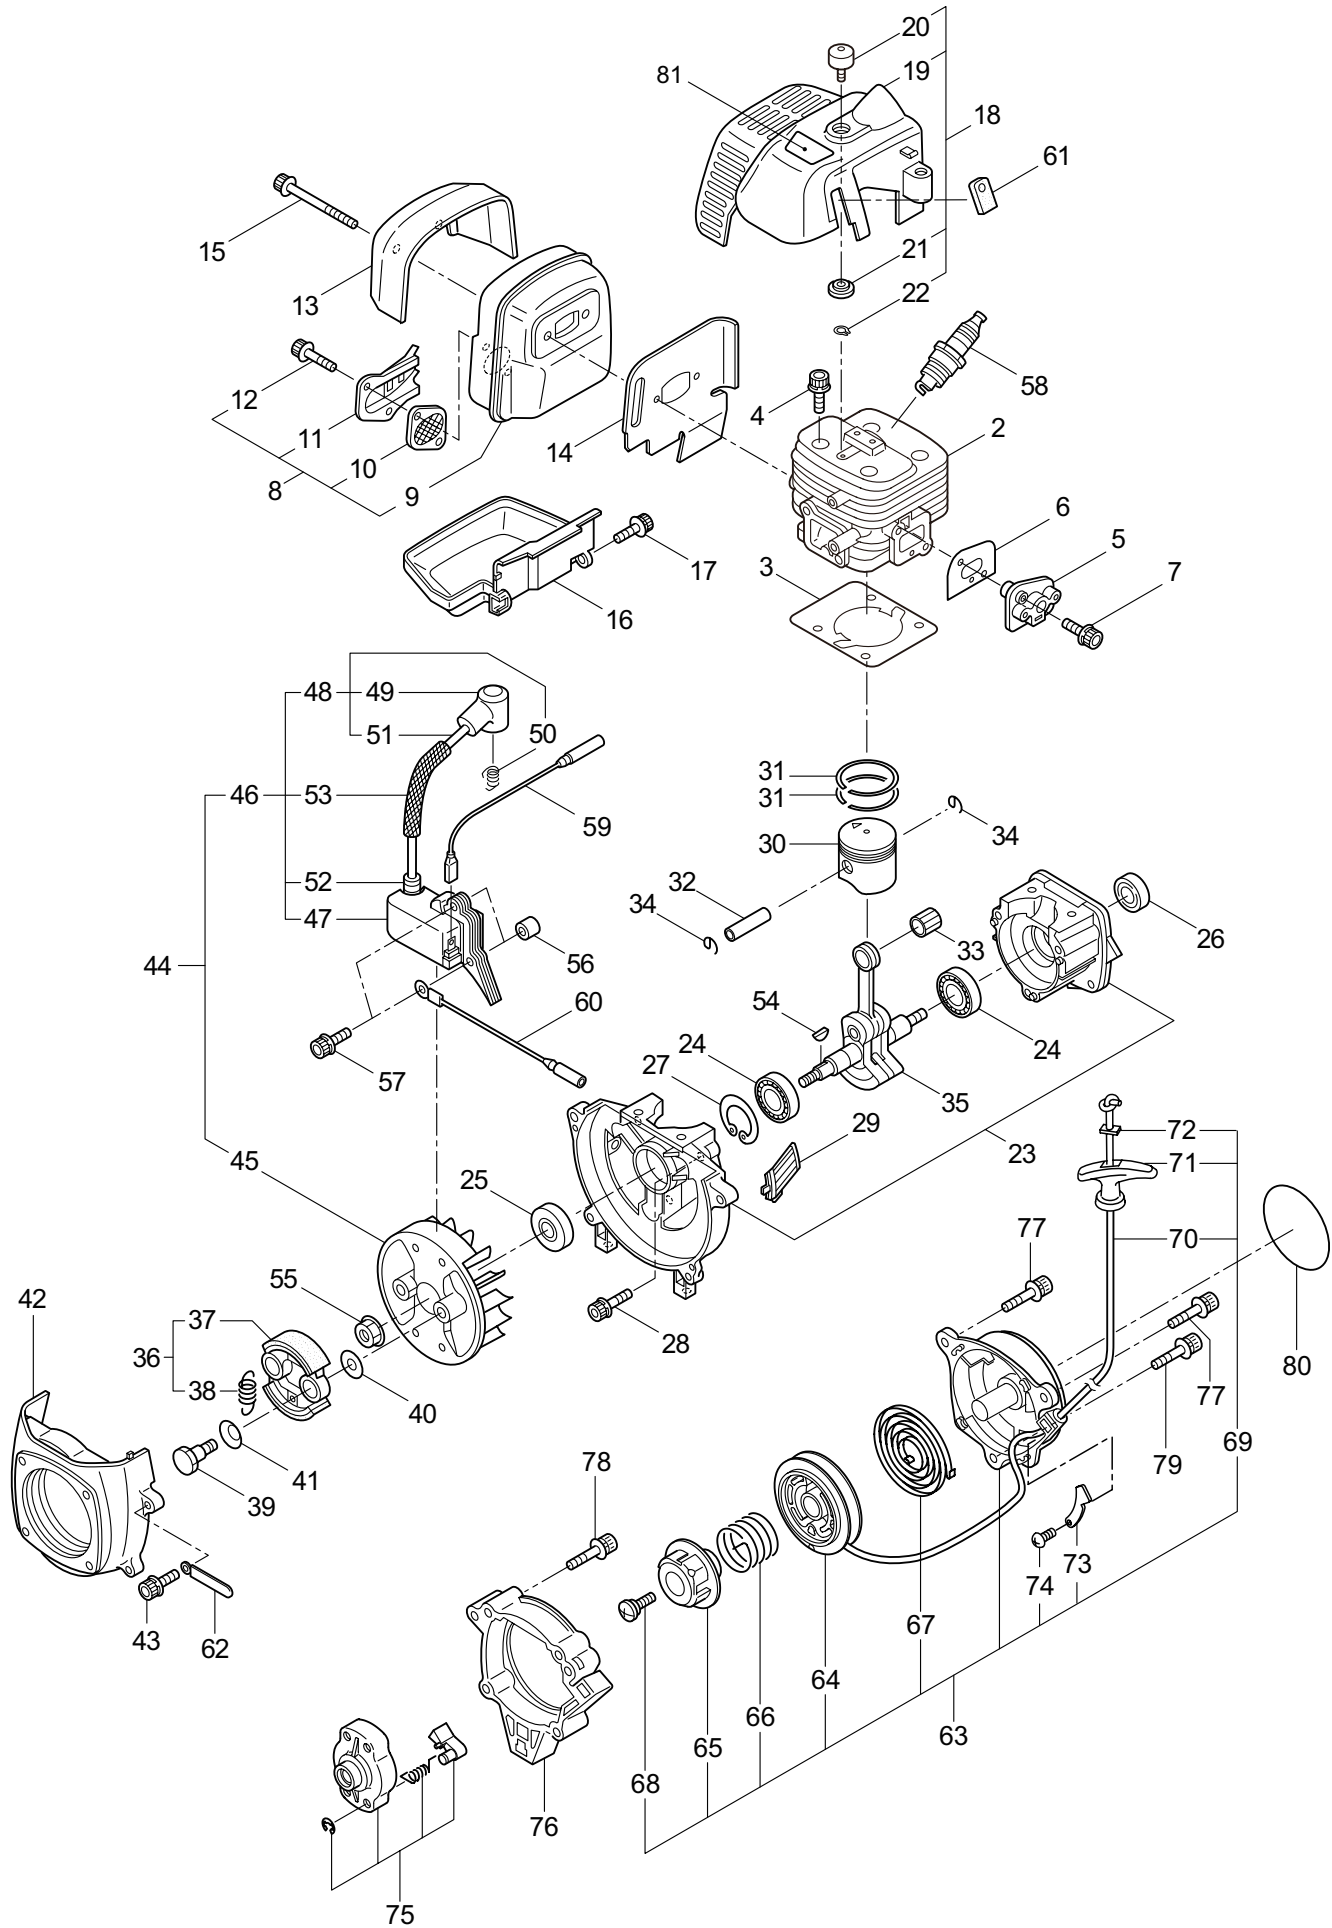

3. B230L ENGINE

Ref. No.	Part No.	Part Name	Q'ty	Remarks
3-46	281705	Ignition Coil Ass'y	1	Incl.47-53
3-47	281706	Coil	1	
3-48	281707	Spark Plug Wire Ass'y	1	Incl.49-51
3-49	261074	Plug Boot	1	
3-50	261075	Connector	1	
3-51	281709	Spark Plug Wire	1	
3-52	261072	Cap	1	
3-53	280080	Insulator	1	
3-54	261076	Woodruff Key	1	3x10
3-55	261417	Nut,Rotor	1	M8
3-56	280381	Spacer	2	
3-57	261256	Cap Screw	2	M4x25
3-58	285982	Spark Plug	1	NGK BPM8Y
3-59	263804	Lead	1	
3-60	268044	Lead	1	
3-61	269189	Grommet	1	
3-62	264588	Clamp	1	
3-63	273254	Starter Ass'y	1	Incl.64-74
3-64	283504	Reel	1	
3-65	283505	Cam Plate	1	
3-66	283506	Spring	1	
3-67	261721	Spiral Spring	1	
3-68	267213	Screw	1	
3-69	273261	Rope Ass'y	1	Incl.70-72
3-70	283579	Stater Rope	1	
3-71	287651	Starter Grip	1	
3-72	283511	Rope Stopper	1	
3-73	277328	Cover	1	
3-74	273037	Screw	1	
3-75	283575	Starter Pawl Ass'y	1	
3-76	284698	Adapter Ass'y	1	
3-77	283391	Cap Screw	2	M4x20
3-78	265726	Cap Screw	4	M4x16
3-79	282096	Cap Screw	1	M4x16WSW
3-80	246557	Label	1	CER230
3-81	246558	Label	1	MARUYAMA B230L