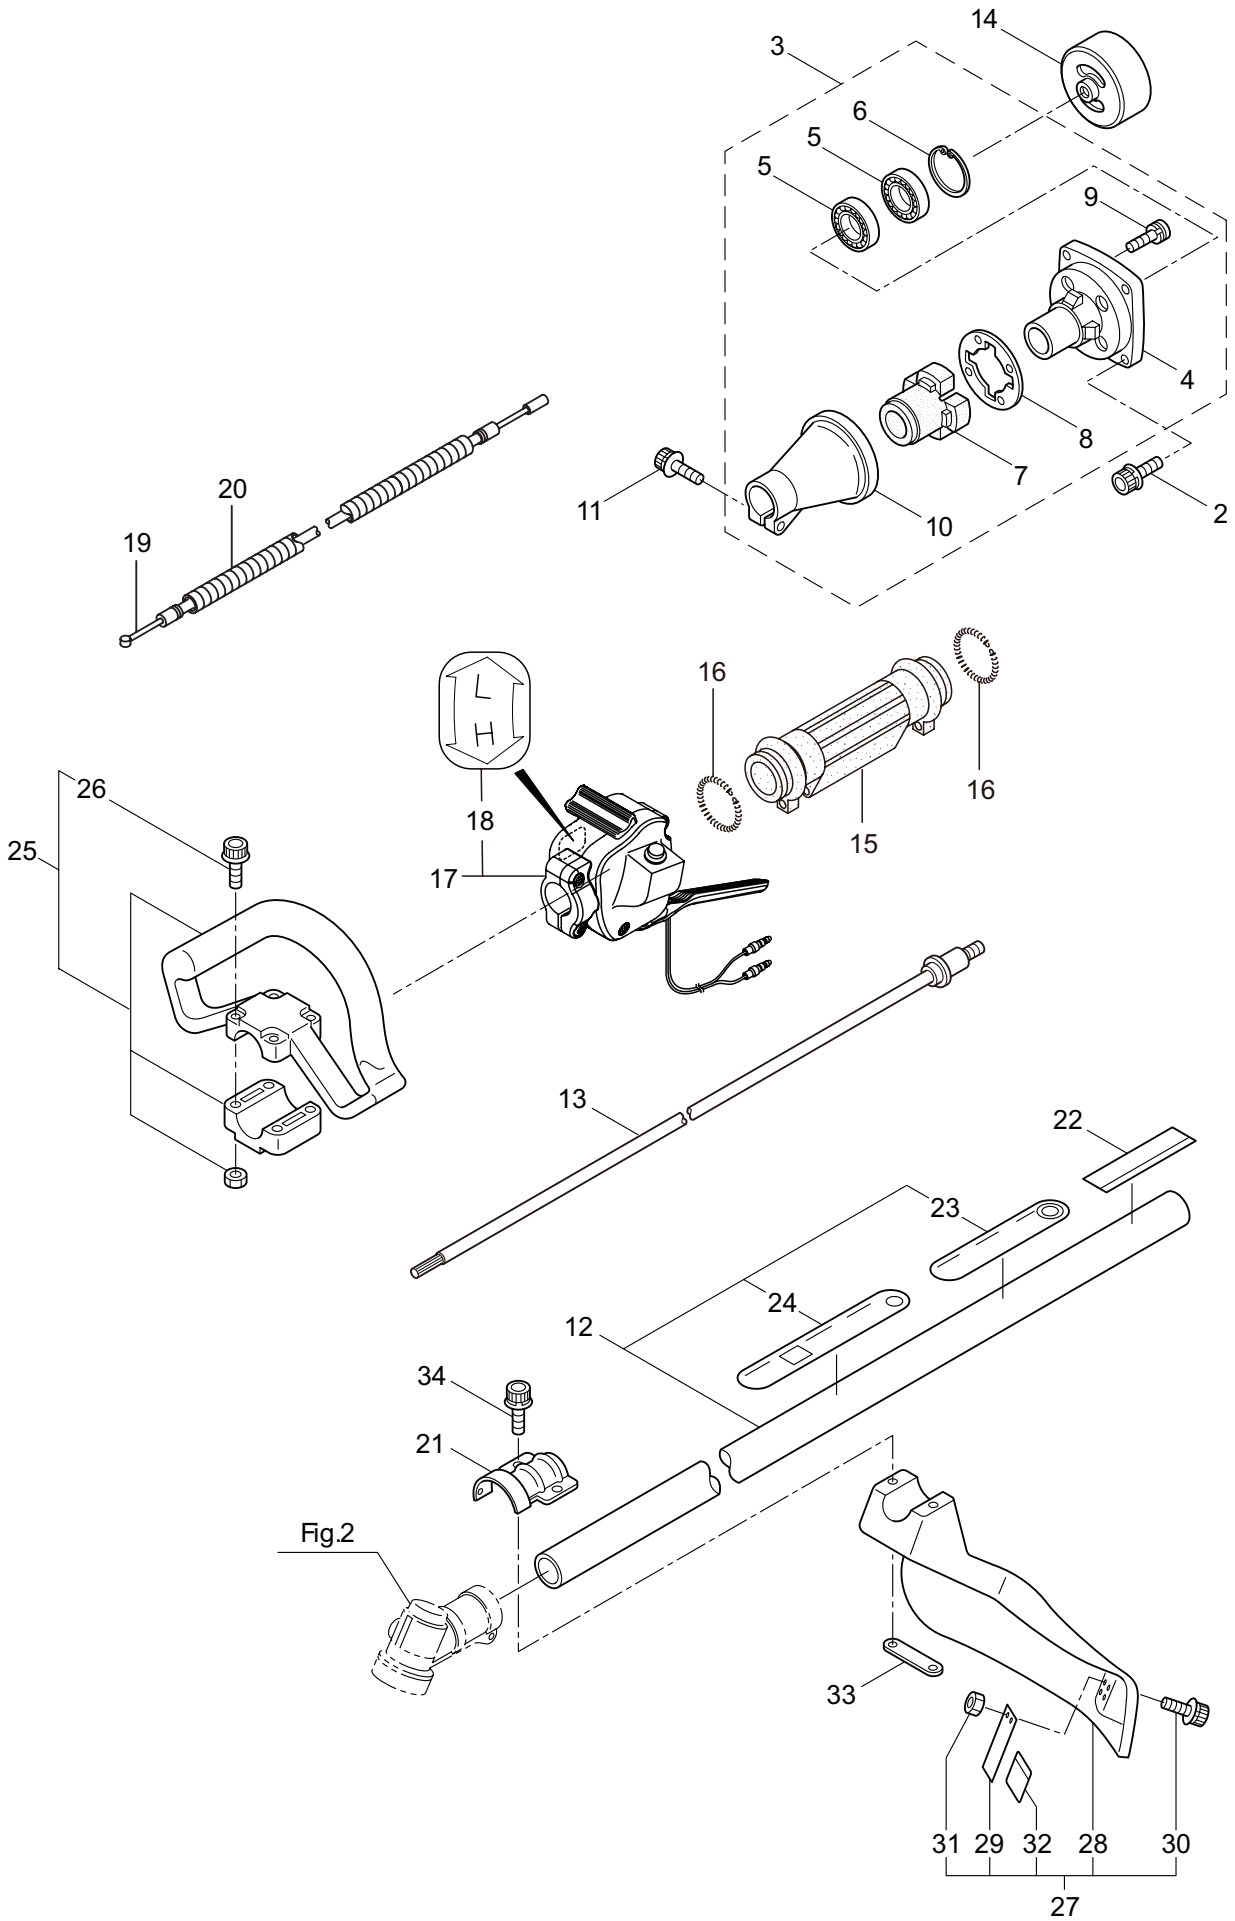

PARTS LIST

B230L

CONTENTS

1. MAIN BODY	1 ~ 2
2. GEARCASE.....	3 ~ 4
3. ENGINE	5 ~ 8
4. CARBURETOR, FUEL TANK	9 ~ 12
5. ACCESSORIES	13 ~ 14

2019. 12.

P/N 524910

1. B230L
MAIN BODY

Ref. No.	Part No.	Part Name	Q'ty	Remarks
1-1	364849	B230L	1	
1-2	261250	Cap Screw	4	M5x20
1-3	215512	Clutch Case Ass'y	1	Incl.4-10
1-4	214592	Bearing Case	1	
1-5	214161	Bearing	2	#6000ZZ
1-6	054676	Snap Ring	1	#26
1-7	560309	Buffer	1	
1-8	214163	Washer	1	
1-9	092033	Screw	4	M5x15
1-10	214593	Driveshaft Tube Adapter	1	
1-11	261246	Cap Screw	1	M5x25
1-12	220078	Driveshaft Tube Ass'y	1	Incl.23,24
1-13	219268	Driveshaft Ass'y	1	
1-14	054677	Clutch Drum	1	
1-15	211736	Shaft Grip	1	
1-16	211737	Band	2	
1-17	242050	Throttle Trigger Ass'y	1	Incl.18
1-18	237241	Label	1	
1-19	235752	Throttle Cable	1	
1-20	213548	Plastic Tube	1	#10x200L
1-21	225962	Bracket	1	
1-22	242061	Label	1	B230L
1-23	221501	Label	1	Warning
1-24	221502	Label	1	Caution
1-25	227816	Loop Handle Ass'y	1	Incl.26
1-26	215608	Cap Screw	4	M5x30x16
1-27	226300	Safety Cover Ass'y	1	Incl.28-32
1-28	225961	Safety Cover	1	
1-29	231493	String Cutter	1	
1-30	227817	Bolt	2	M5x12
1-31	081027	Nut	2	M5
1-32	212972	String Cutter Cover	1	
1-33	225963	Threaded Bracket	1	
1-34	261612	Cap Screw	2	M5x30

2. B230L
GEARCASE

Ref. No.	Part No.	Part Name	Q'ty	Remarks
2-1	225959	Gearcase Ass'y	1	Incl.2-15
2-2	225960	Gearcase	1	
2-3	234109	Bolt	1	M8x8
2-4	261246	Cap Screw	1	M5x25
2-5	210554	Bearing	1	#608
2-6	227106	Gear Set	1	
2-7	215762	Blade Shaft	1	
2-8	212999	Bearing	1	#6001 2RK
2-9	055185	Snap Ring	1	H28
2-10	210560	Bearing	1	#609
2-11	140268	Bearing	1	#609Z
2-12	228477	Snap Ring	1	#9
2-13	140270	Snap Ring	1	#24
2-14	222890	Boss Adapter	1	
2-15	221998	Bolt	1	M8x12,Counterclockwise
2-16	261233	Cap Screw	1	M5x12