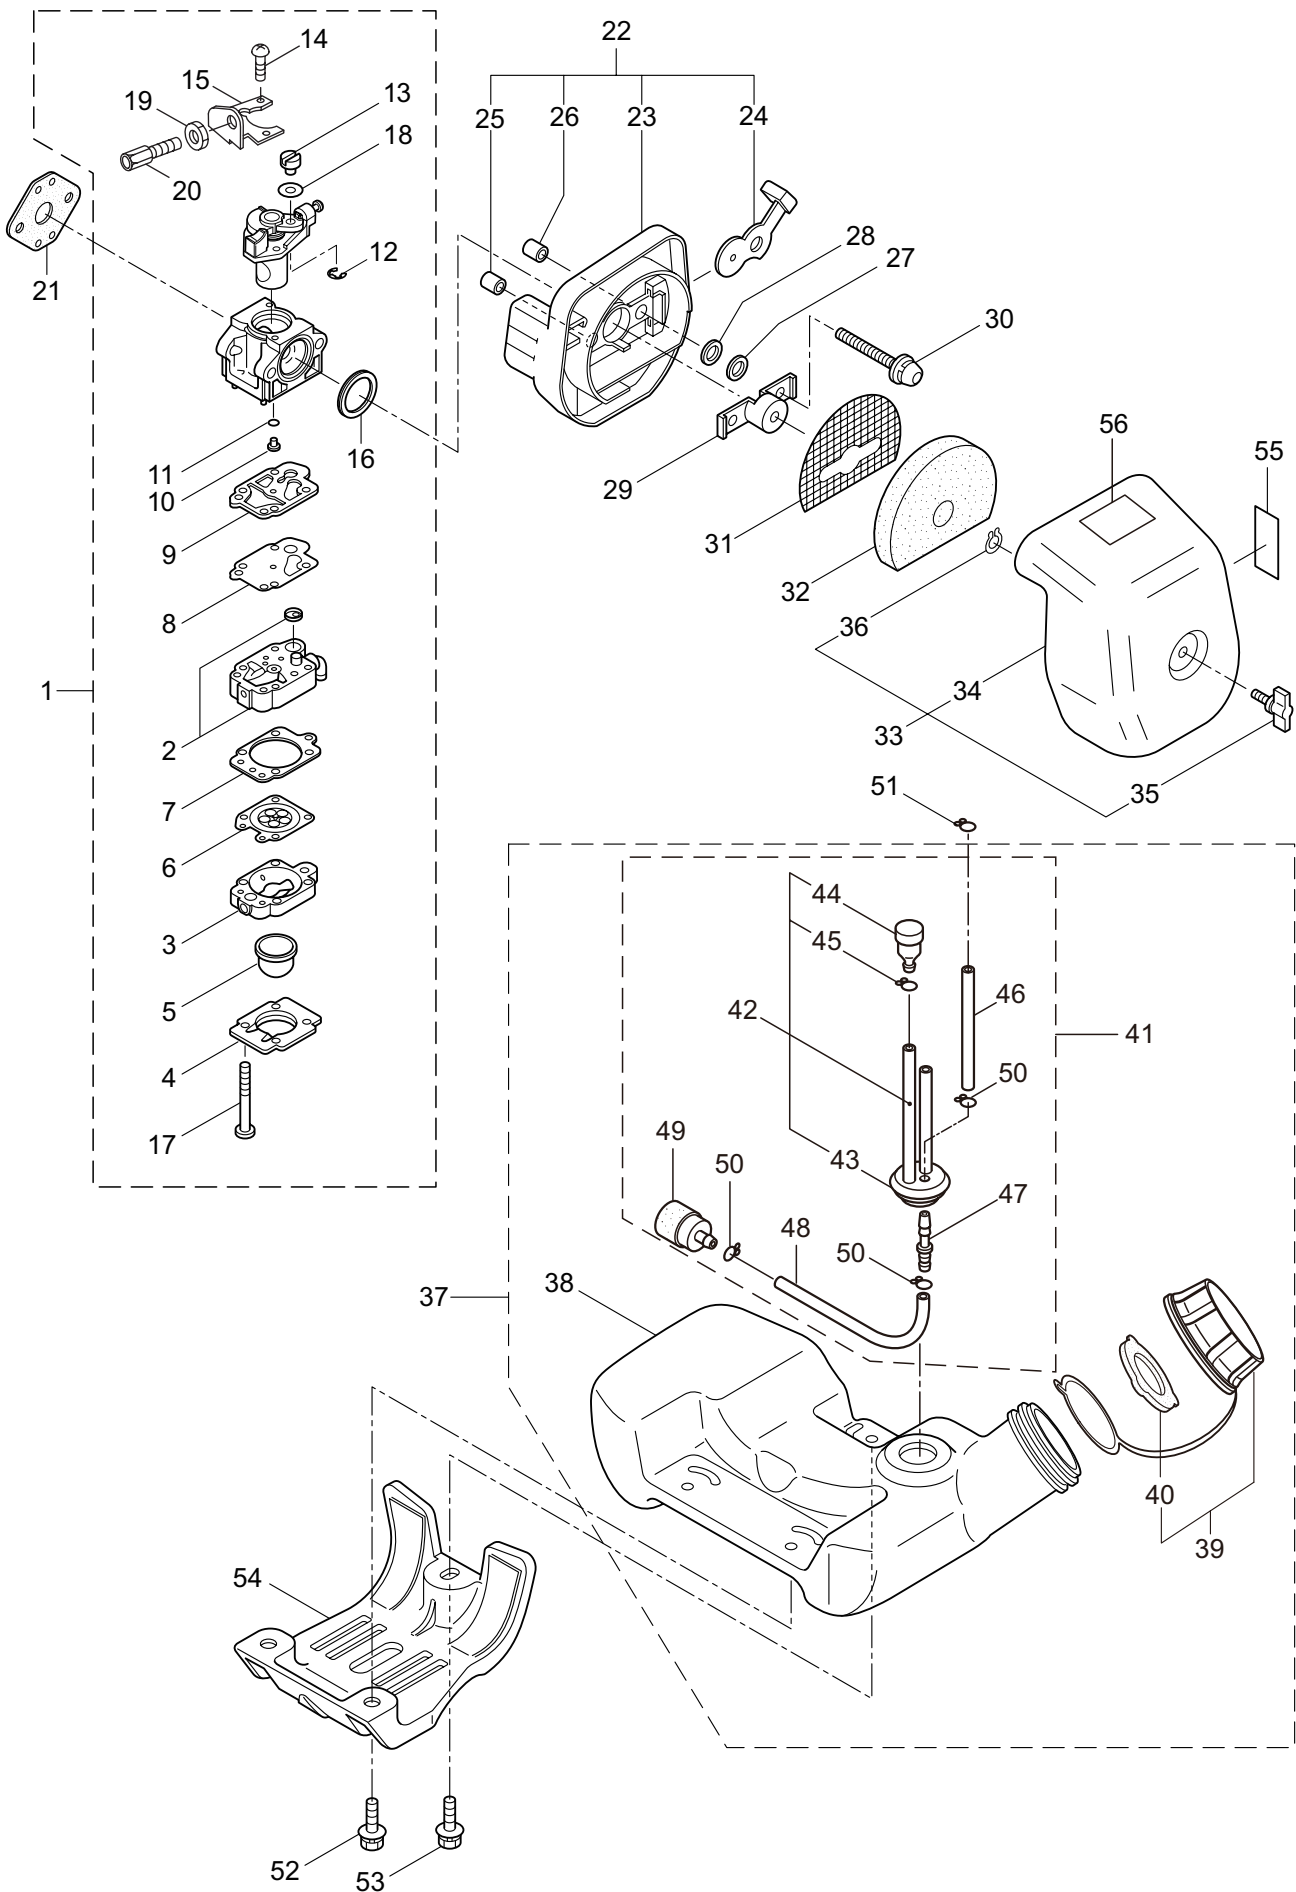

4. B230L
CARBURETOR, FUEL TANK

Ref. No.	Part No.	Part Name	Q'ty	Remarks
4-1	286703	Carburetor Ass'y	1	Incl.2-20 New gasket required
4-2	264155	Pump Body	1	
4-3	262991	Purge Body	1	
4-4	262992	Cover Plate	1	
4-5	261874	Primer Bulb	1	
4-6	283905	Diaphragm, Meterring	1	
4-7	262993	Gasket	1	
4-8	262994	Diaphragm,Fuel Pump	1	
4-9	282576	Gasket	1	
4-10	281487	Main Jet	1	#37
4-11	261871	O-Ring	1	
4-12	261876	E-Ring	1	
4-13	261658	Swivel	1	
4-14	261875	Screw	2	
4-15	264677	Bracket	1	
4-16	261657	Packing	1	
4-17	262996	Screw	4	
4-18	264678	Washer	1	
4-19	261878	Nut	1	
4-20	263994	Adapter	1	
4-21	261864	Gasket	1	
4-22	268055	Air Filter Case Ass'y	1	Incl.23-26
4-23	268056	Air Filter Case	1	
4-24	268057	Valve	1	
4-25	268157	Sleeve	1	5.5x7.1x6L
4-26	268412	Sleeve	1	5.2x7.1x6.4L
4-27	263345	Packing	1	7.2x11xt1.3
4-28	263942	Washer	1	7.2x12xt0.15
4-29	263815	Stay	1	
4-30	264016	Cap Screw	2	M5x60
4-31	265026	Screen	1	
4-32	265027	Foam Element	1	
4-33	268058	Air Filter Cover Ass'y	1	Incl.34-36
4-34	268059	Air Filter Cover	1	
4-35	281438	Knob	1	
4-36	261734	Snap Ring	1	#5
4-37	246590	Fuel Tank Ass'y	1	Incl.38-50
4-38	285048	Fuel Tank	1	
4-39	289046	Tank Cap Ass'y	1	Incl.40
4-40	287058	Gasket	1	
4-41	289031	Fuel Pipe Pick-up Ass'y	1	Incl.42-50
4-42	289032	Fuel Pipe Ass'y	1	Incl.43-45
4-43	268065	Grommet	1	
4-44	261590	Breather	1	
4-45	261117	Clip	1